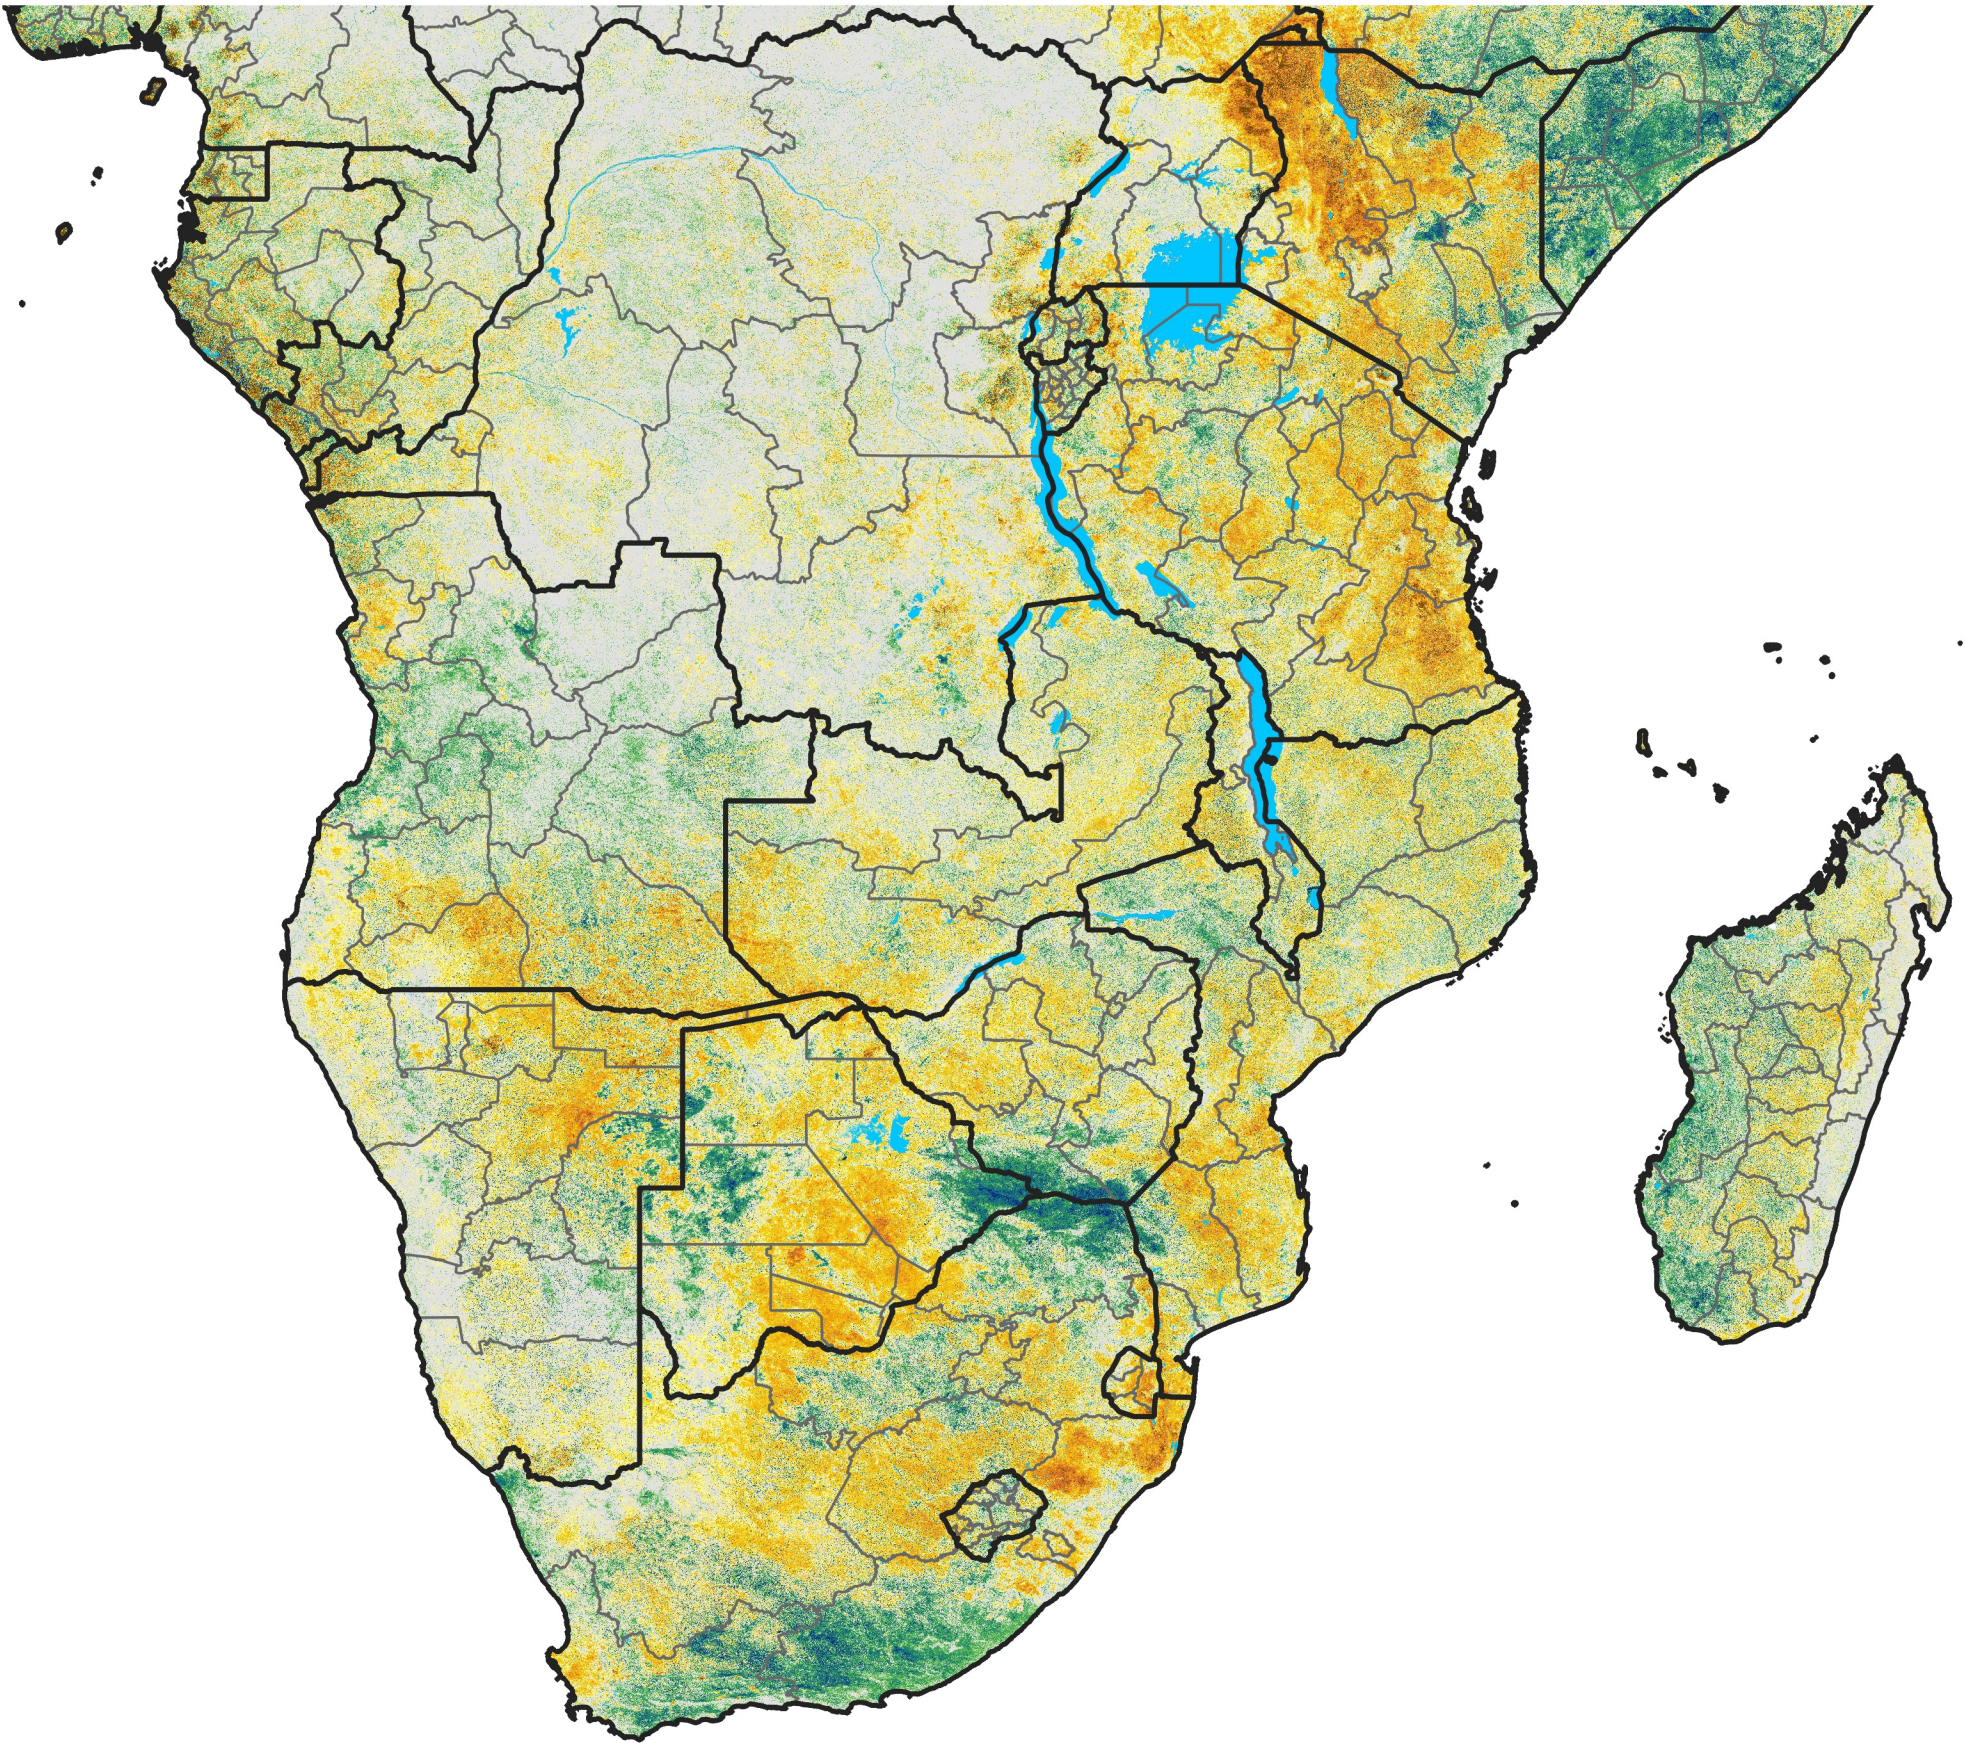

Southern Africa

Percent of Mean NDVI

2015 / Mean (2012 - 2021)
Period 59 / Oct 16 - 25, 2015

Percent of Normal