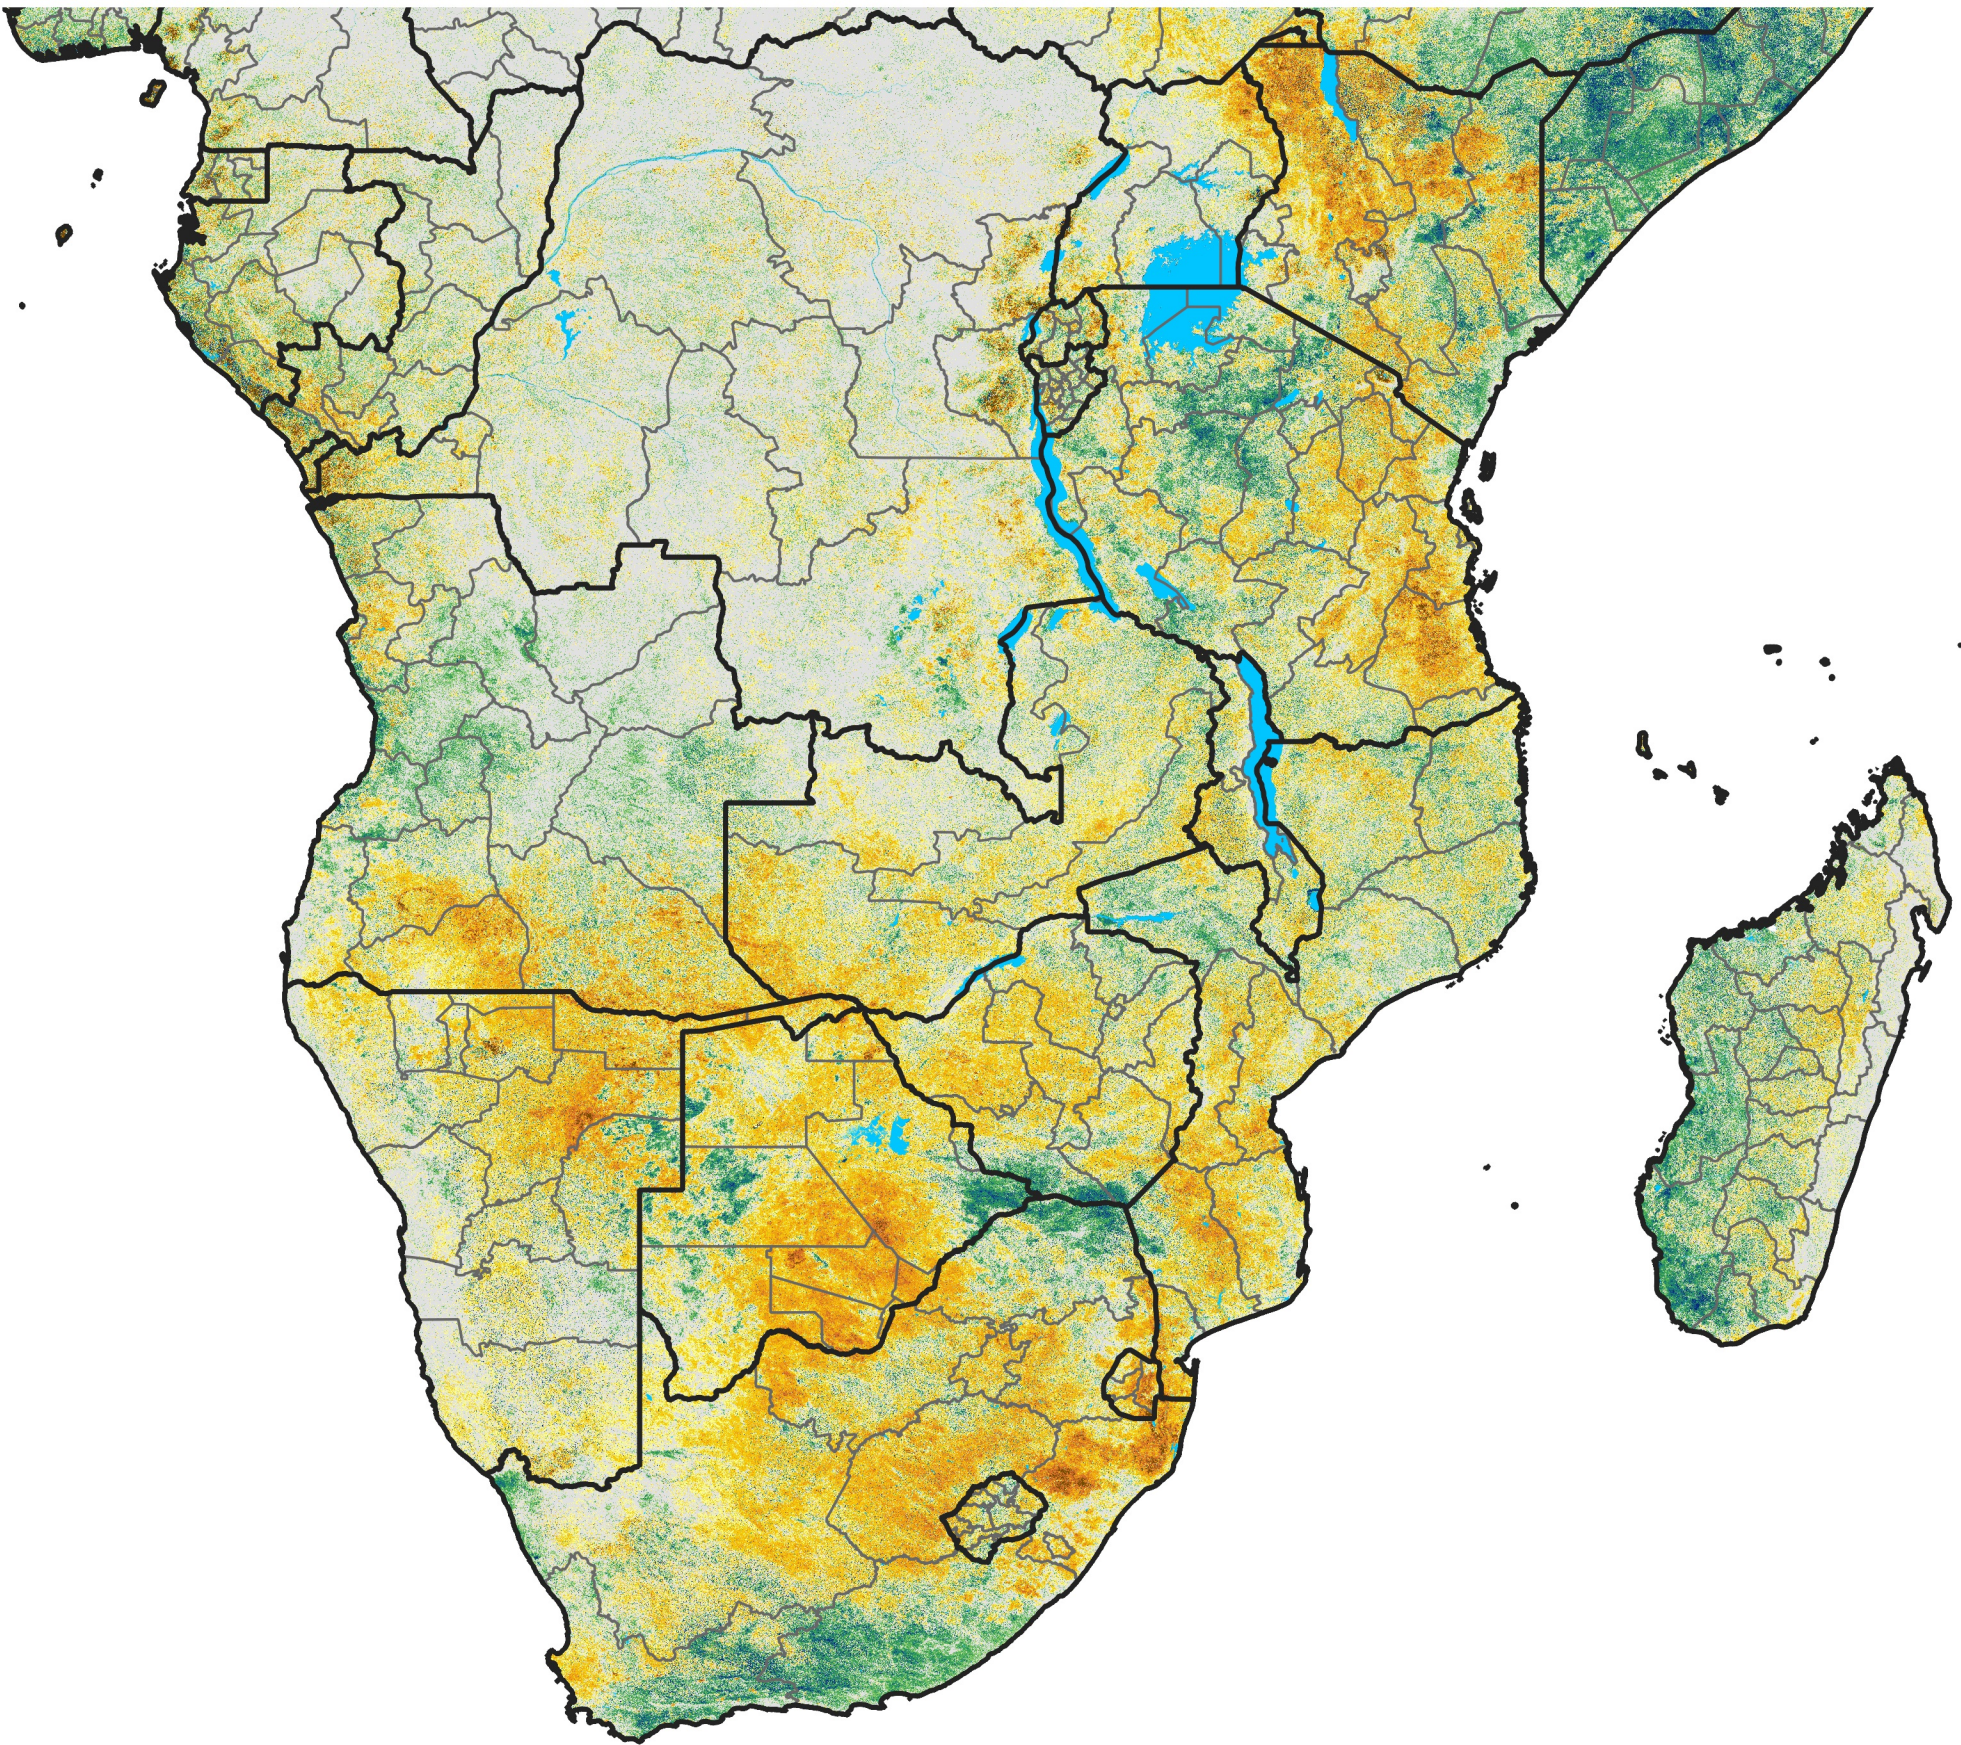

Southern Africa

Percent of Mean NDVI

2015 / Mean (2012 - 2021)

Period 61 / Oct 26 - Nov 05, 2015

Percent of Normal