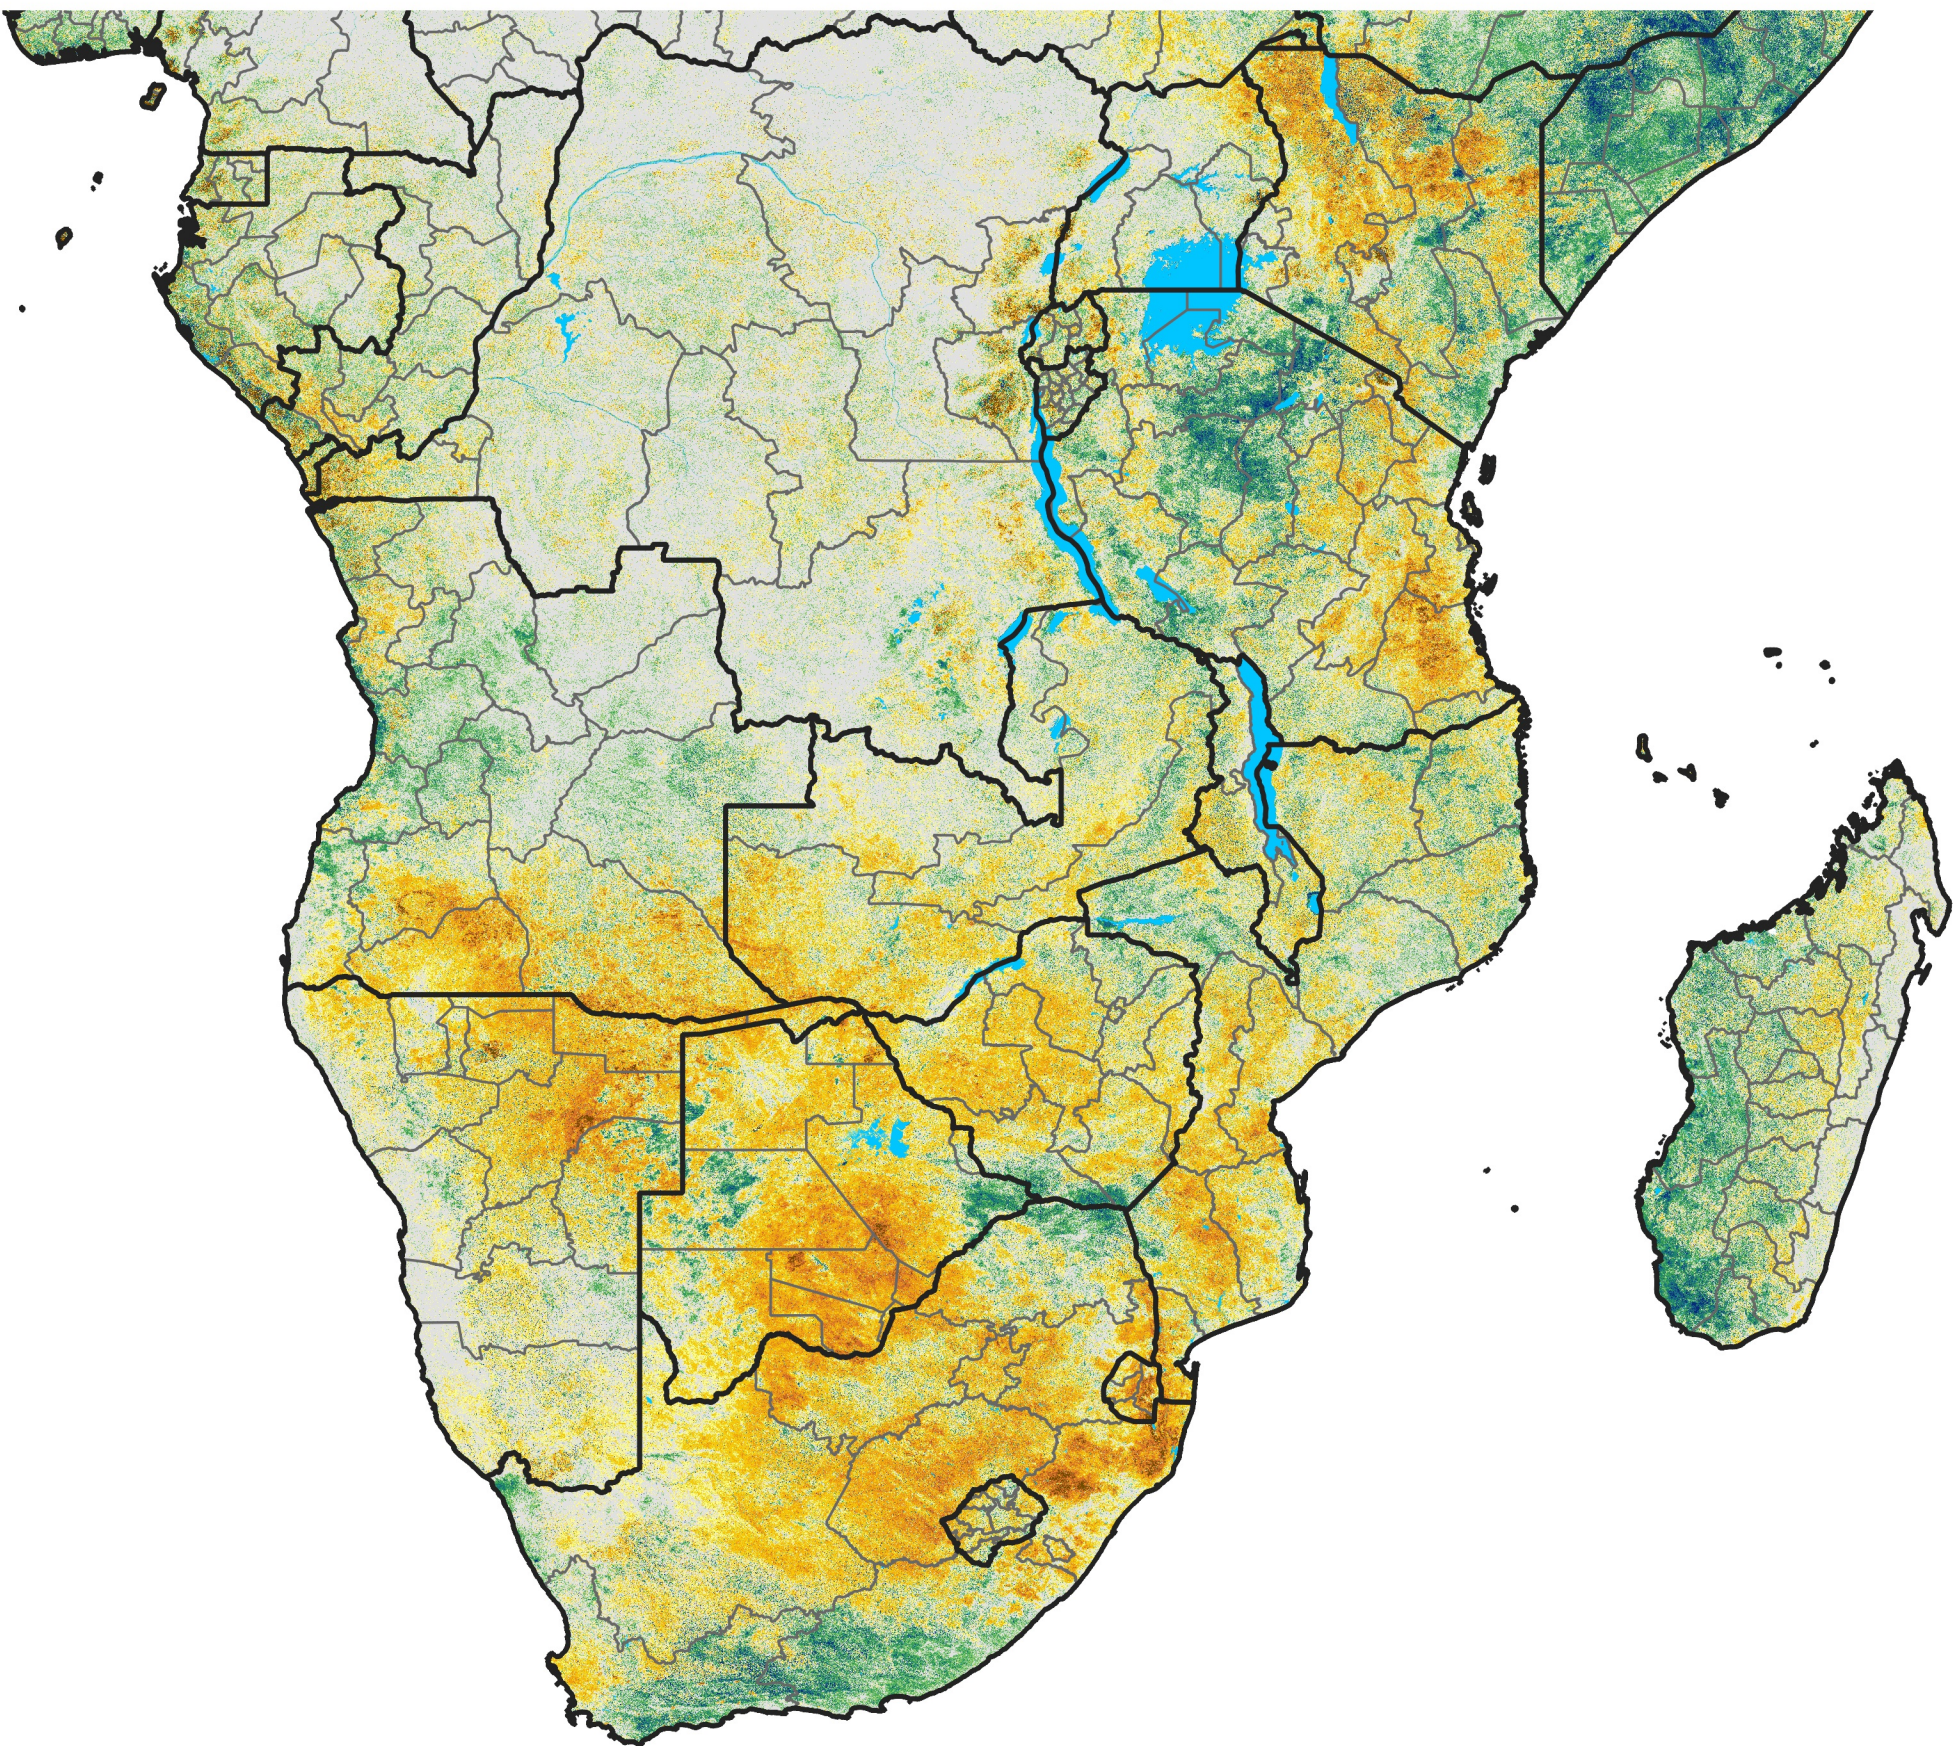

Southern Africa

Percent of Mean NDVI

2015 / Mean (2012 - 2021)
Period 62 / Nov 01 - 10, 2015

Percent of Normal