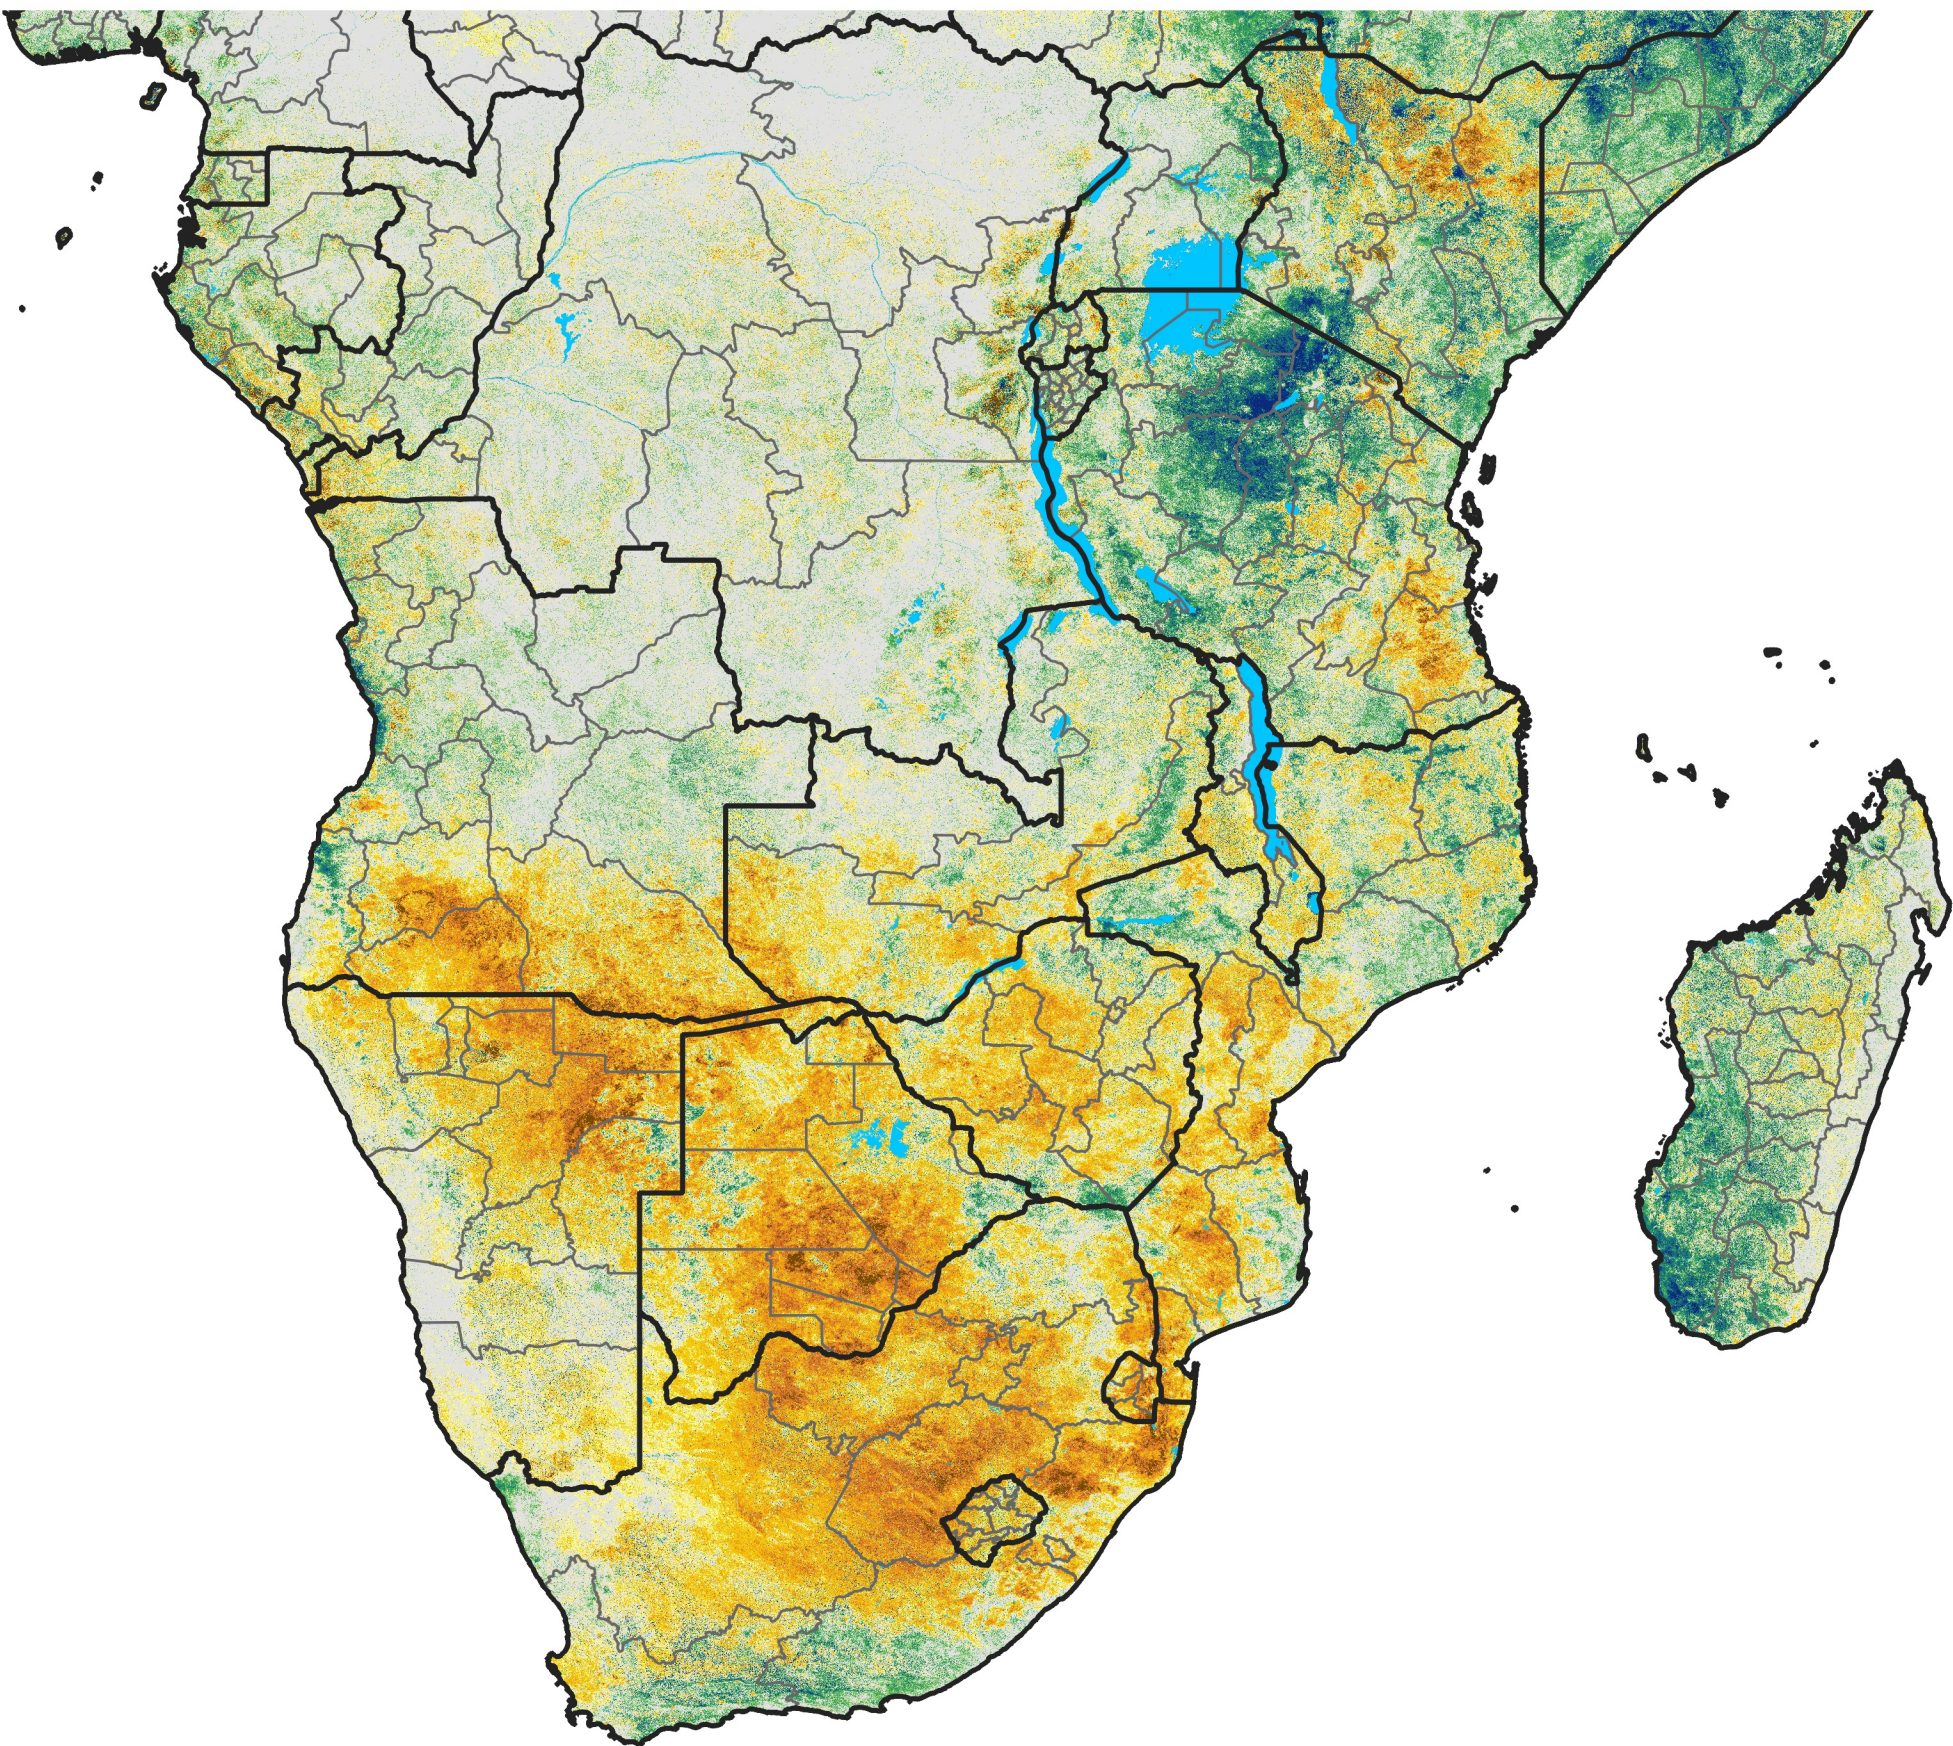

Southern Africa

Percent of Mean NDVI

2015 / Mean (2012 - 2021)
Period 65 / Nov 16 - 25, 2015

Percent of Normal