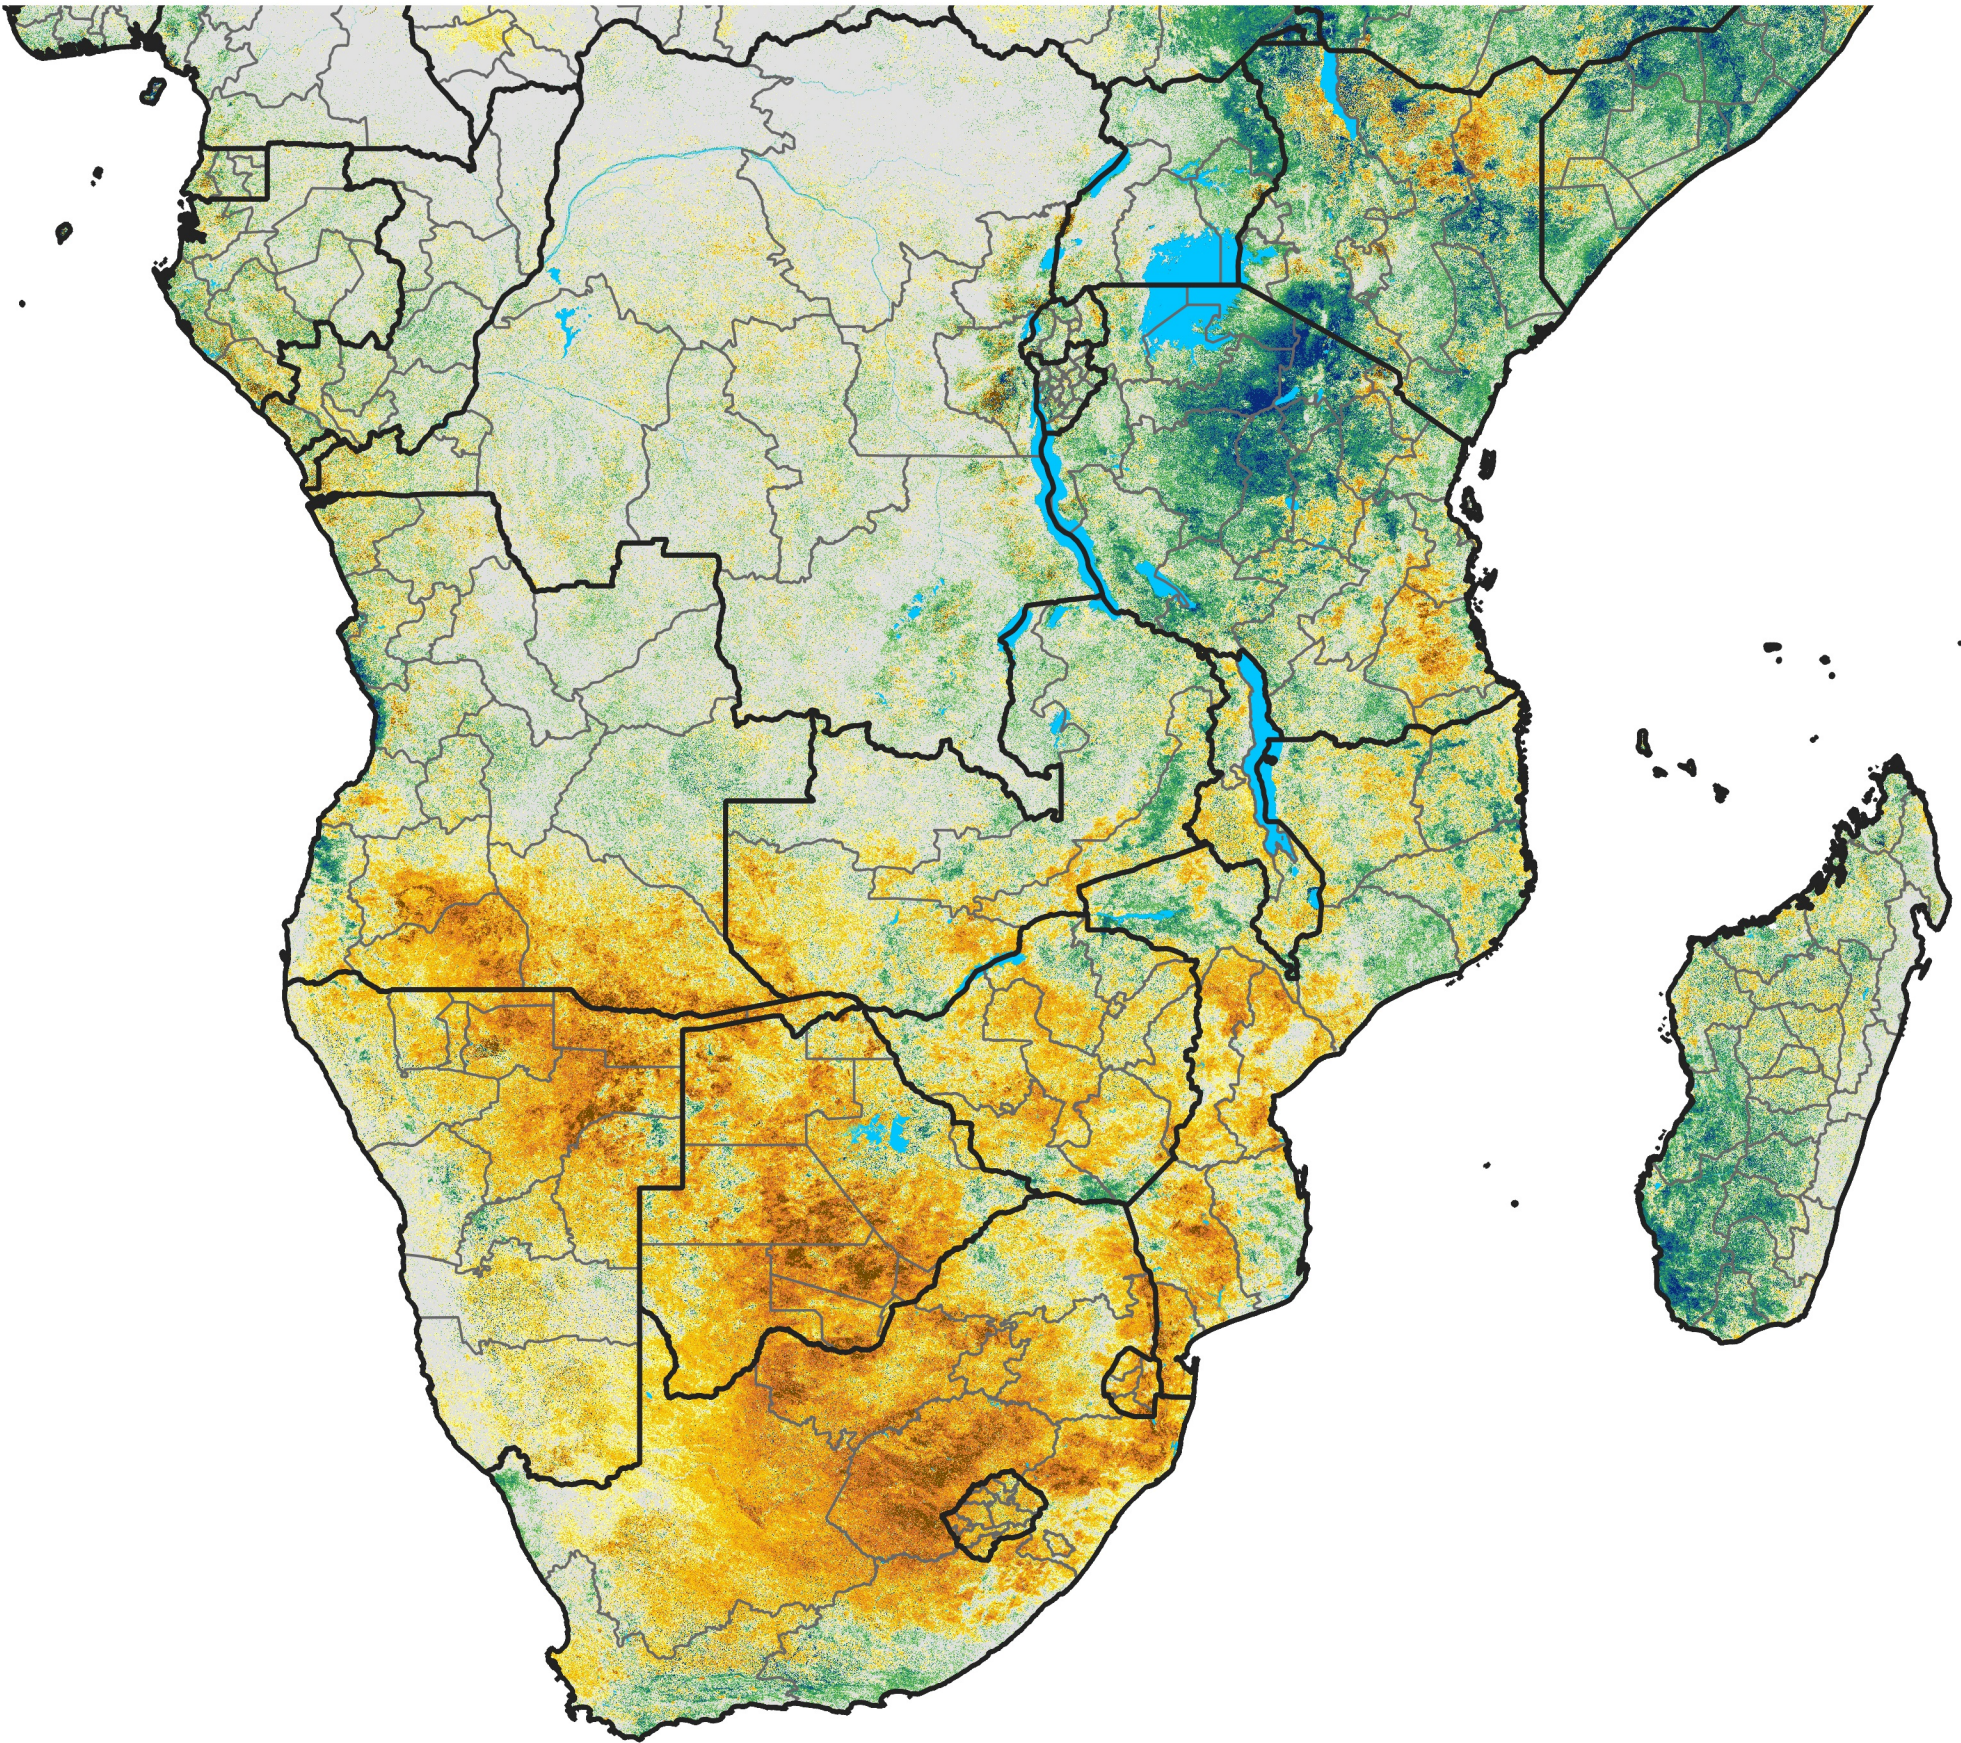

Southern Africa
Percent of Mean NDVI
2015 / Mean (2012 - 2021)
Period 67 / Nov 26 - Dec 05, 2015

Percent of Normal