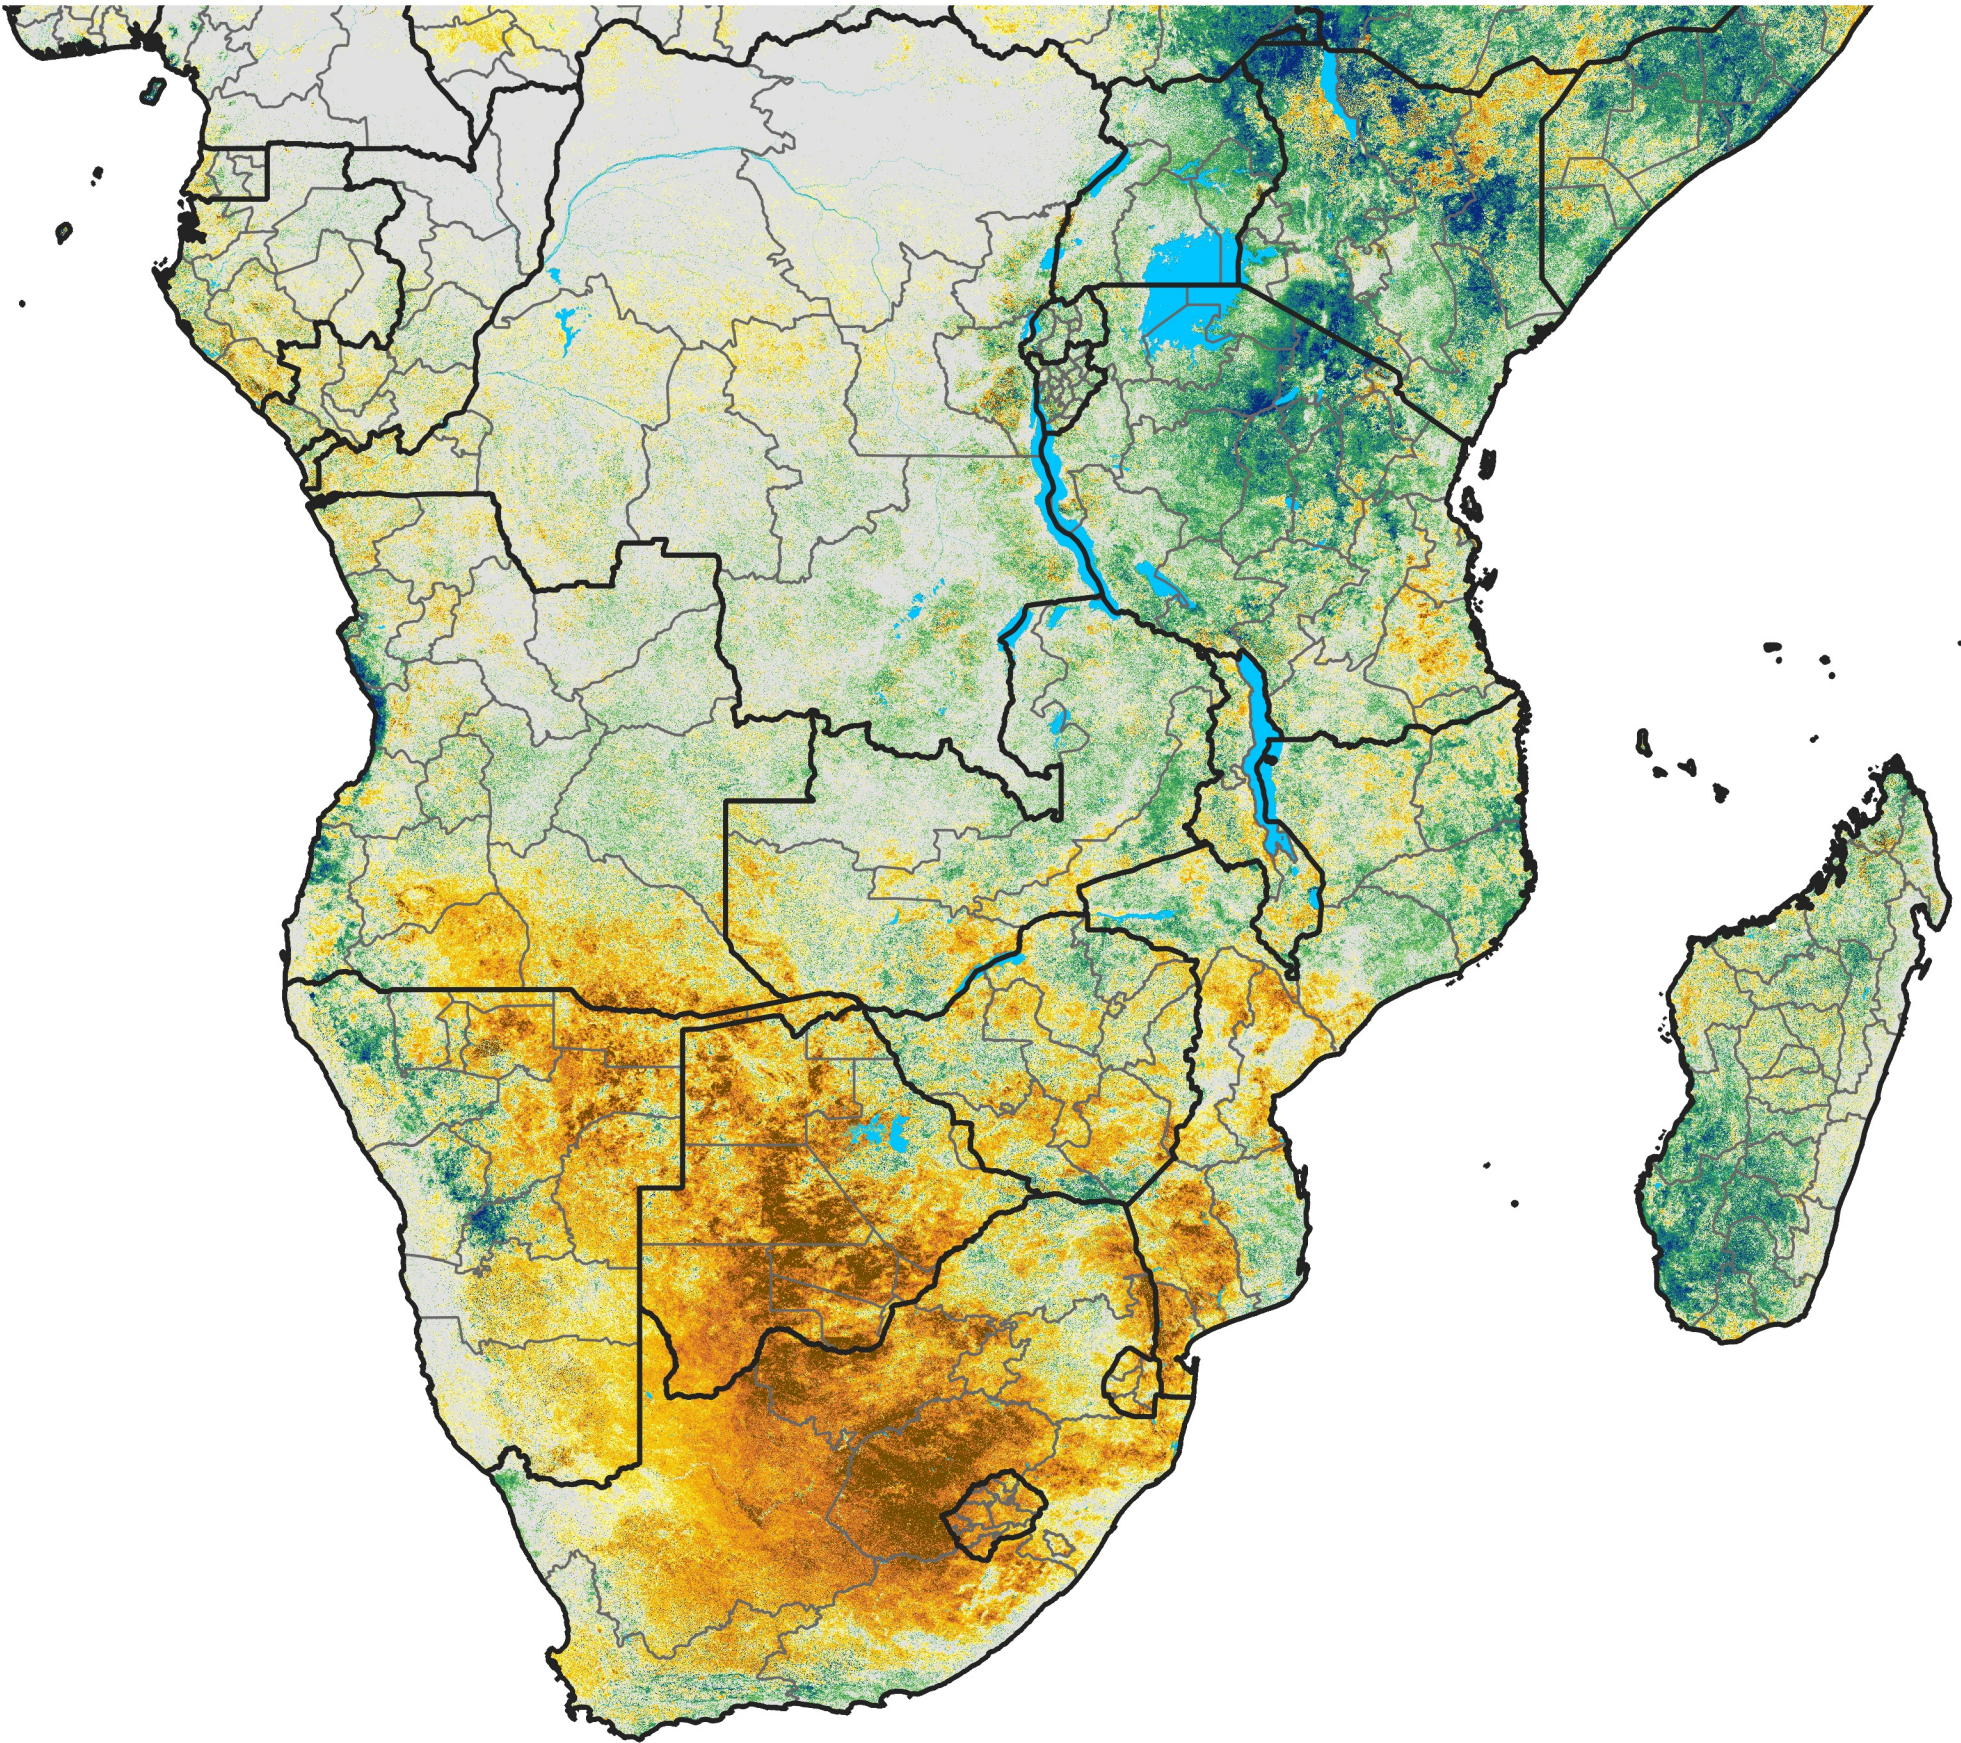

Southern Africa

Percent of Mean NDVI

2015 / Mean (2012 - 2021)
Period 71 / Dec 16 - 25, 2015

Percent of Normal