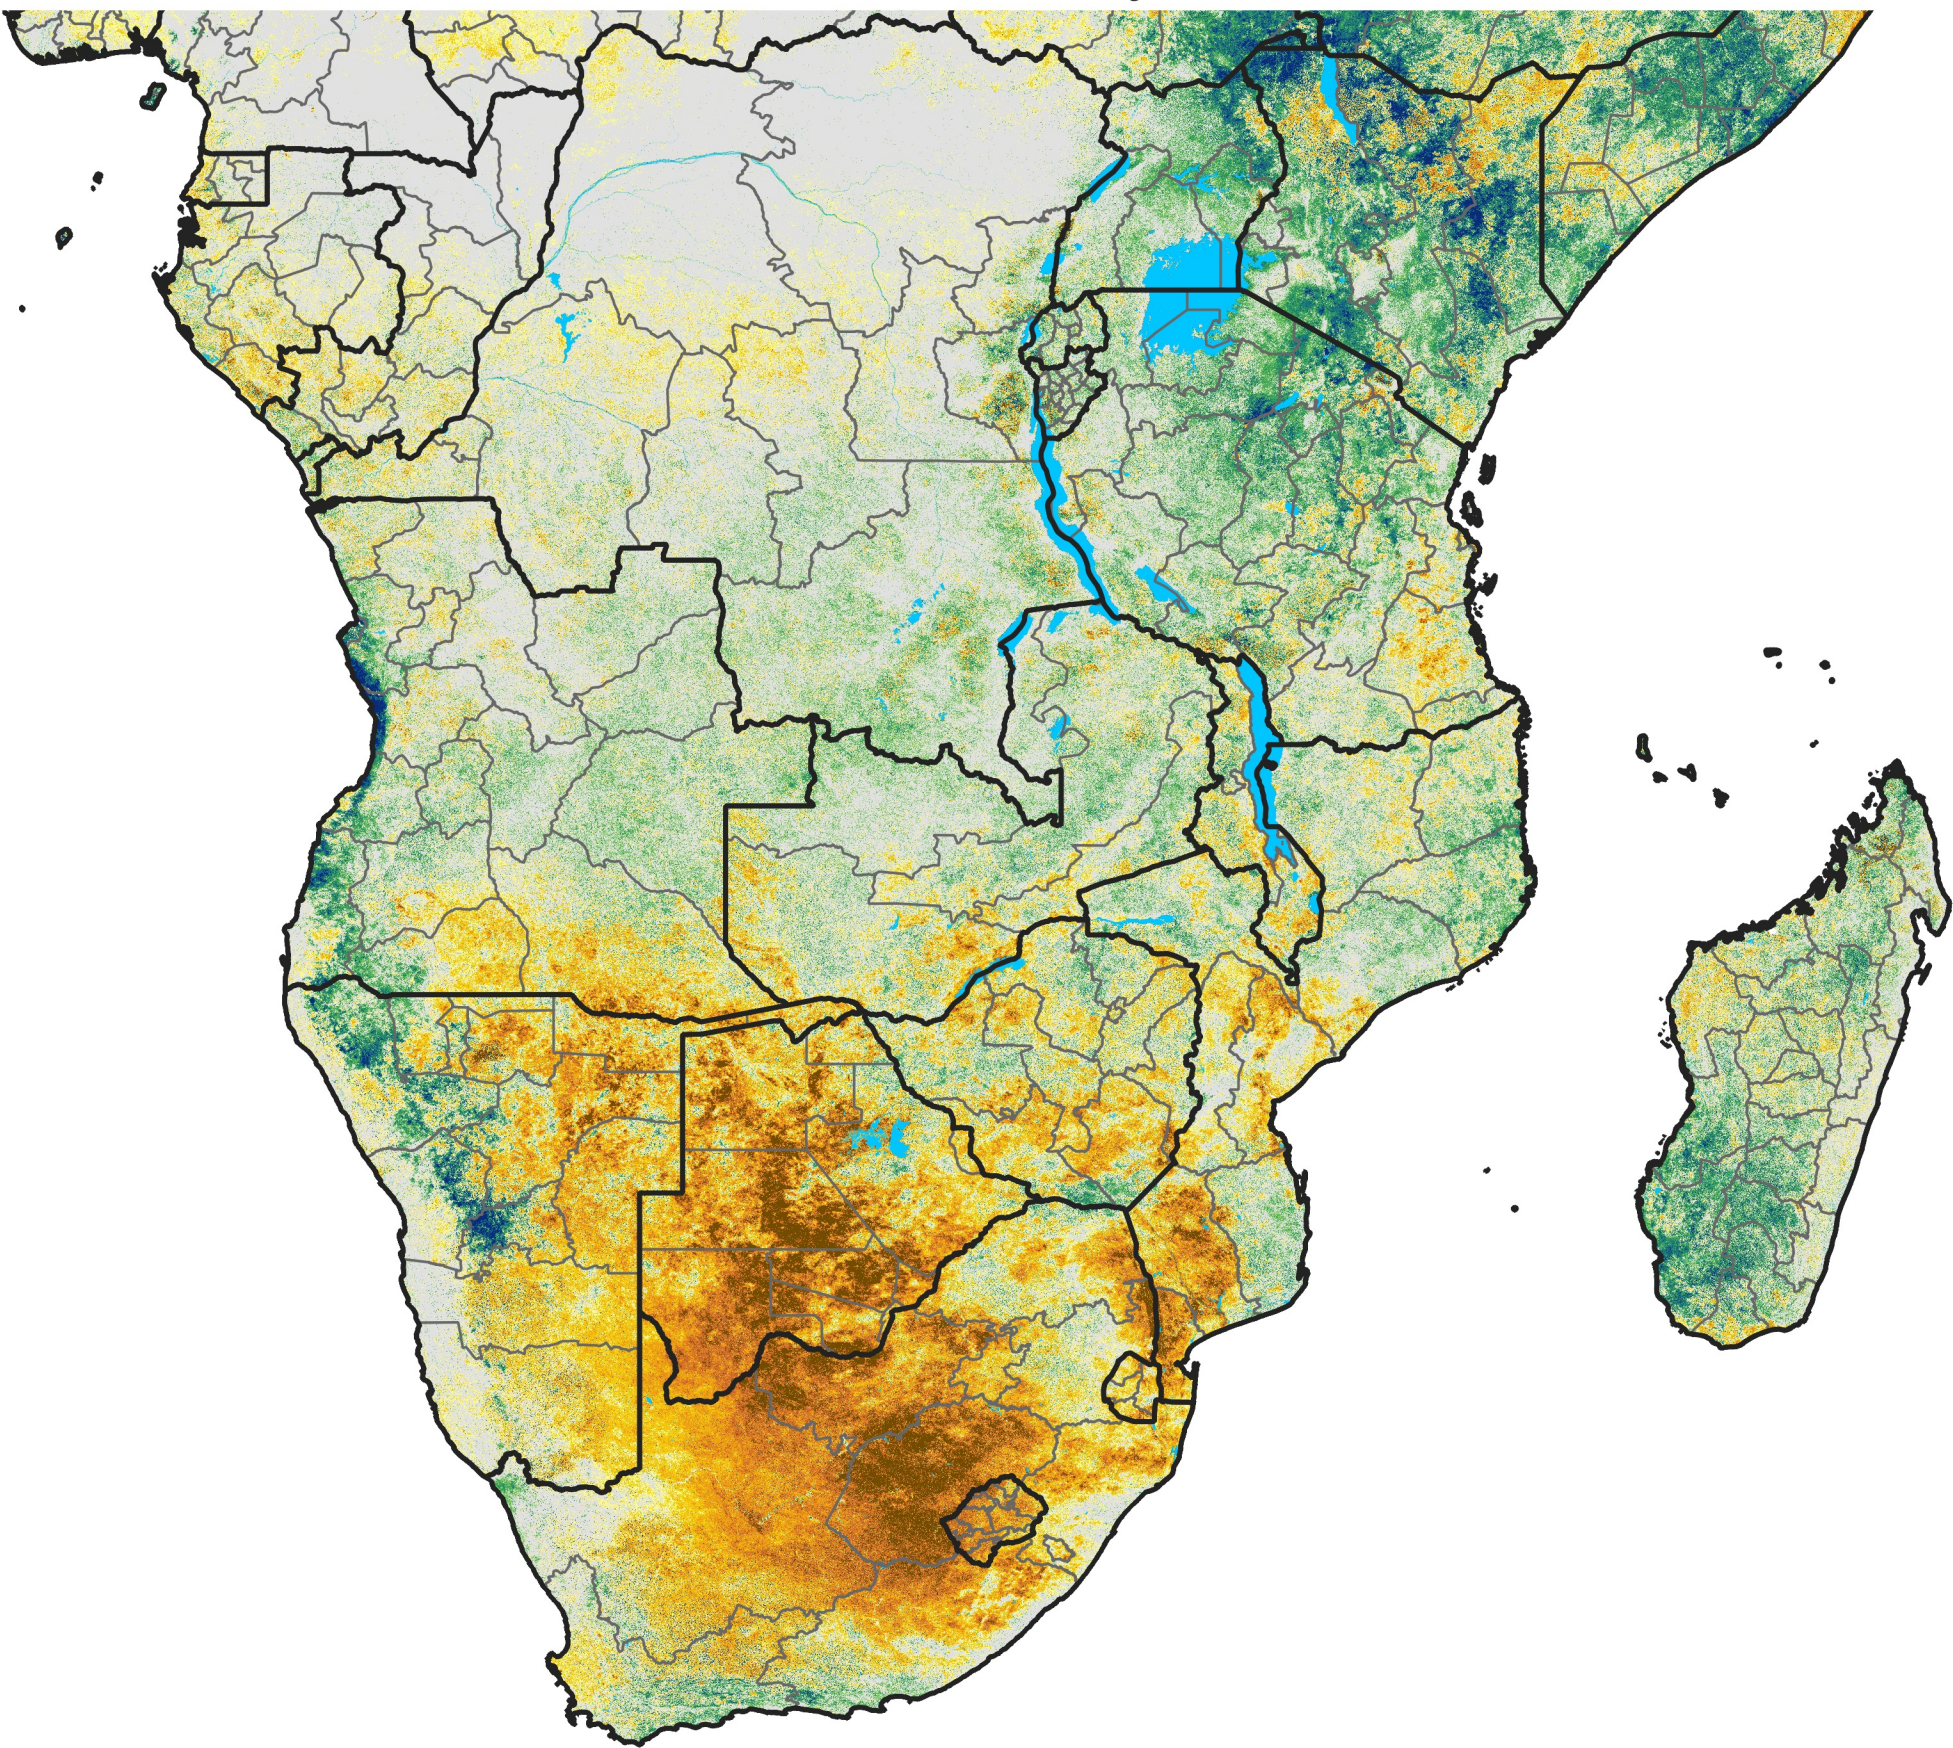

Southern Africa

Percent of Mean NDVI

2016 / Mean (2012 - 2021)

Period 01 / Dec 26, 2015 - Jan 05, 2016

Percent of Normal