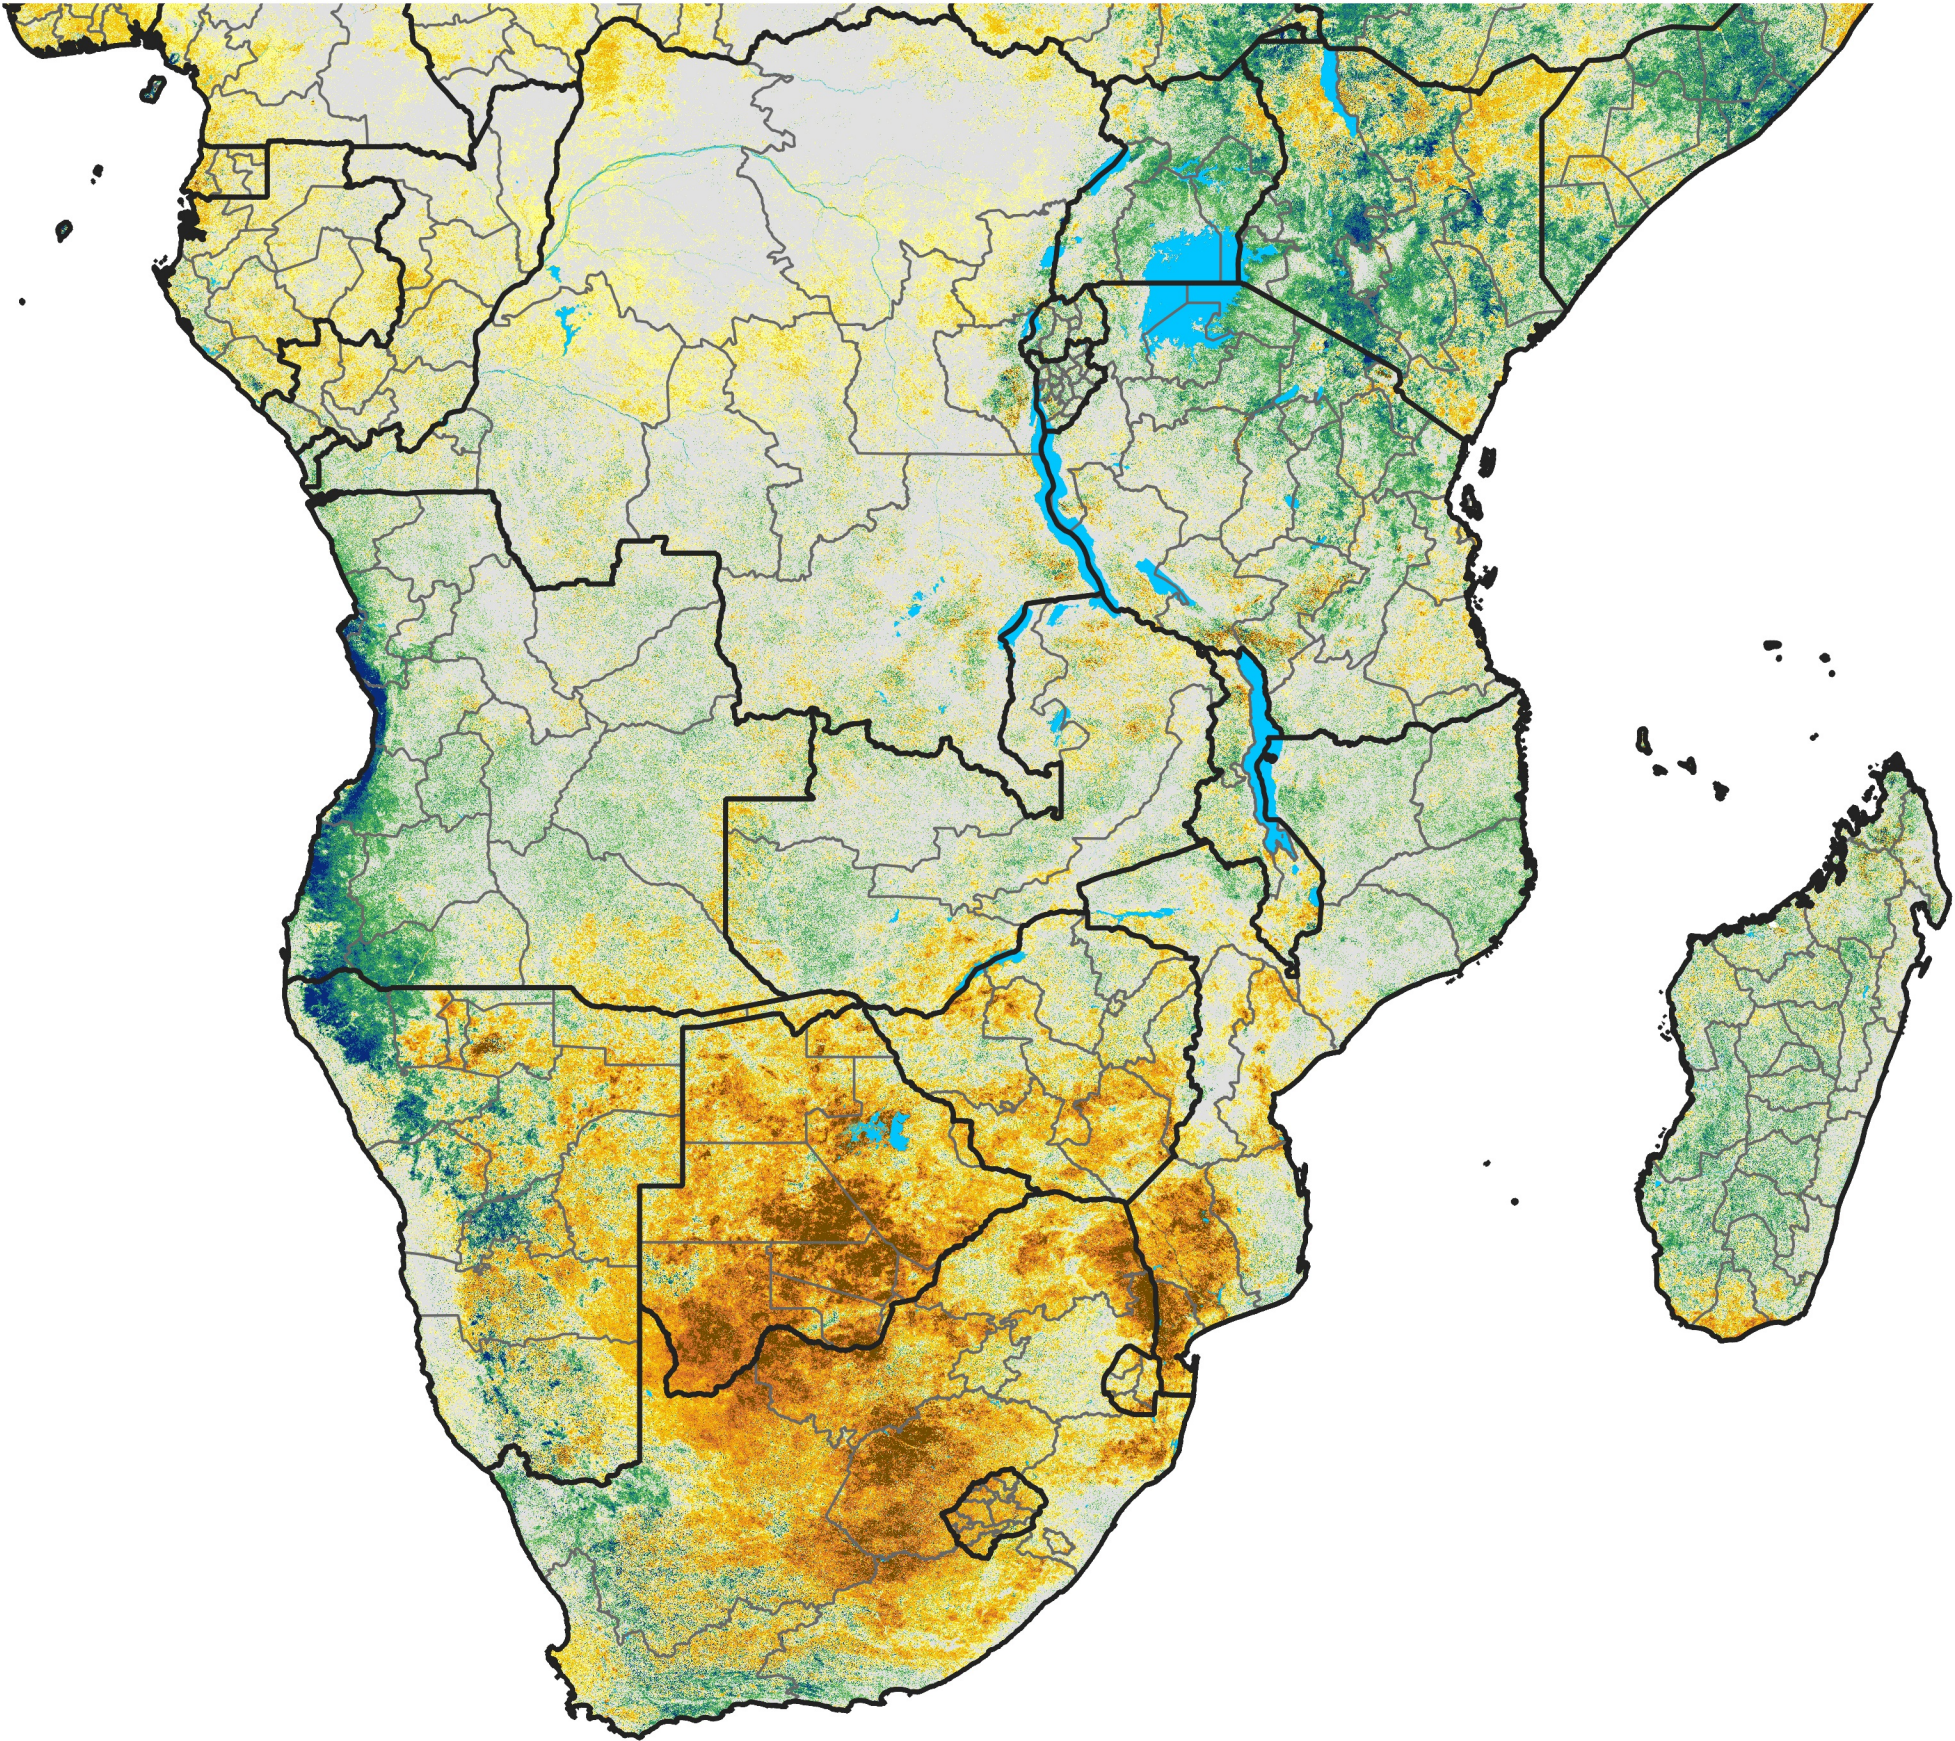

Southern Africa

Percent of Mean NDVI

2016 / Mean (2012 - 2021)
Period 06 / Jan 21 - 31, 2016

Percent of Normal