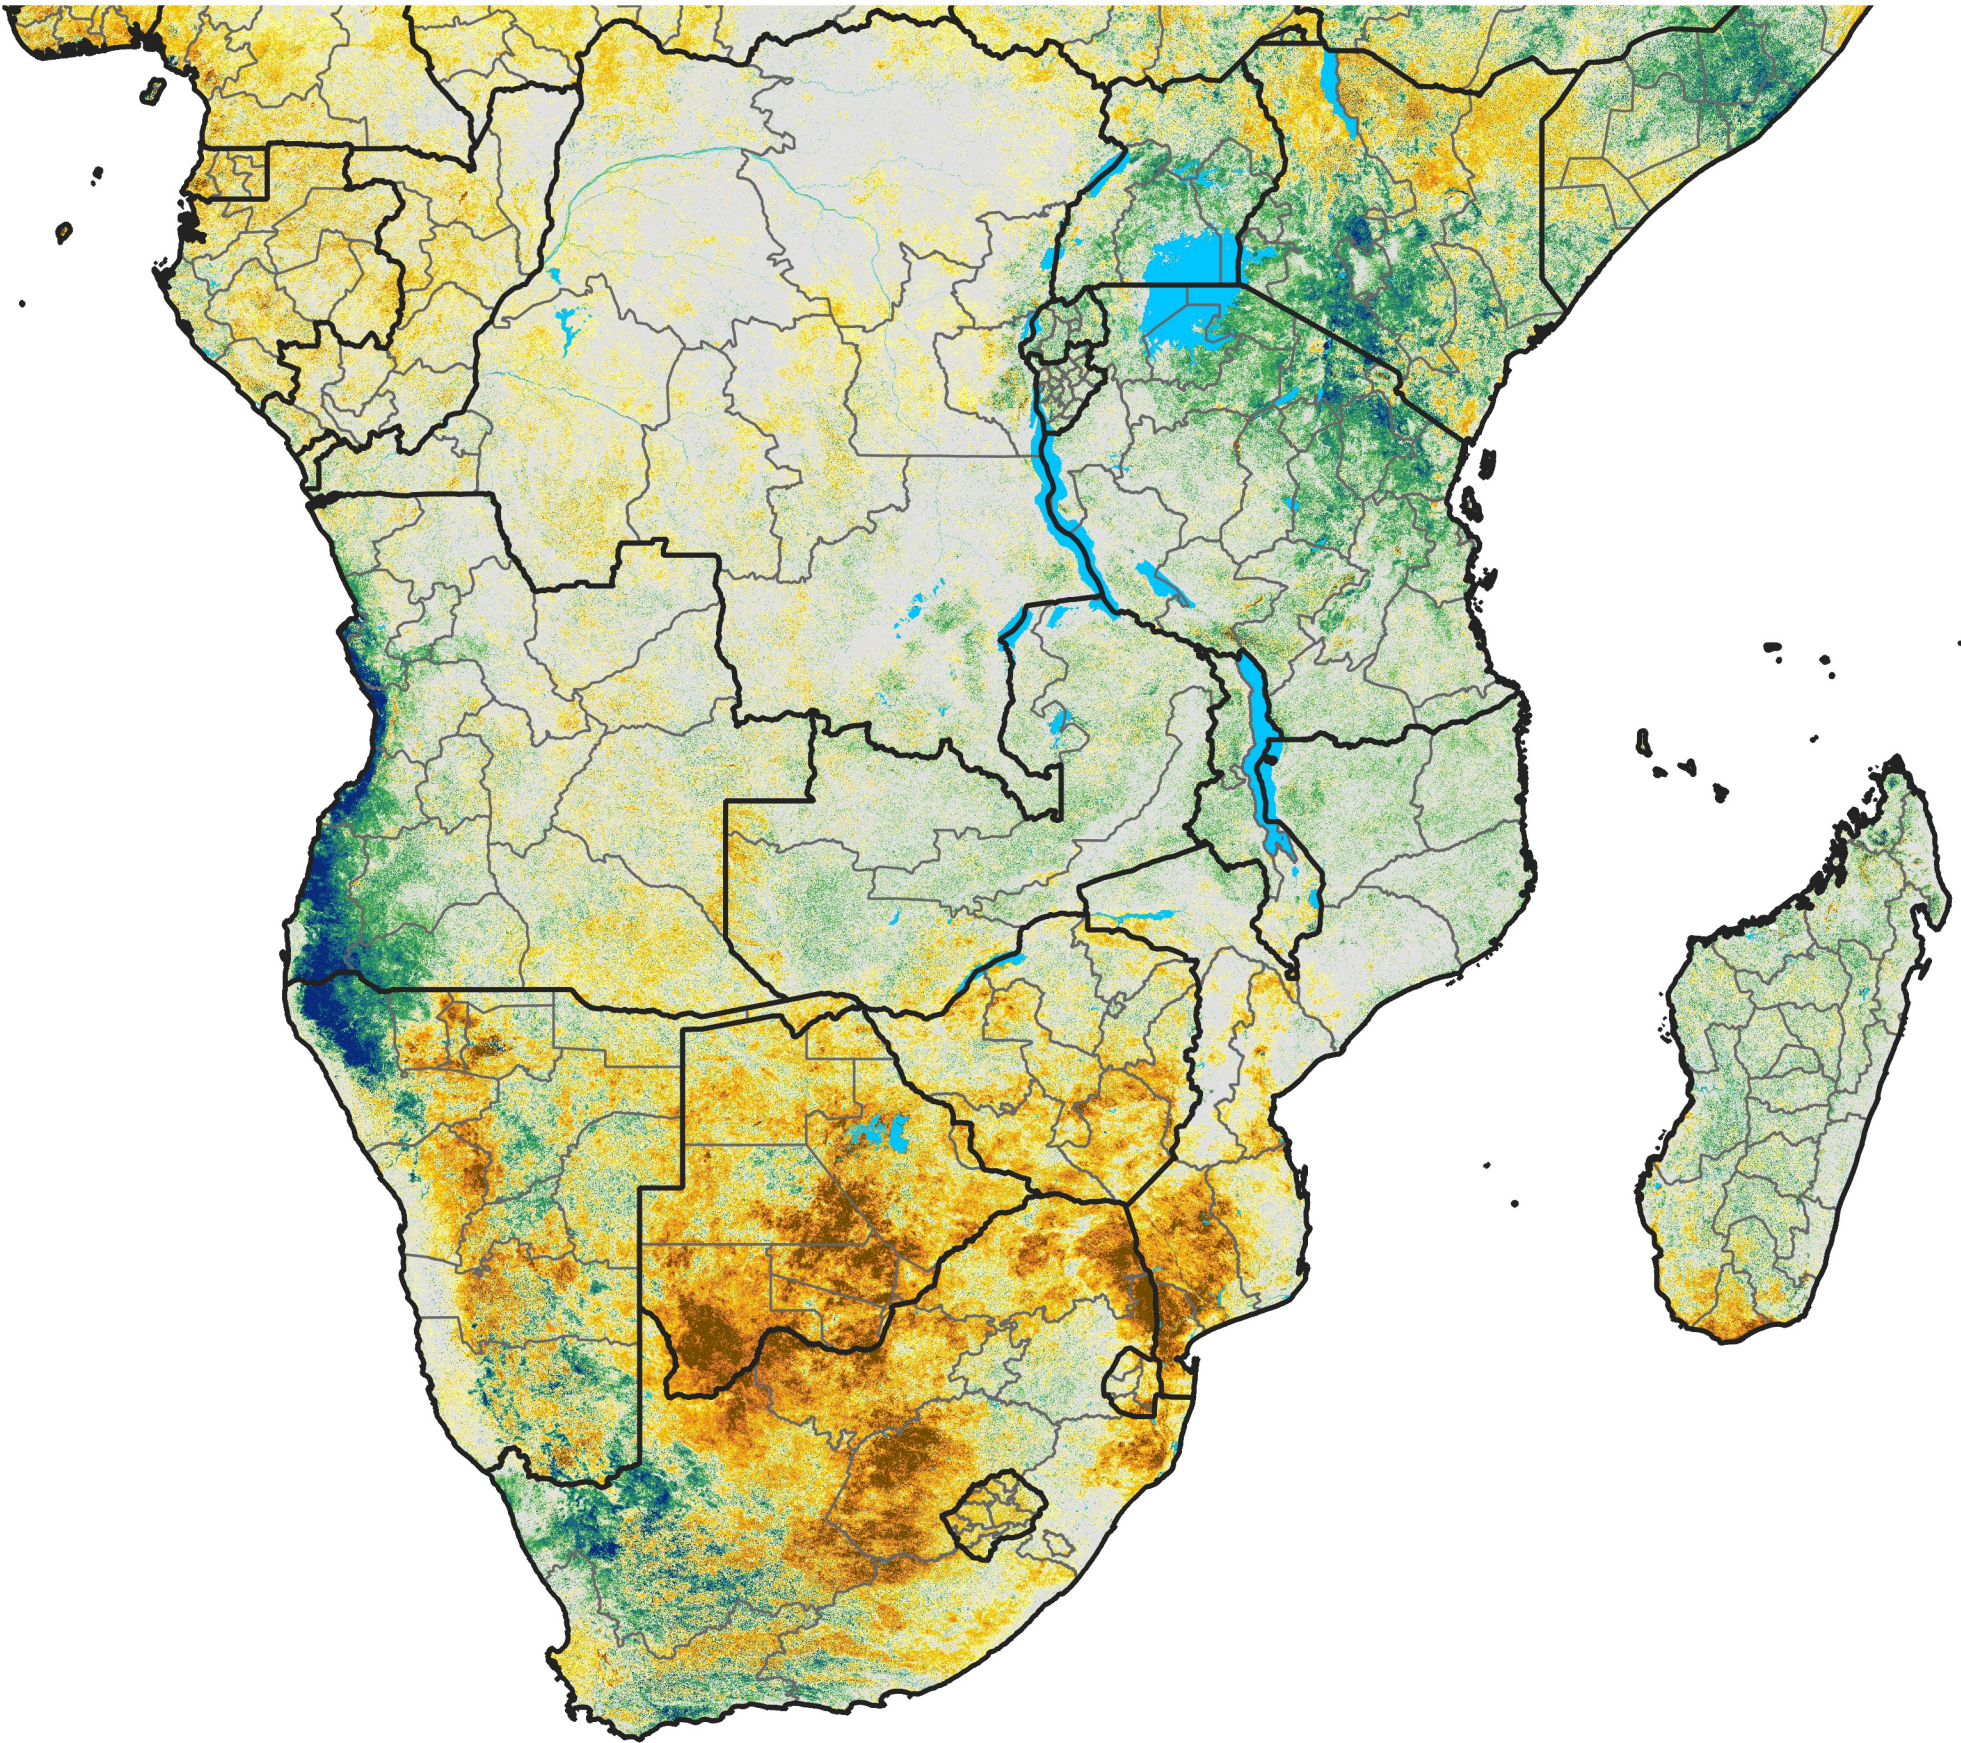

Southern Africa

Percent of Mean NDVI

2016 / Mean (2012 - 2021)
Period 11 / Feb 16 - 25, 2016

Percent of Normal