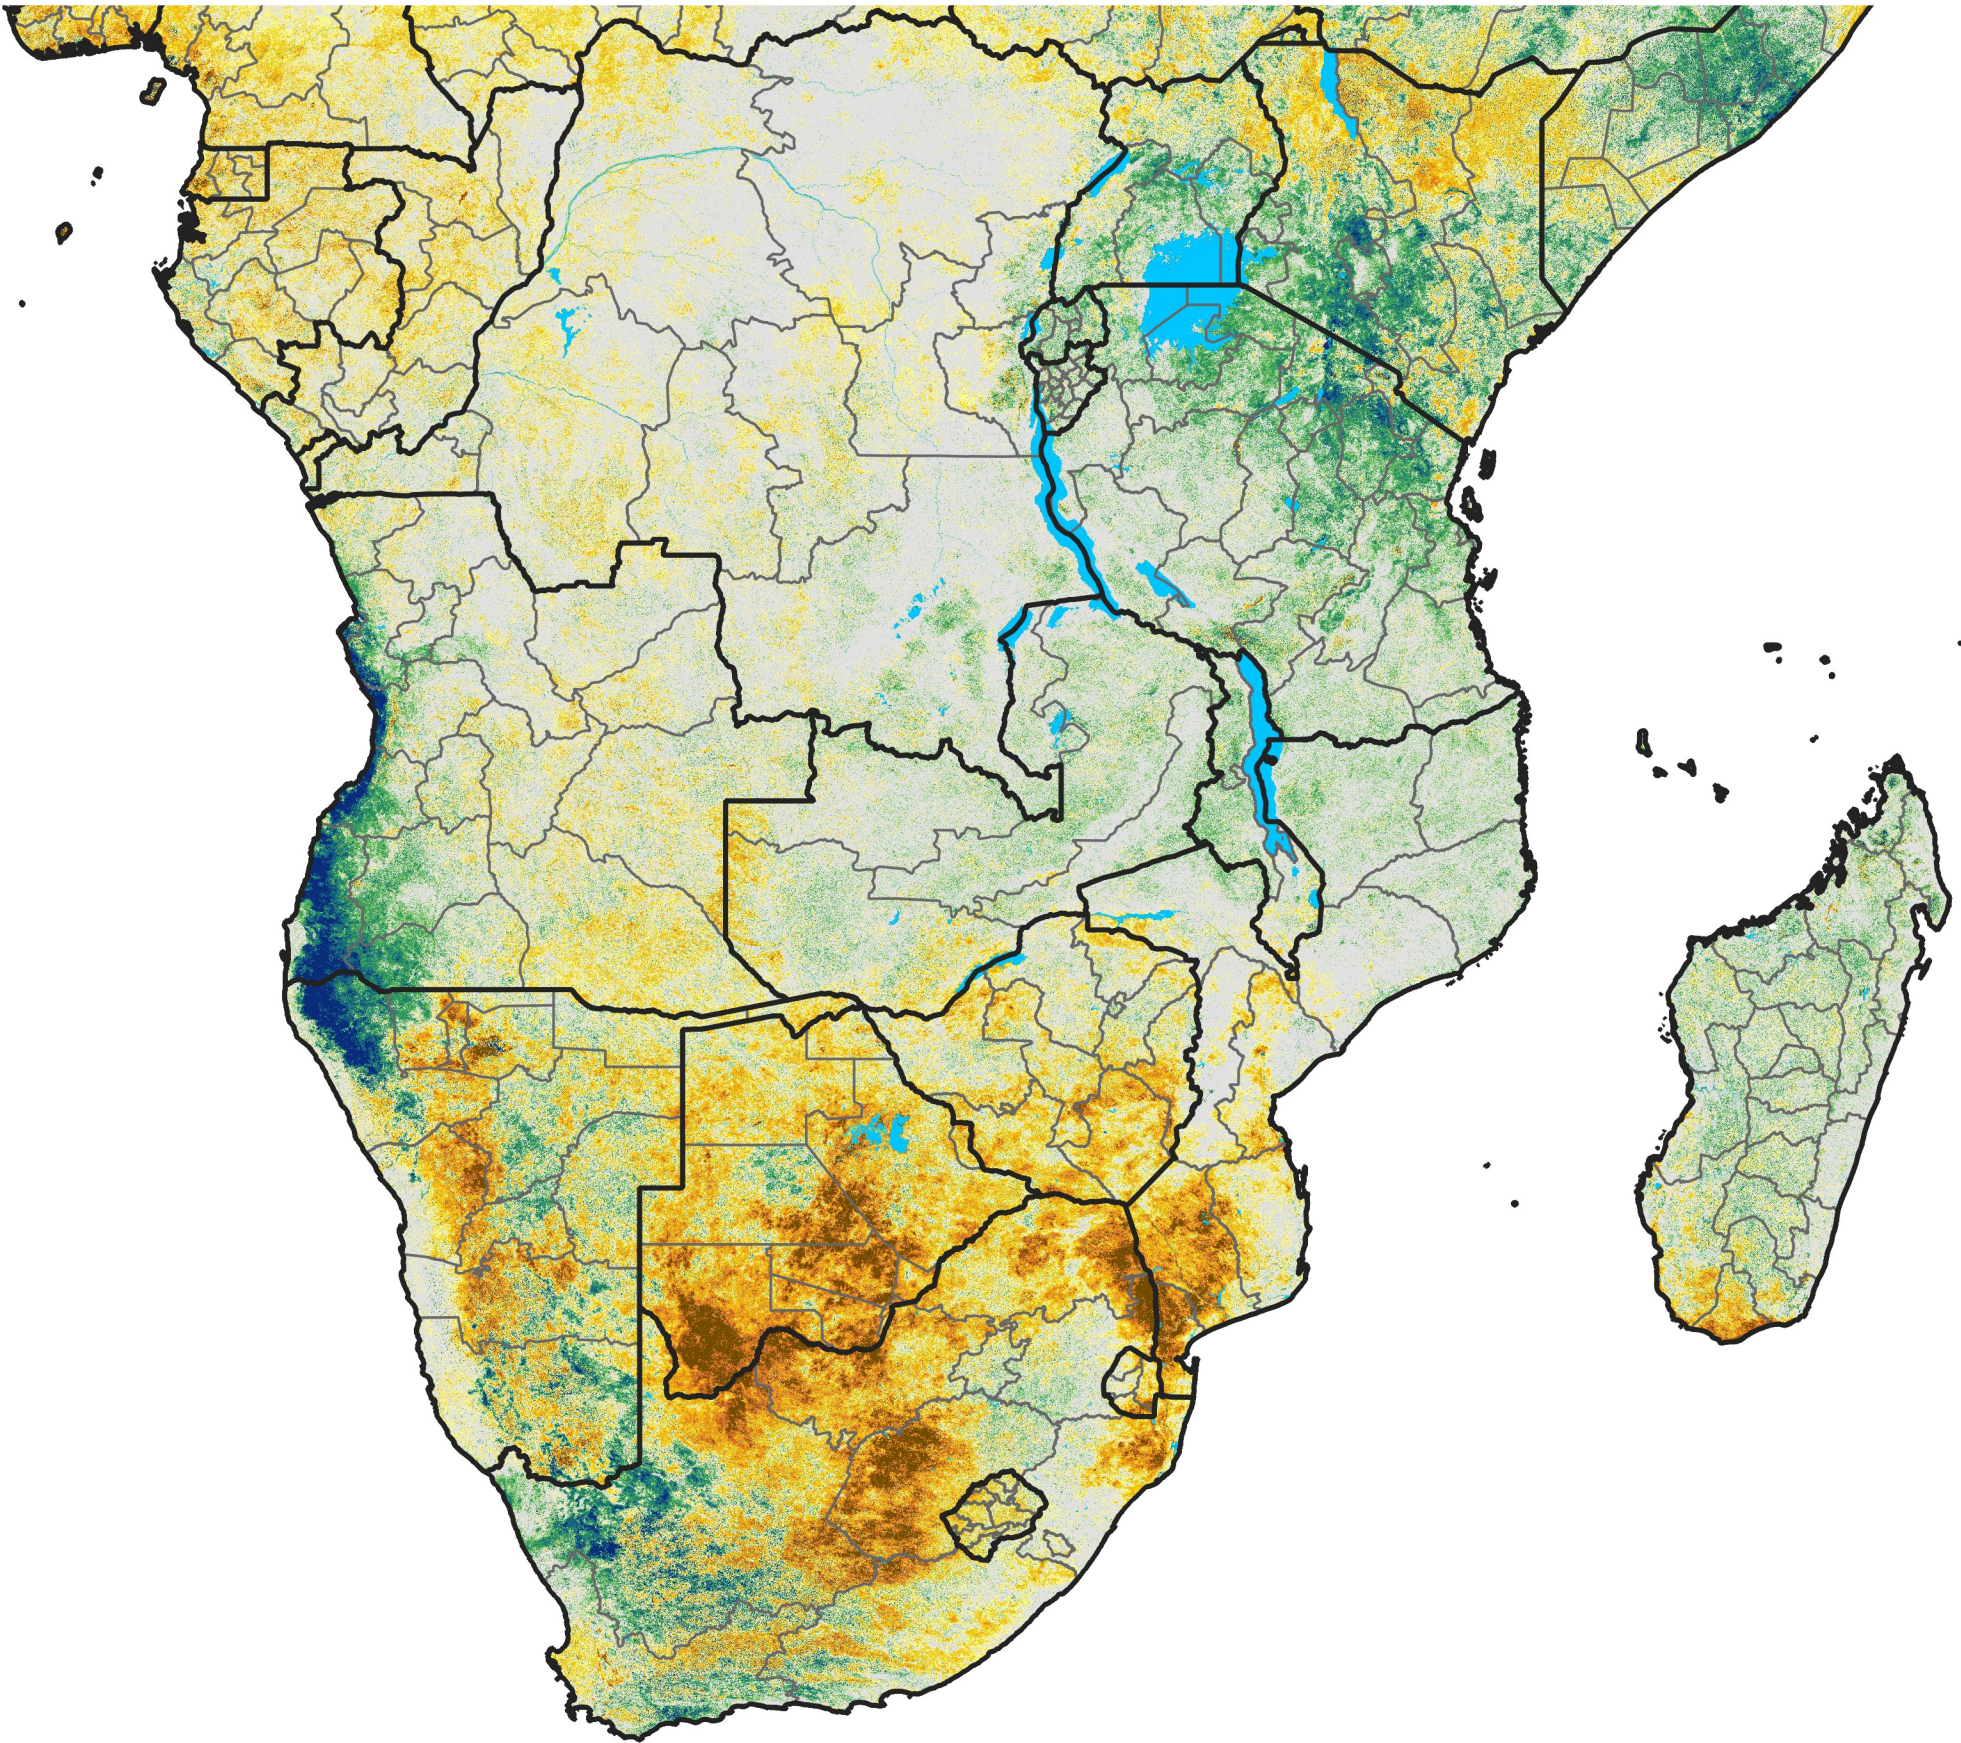

Southern Africa

Percent of Mean NDVI

2016 / Mean (2012 - 2021)
Period 12 / Feb 21 - 29, 2016

Percent of Normal