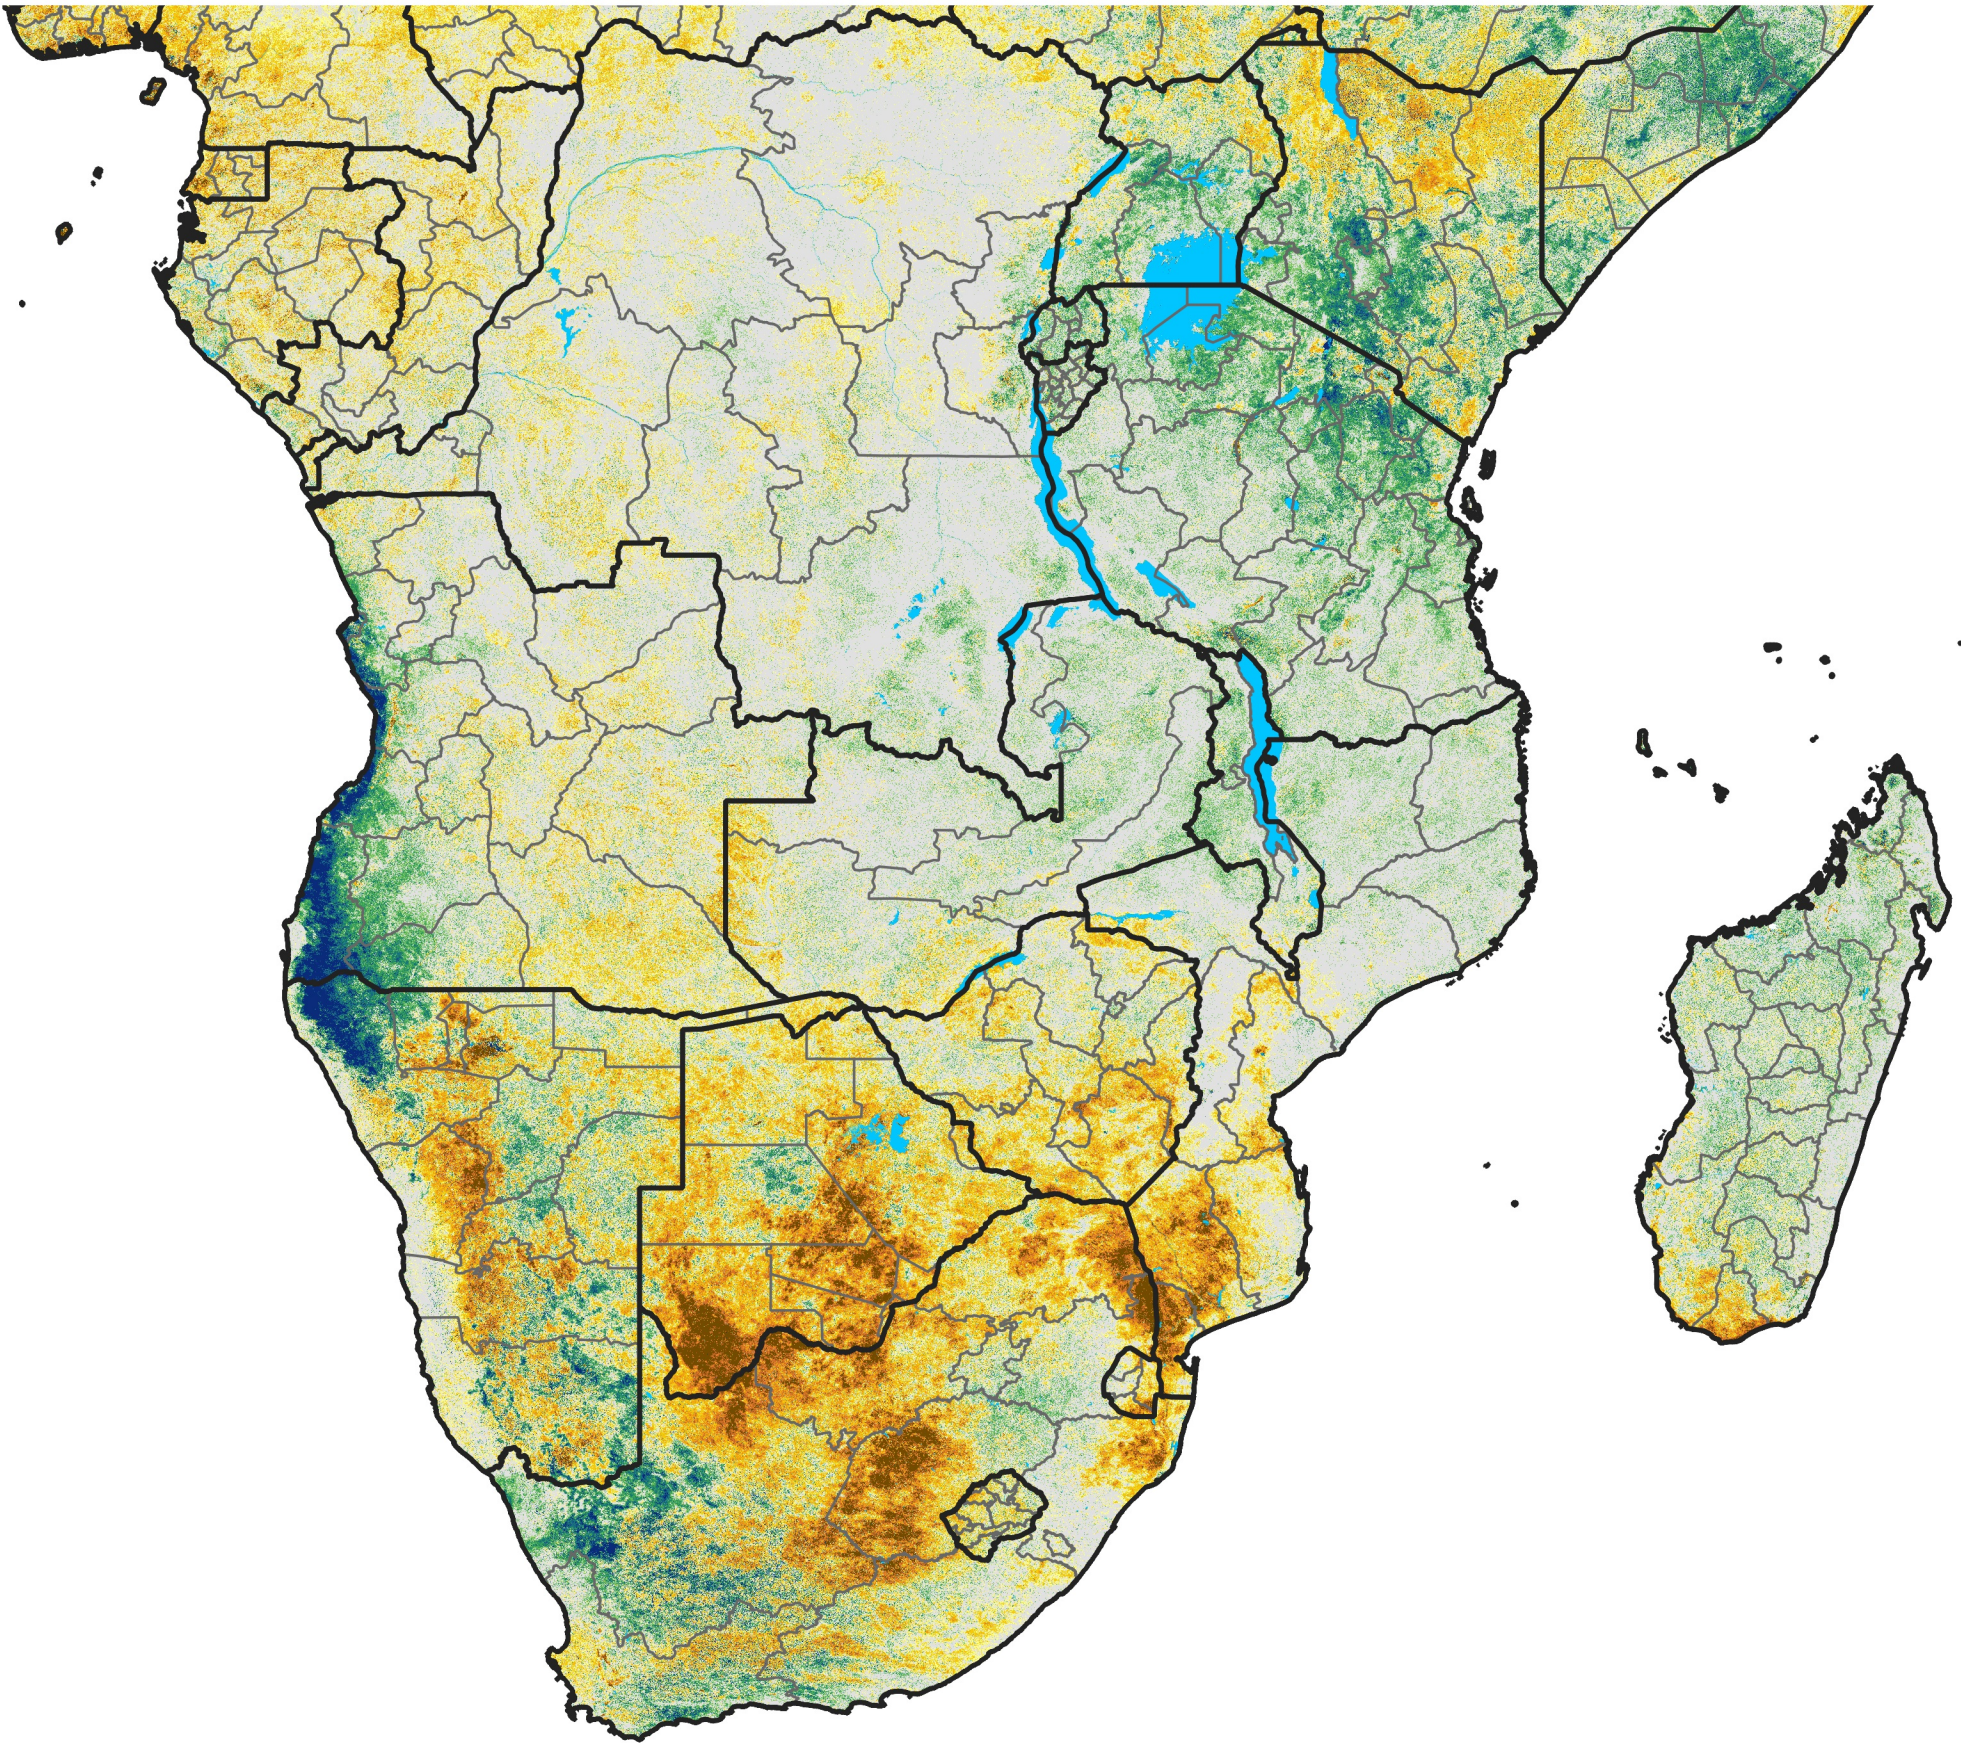

Southern Africa

Percent of Mean NDVI

2016 / Mean (2012 - 2021)
Period 13 / Feb 26 - Mar 05, 2016

Percent of Normal