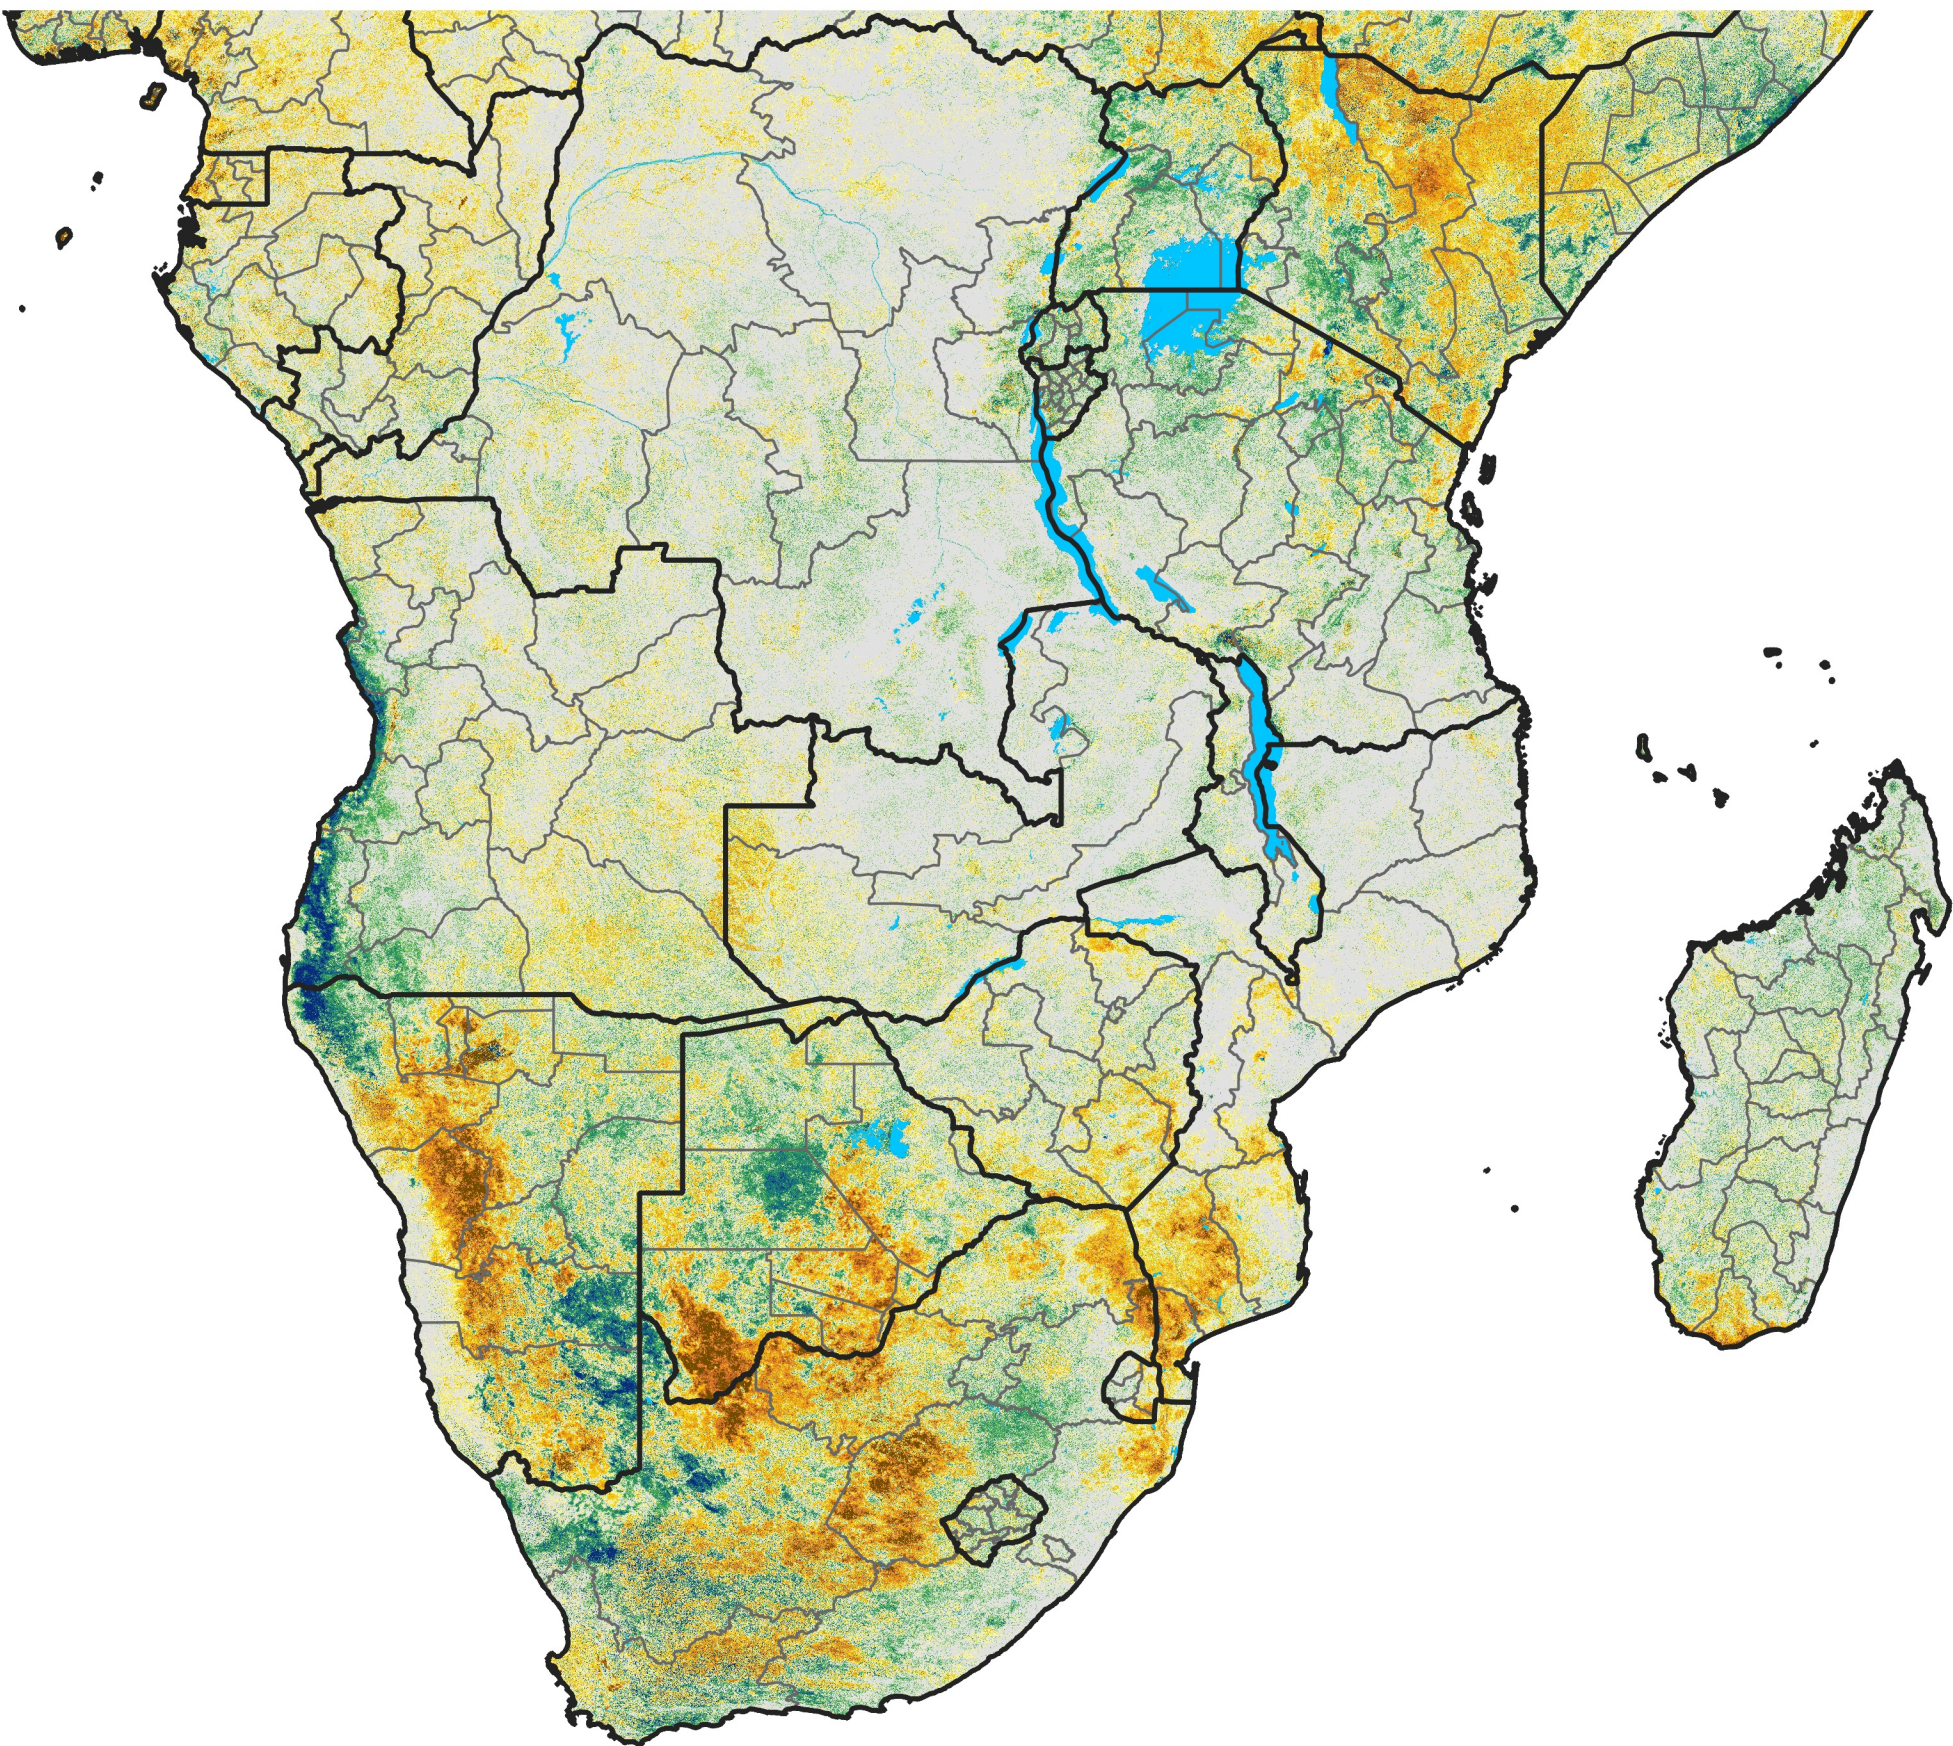

Southern Africa

Percent of Mean NDVI

2016 / Mean (2012 - 2021)
Period 17 / Mar 16 - 25, 2016

Percent of Normal