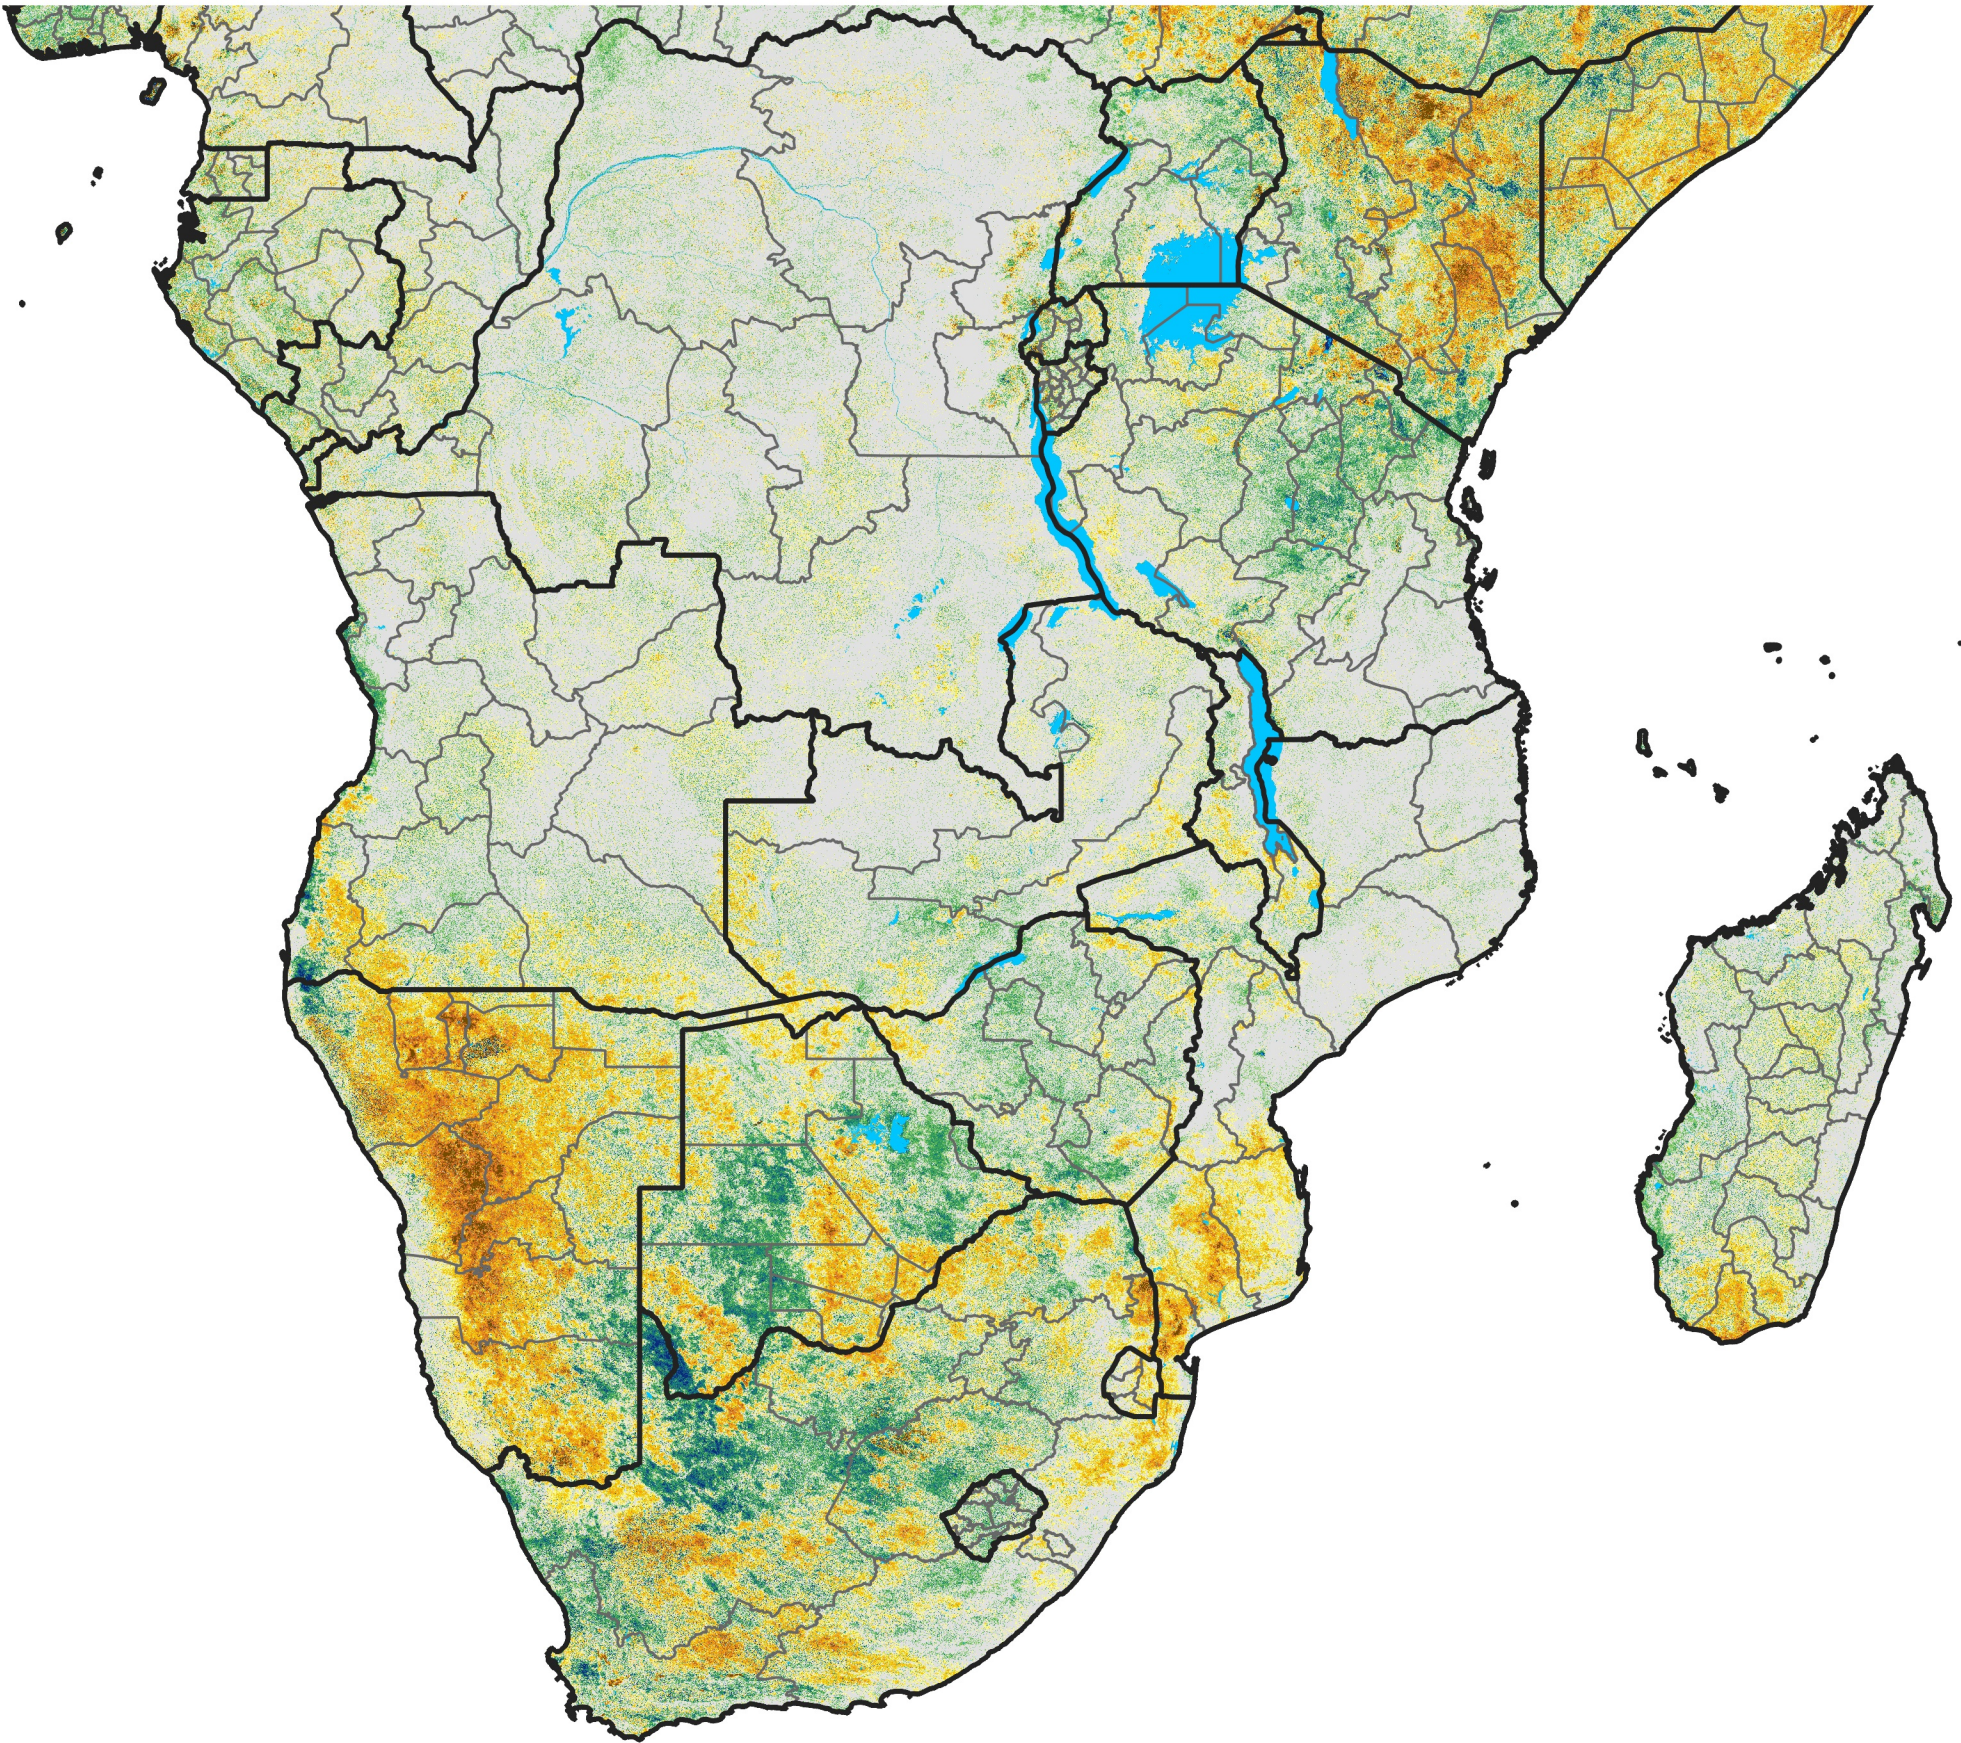

Southern Africa

Percent of Mean NDVI

2016 / Mean (2012 - 2021)
Period 25 / Apr 26 - May 05, 2016

Percent of Normal