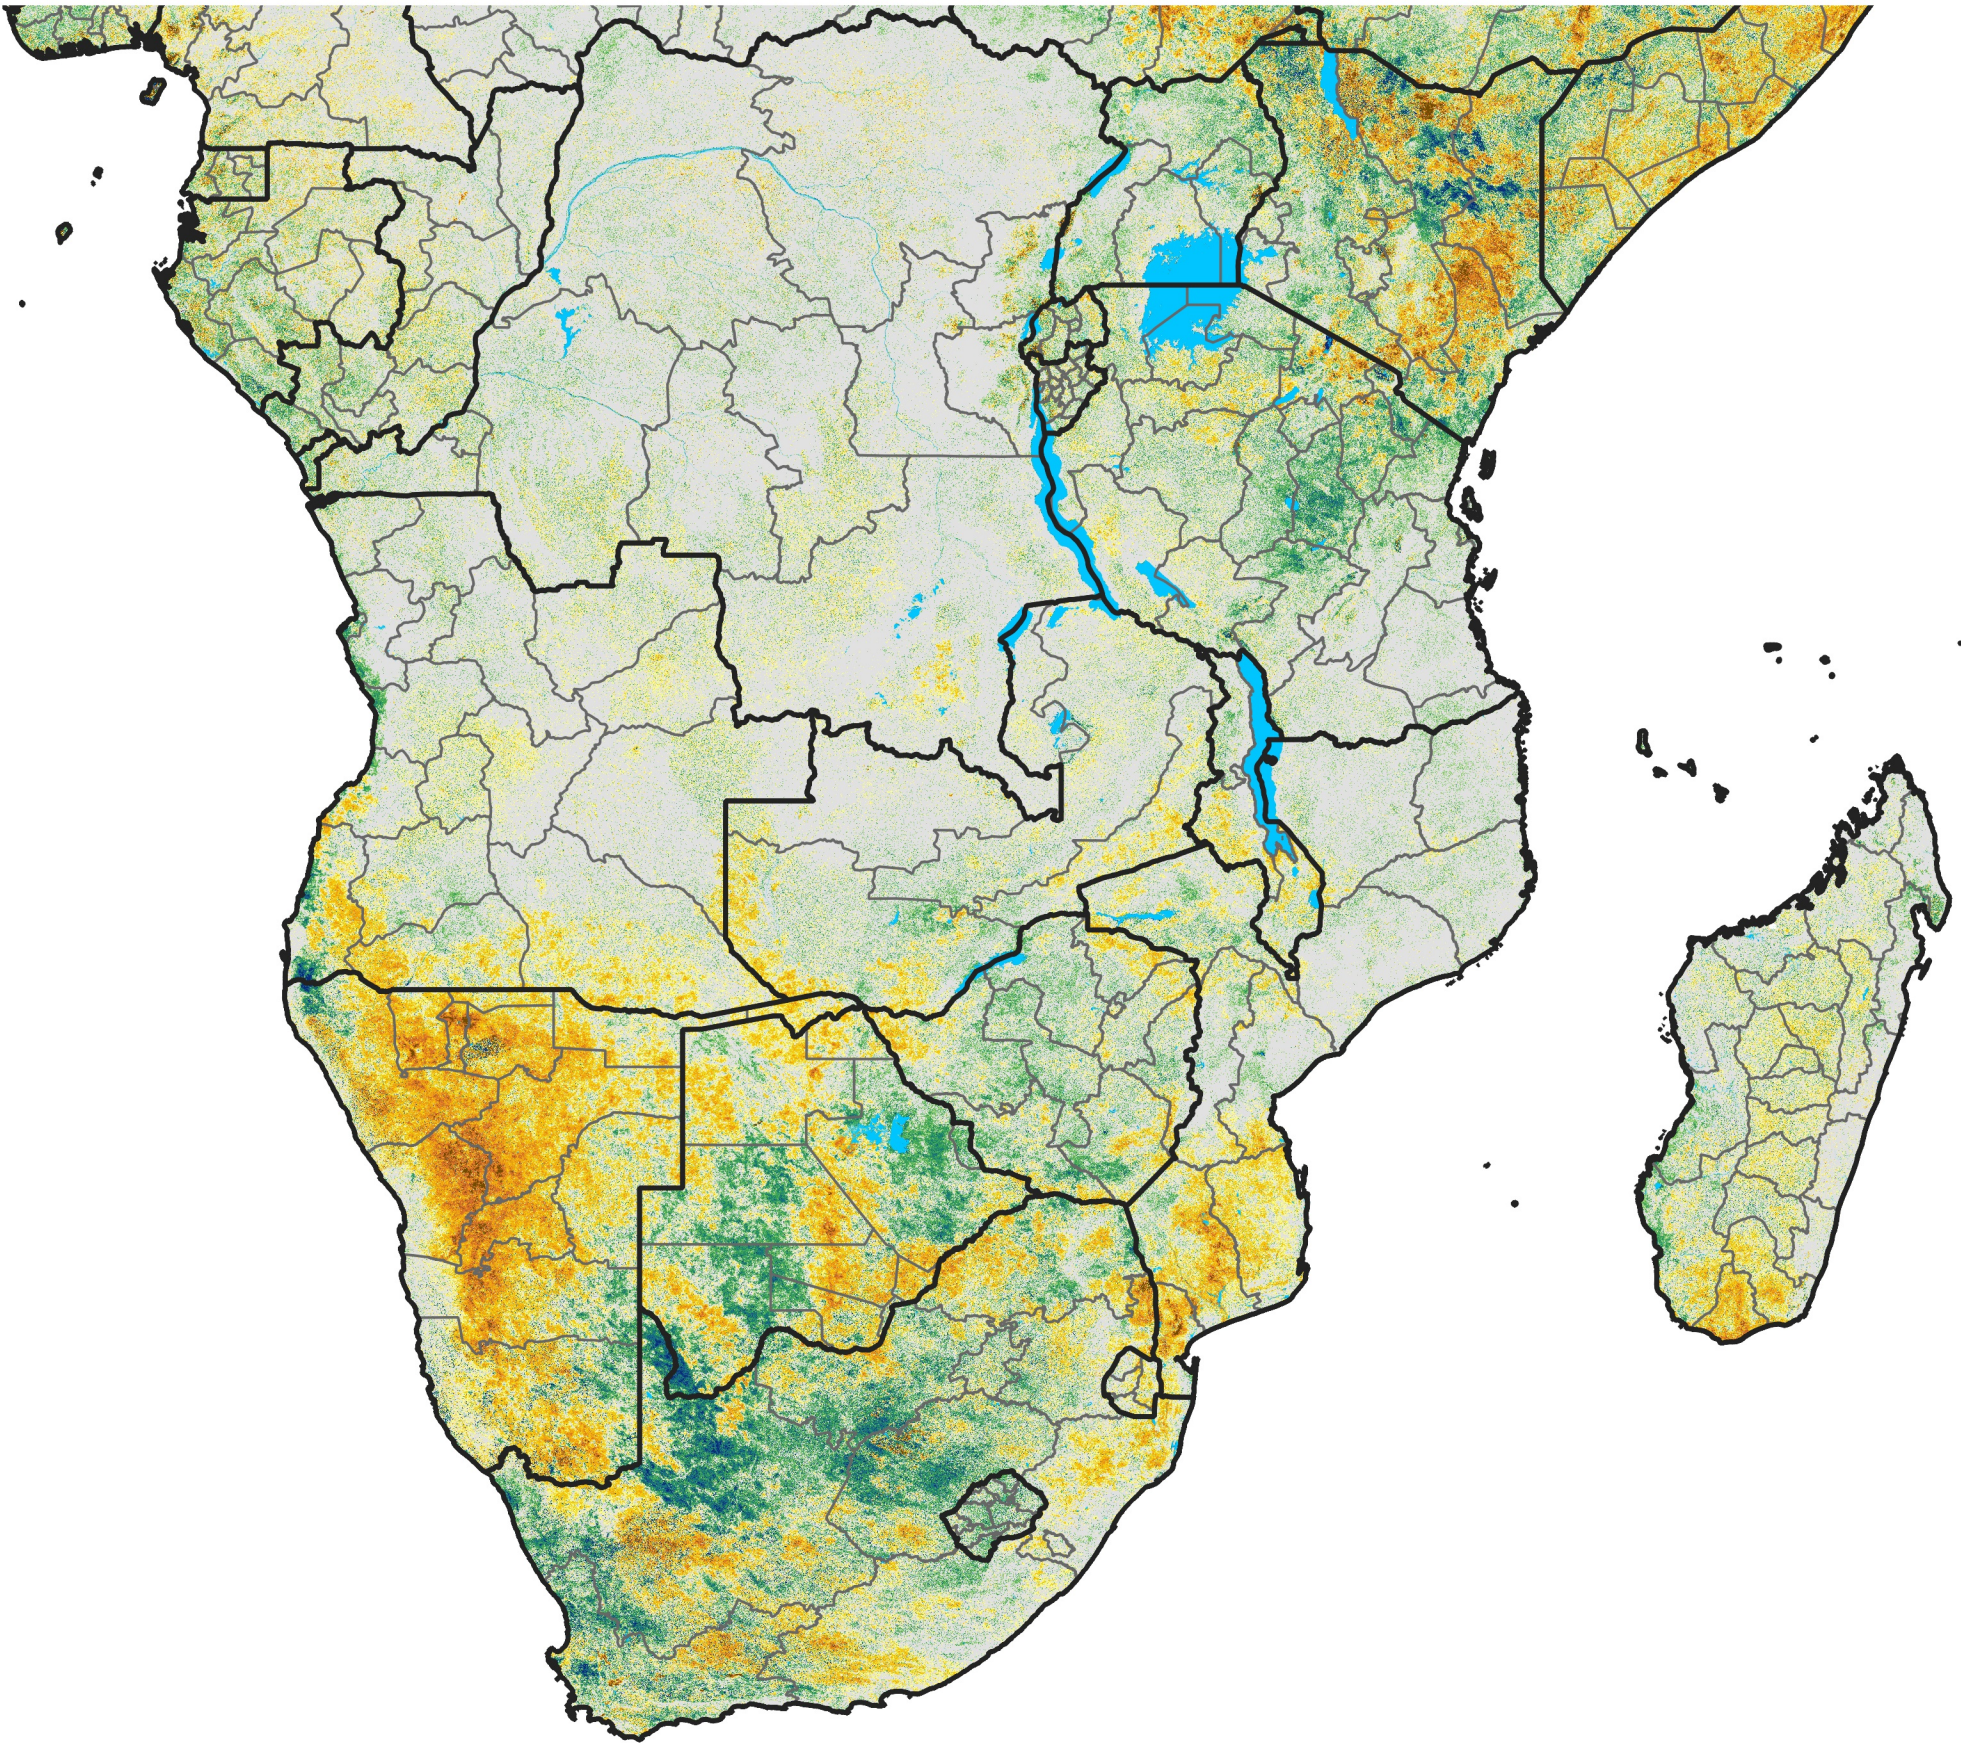

Southern Africa
Percent of Mean NDVI
2016 / Mean (2012 - 2021)
Period 27 / May 06 - 15, 2016

Percent of Normal