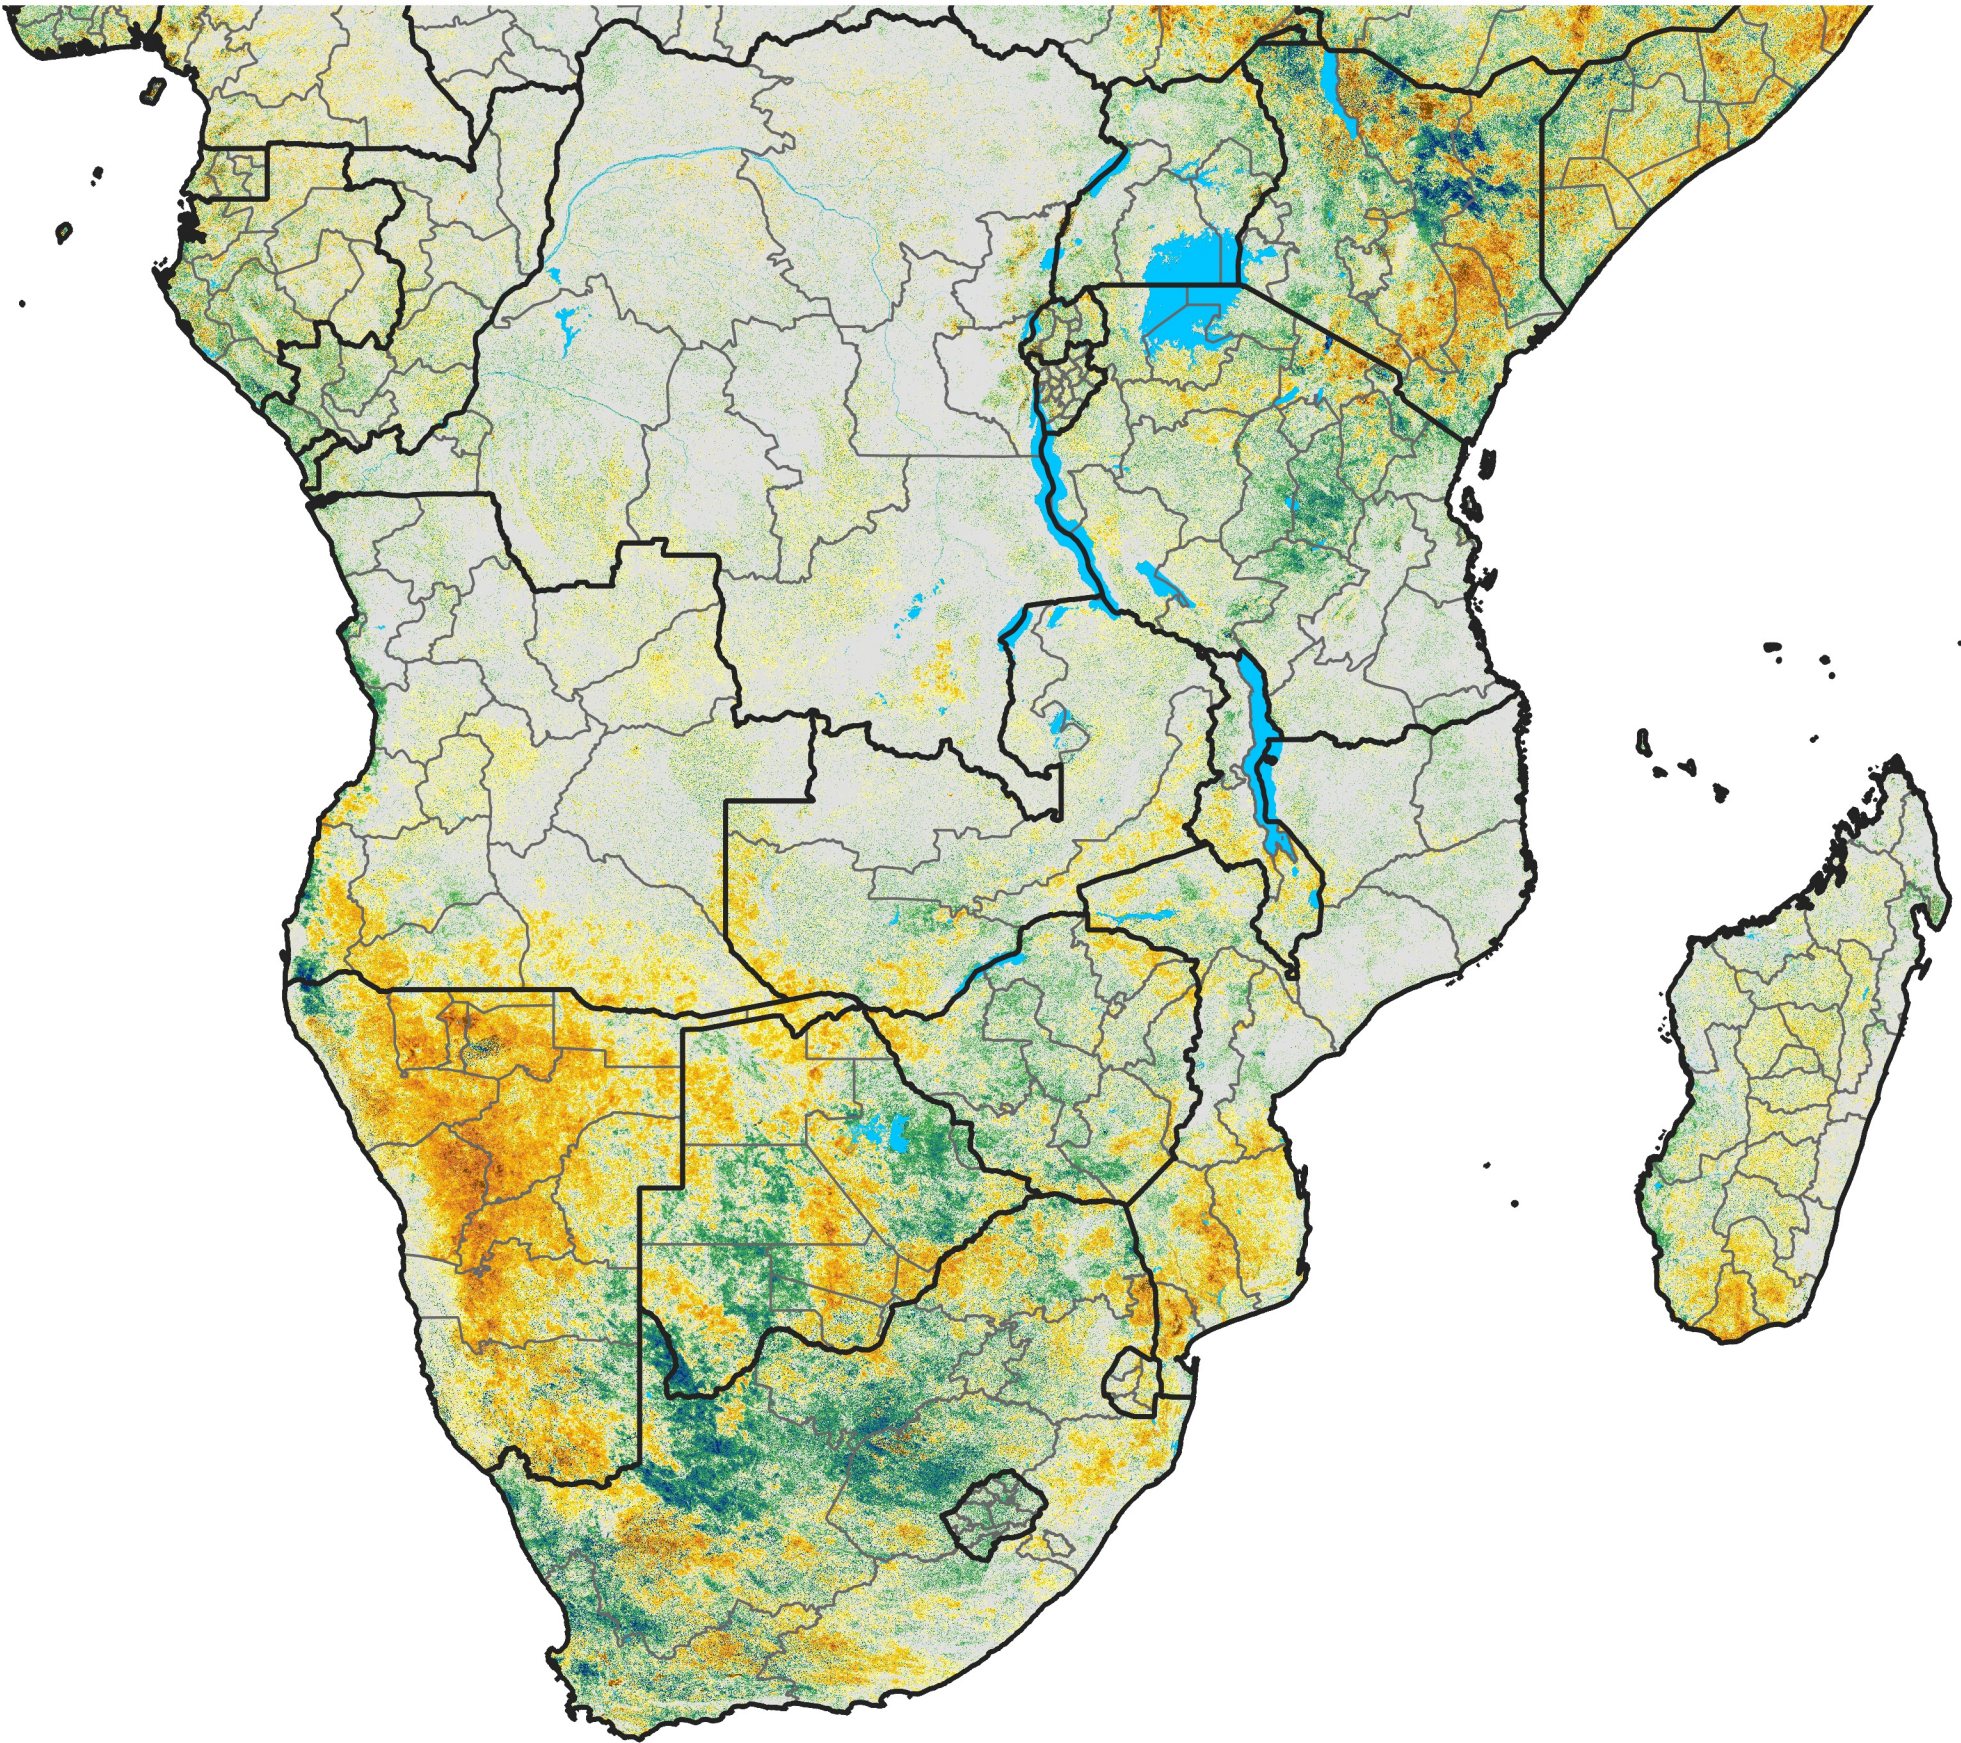

Southern Africa
Percent of Mean NDVI
2016 / Mean (2012 - 2021)
Period 28 / May 11 - 20, 2016

Percent of Normal