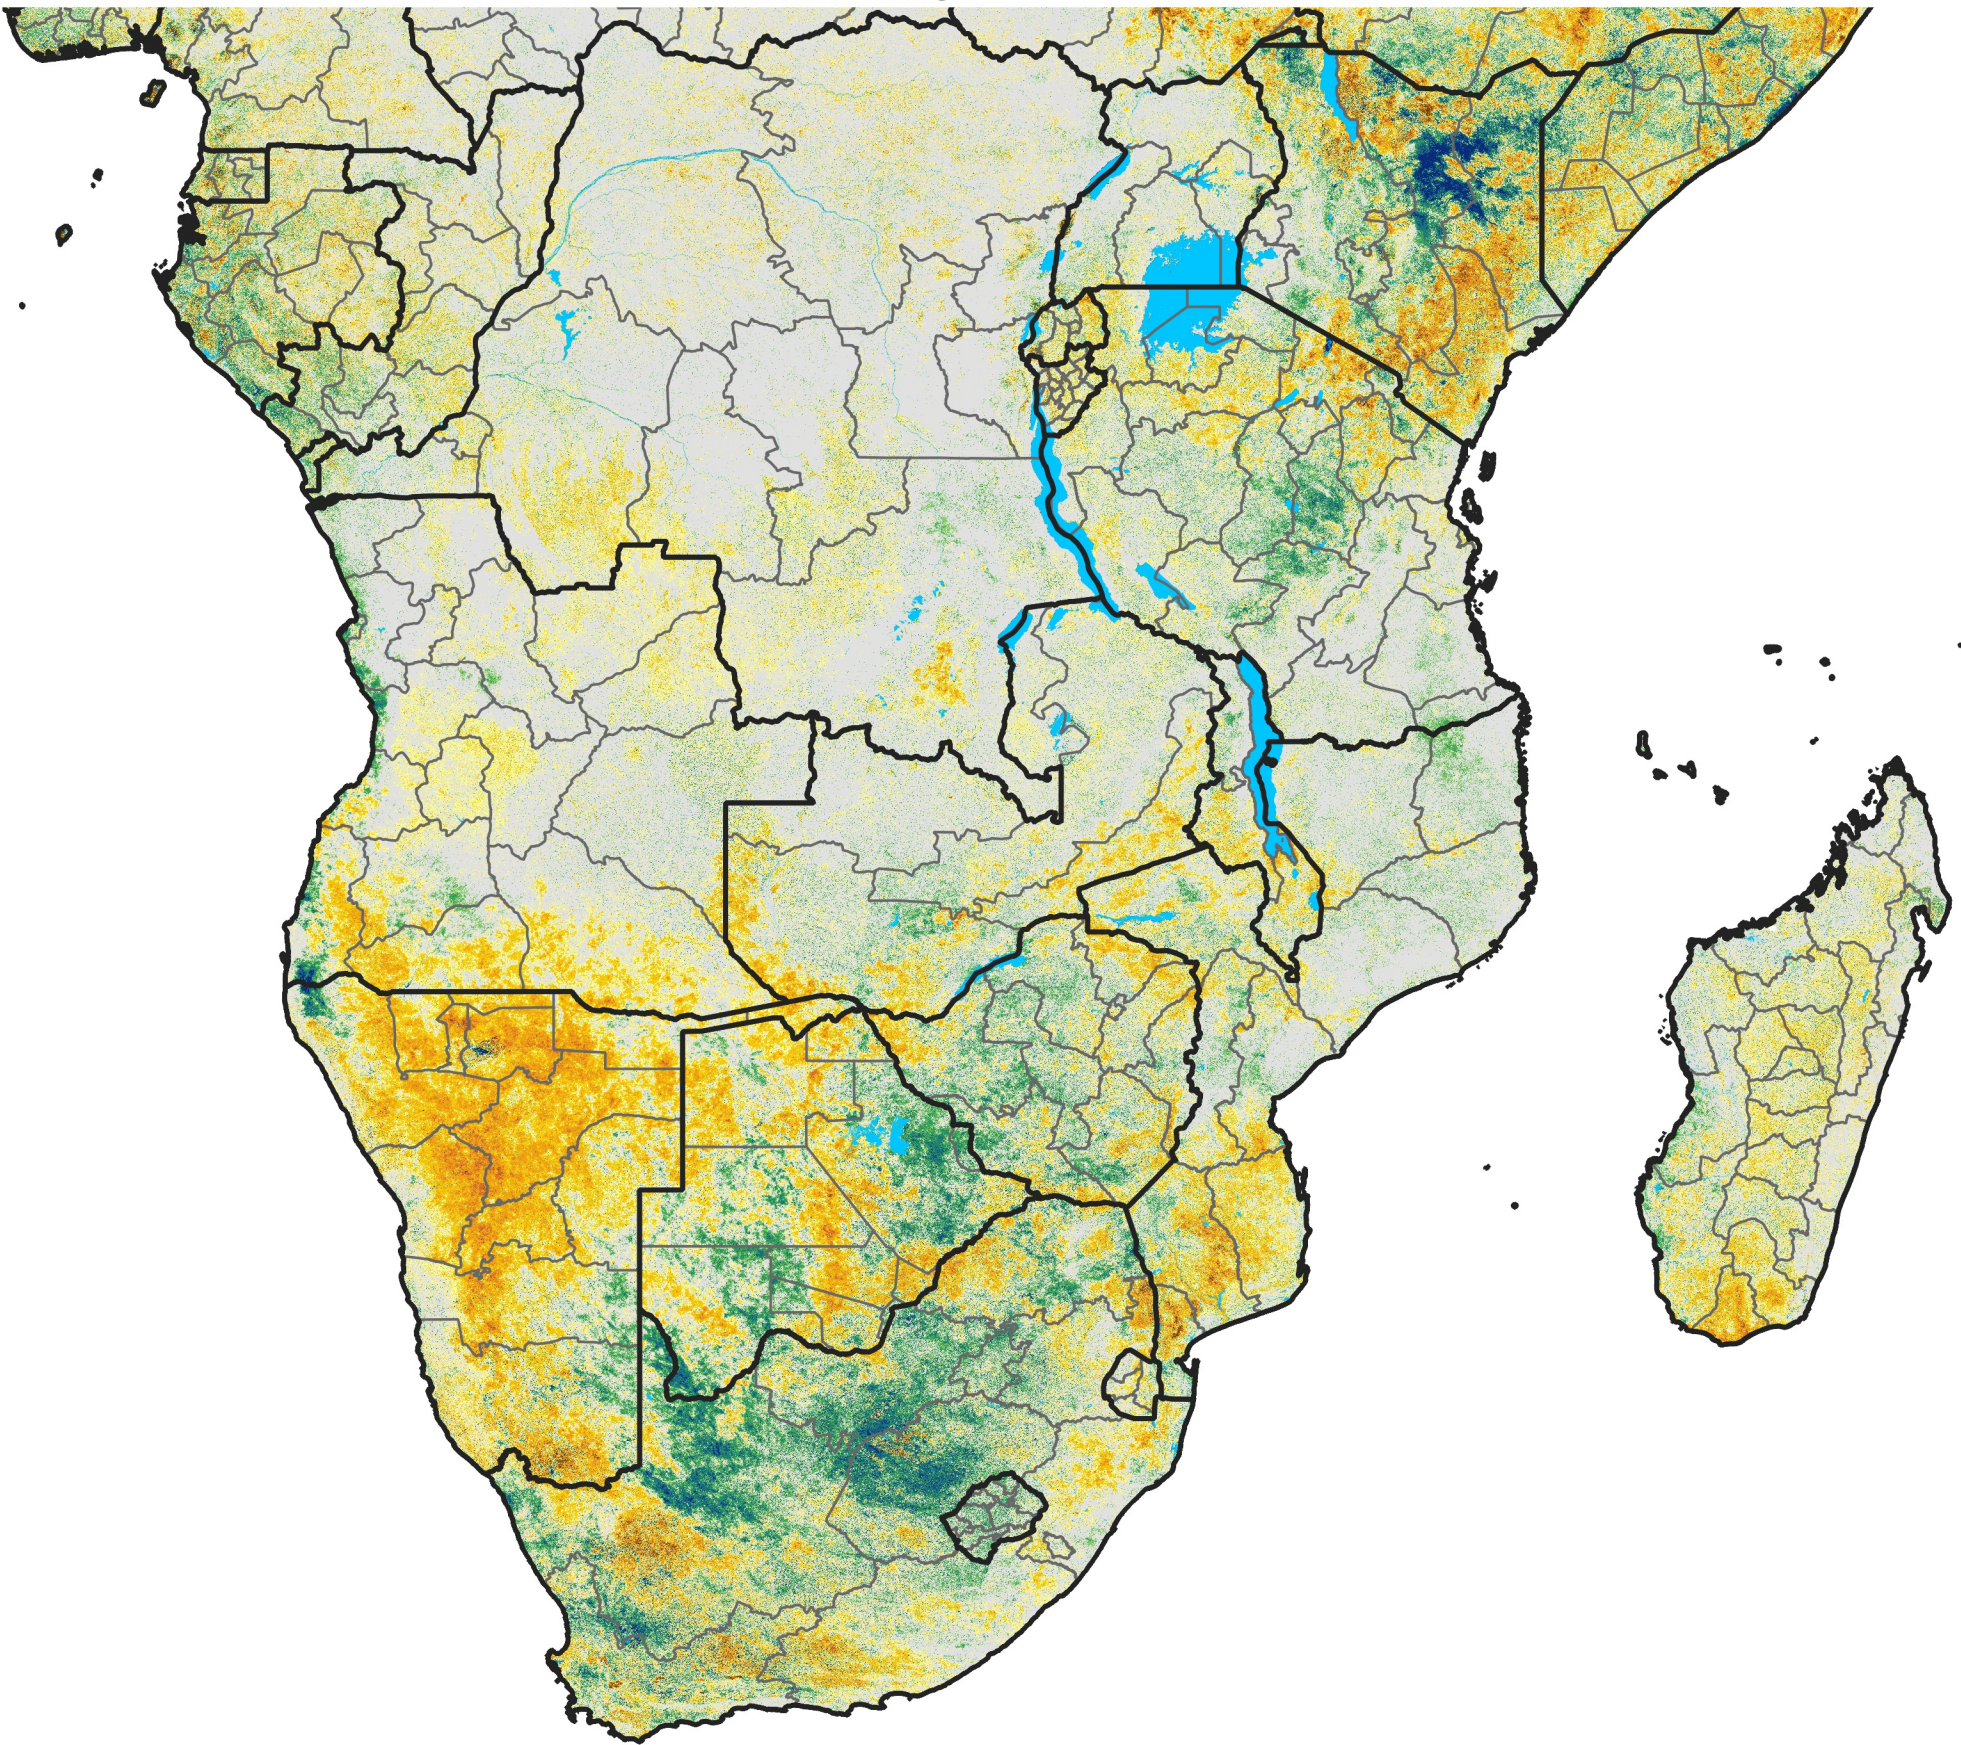

Southern Africa

Percent of Mean NDVI

2016 / Mean (2012 - 2021)

Period 31 / May 26 - Jun 05, 2016

Percent of Normal