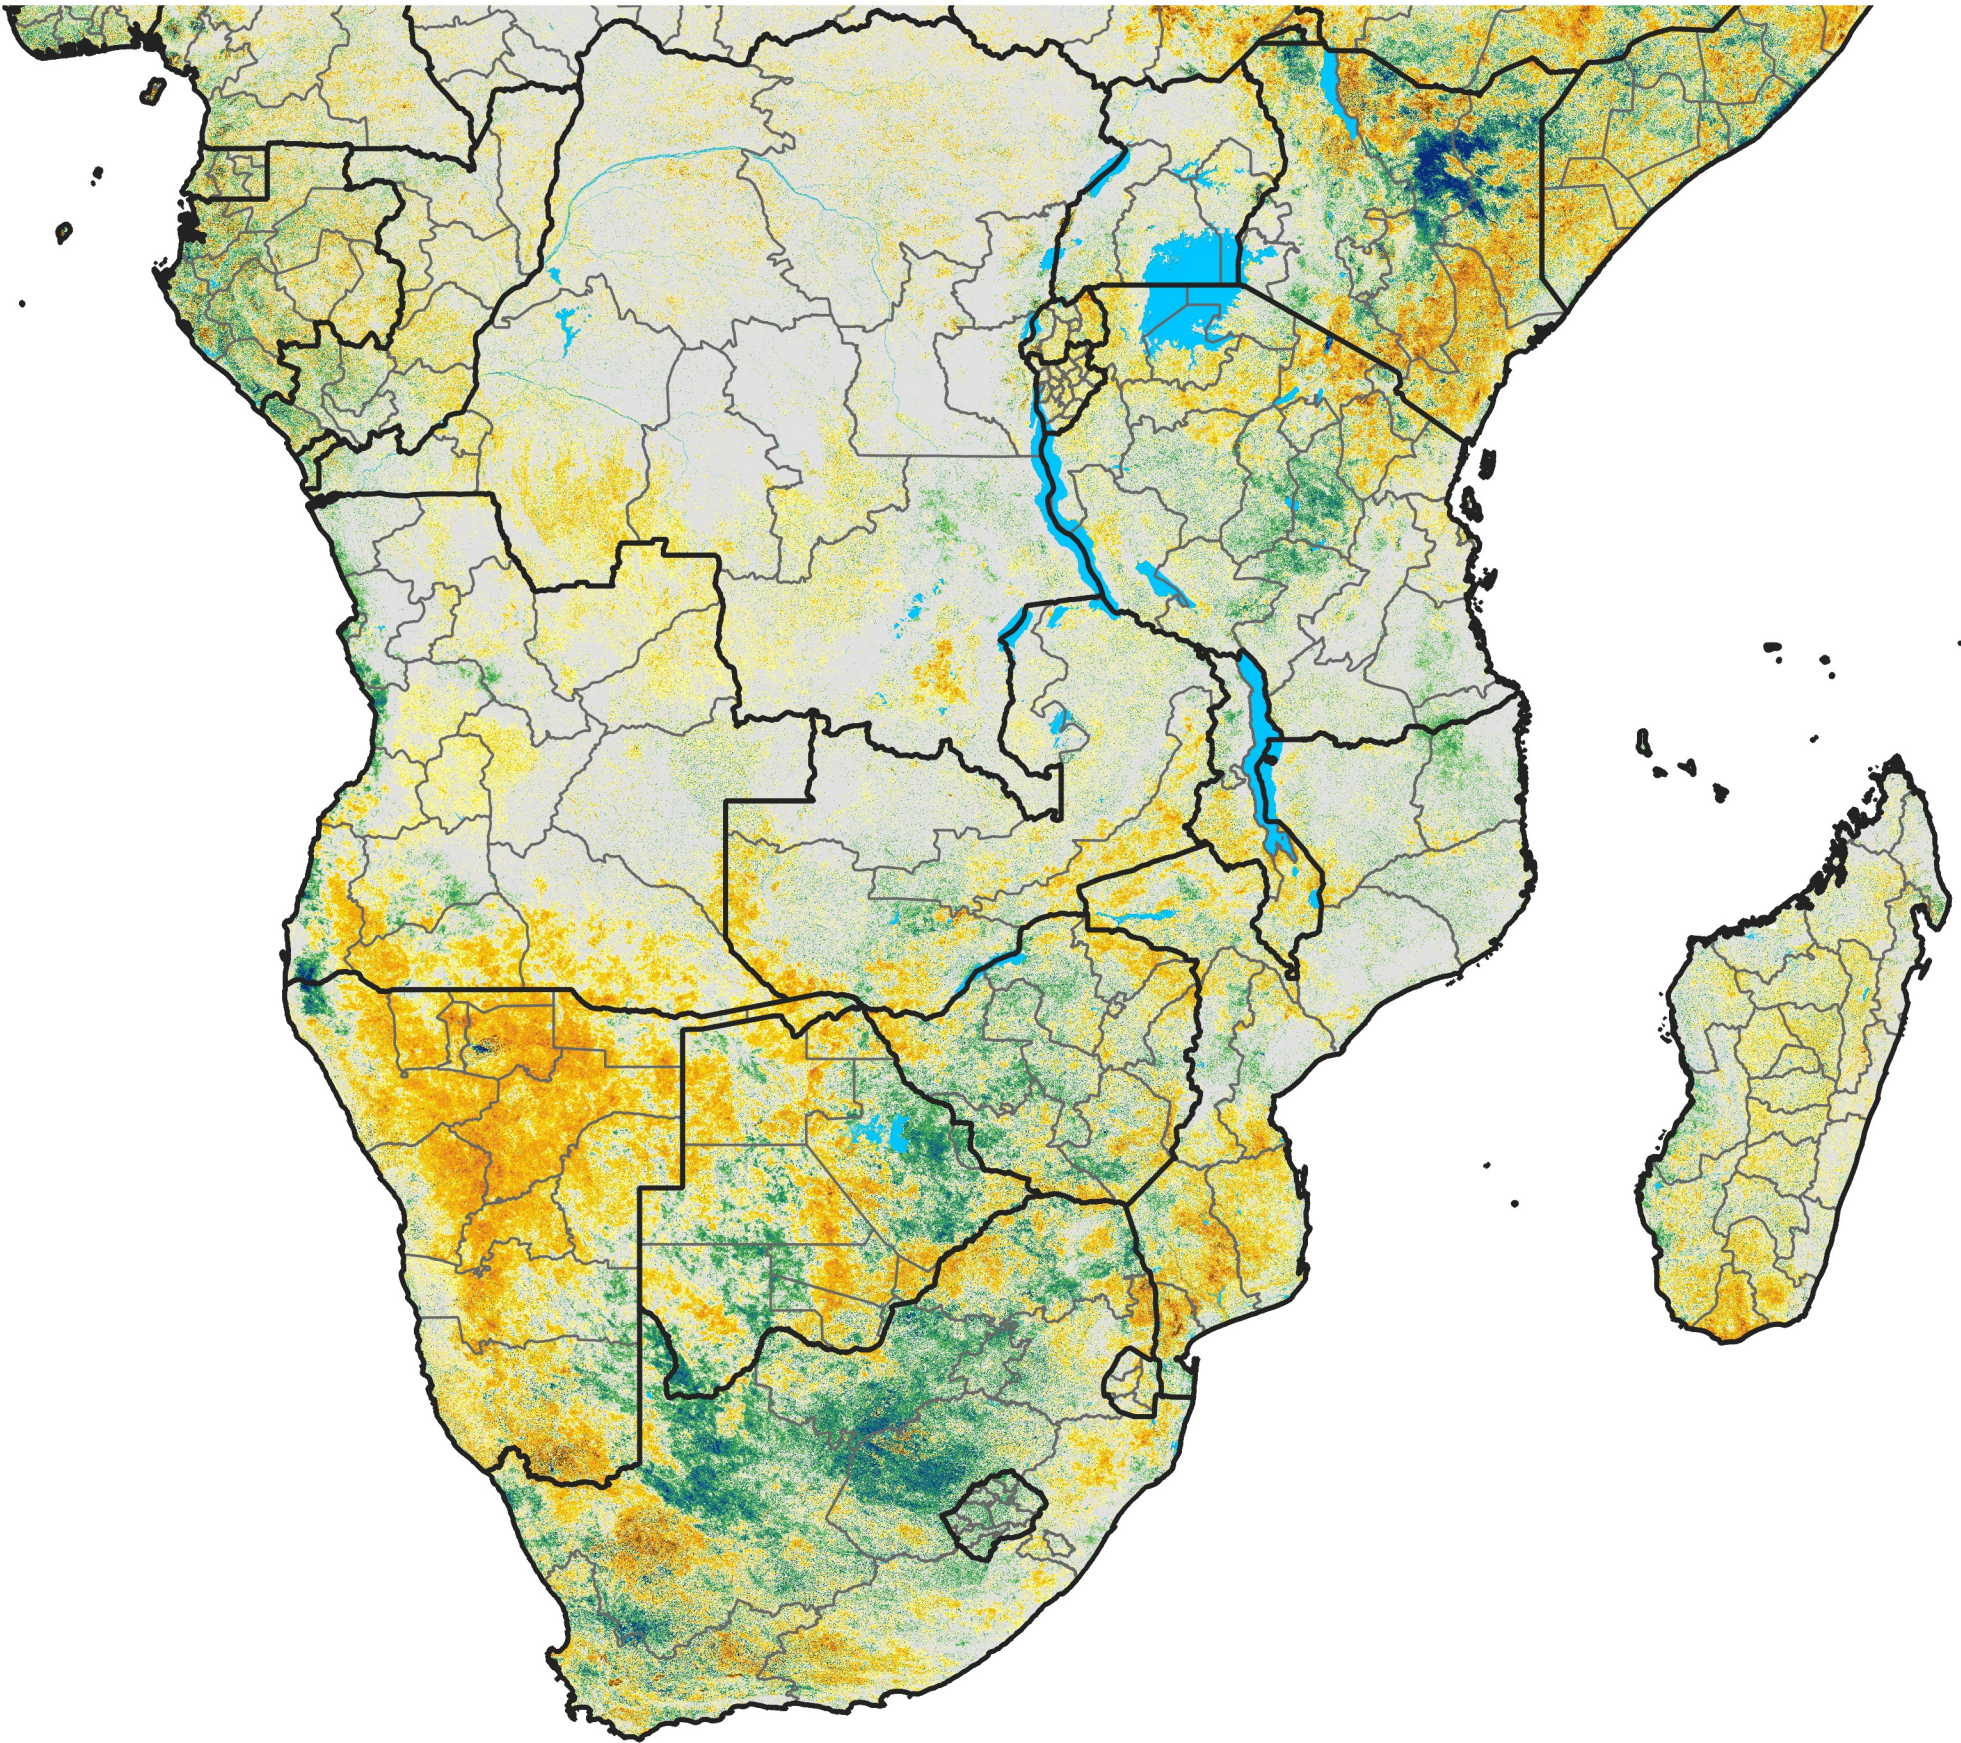

Southern Africa

Percent of Mean NDVI

2016 / Mean (2012 - 2021)
Period 32 / Jun 01 - 10, 2016

Percent of Normal