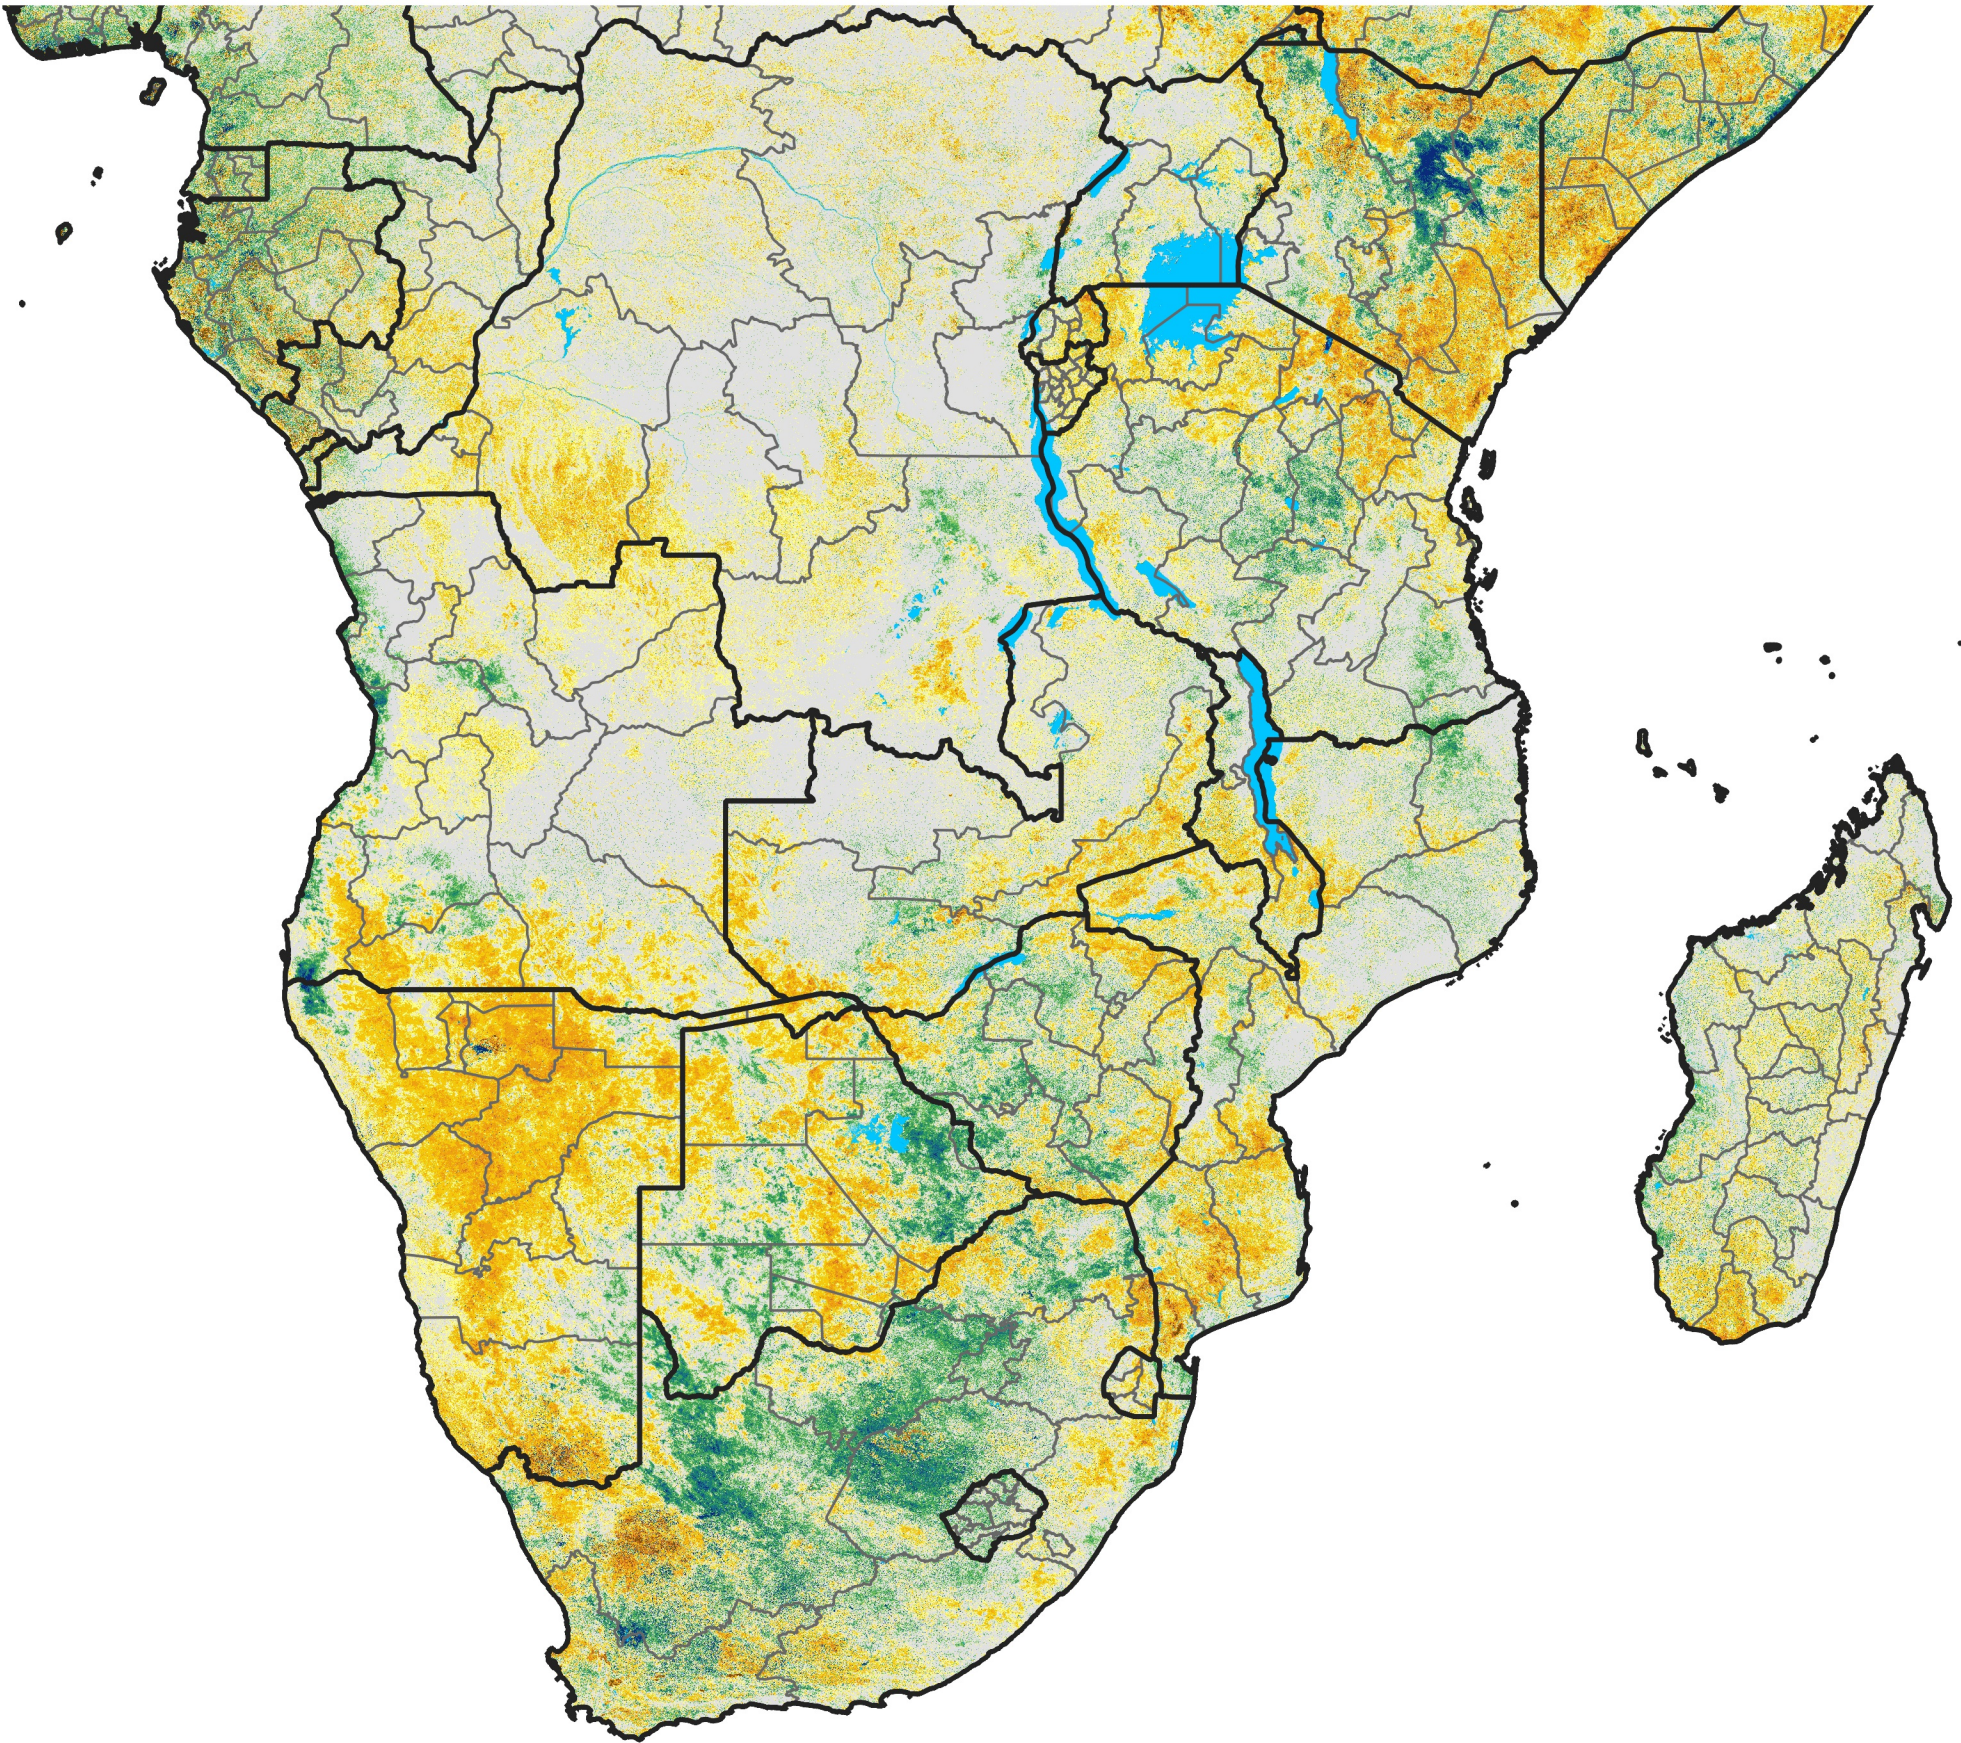

# Southern Africa

## Percent of Mean NDVI

2016 / Mean (2012 - 2021)  
Period 35 / Jun 16 - 25, 2016