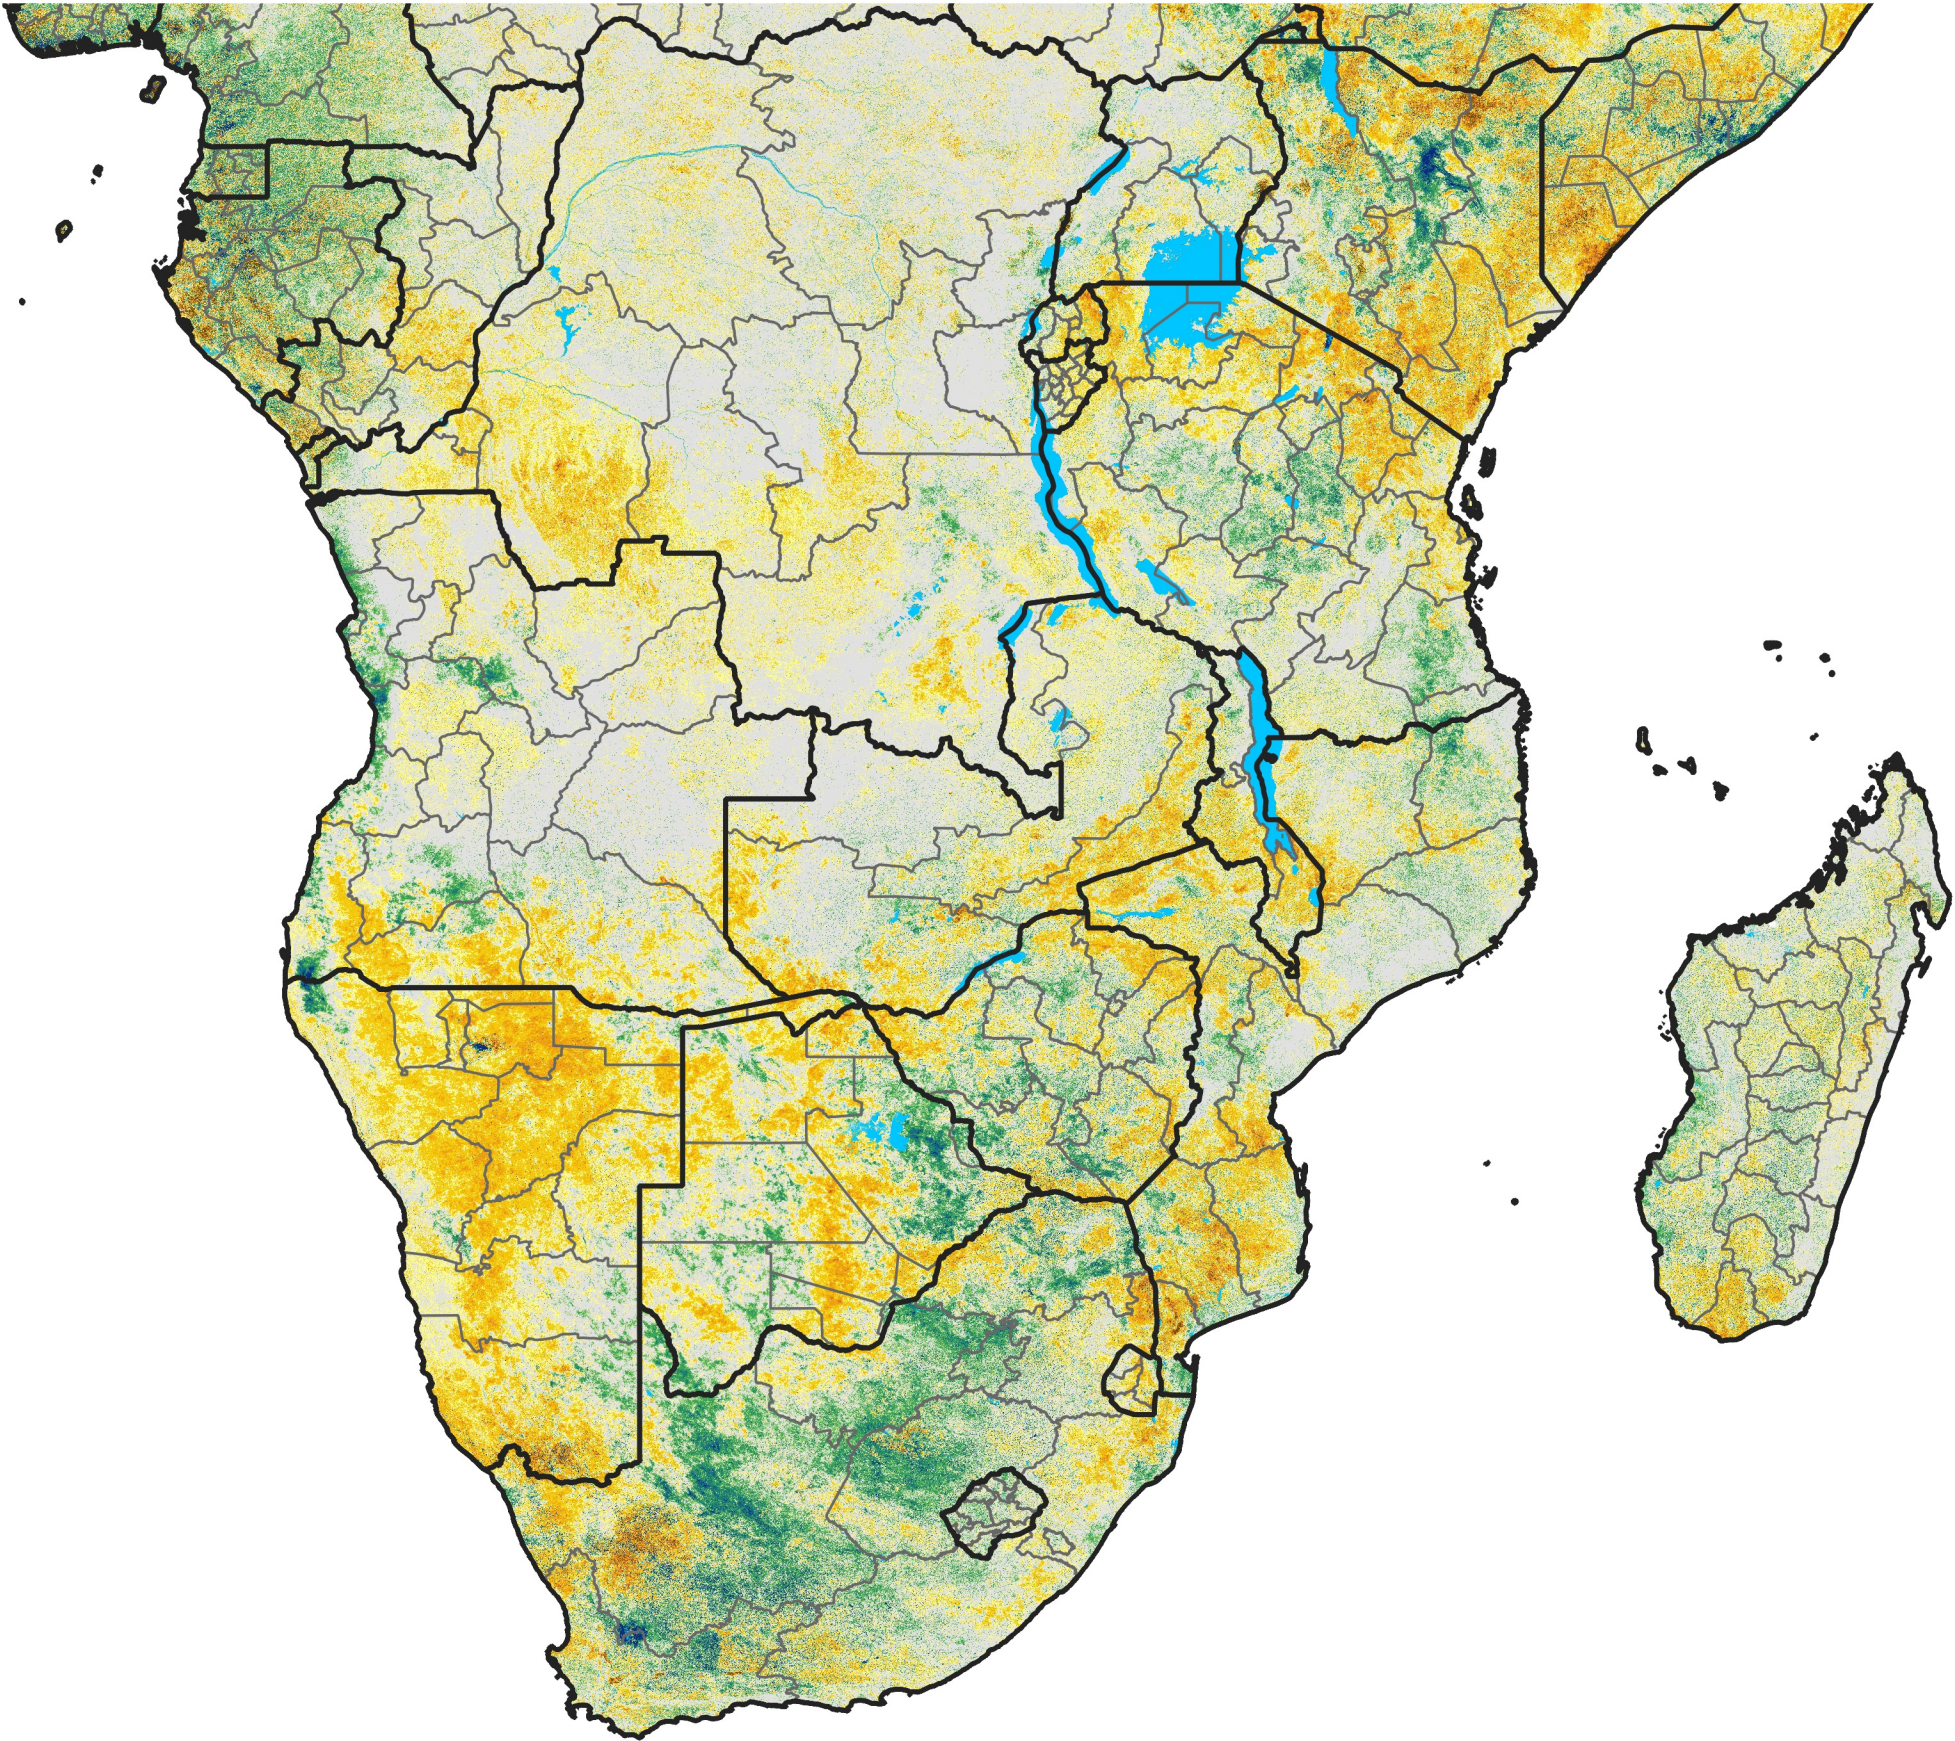

Southern Africa

Percent of Mean NDVI

2016 / Mean (2012 - 2021)
Period 38 / Jul 01 - 10, 2016

Percent of Normal