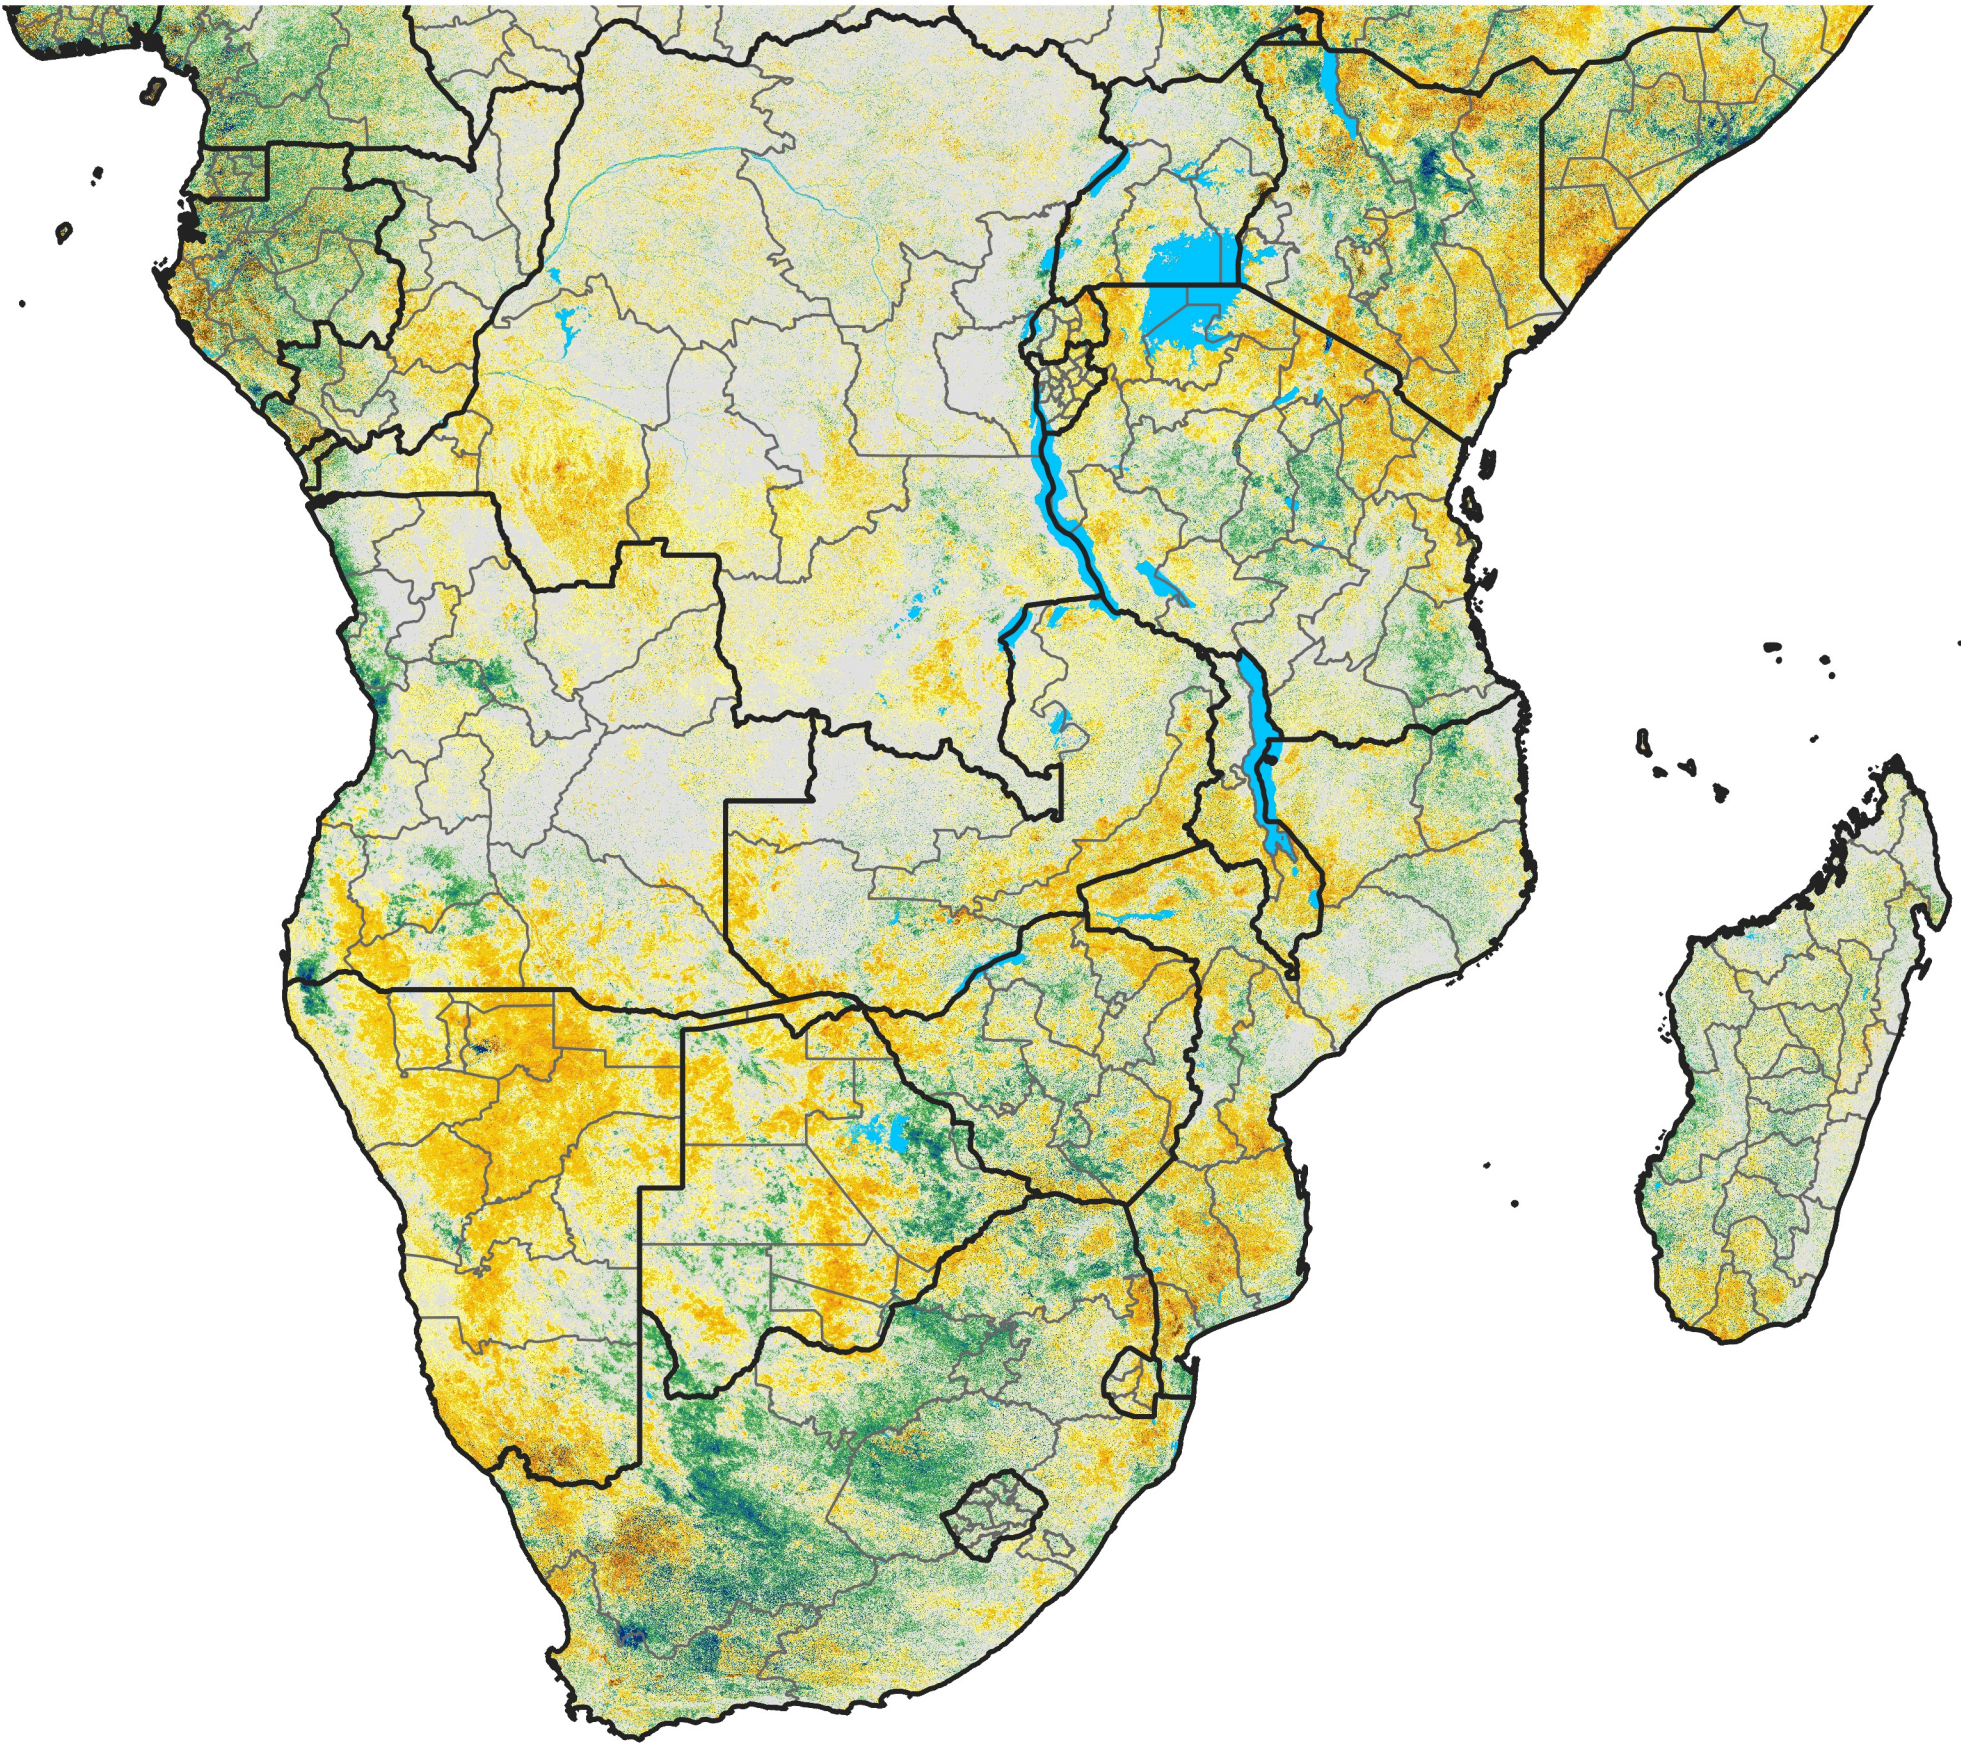

Southern Africa

Percent of Mean NDVI

2016 / Mean (2012 - 2021)

Period 39 / Jul 06 - 15, 2016

Percent of Normal