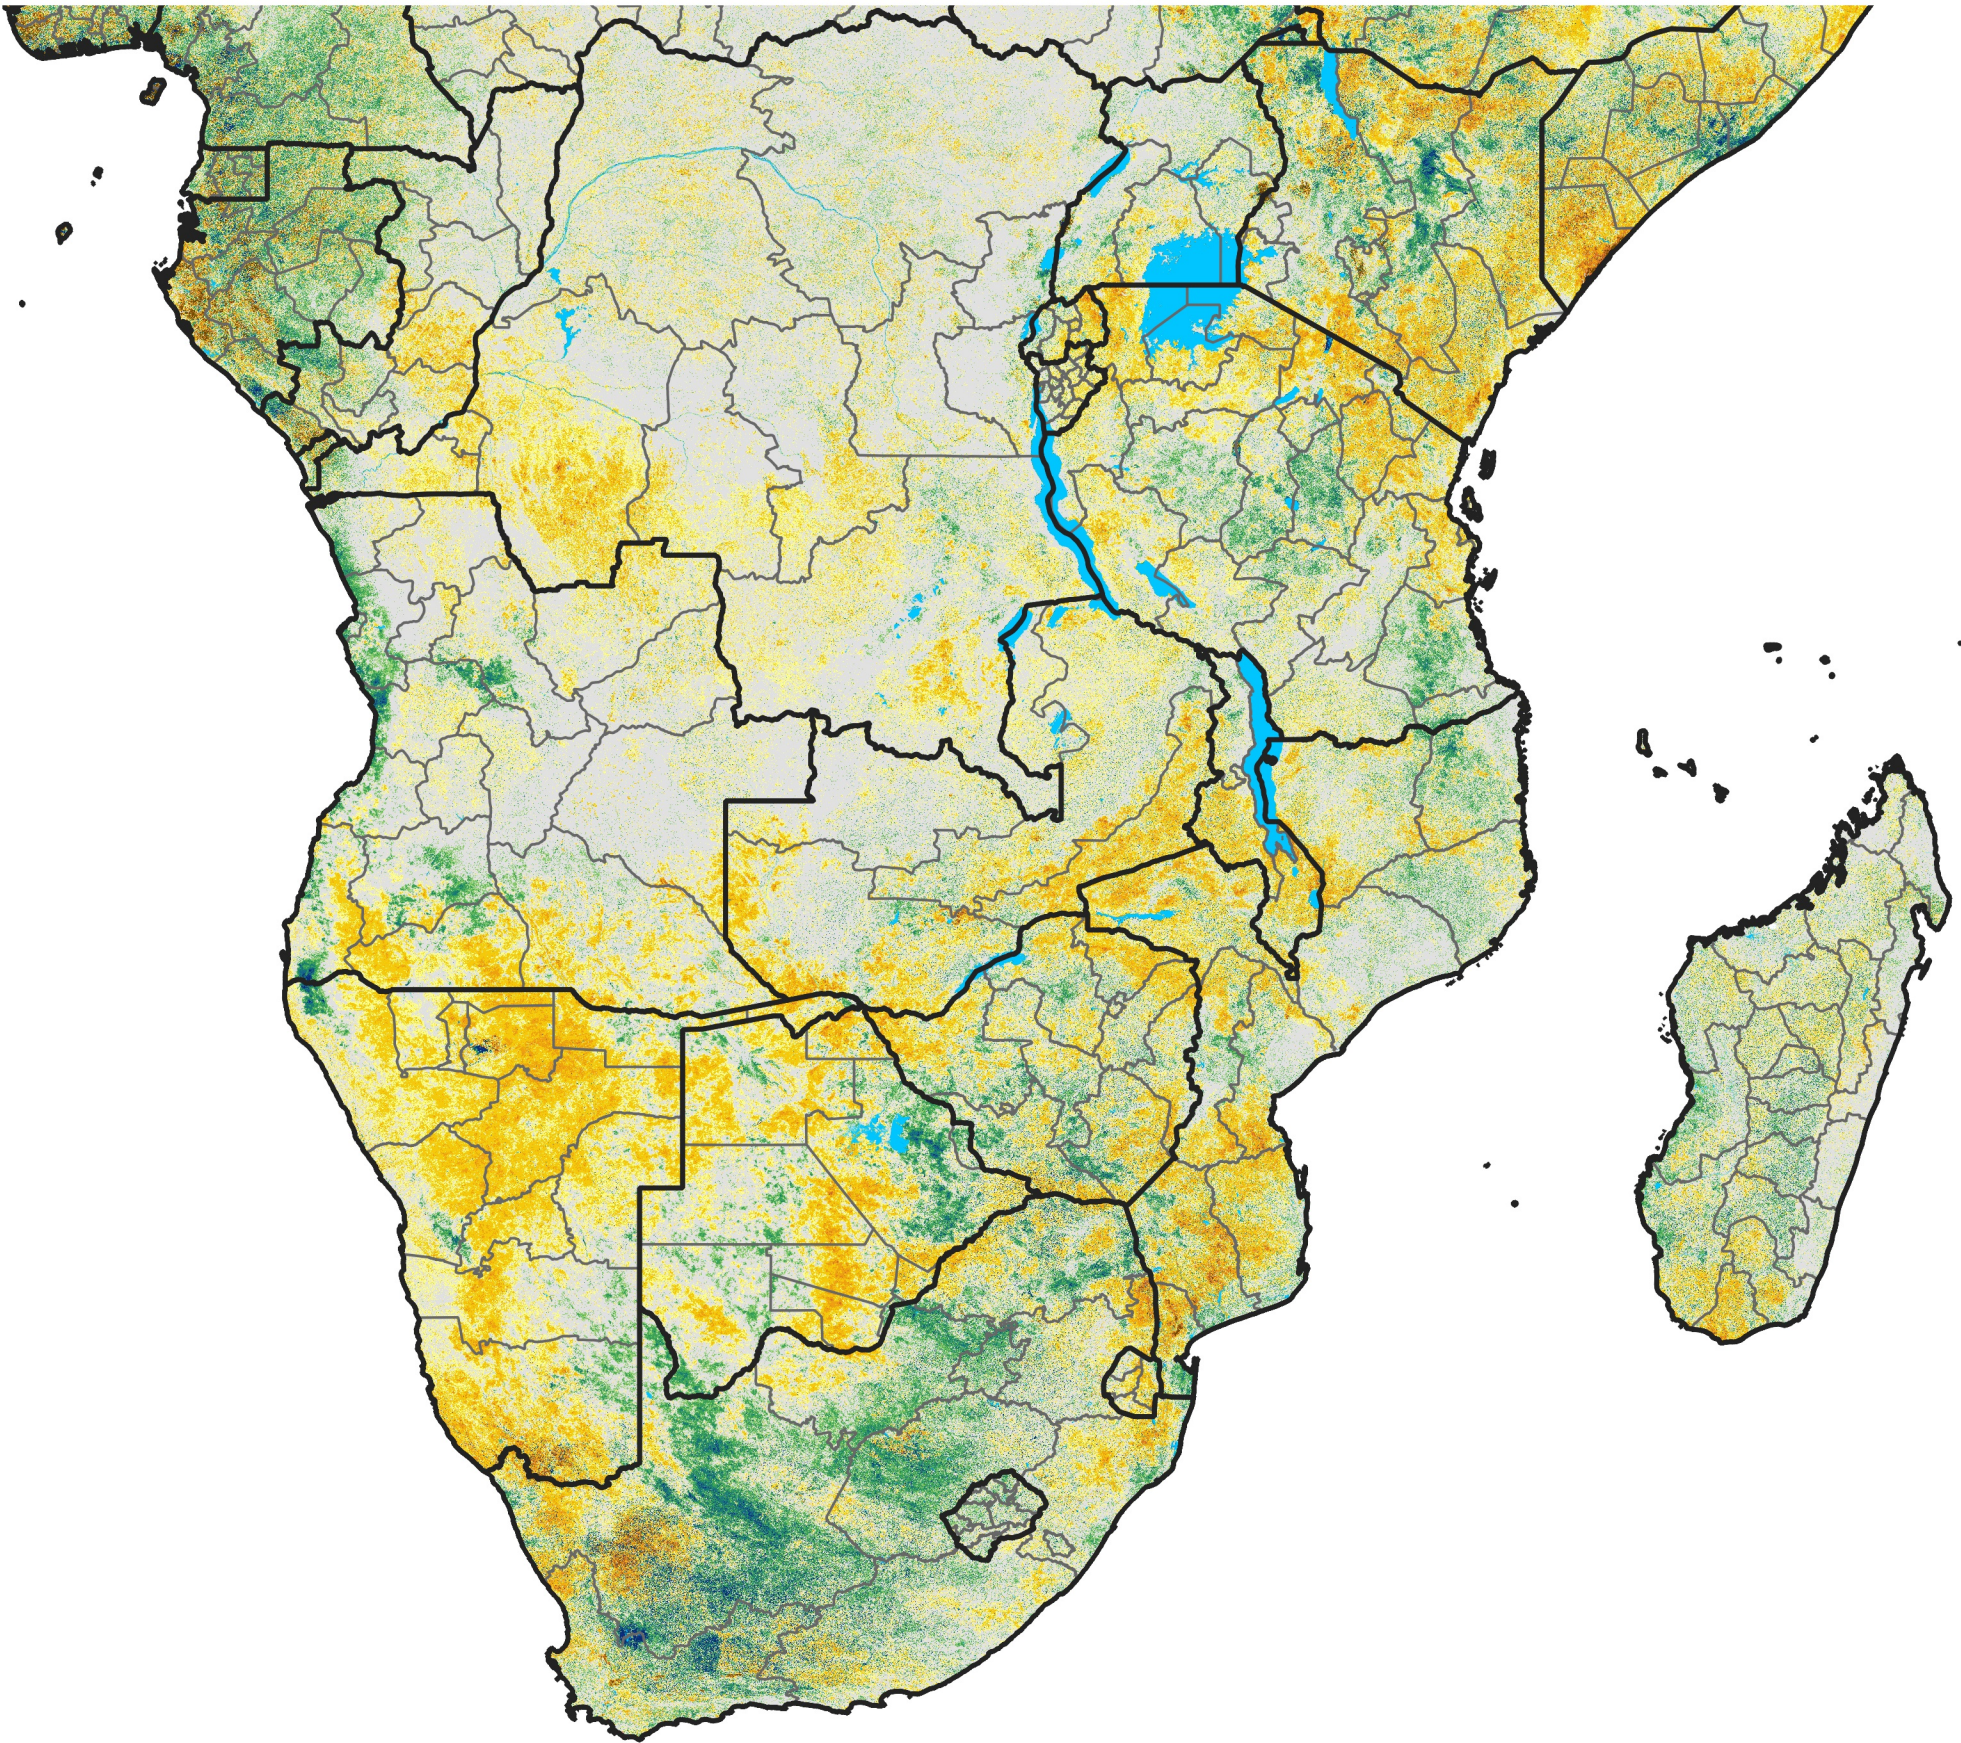

Southern Africa

Percent of Mean NDVI

2016 / Mean (2012 - 2021)

Period 40 / Jul 11 - 20, 2016

Percent of Normal