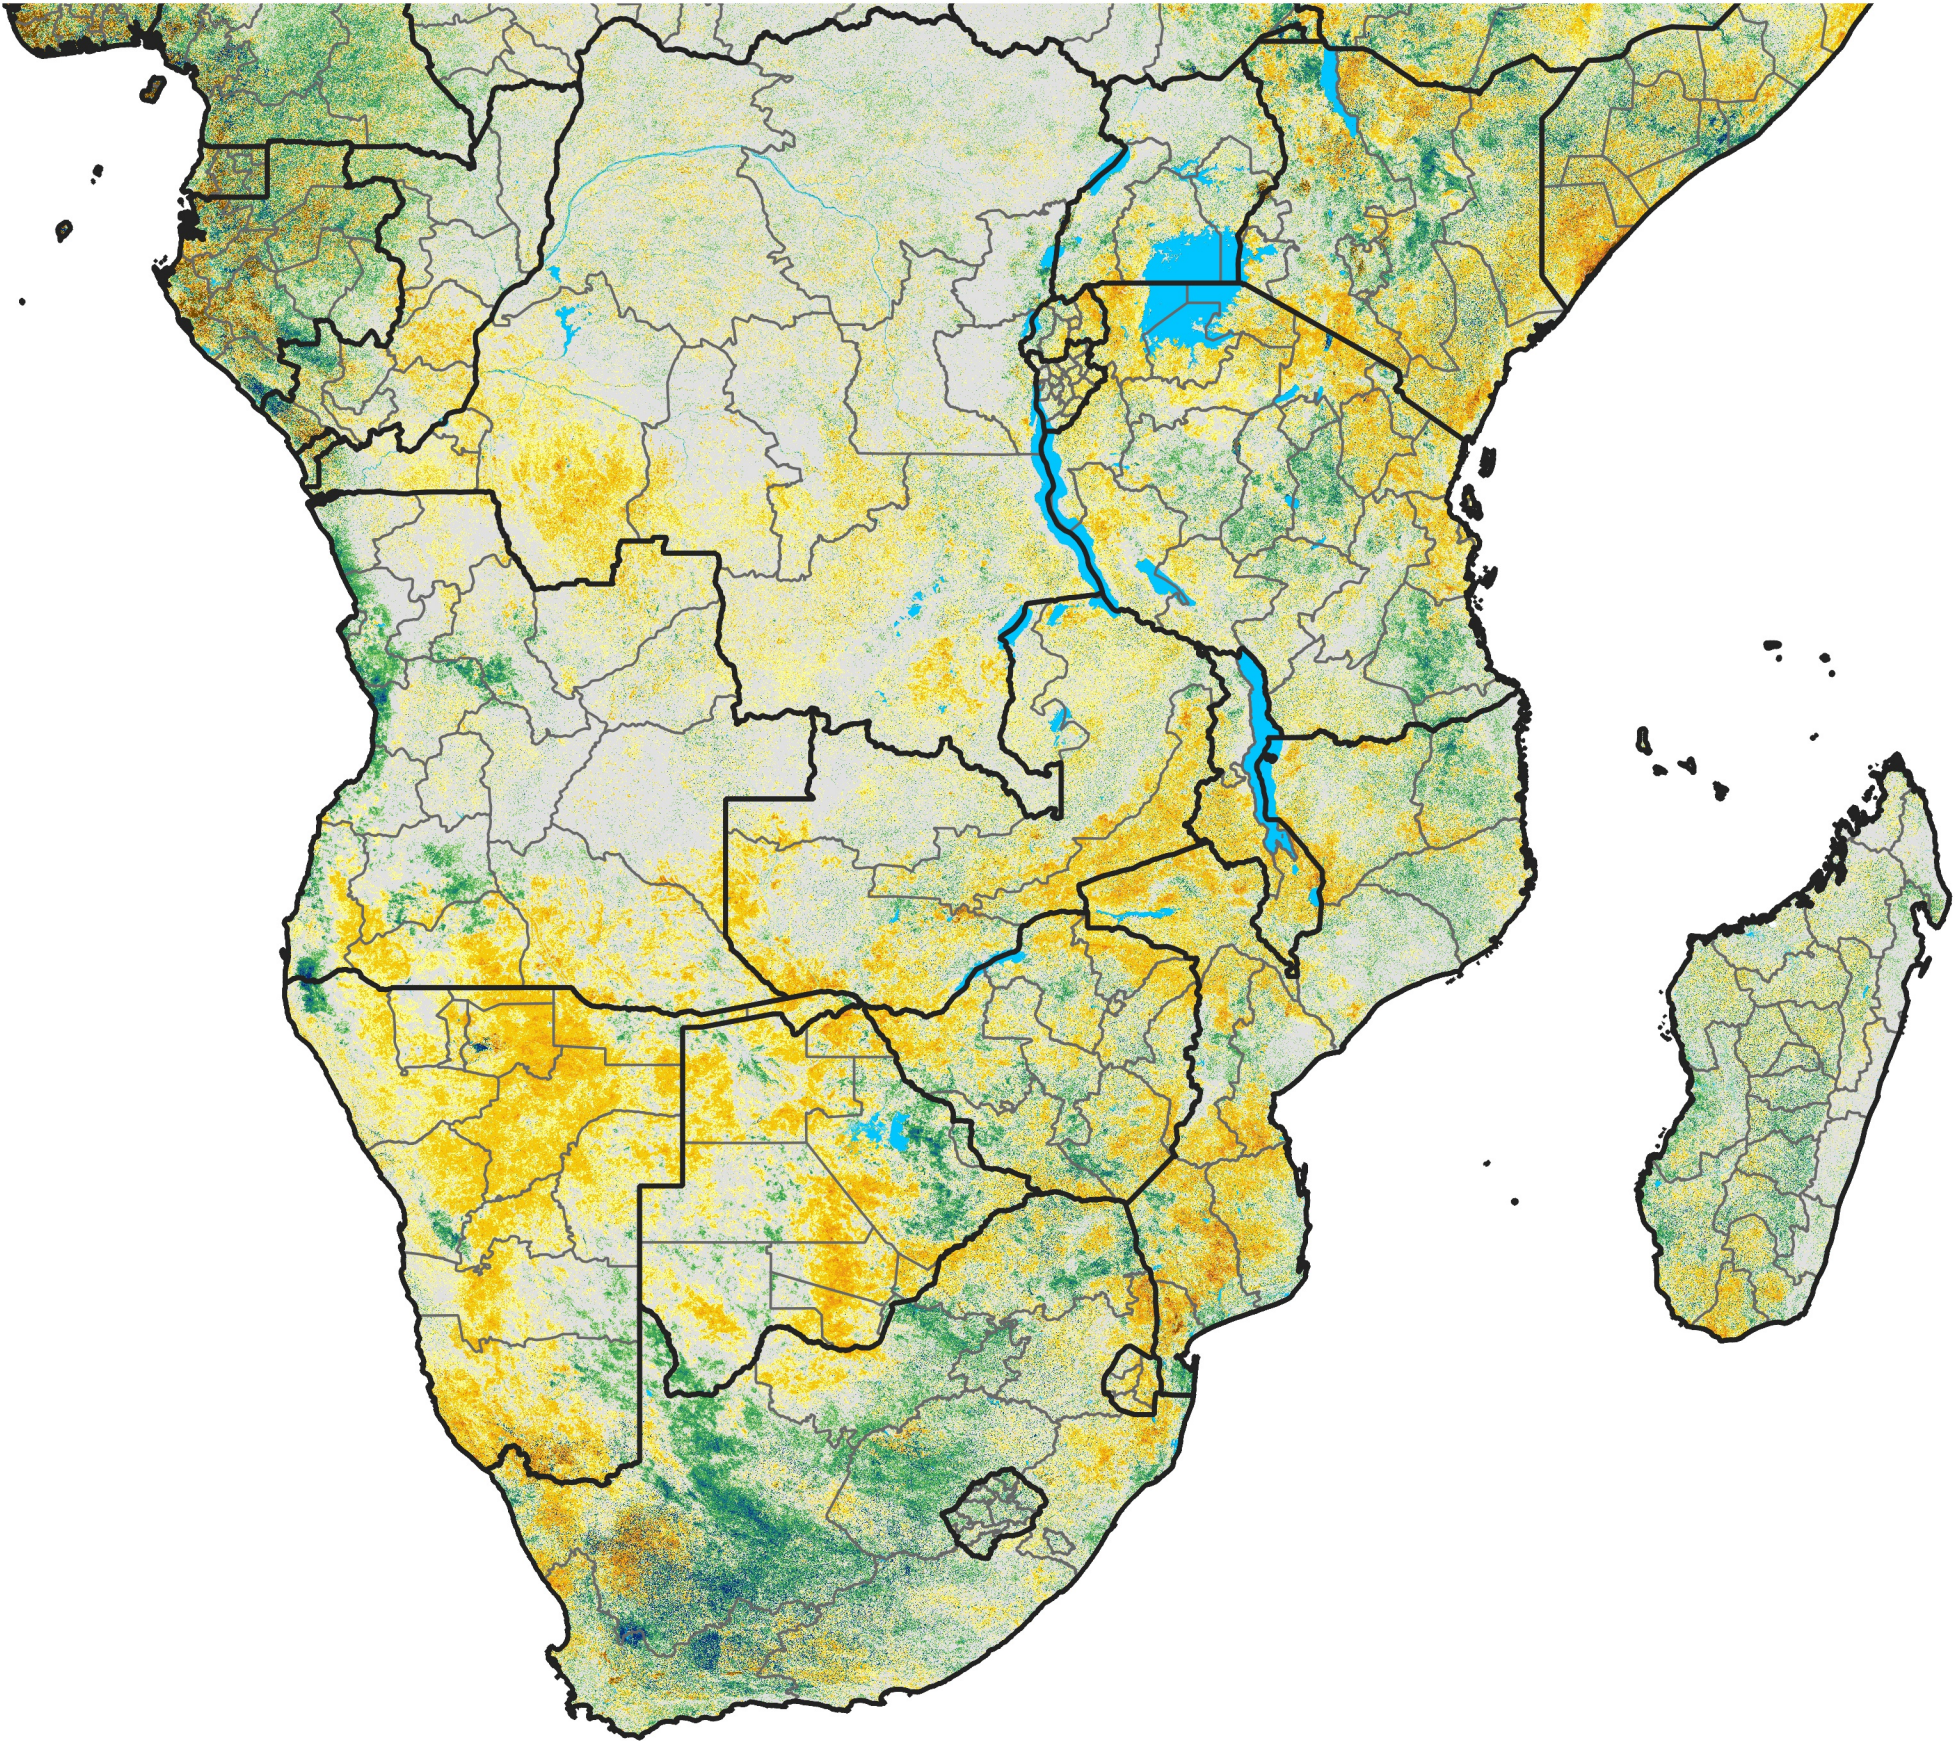

Southern Africa

Percent of Mean NDVI

2016 / Mean (2012 - 2021)
Period 42 / Jul 21 - 31, 2016

Percent of Normal