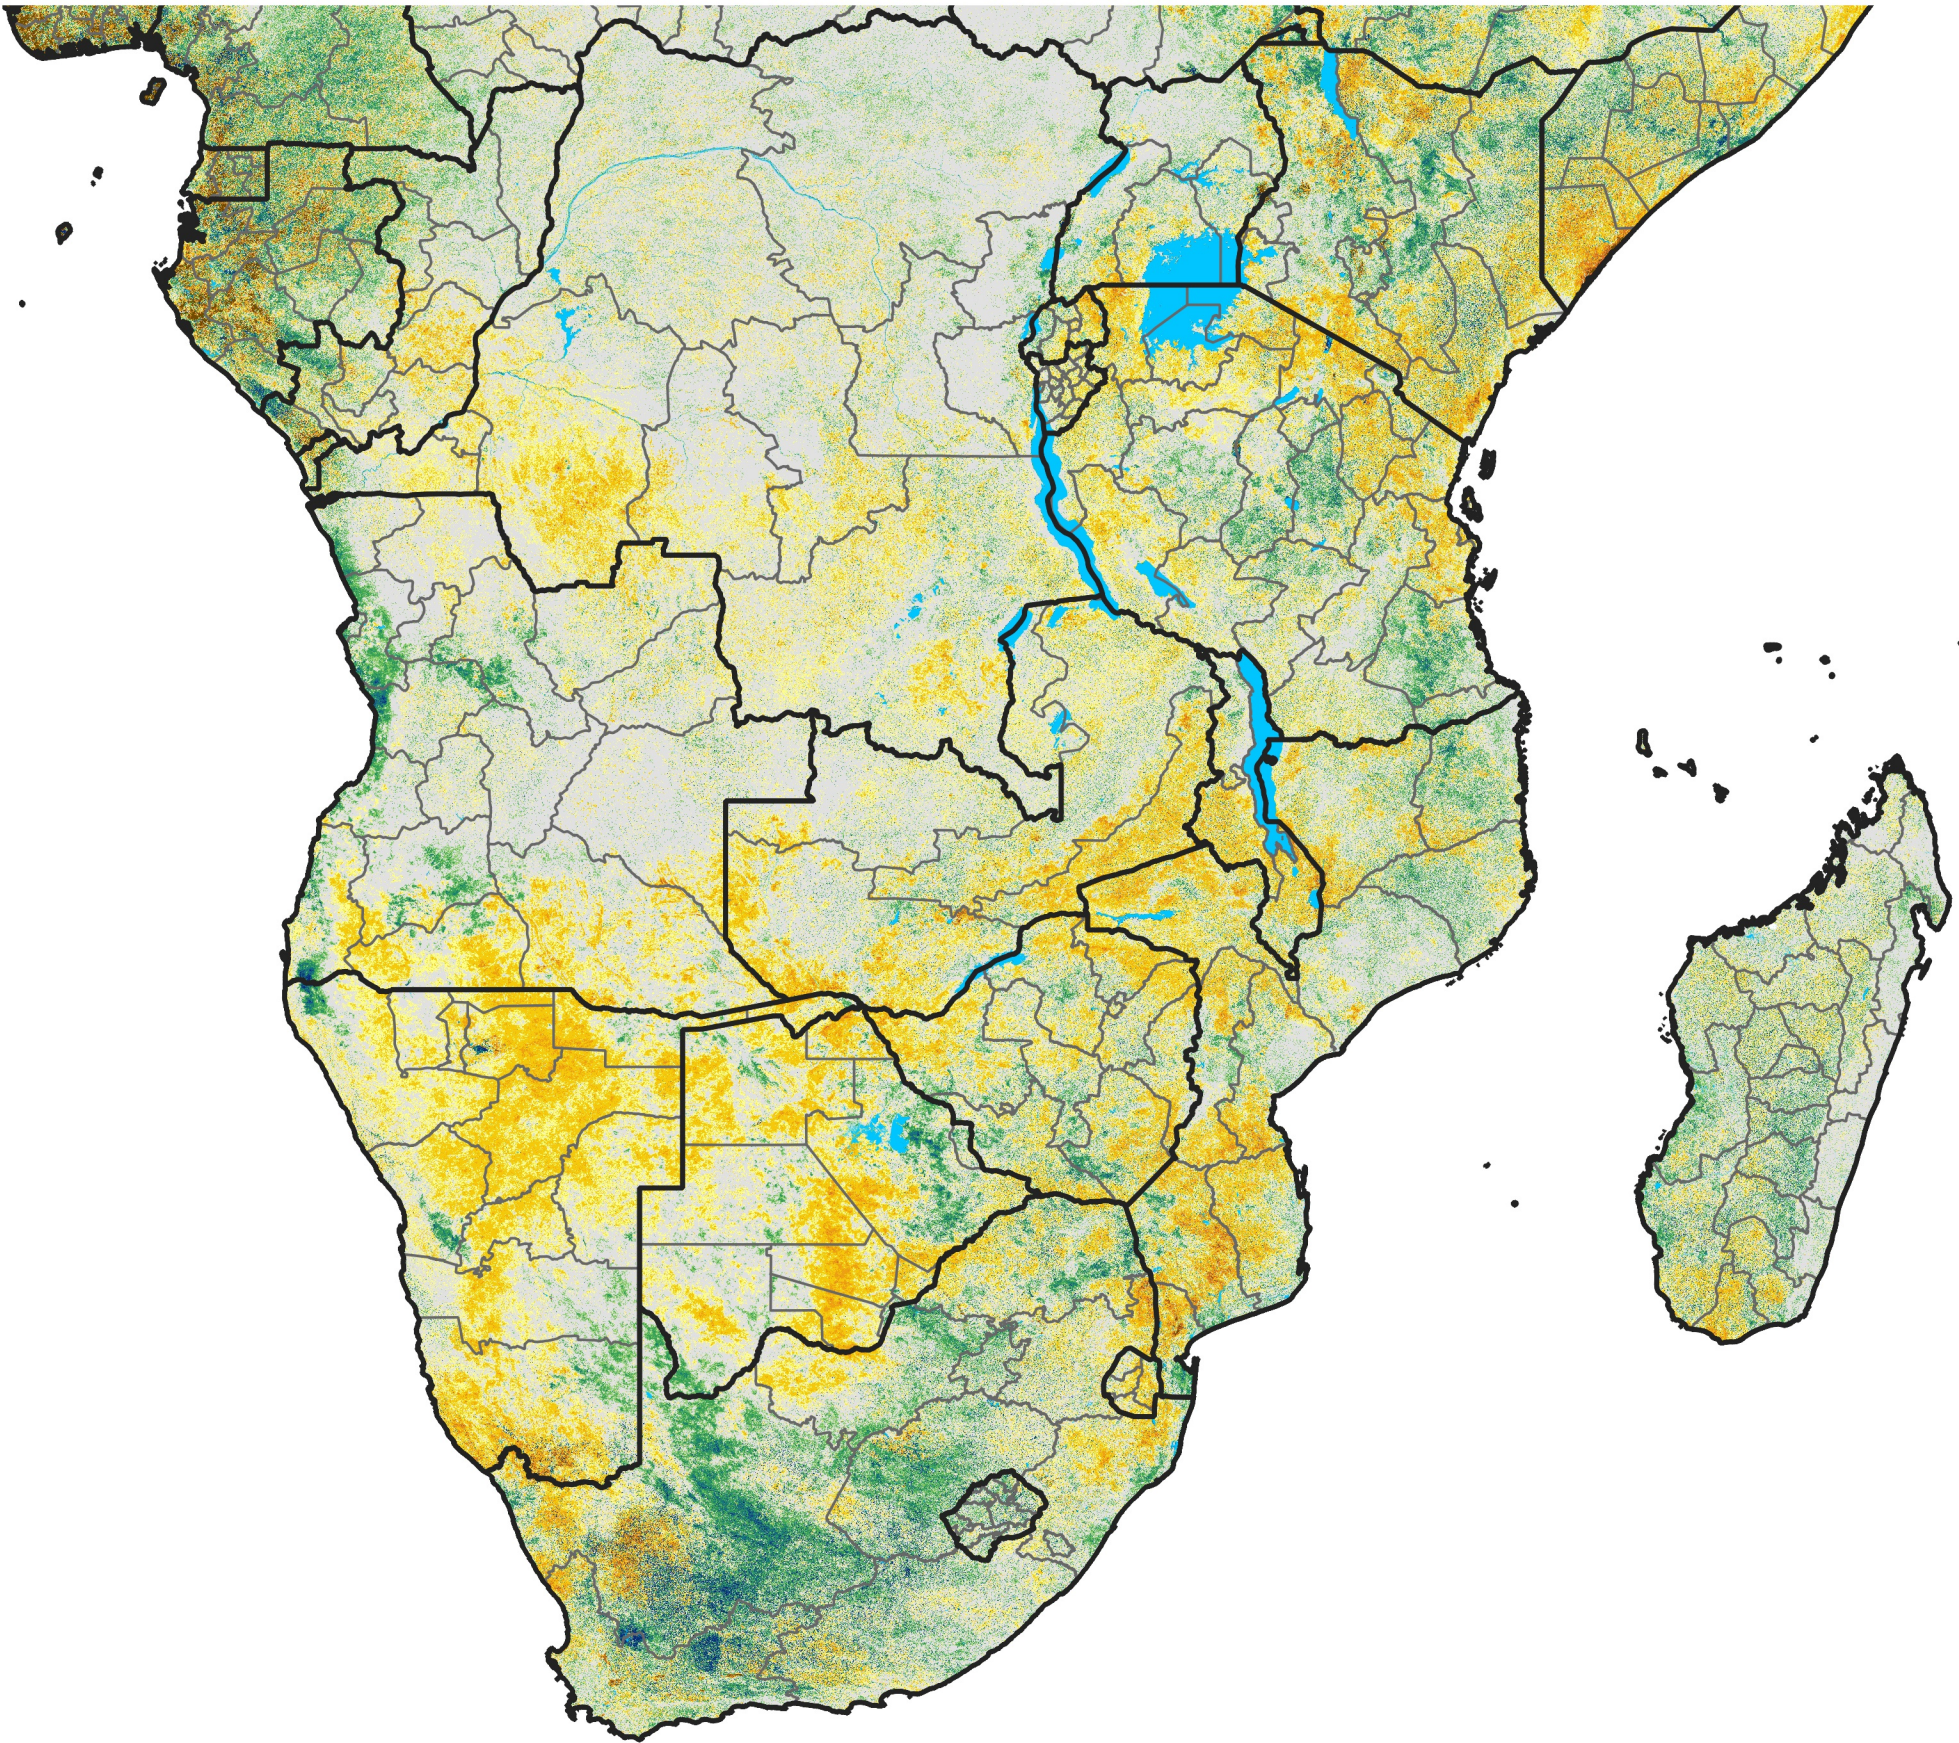

Southern Africa

Percent of Mean NDVI

2016 / Mean (2012 - 2021)
Period 43 / Jul 26 - Aug 05, 2016

Percent of Normal