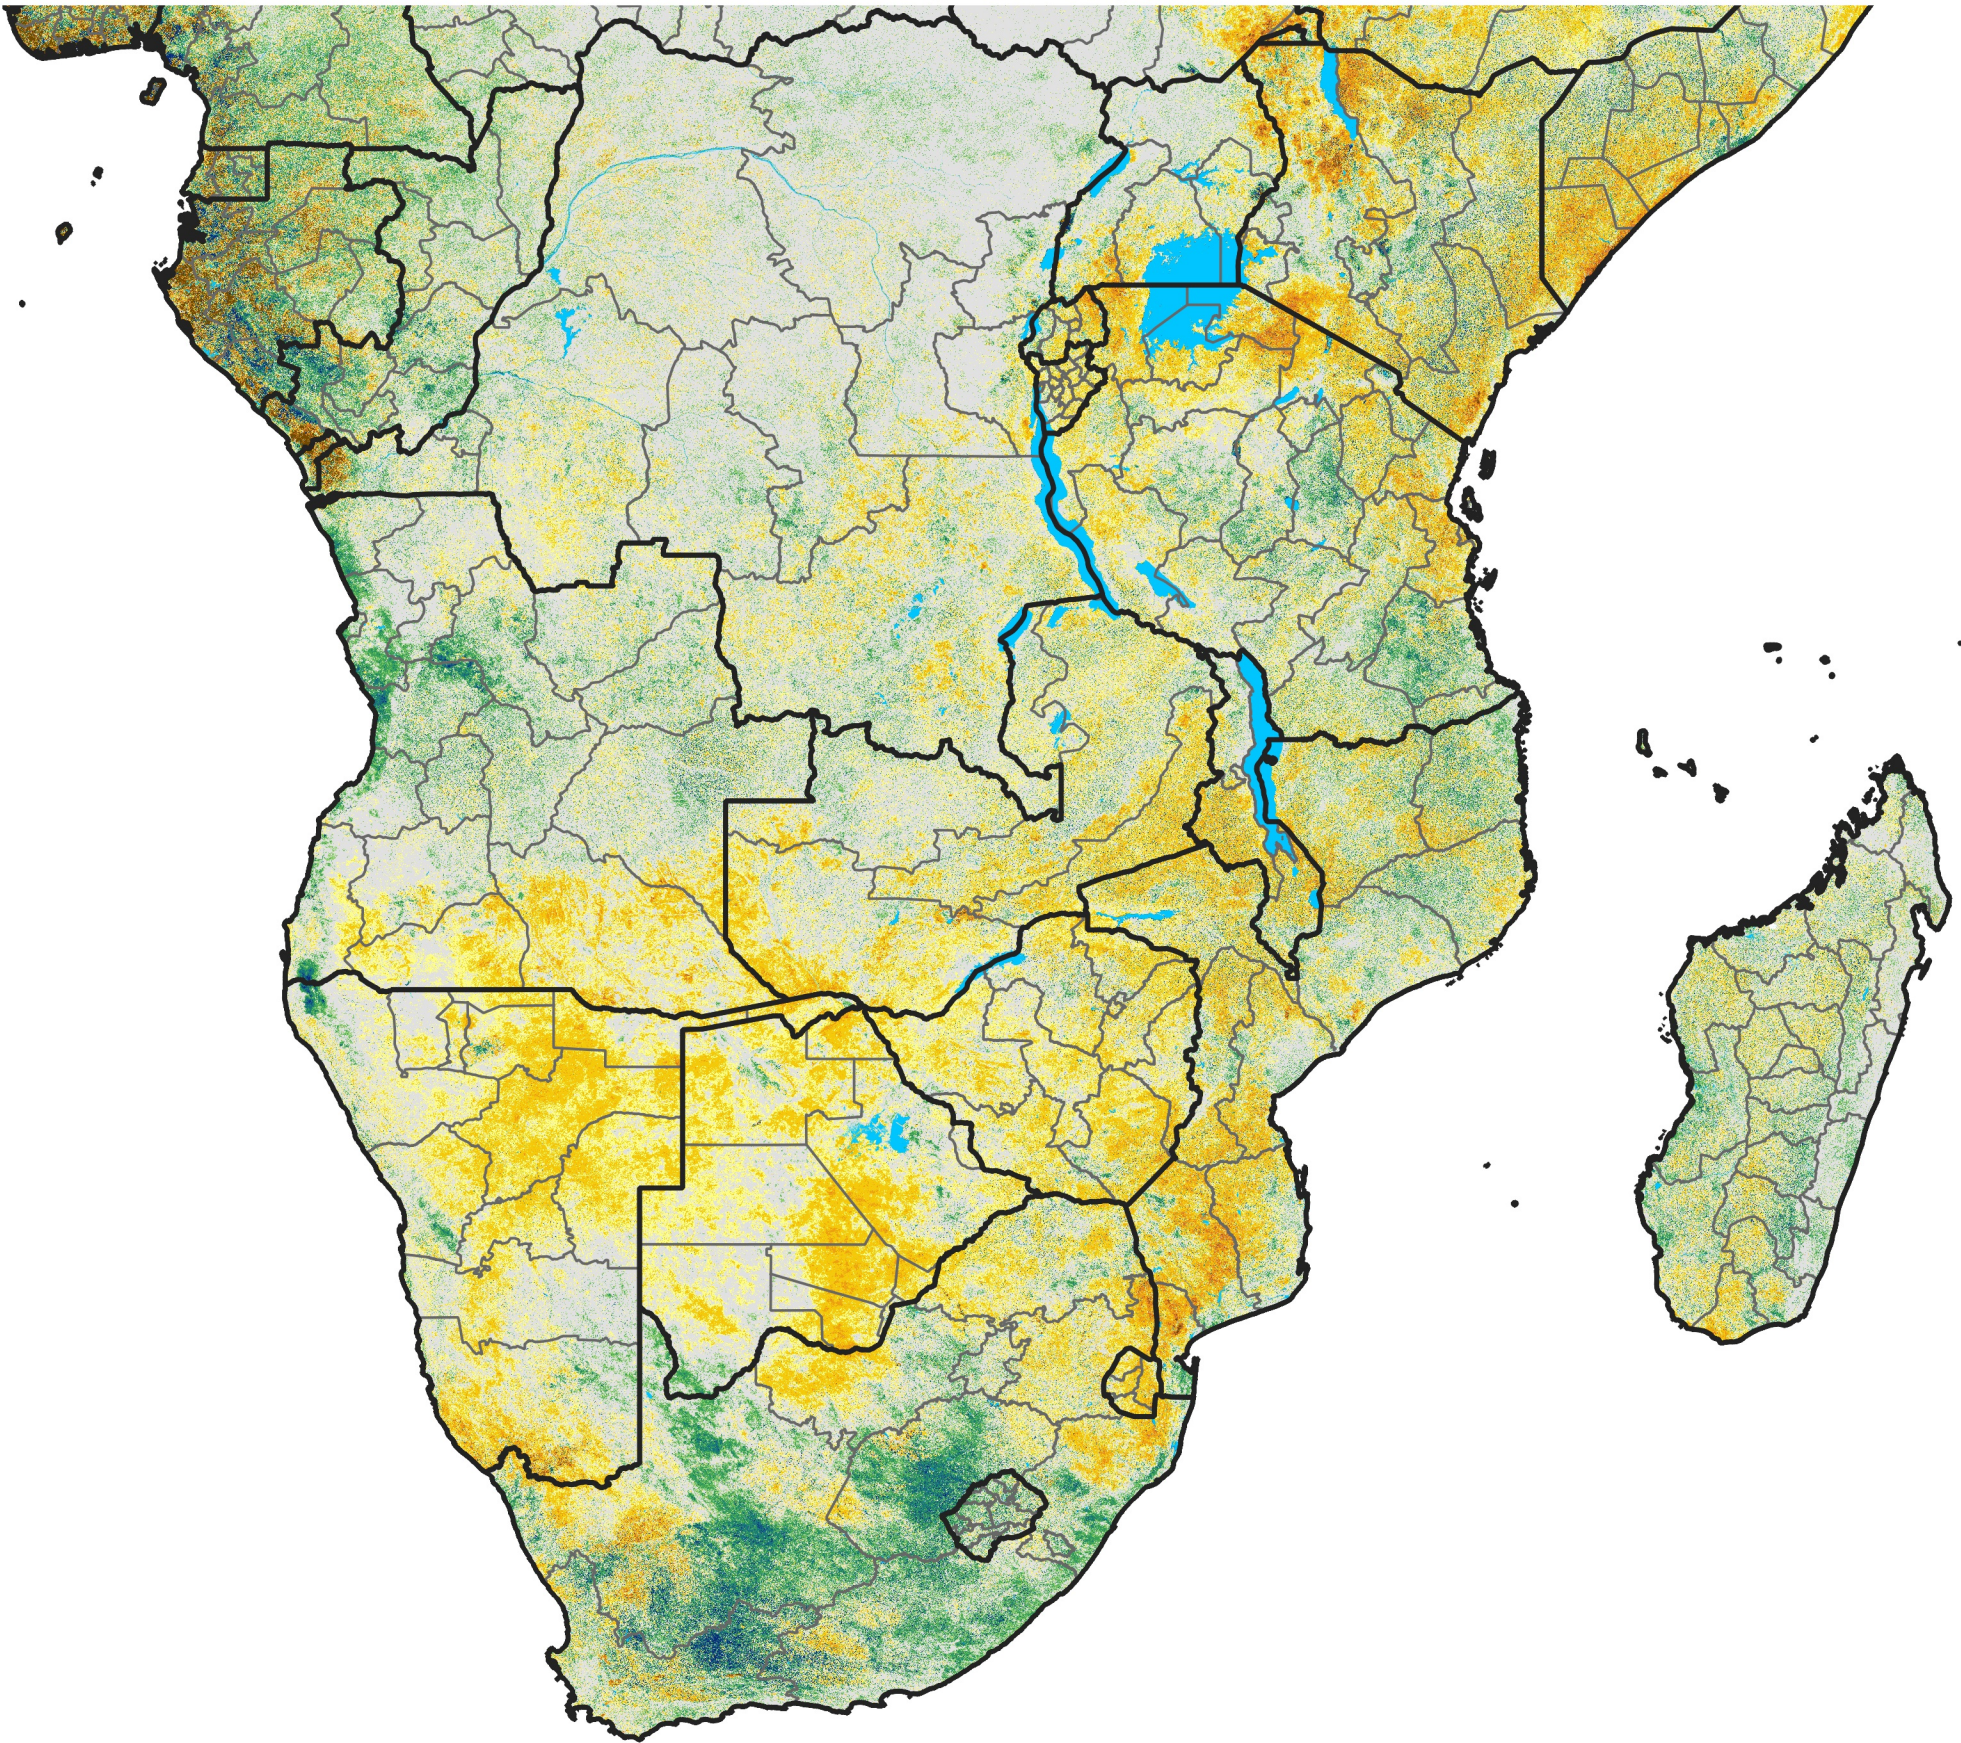

Southern Africa

Percent of Mean NDVI

2016 / Mean (2012 - 2021)
Period 49 / Aug 26 - Sep 05, 2016

Percent of Normal