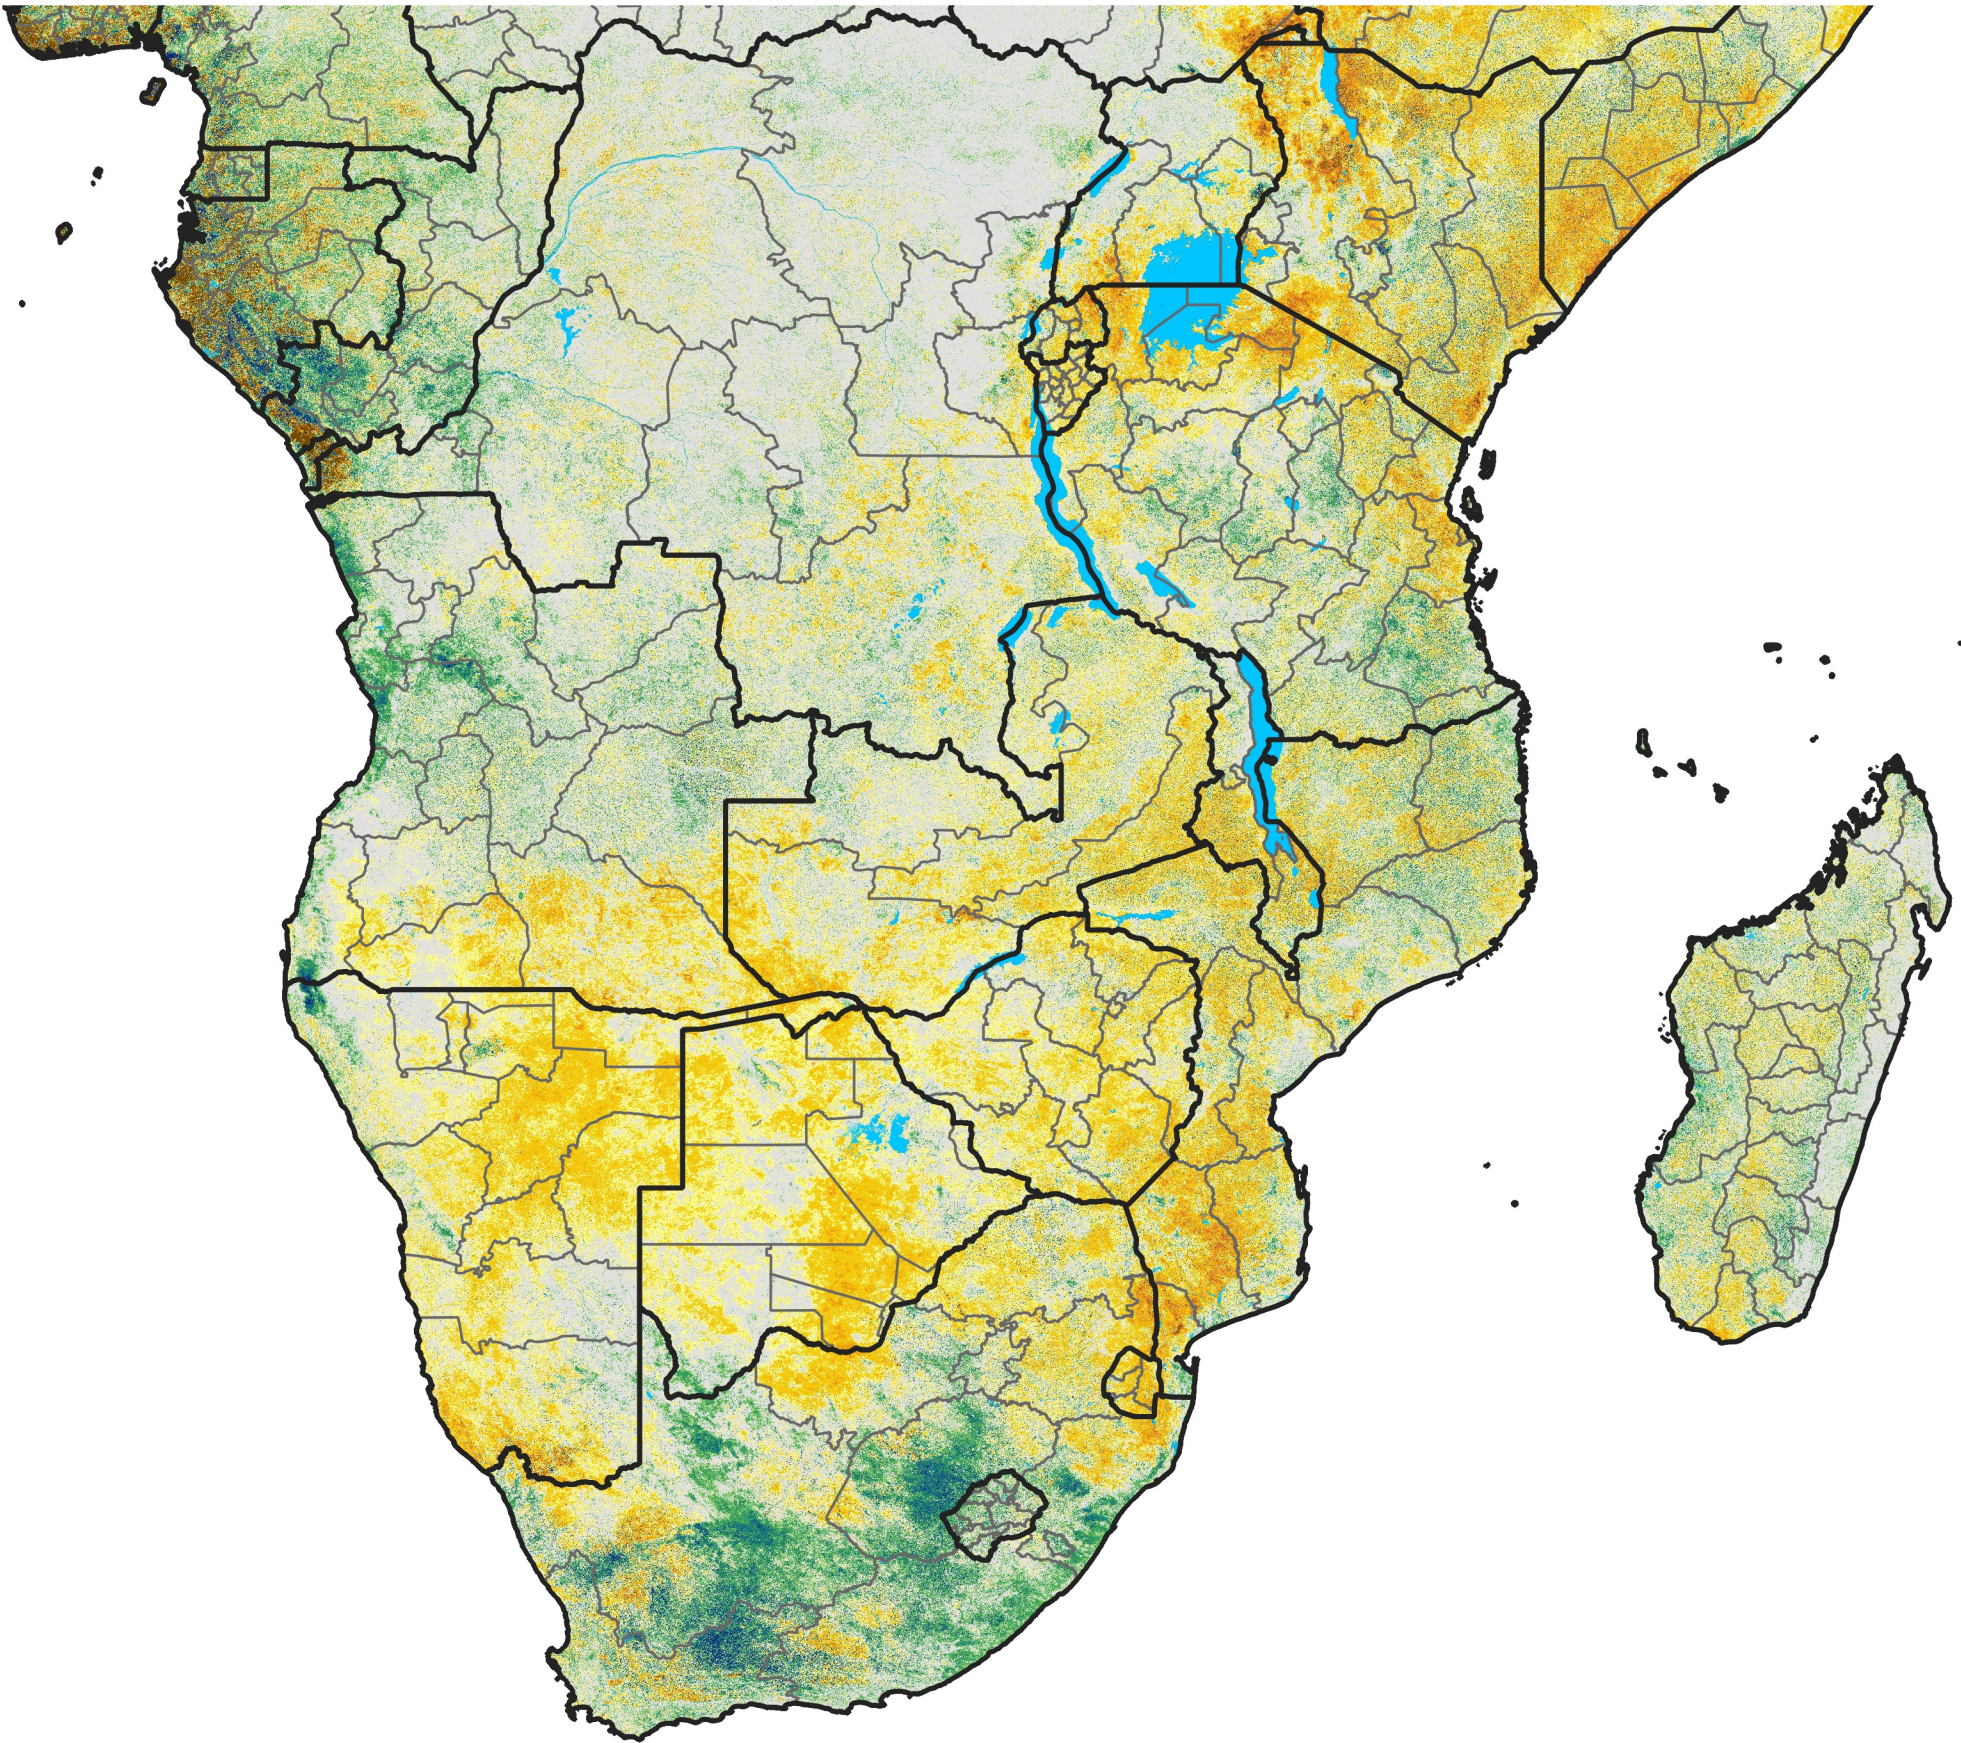

Southern Africa

Percent of Mean NDVI

2016 / Mean (2012 - 2021)
Period 51 / Sep 06 - 15, 2016

Percent of Normal