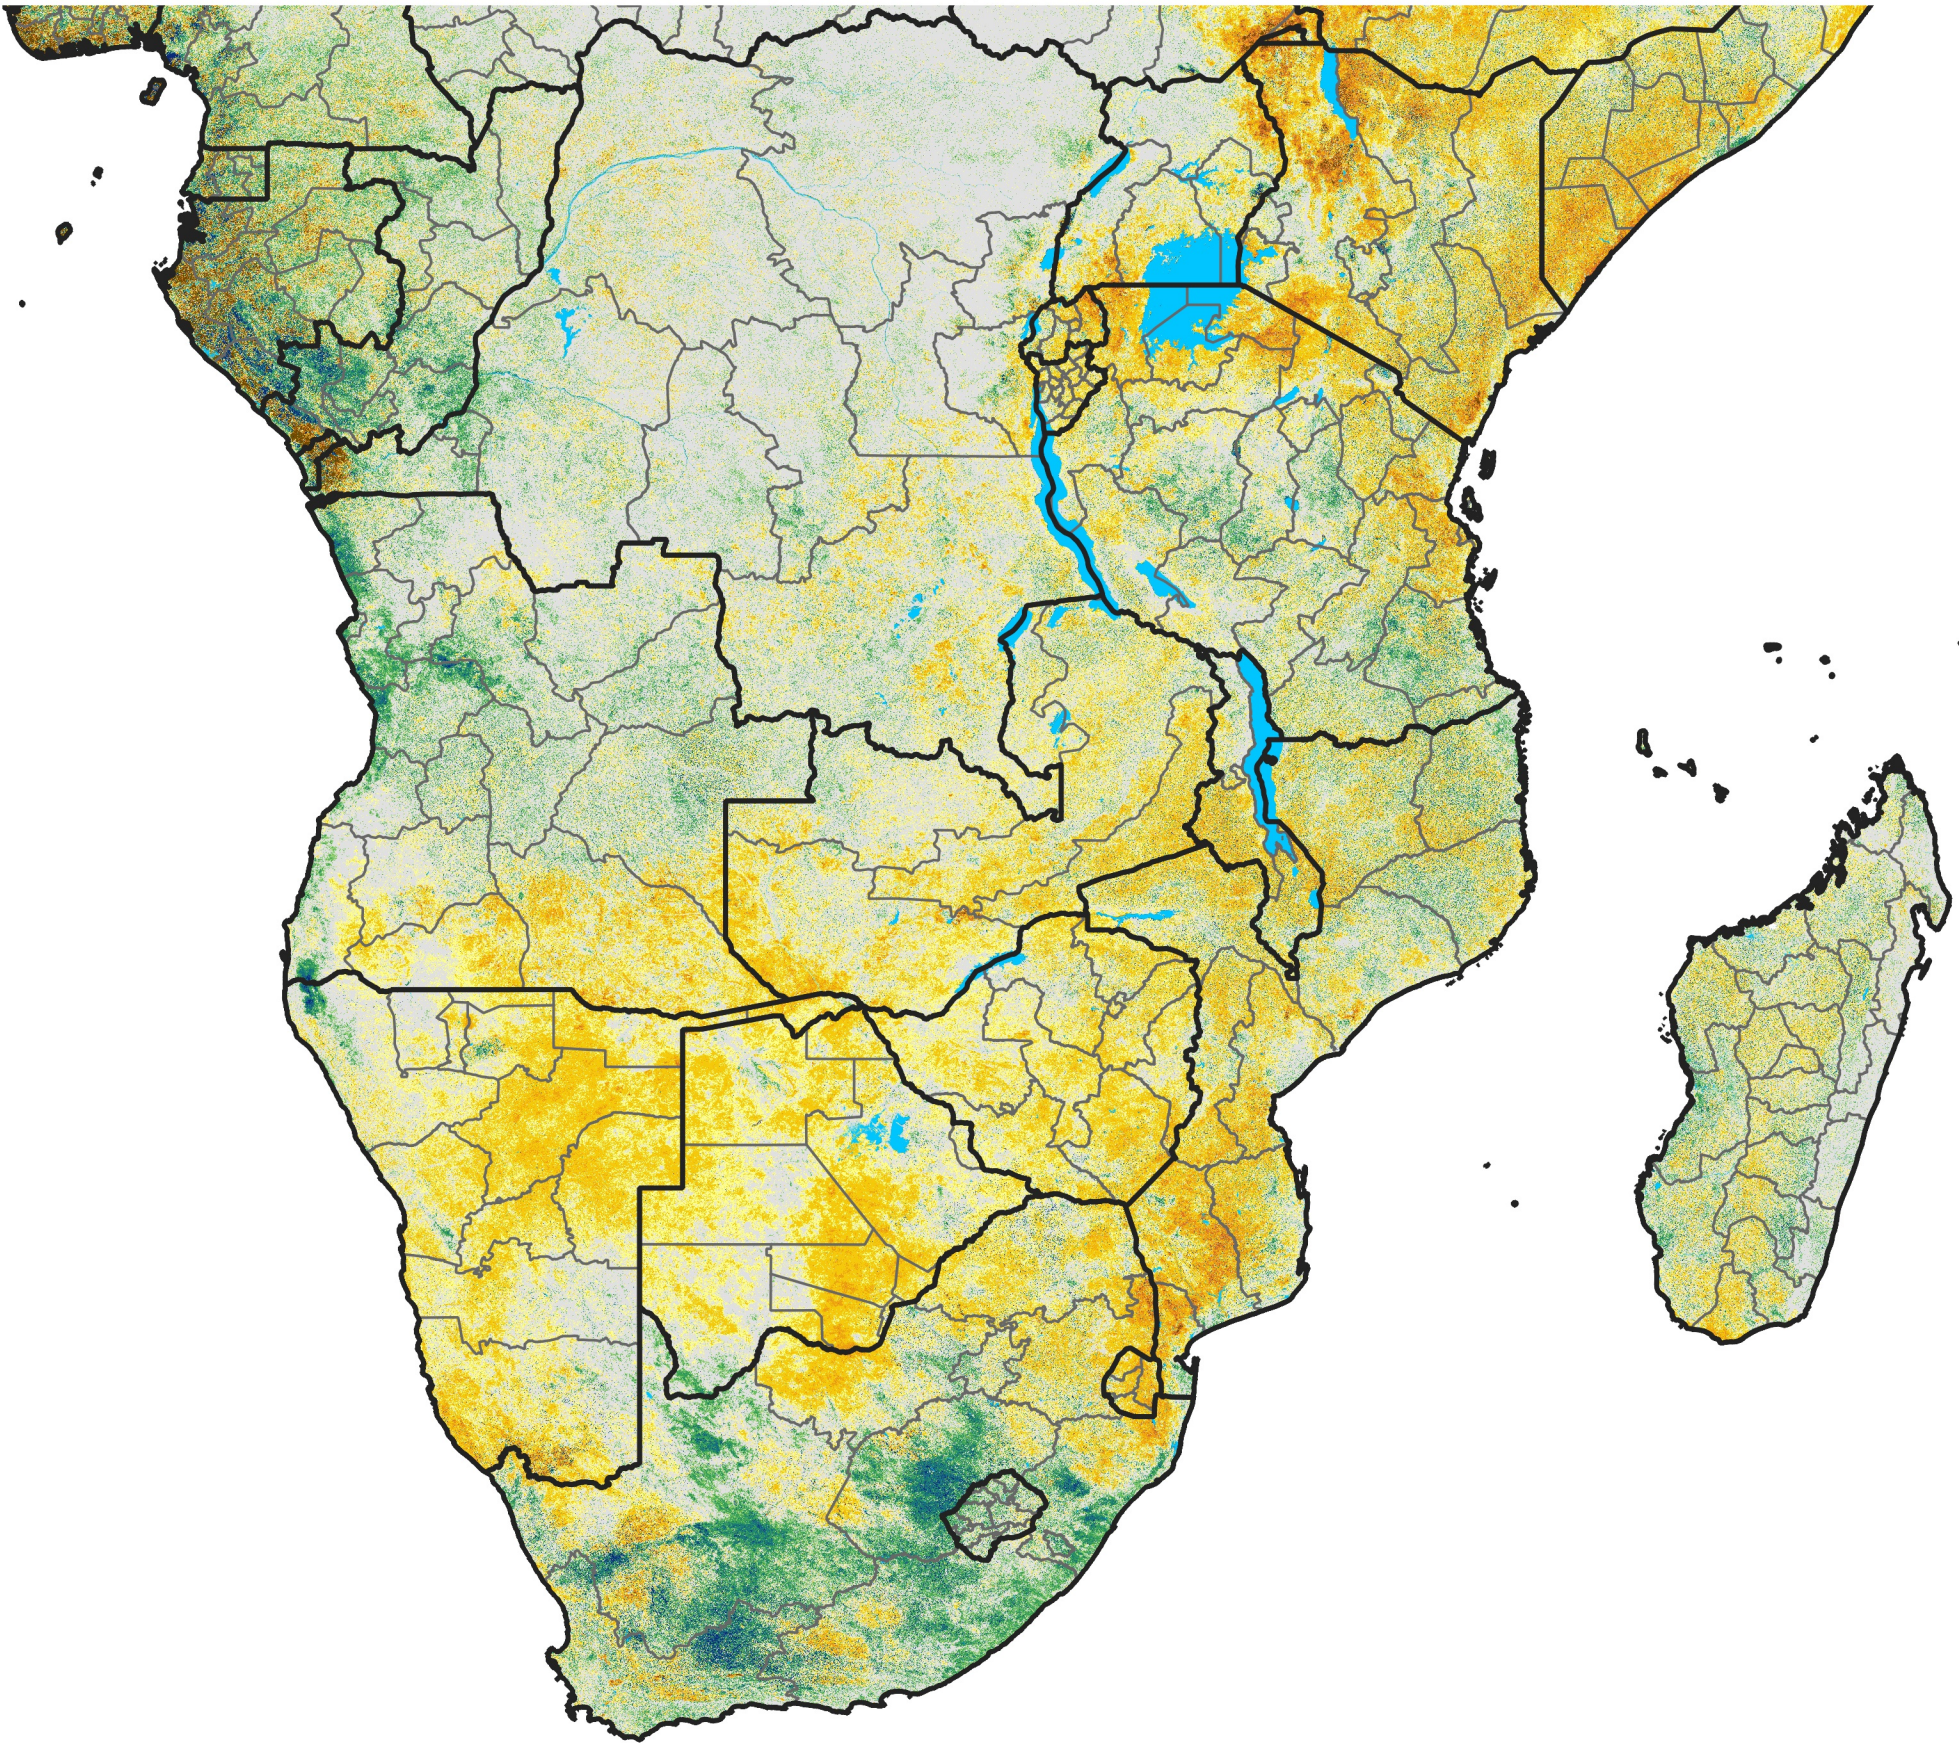

Southern Africa

Percent of Mean NDVI

2016 / Mean (2012 - 2021)
Period 52 / Sep 11 - 20, 2016

Percent of Normal