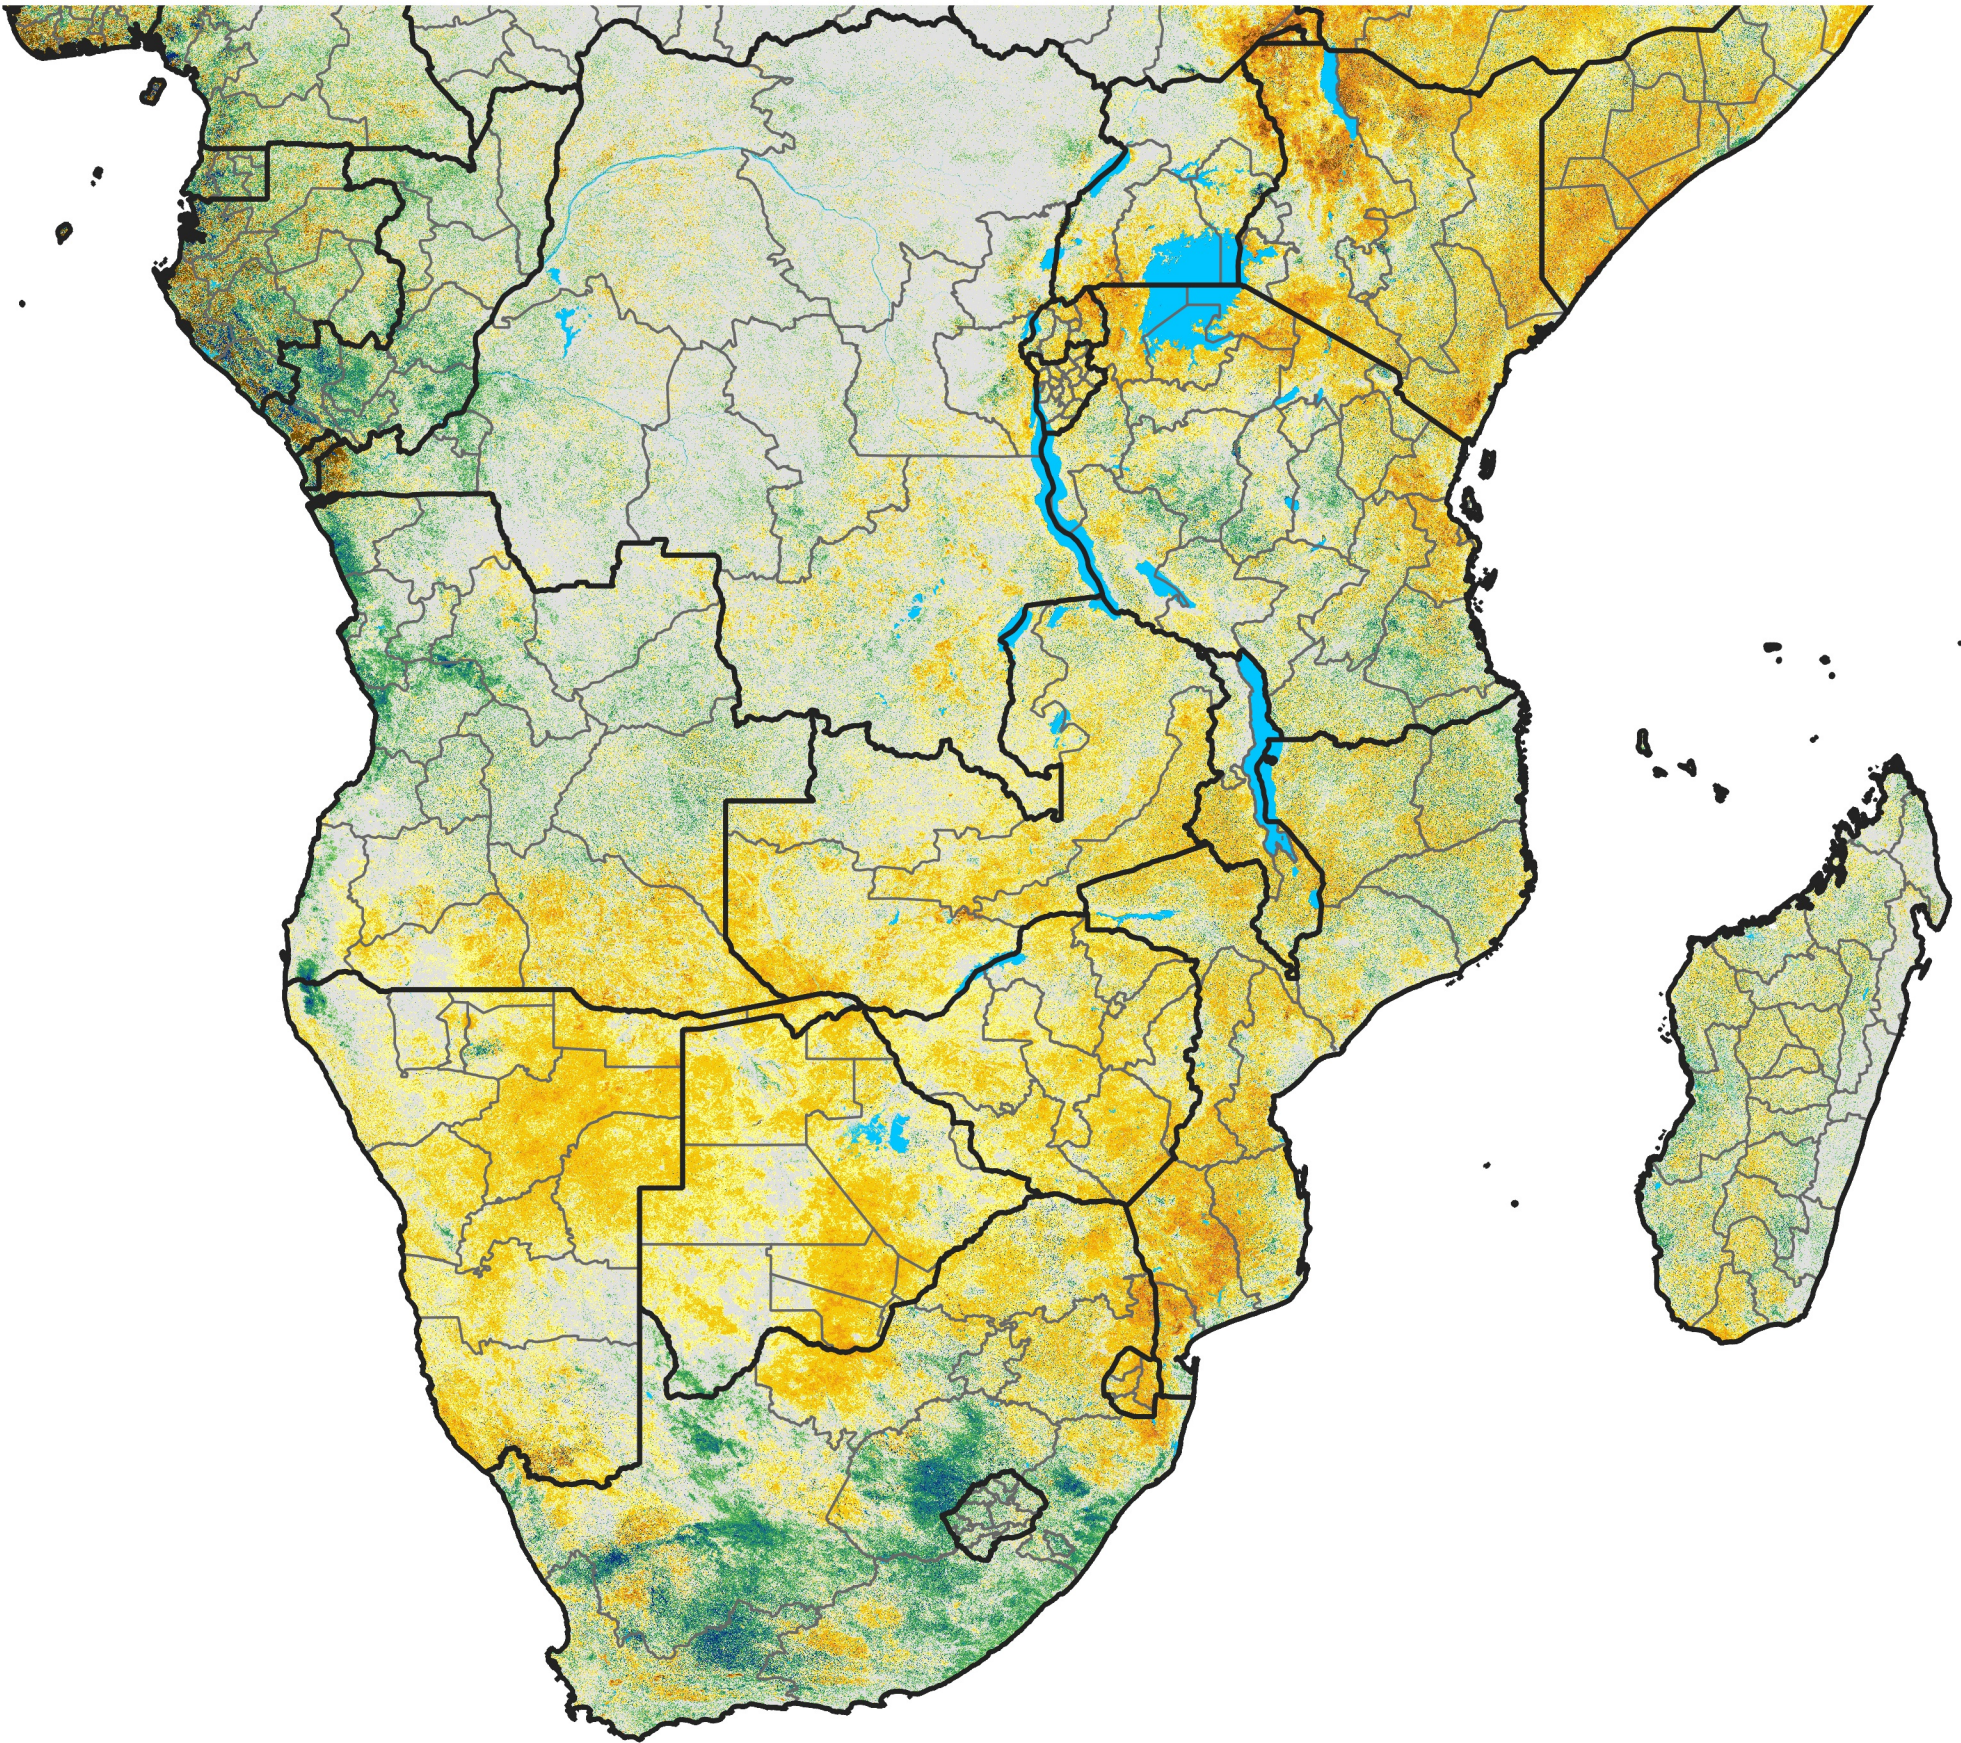

**Southern Africa**  
**Percent of Mean NDVI**  
2016 / Mean (2012 - 2021)  
Period 53 / Sep 16 - 25, 2016

**Percent of Normal**