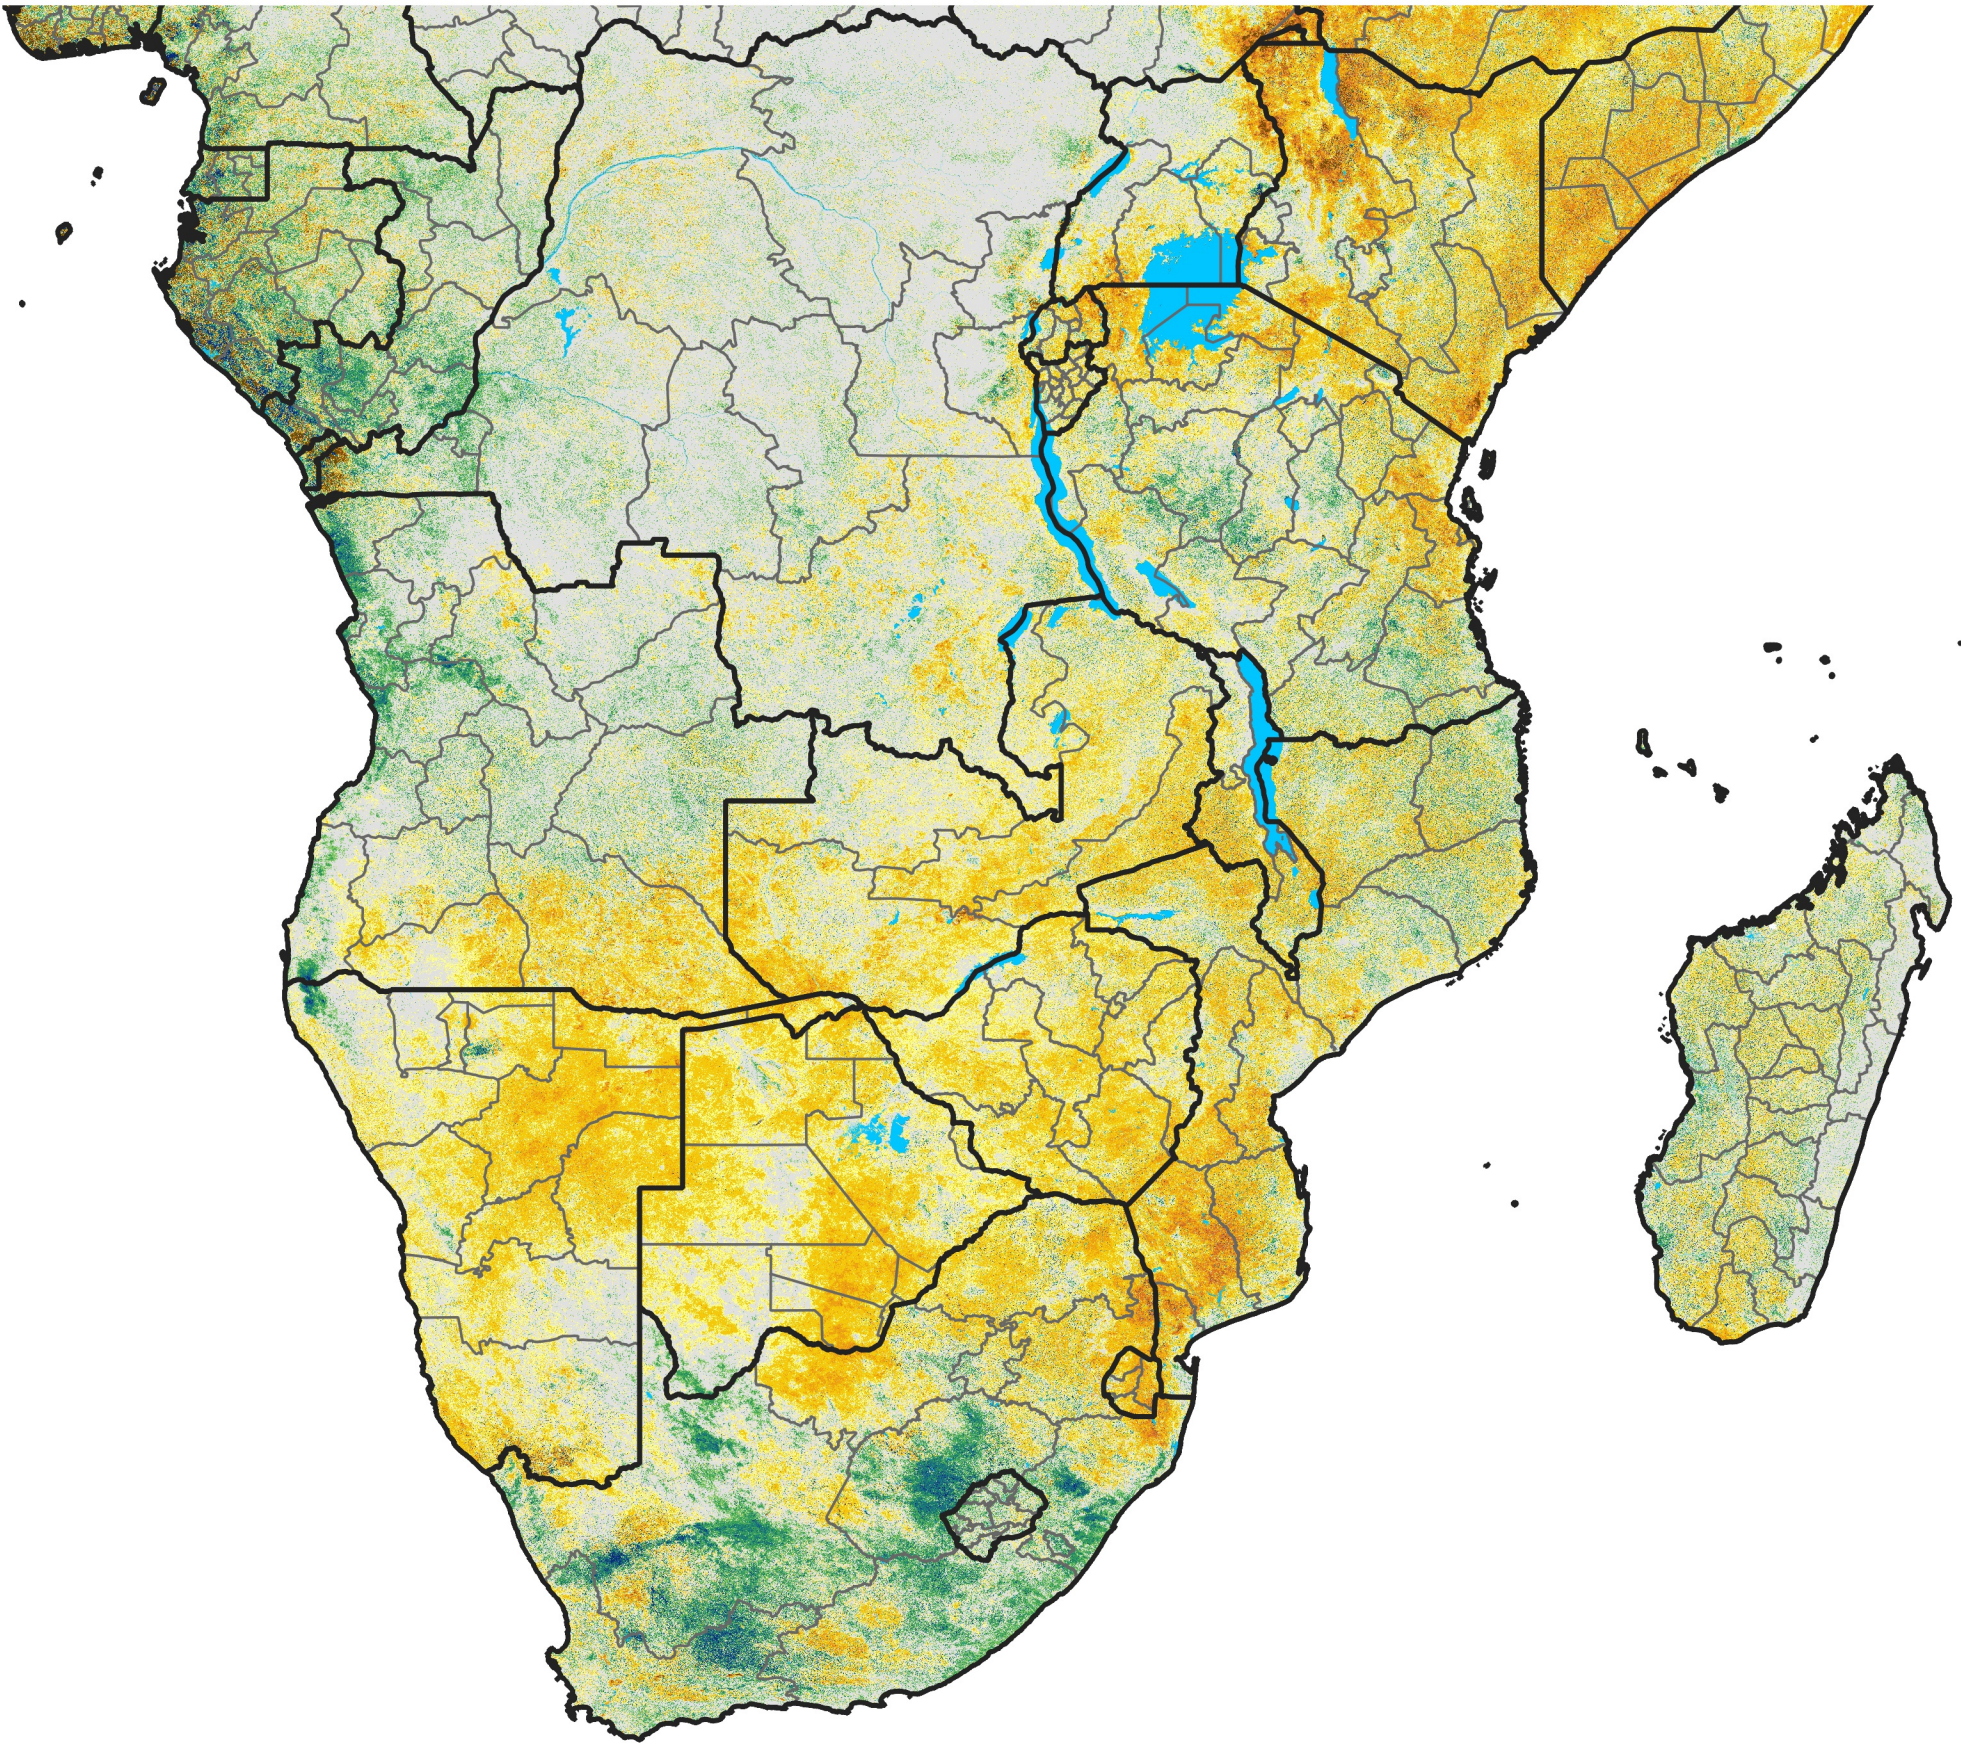

Southern Africa

Percent of Mean NDVI

2016 / Mean (2012 - 2021)
Period 54 / Sep 21 - 30, 2016

Percent of Normal