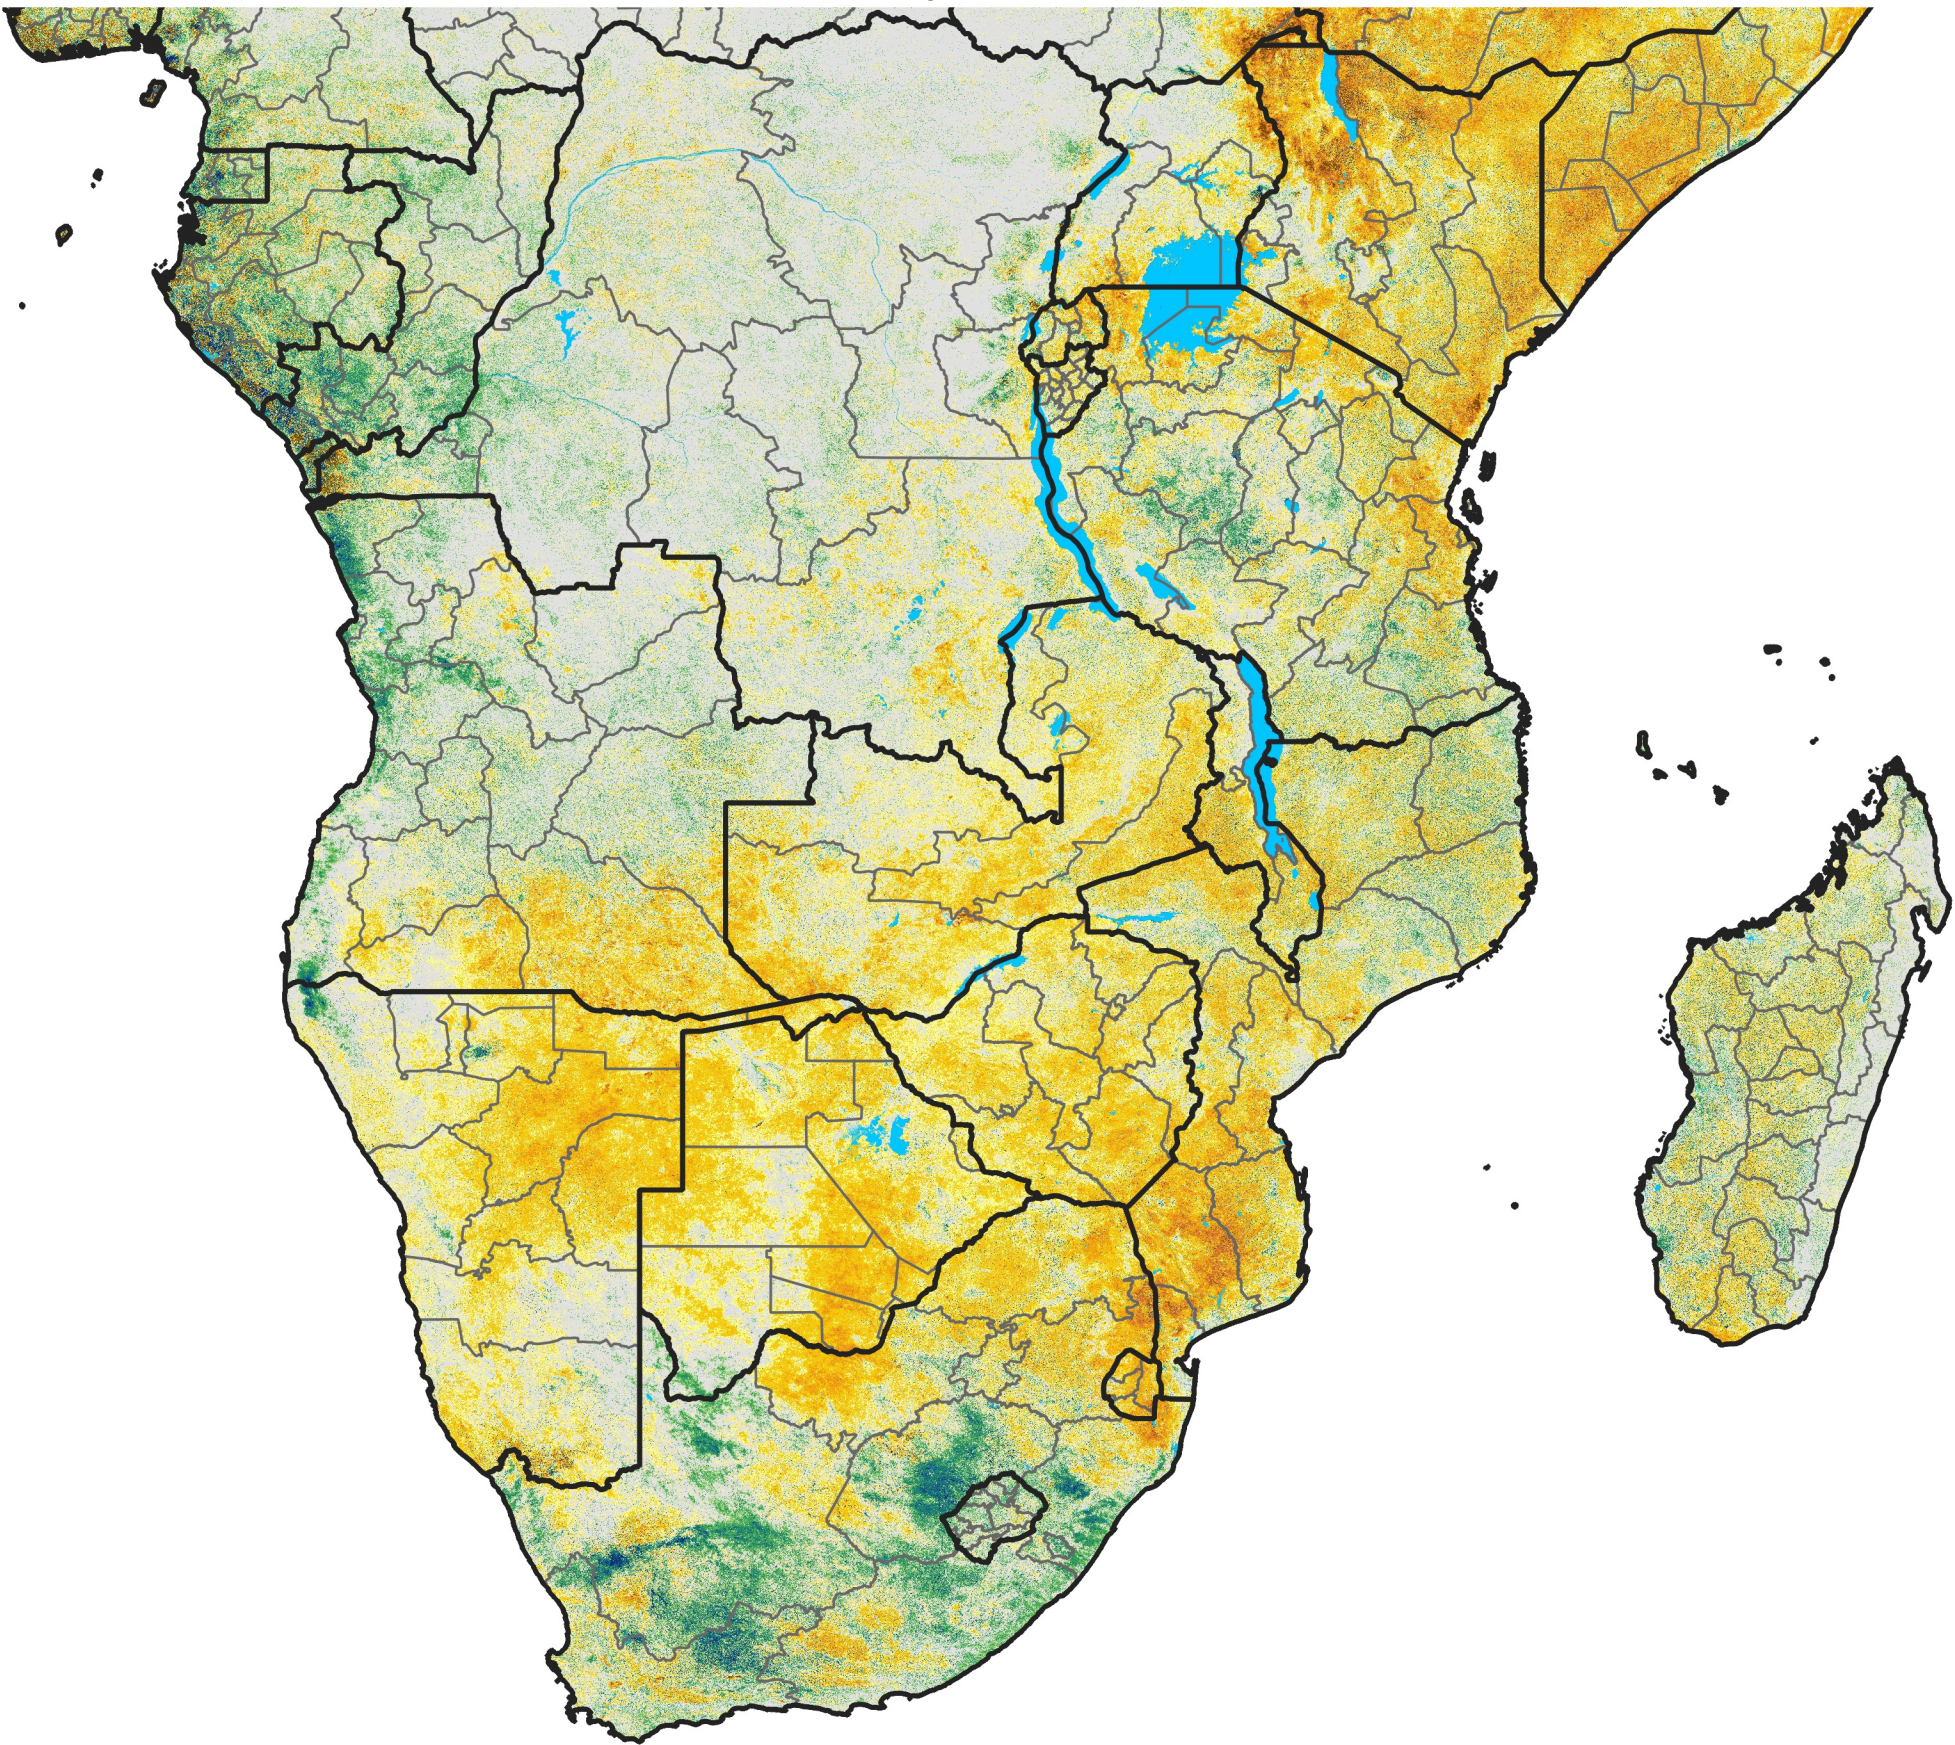

Southern Africa

Percent of Mean NDVI

2016 / Mean (2012 - 2021)

Period 55 / Sep 26 - Oct 05, 2016

Percent of Normal