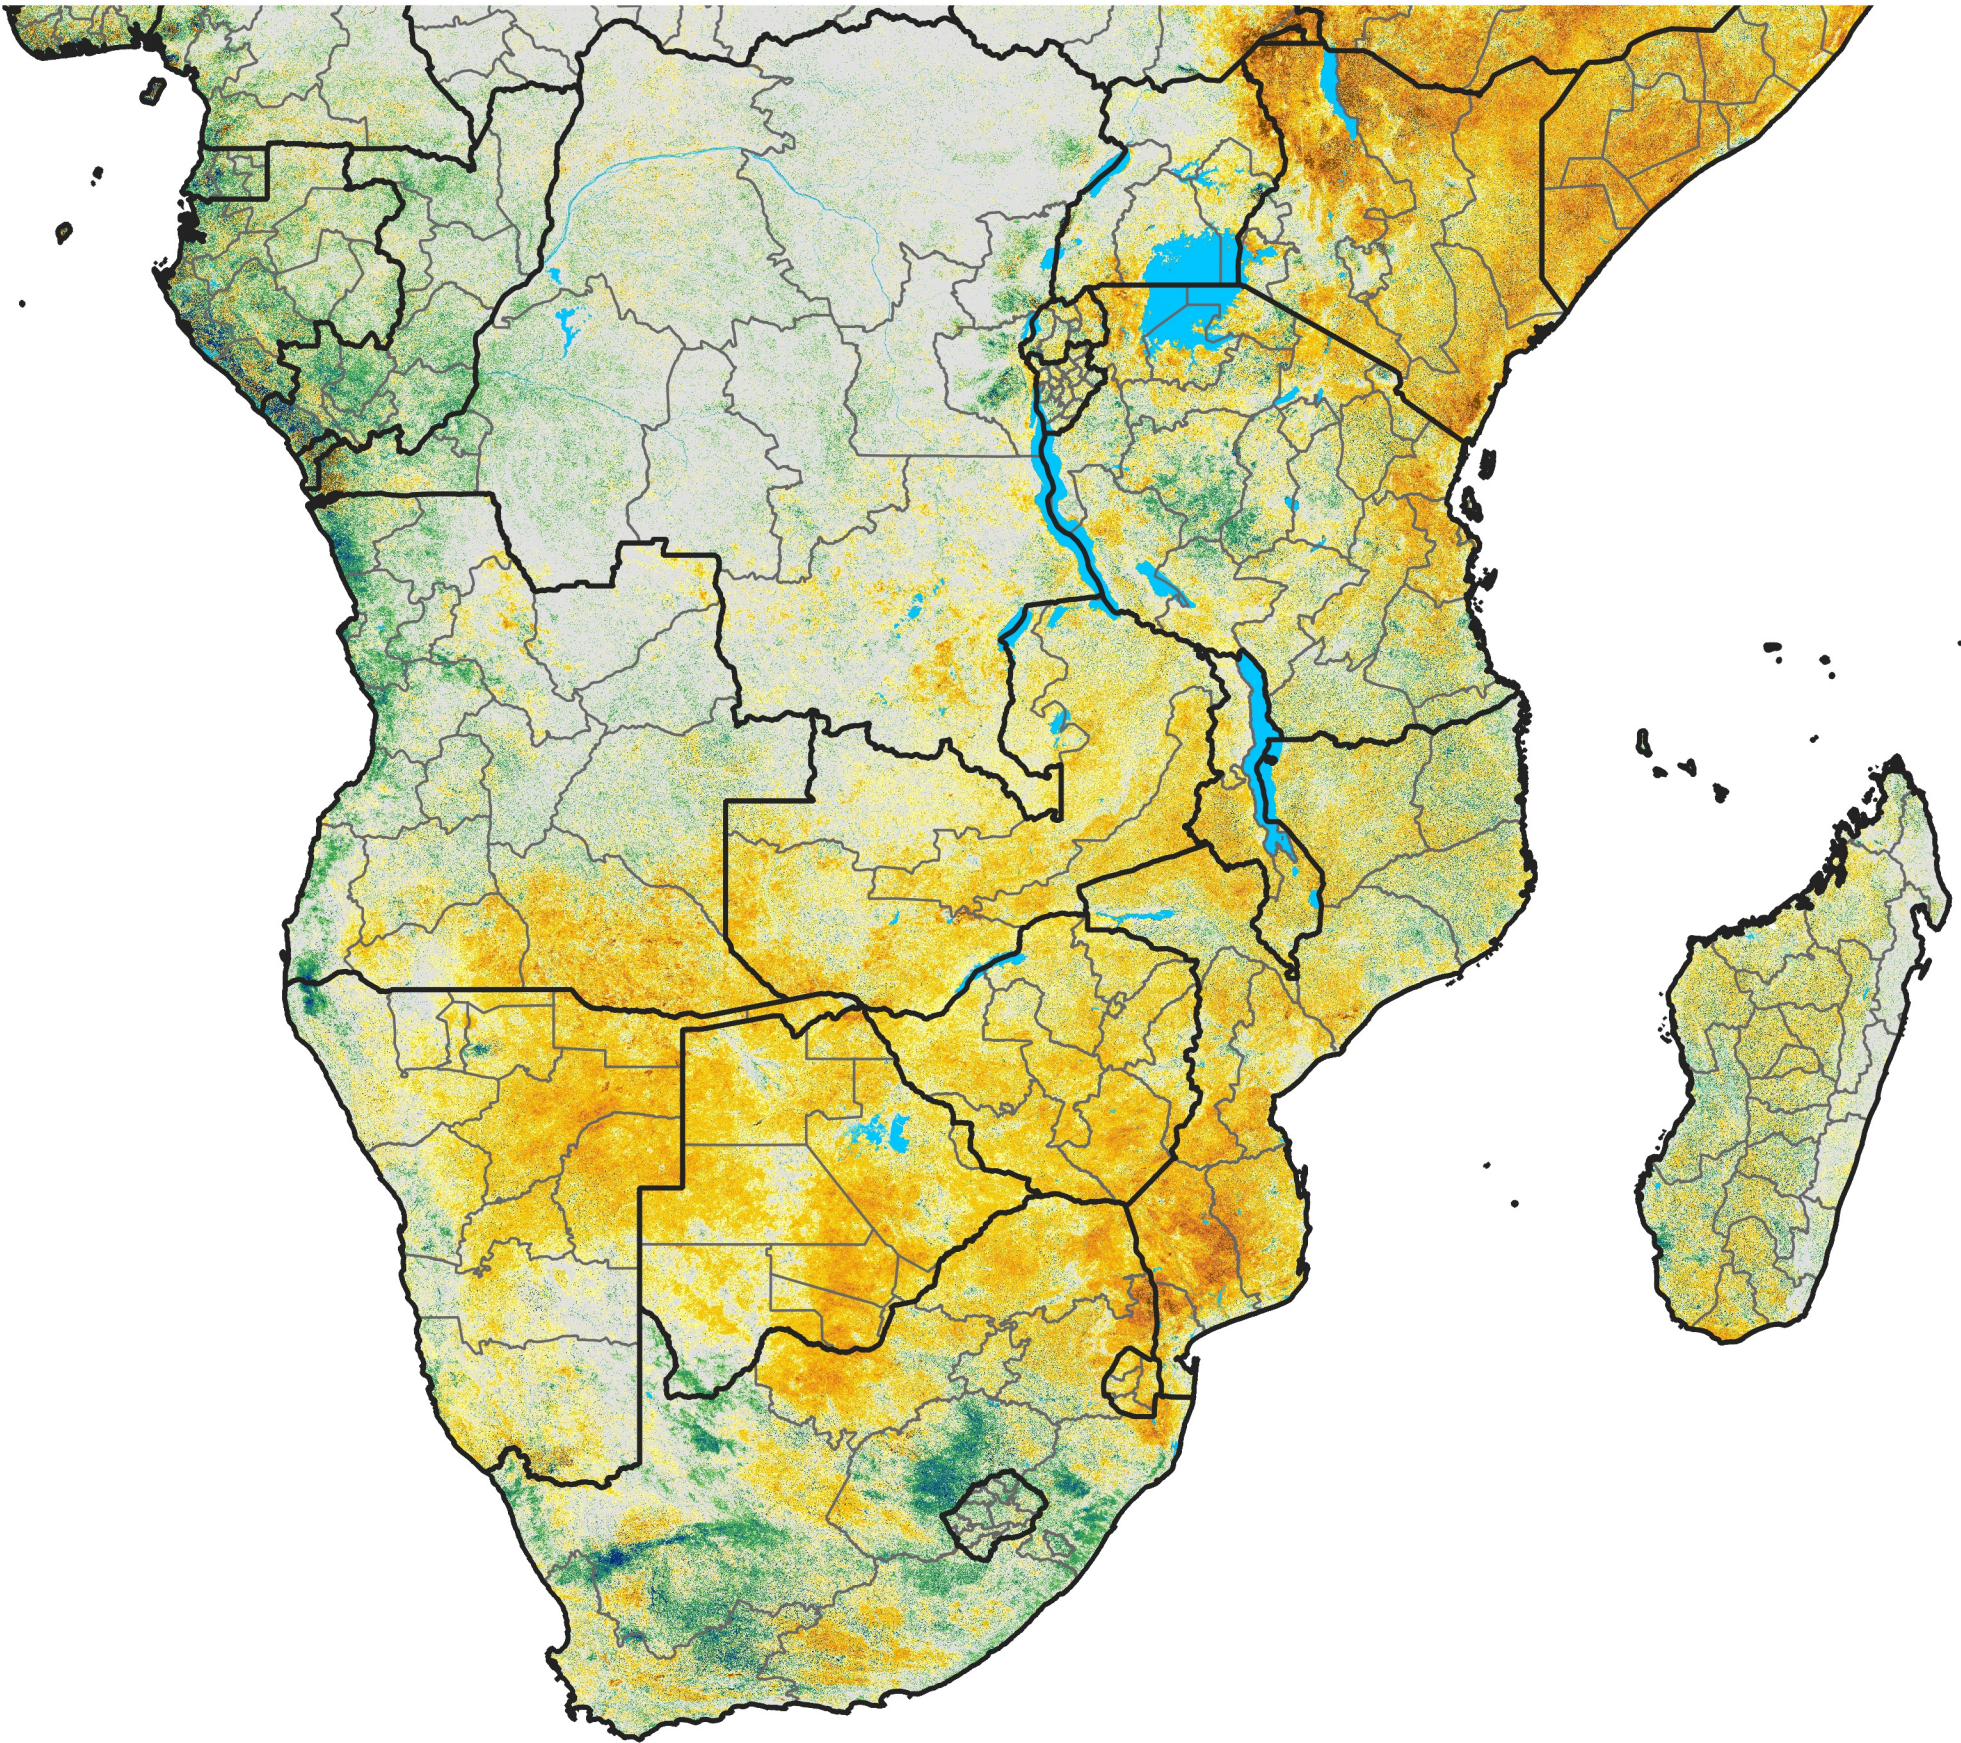

Southern Africa

Percent of Mean NDVI

2016 / Mean (2012 - 2021)
Period 57 / Oct 06 - 15, 2016

Percent of Normal