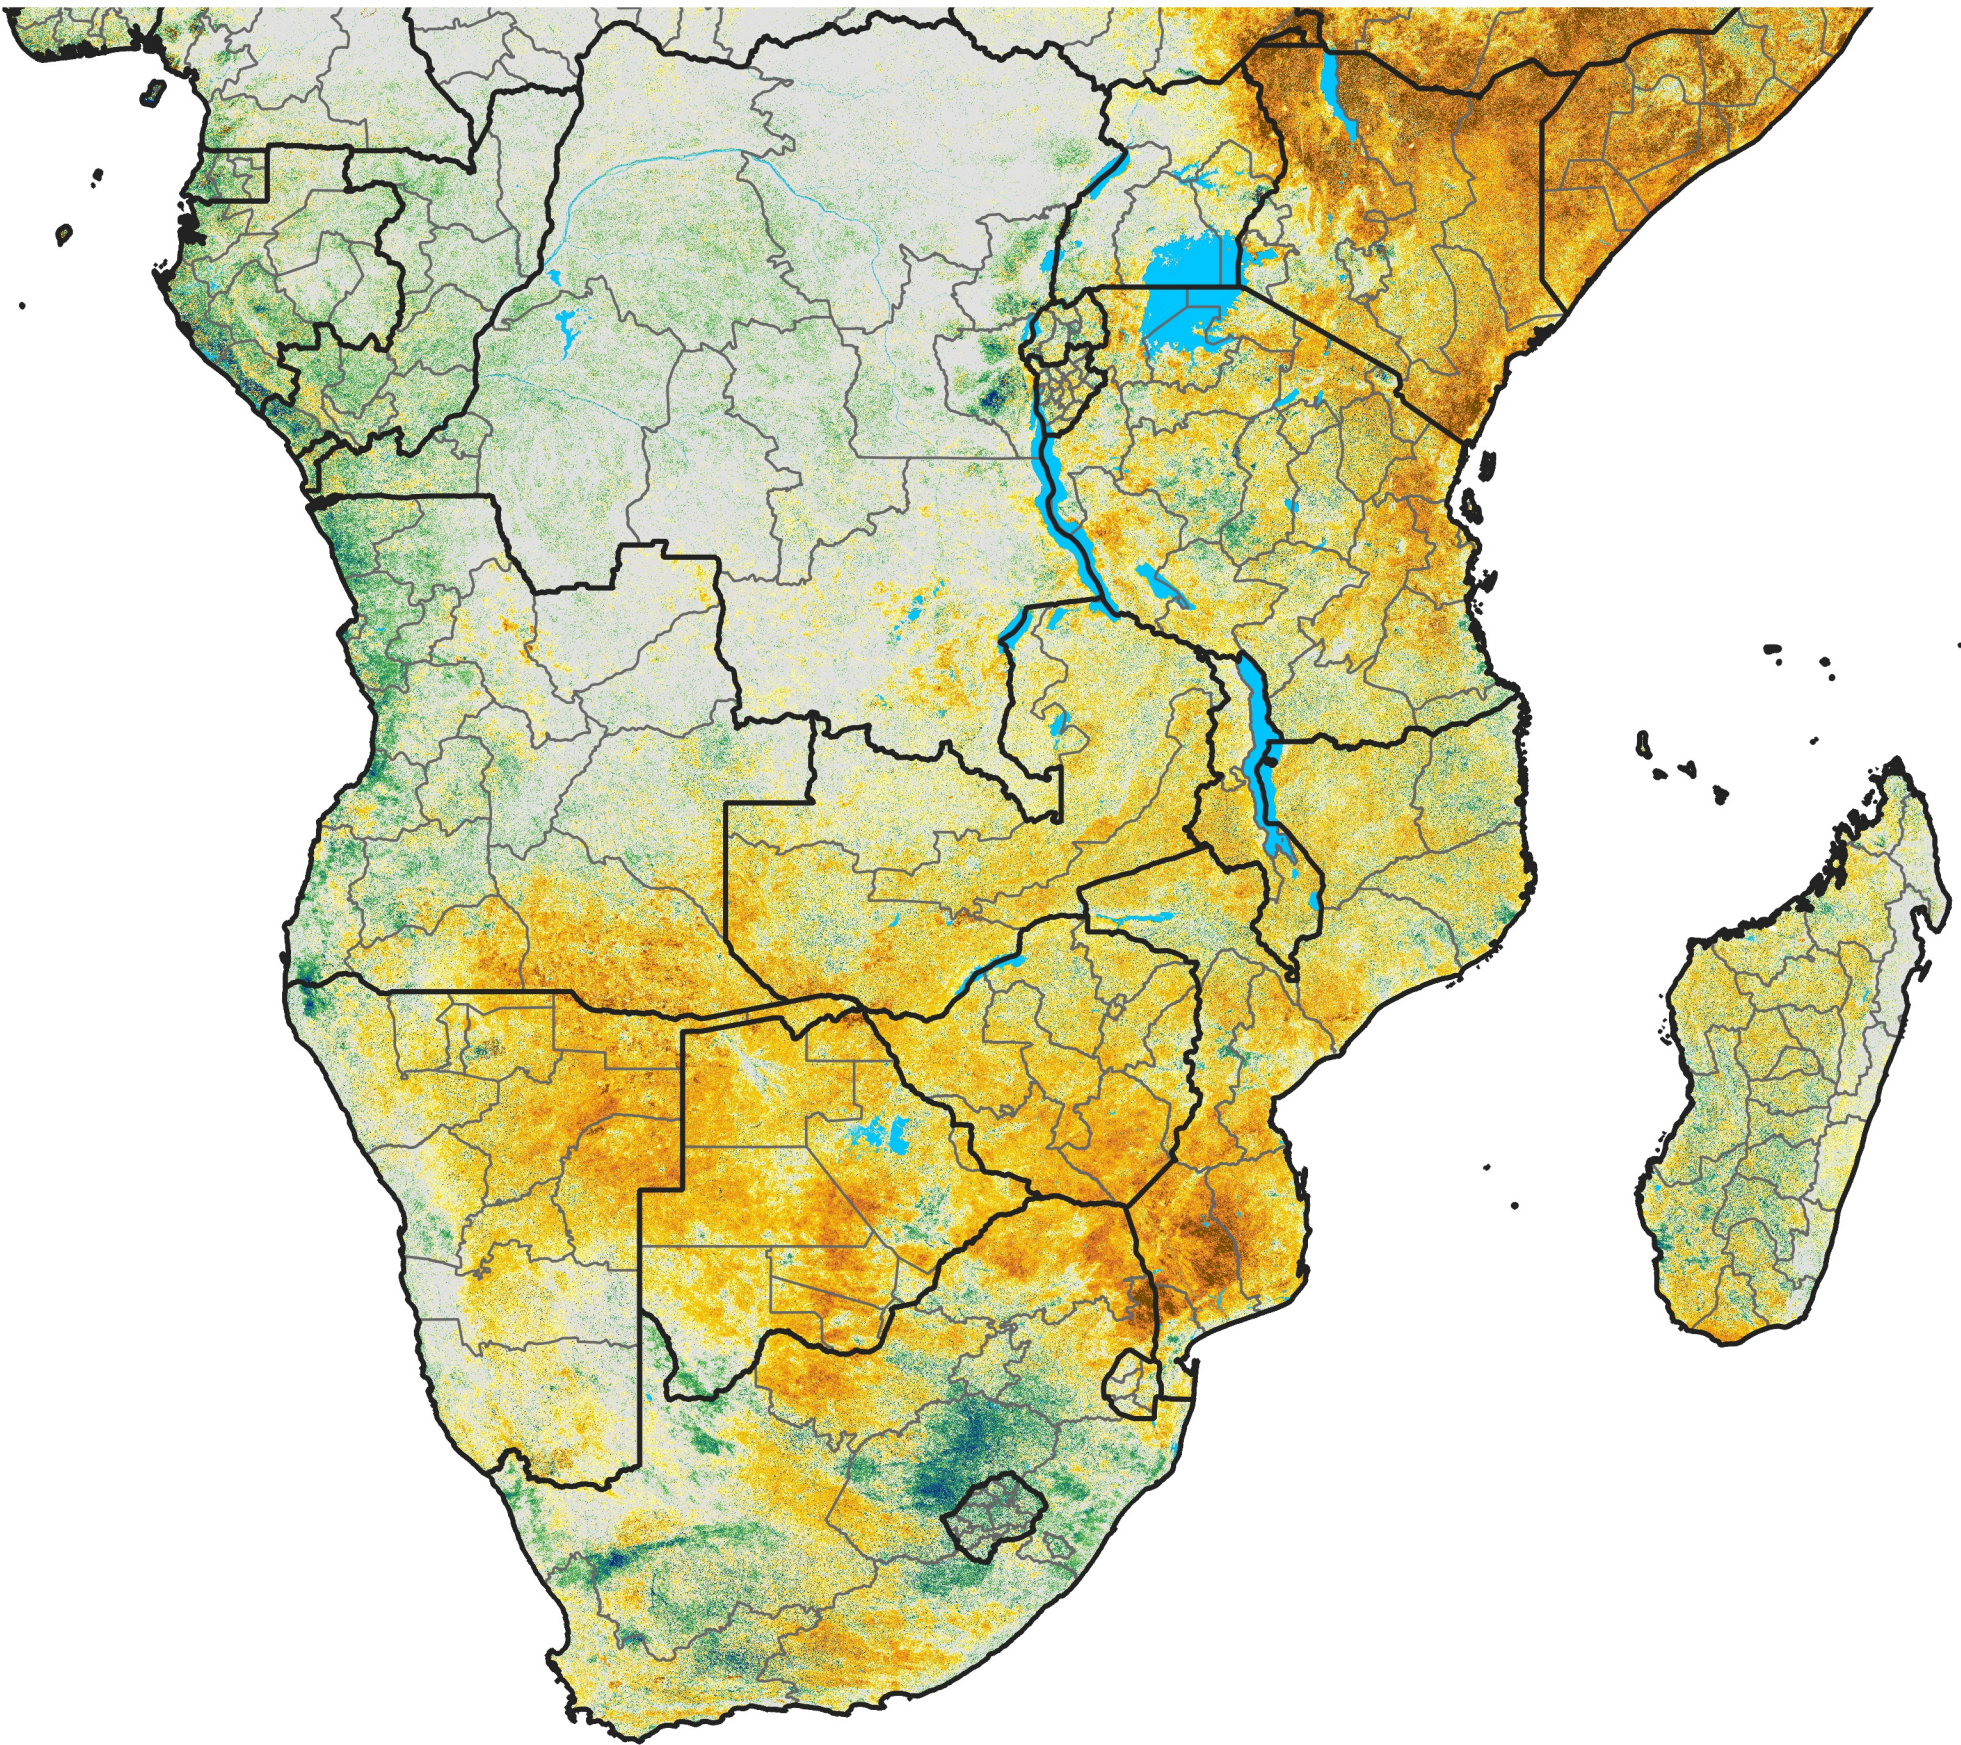

Southern Africa

Percent of Mean NDVI

2016 / Mean (2012 - 2021)

Period 61 / Oct 26 - Nov 05, 2016

Percent of Normal