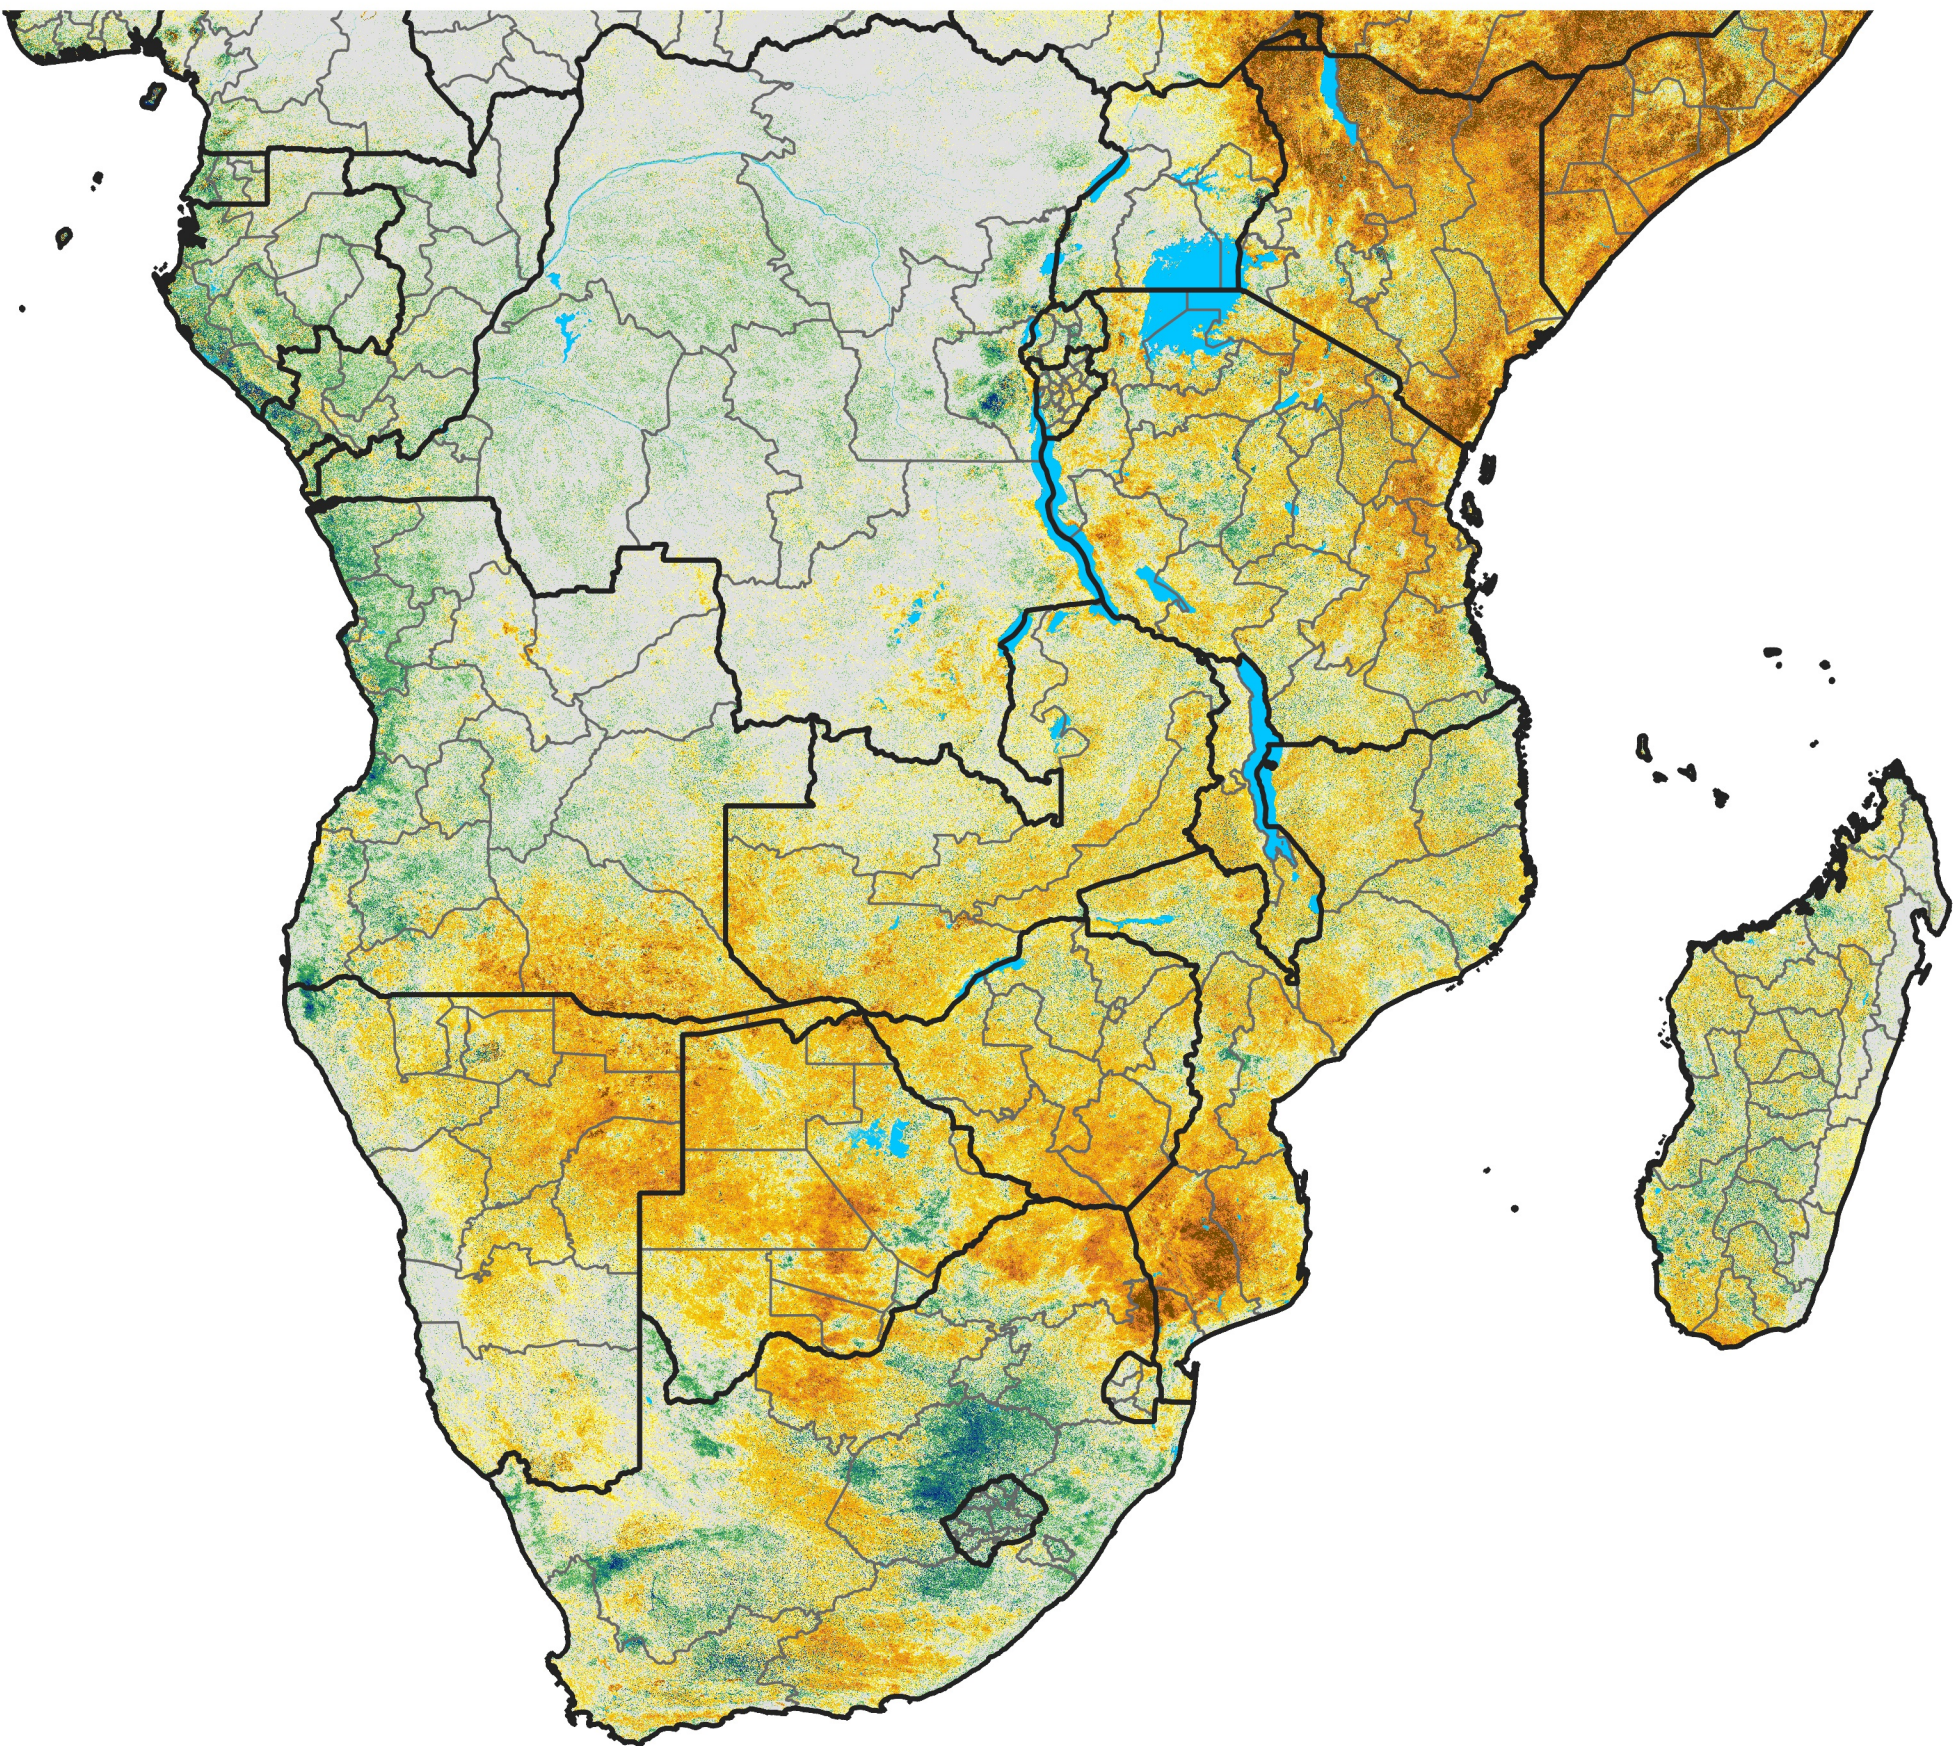

Southern Africa
Percent of Mean NDVI
2016 / Mean (2012 - 2021)
Period 62 / Nov 01 - 10, 2016

Percent of Normal