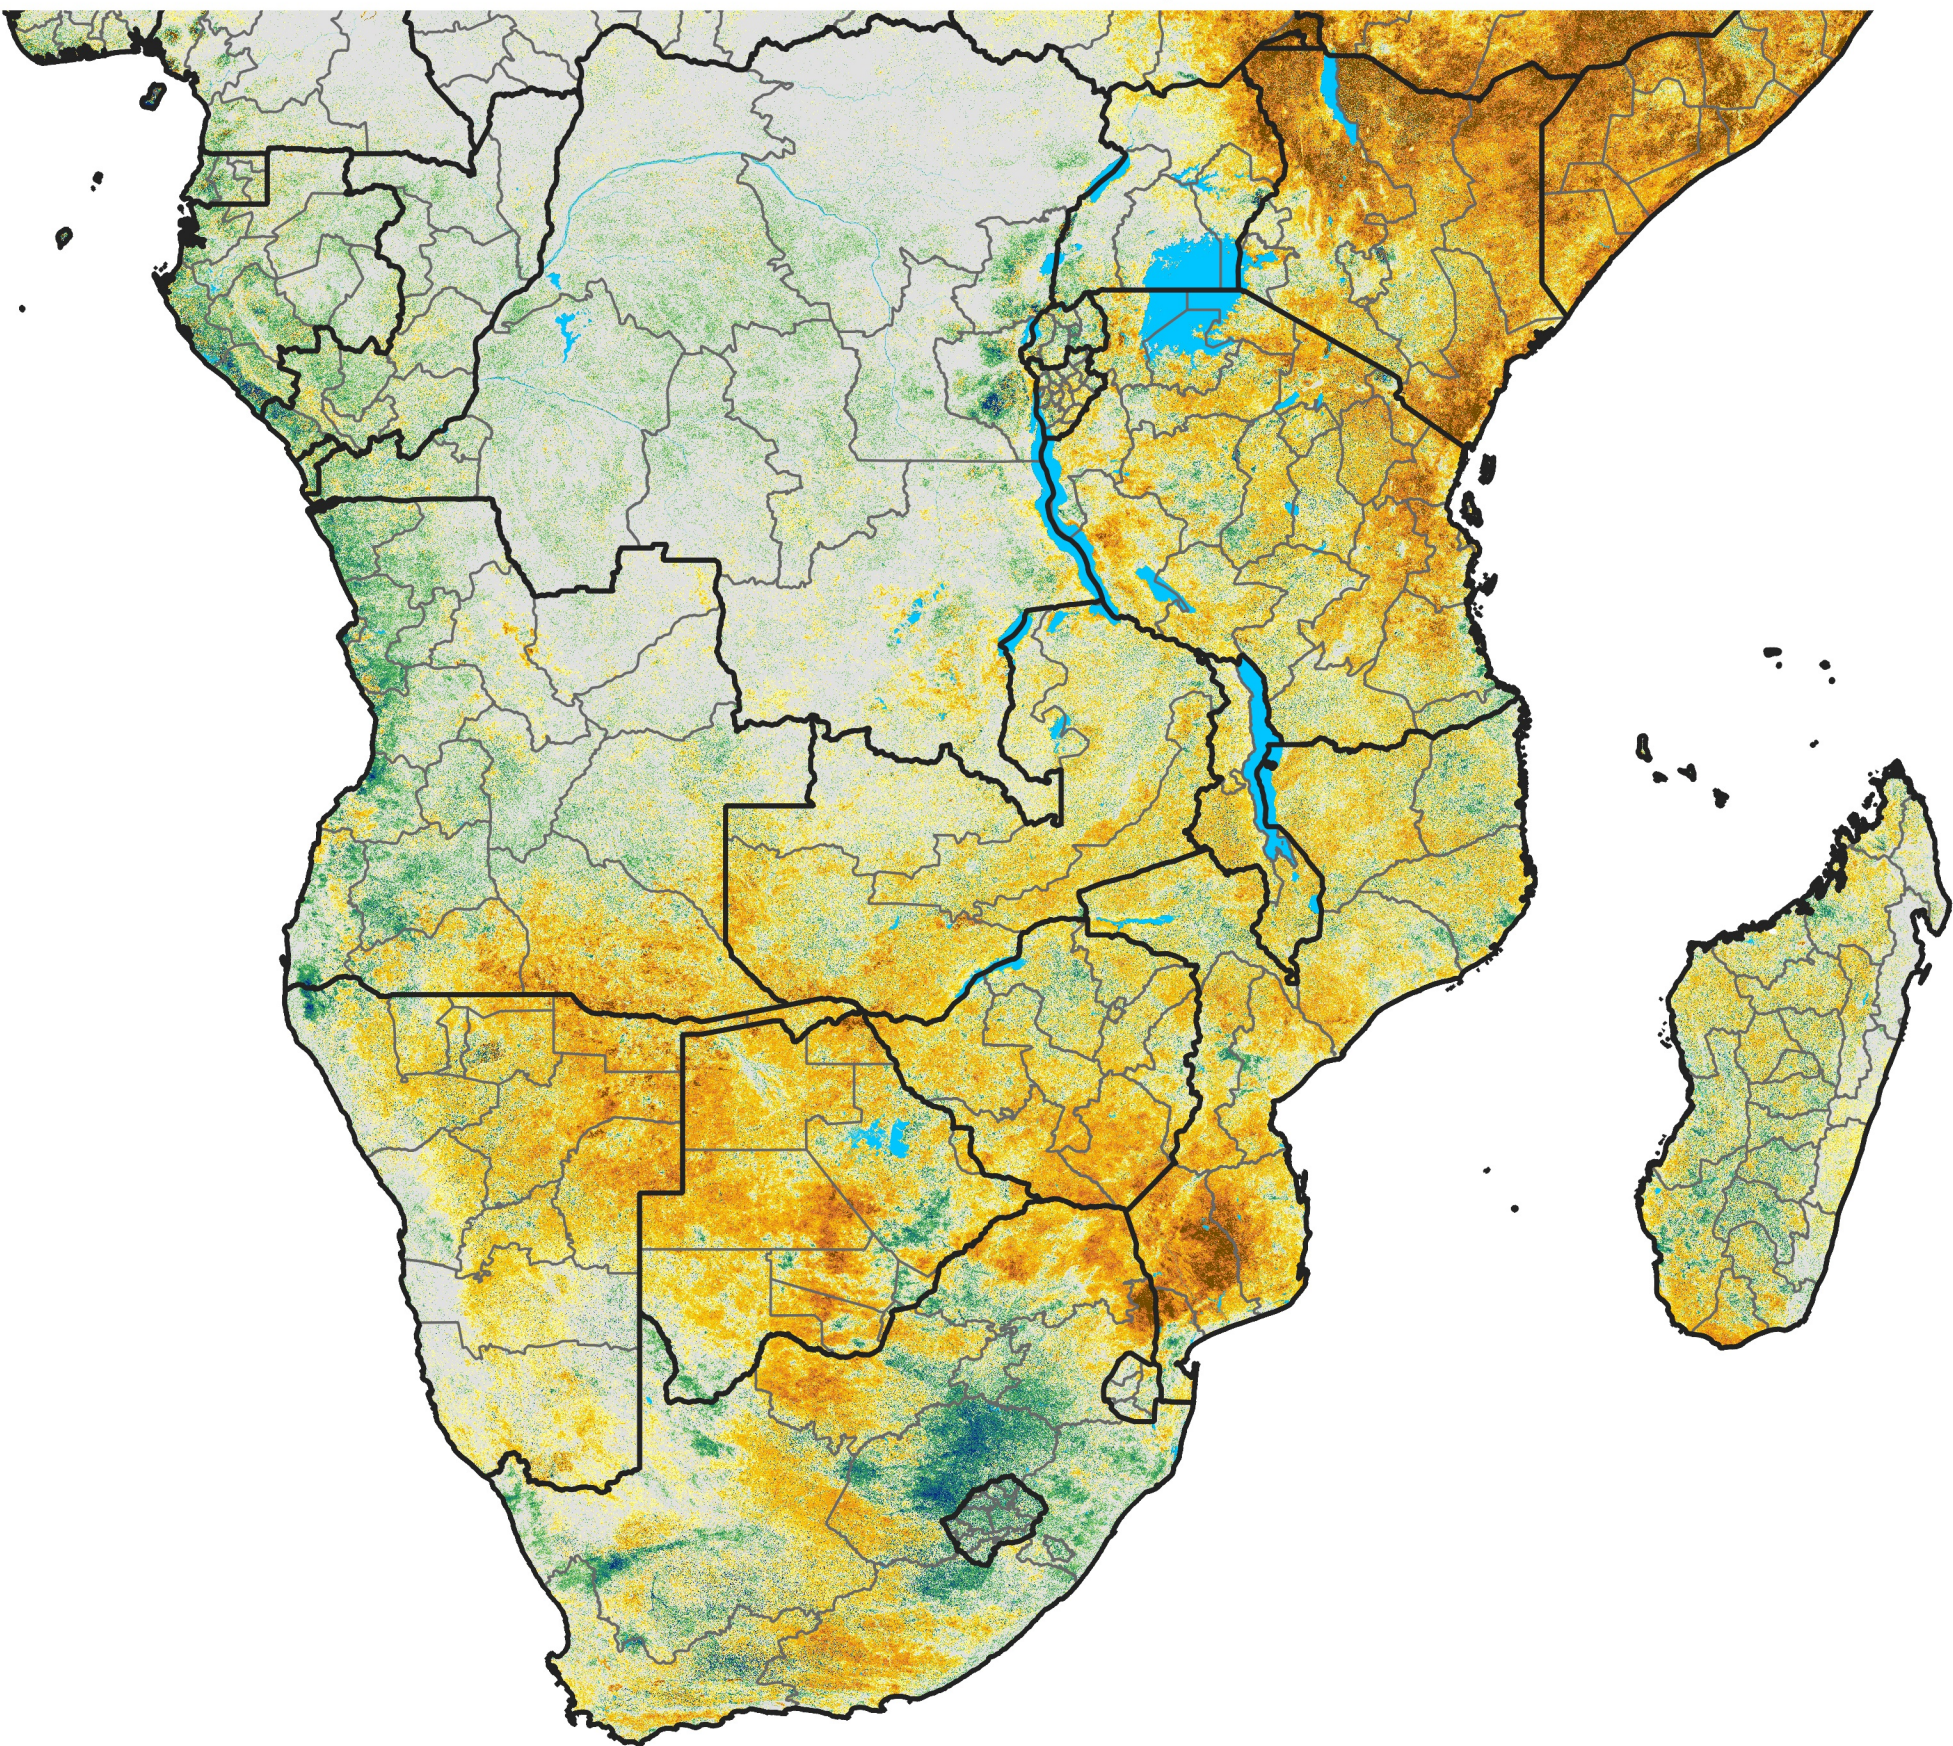

Southern Africa
Percent of Mean NDVI
2016 / Mean (2012 - 2021)
Period 63 / Nov 06 - 15, 2016

Percent of Normal