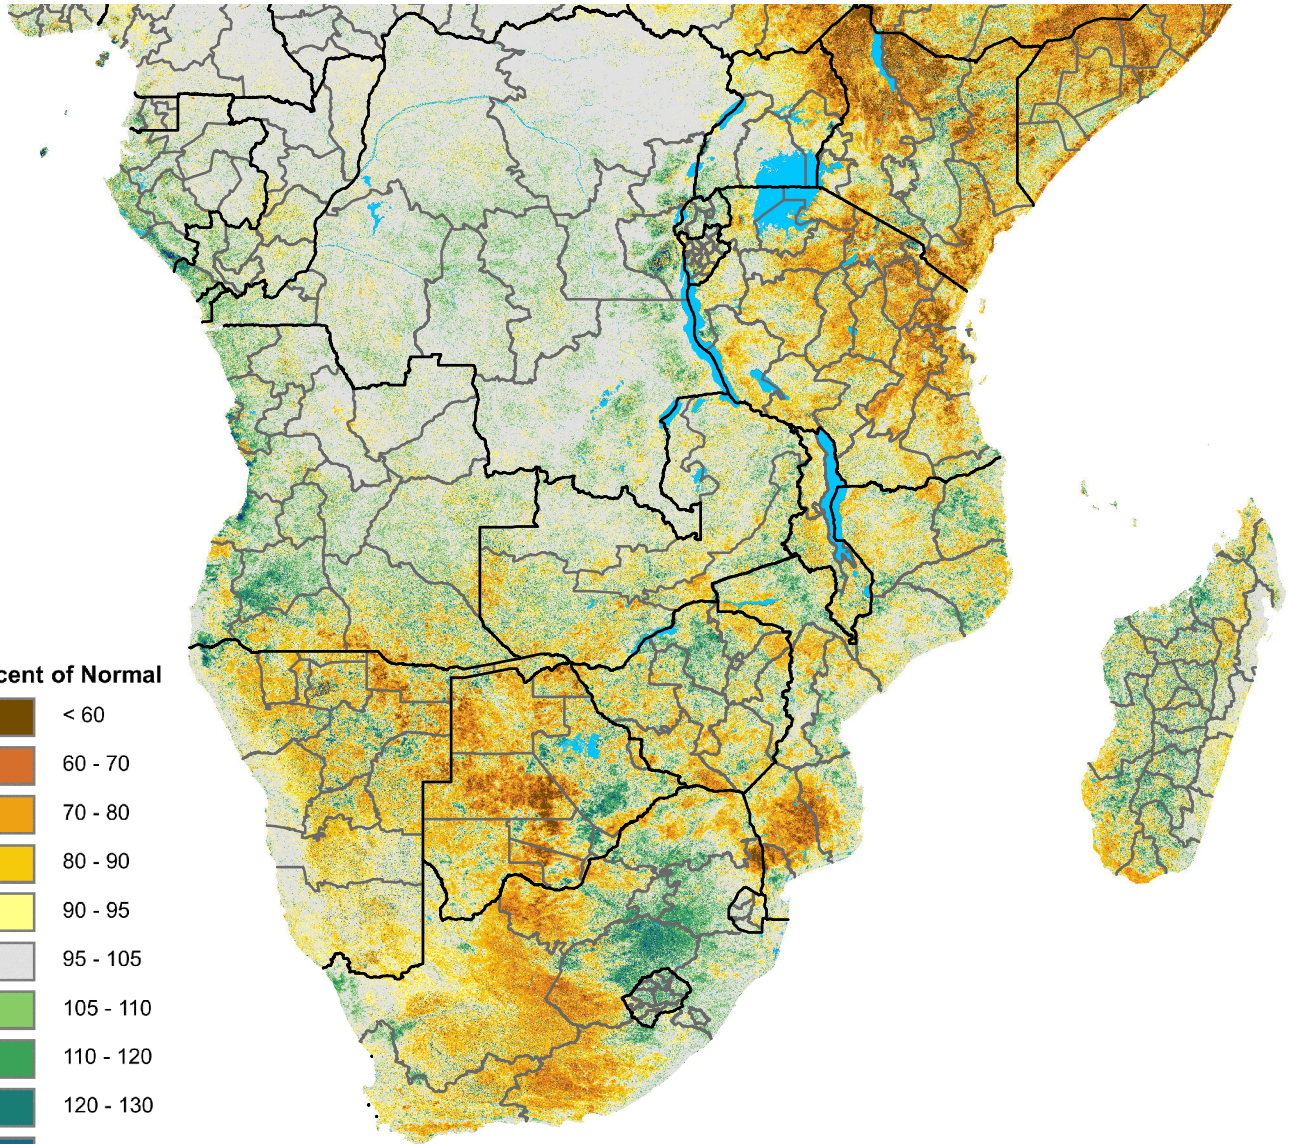

Southern Africa Percent of Mean NDVI

Period 68 / Dec 01 - 10, 2016

Percent of Normal