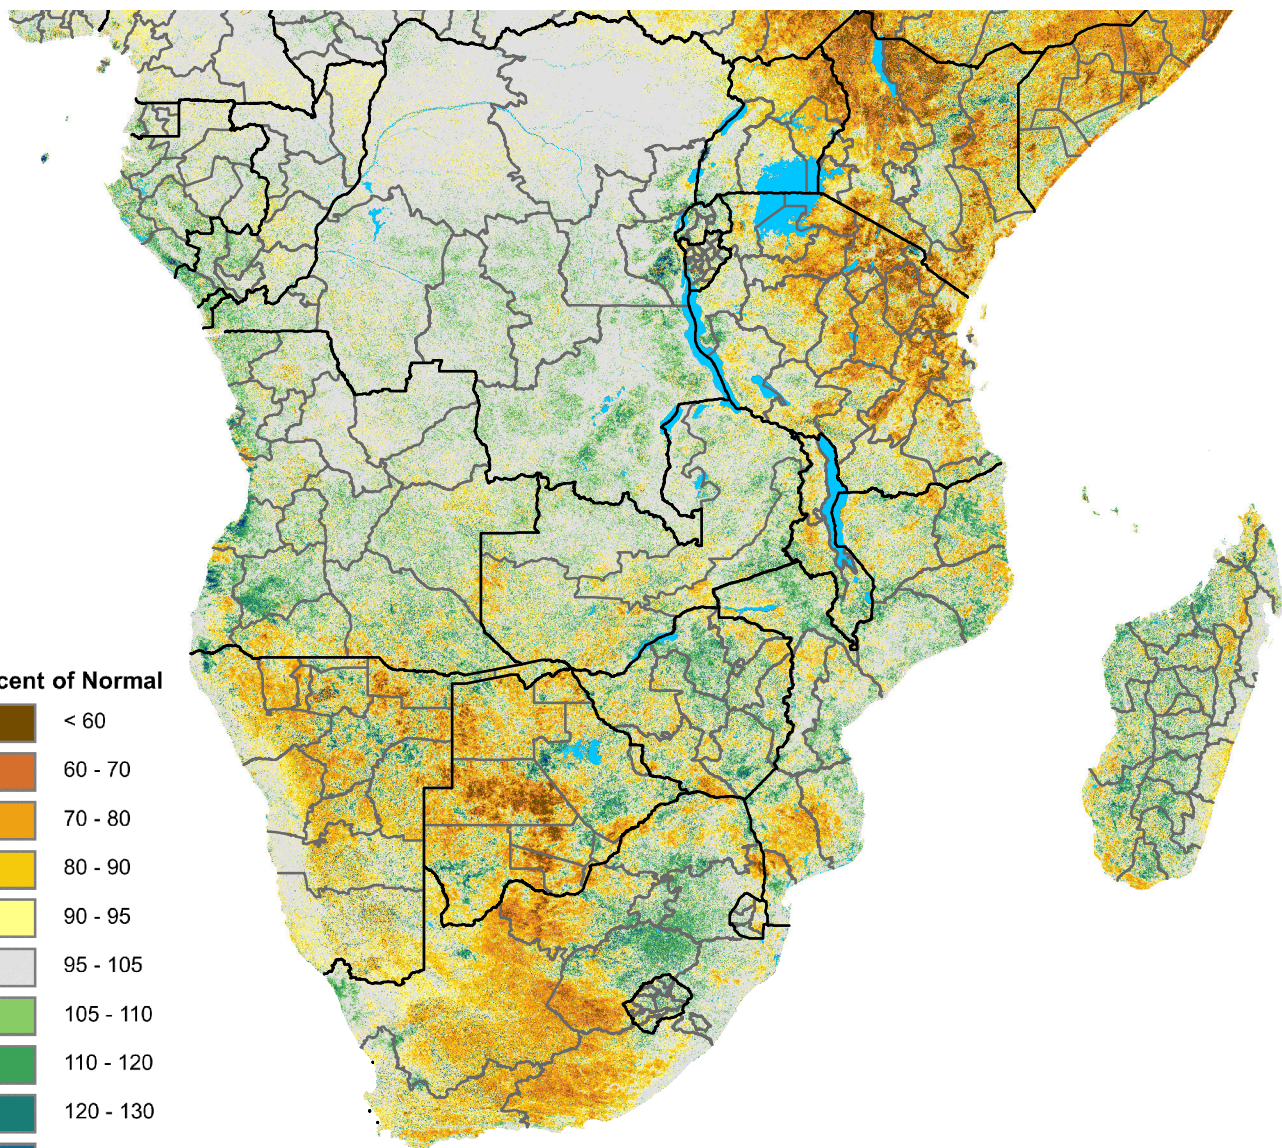

Southern Africa Percent of Mean NDVI

Period 71 / Dec 16 - 25, 2016

Percent of Normal