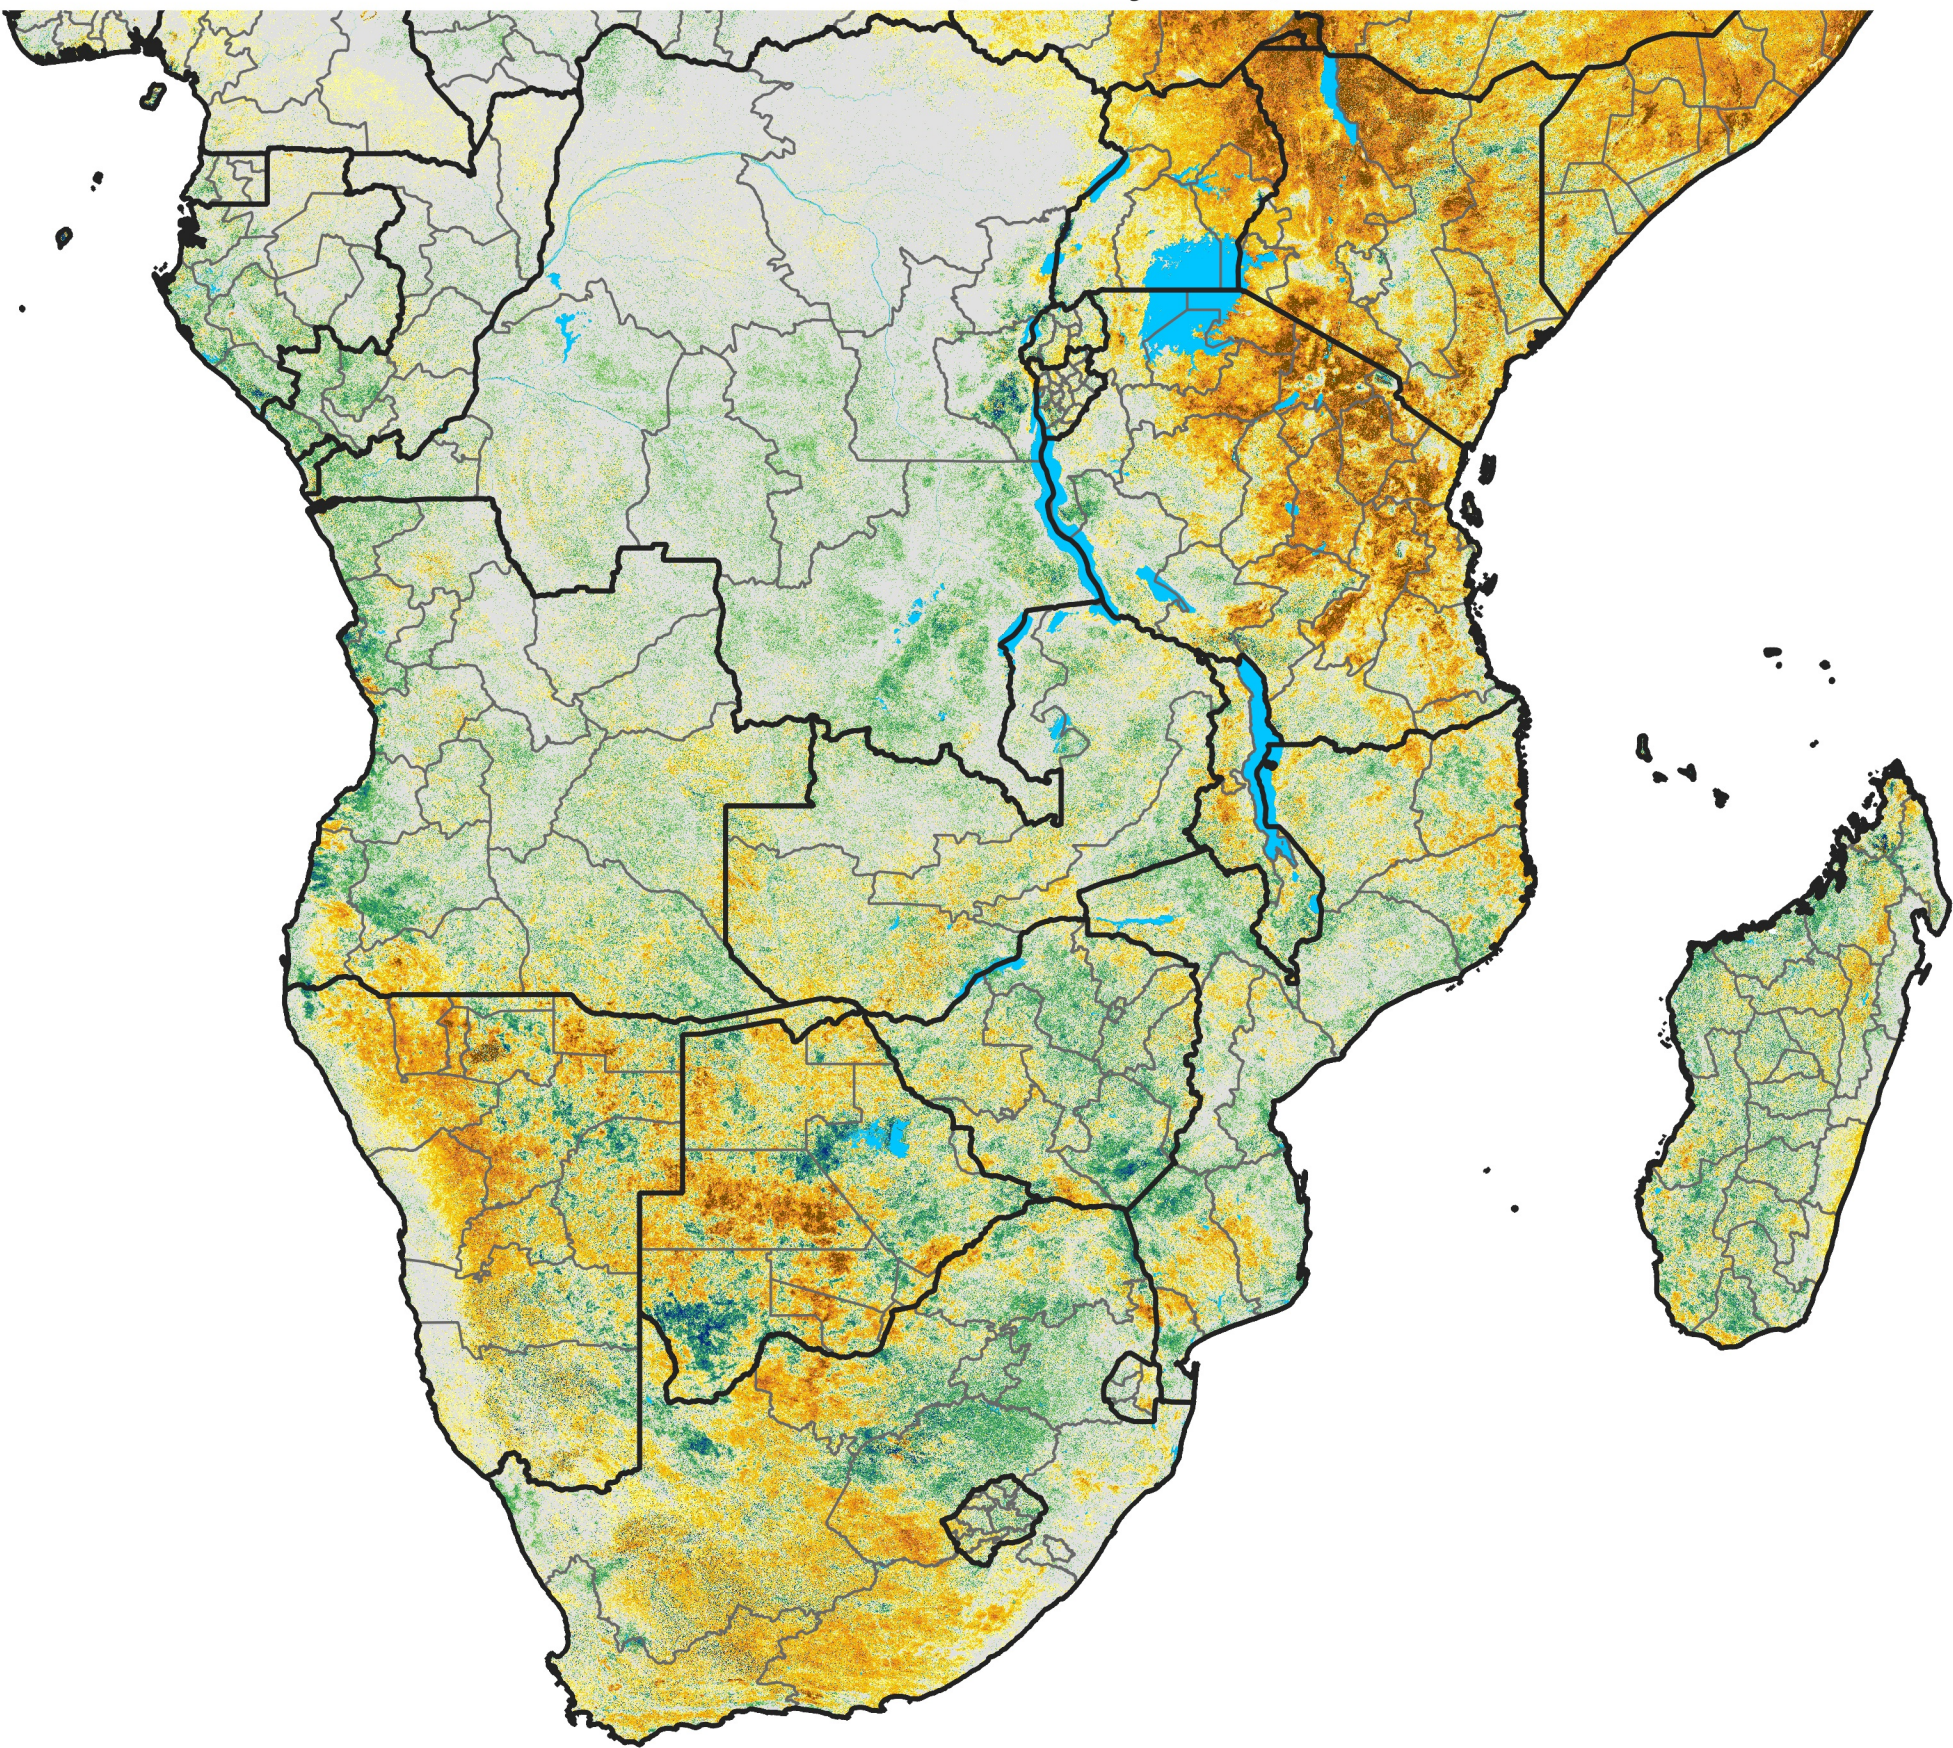

Southern Africa

Percent of Mean NDVI

2017 / Mean (2012 - 2021)

Period 01 / Dec 26, 2016 - Jan 05, 2017

Percent of Normal