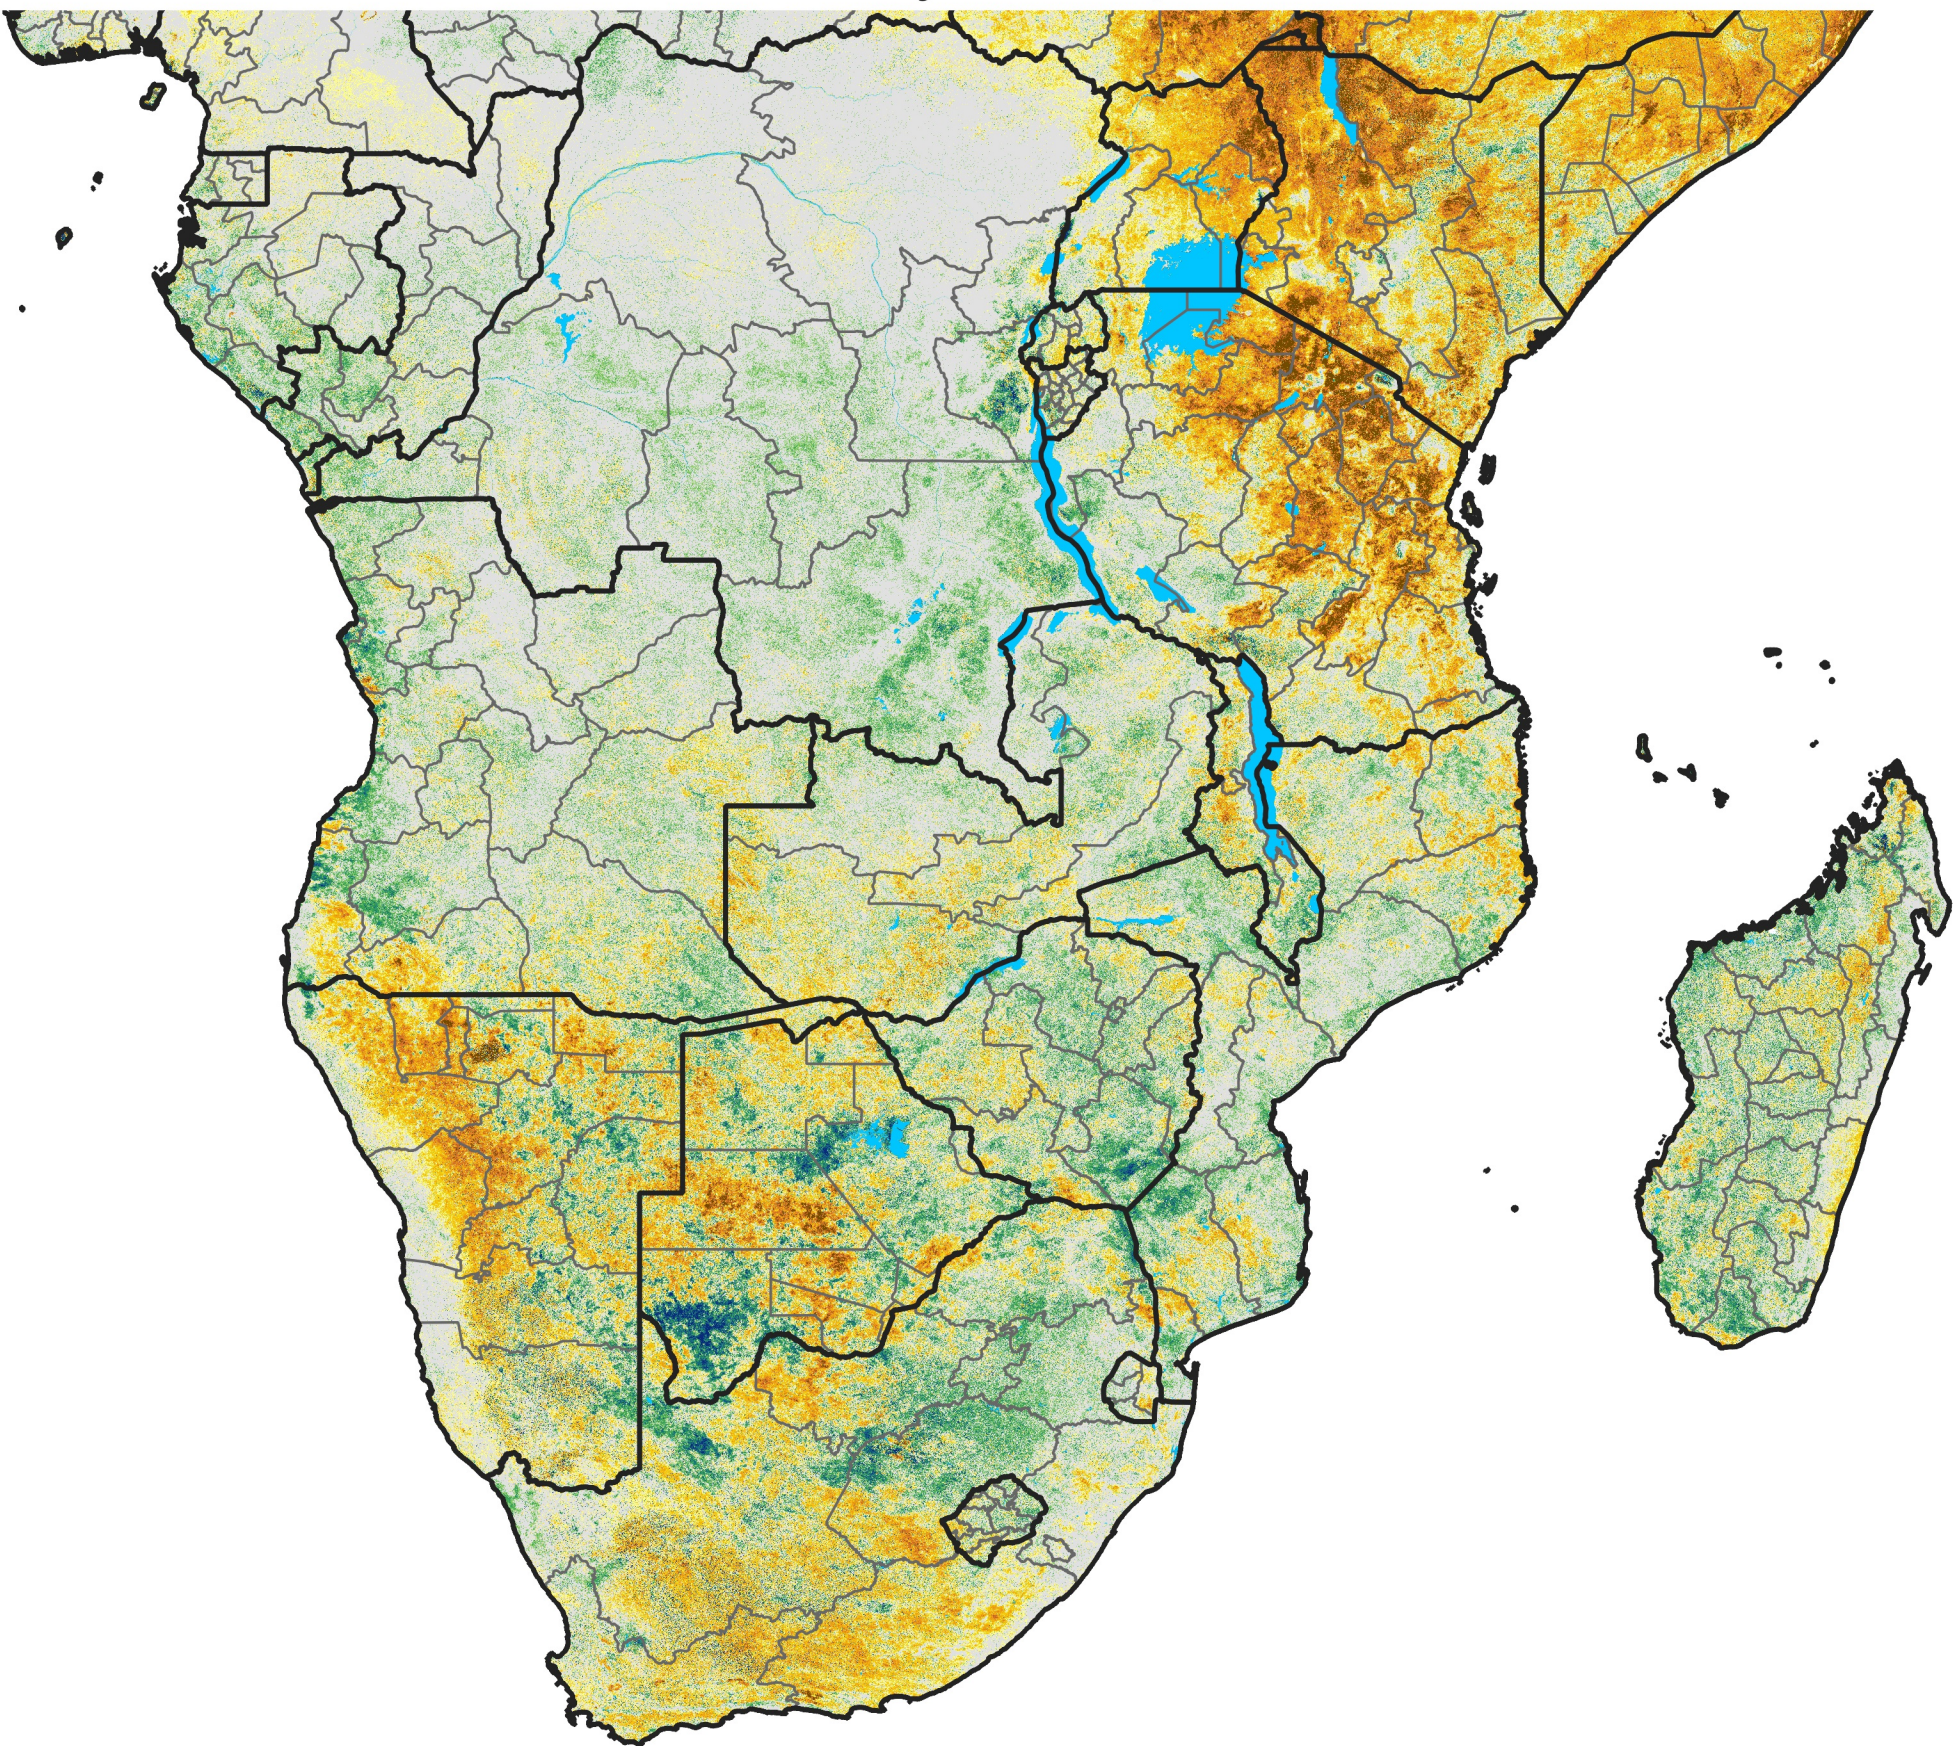

Southern Africa

Percent of Mean NDVI

2017 / Mean (2012 - 2021)
Period 02 / Jan 01 - 10, 2017

Percent of Normal