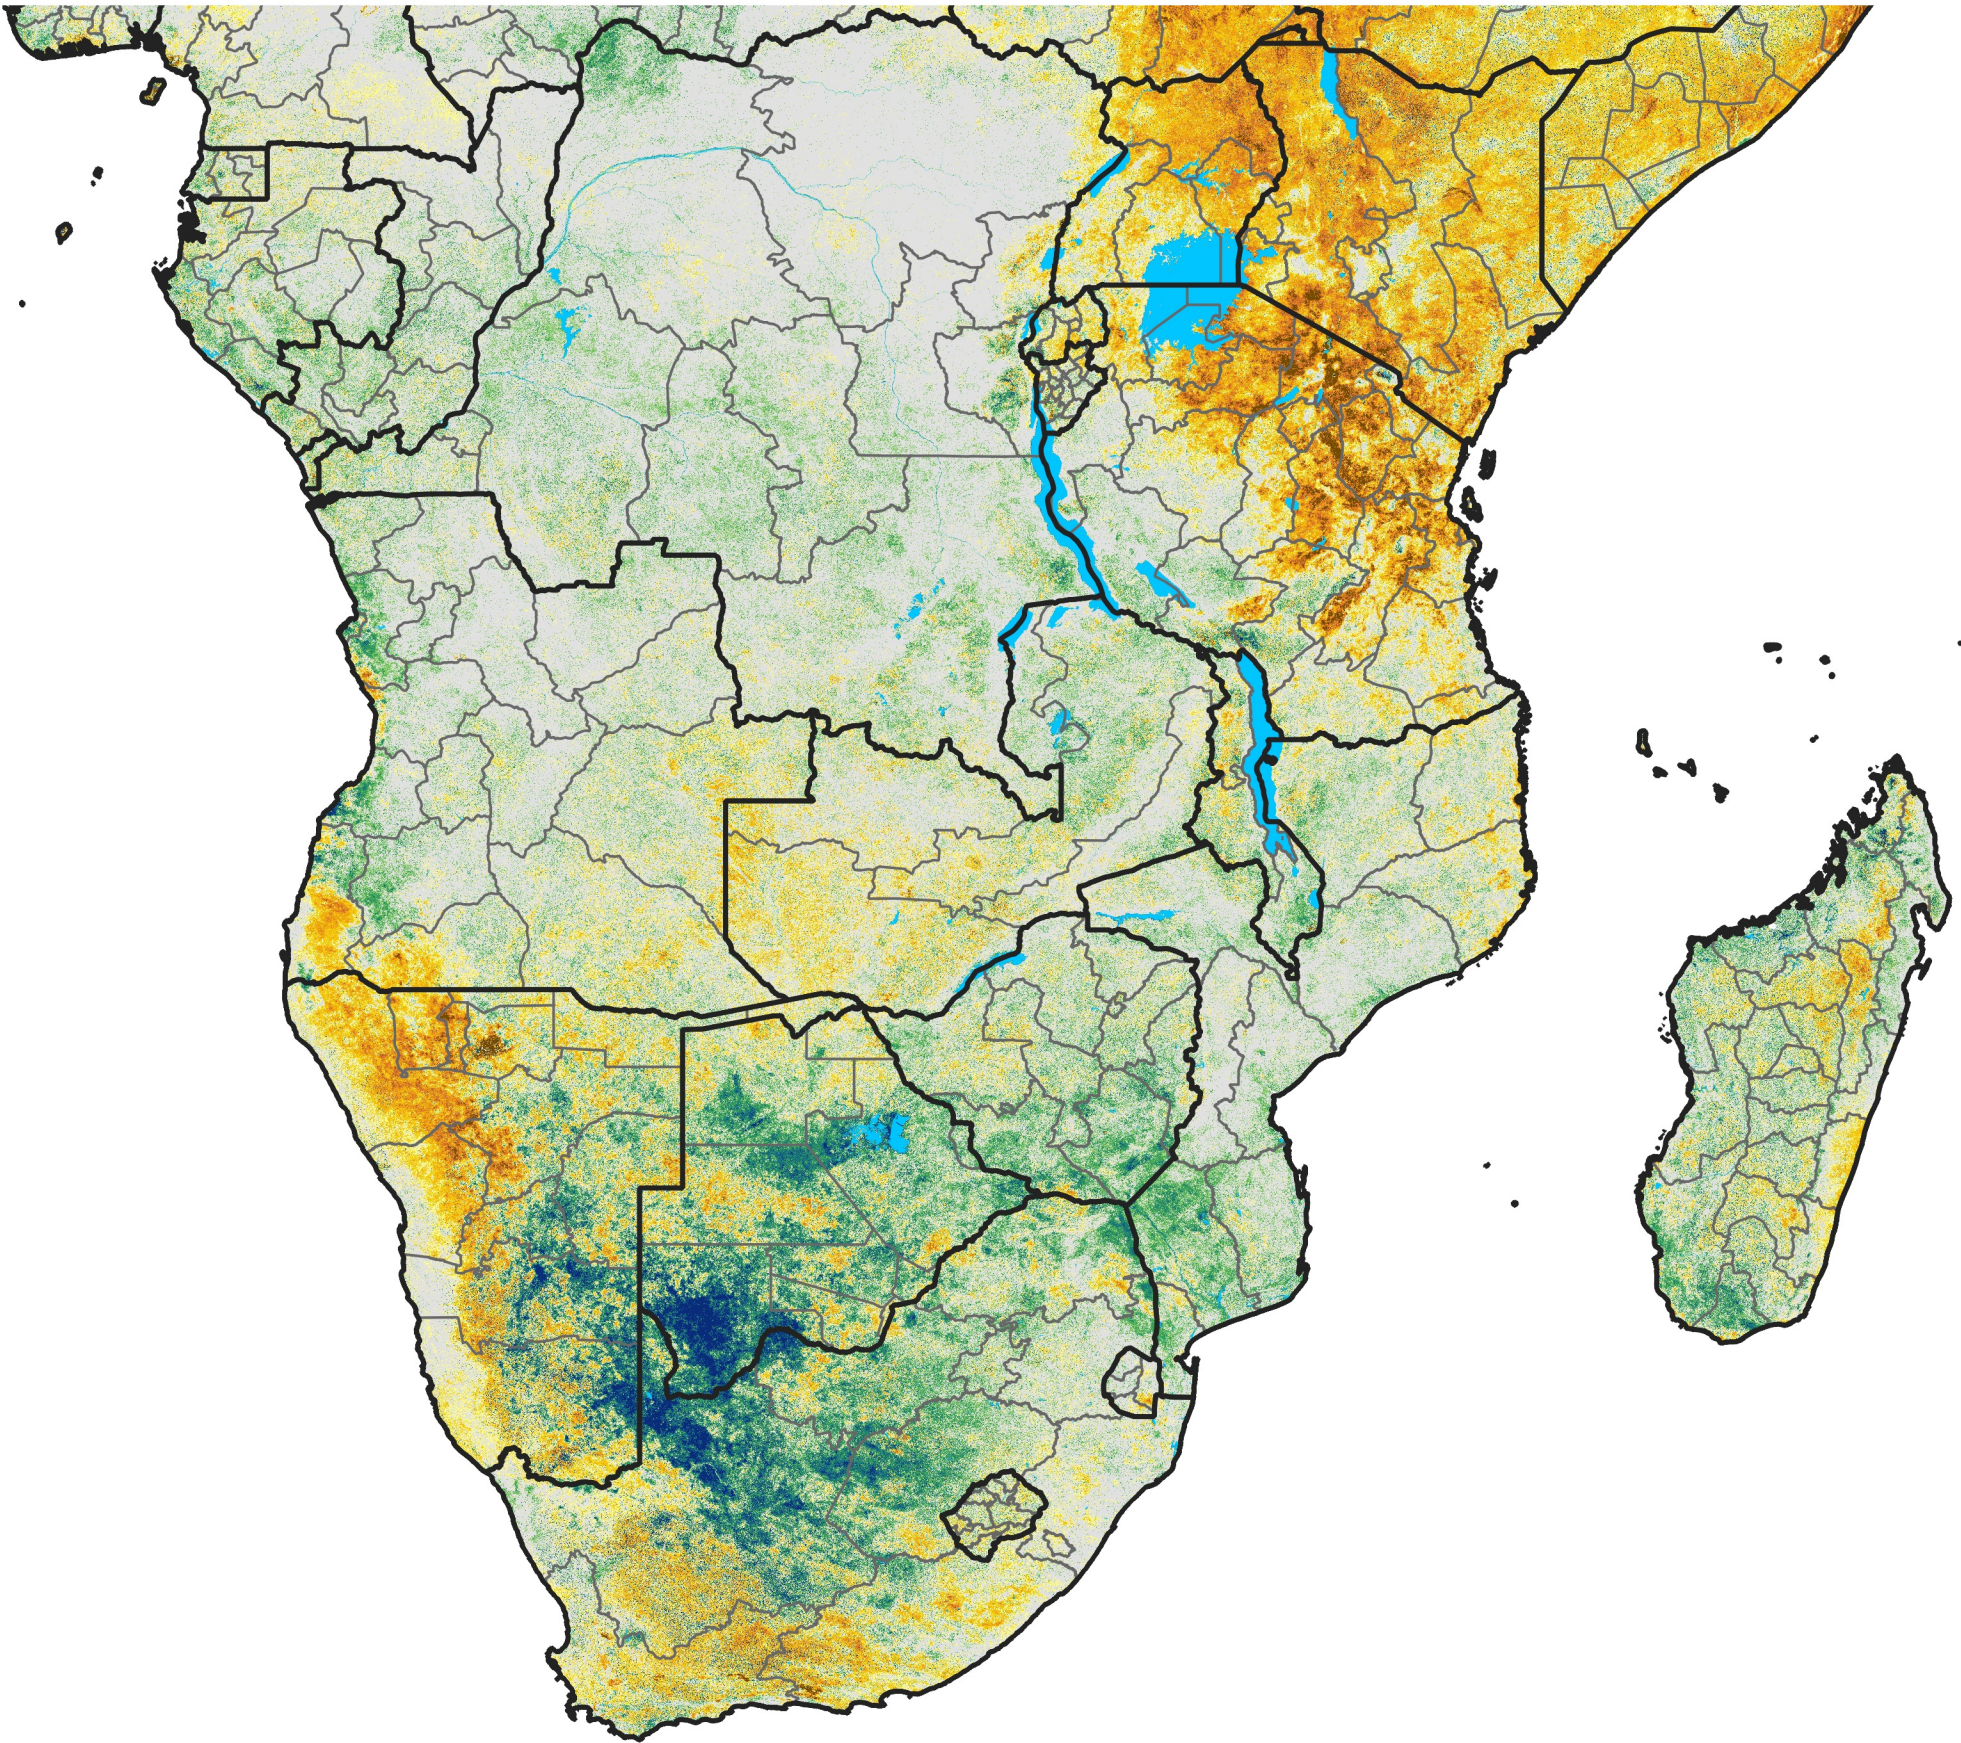

Southern Africa
Percent of Mean NDVI
2017 / Mean (2012 - 2021)
Period 07 / Jan 26 - Feb 05, 2017

Percent of Normal