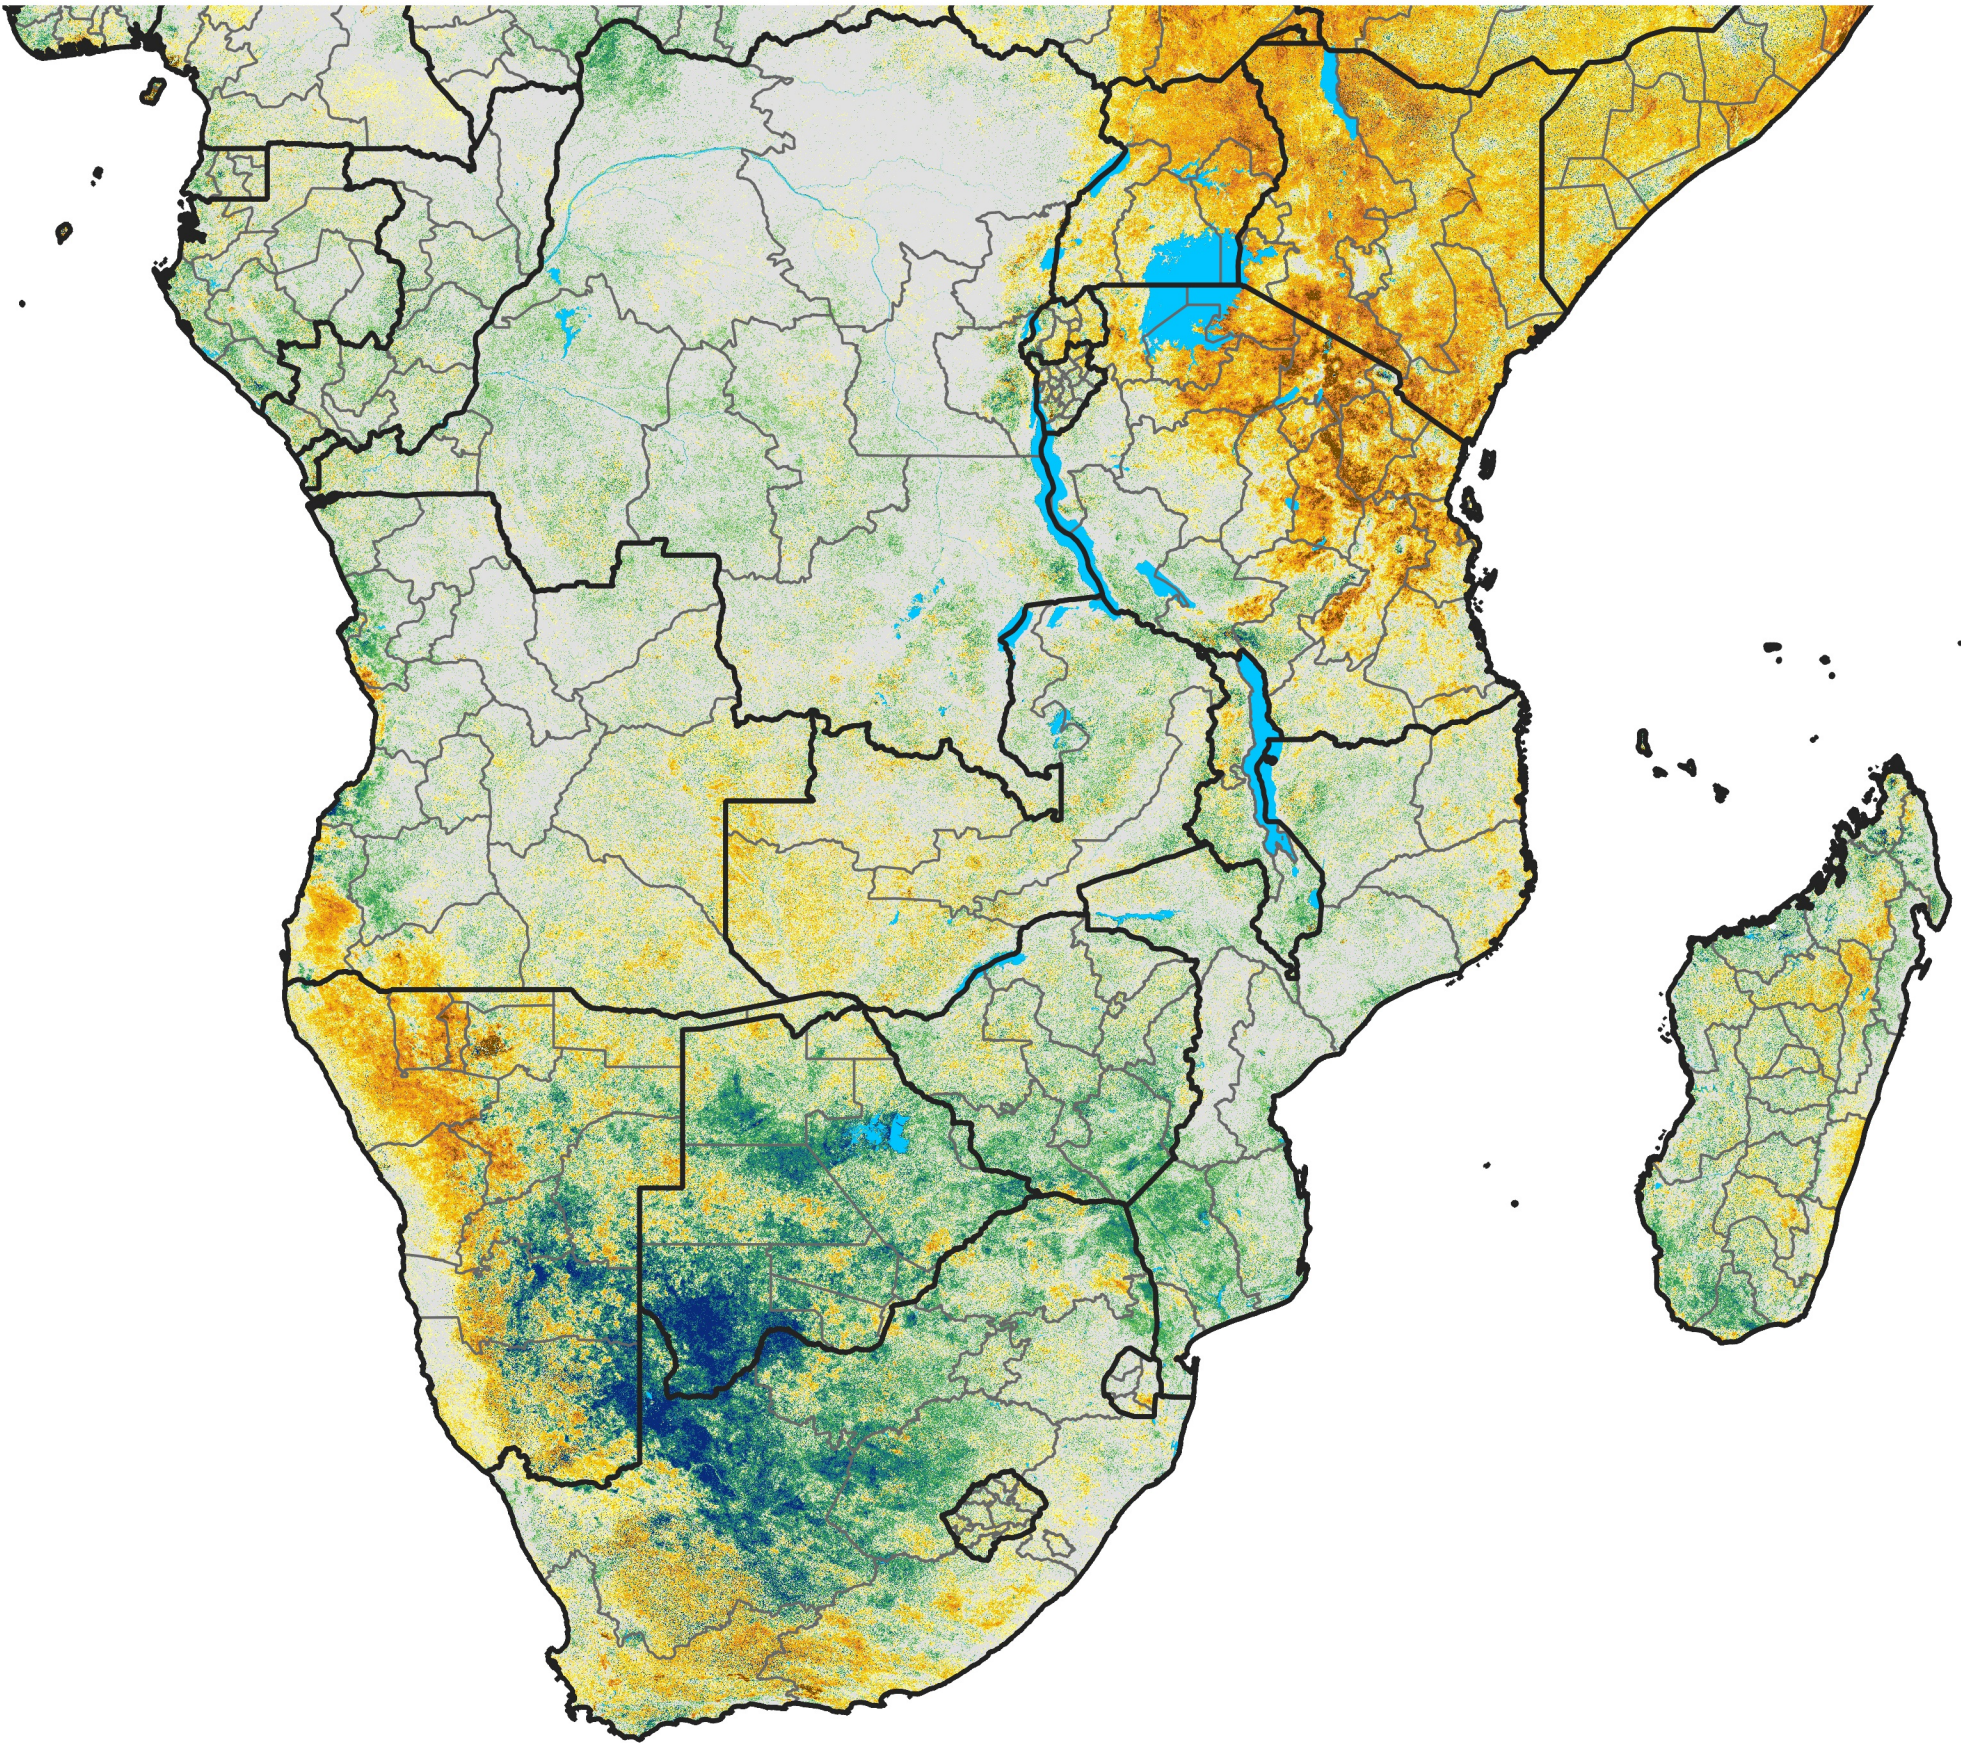

Southern Africa

Percent of Mean NDVI

2017 / Mean (2012 - 2021)
Period 08 / Feb 01 - 10, 2017

Percent of Normal