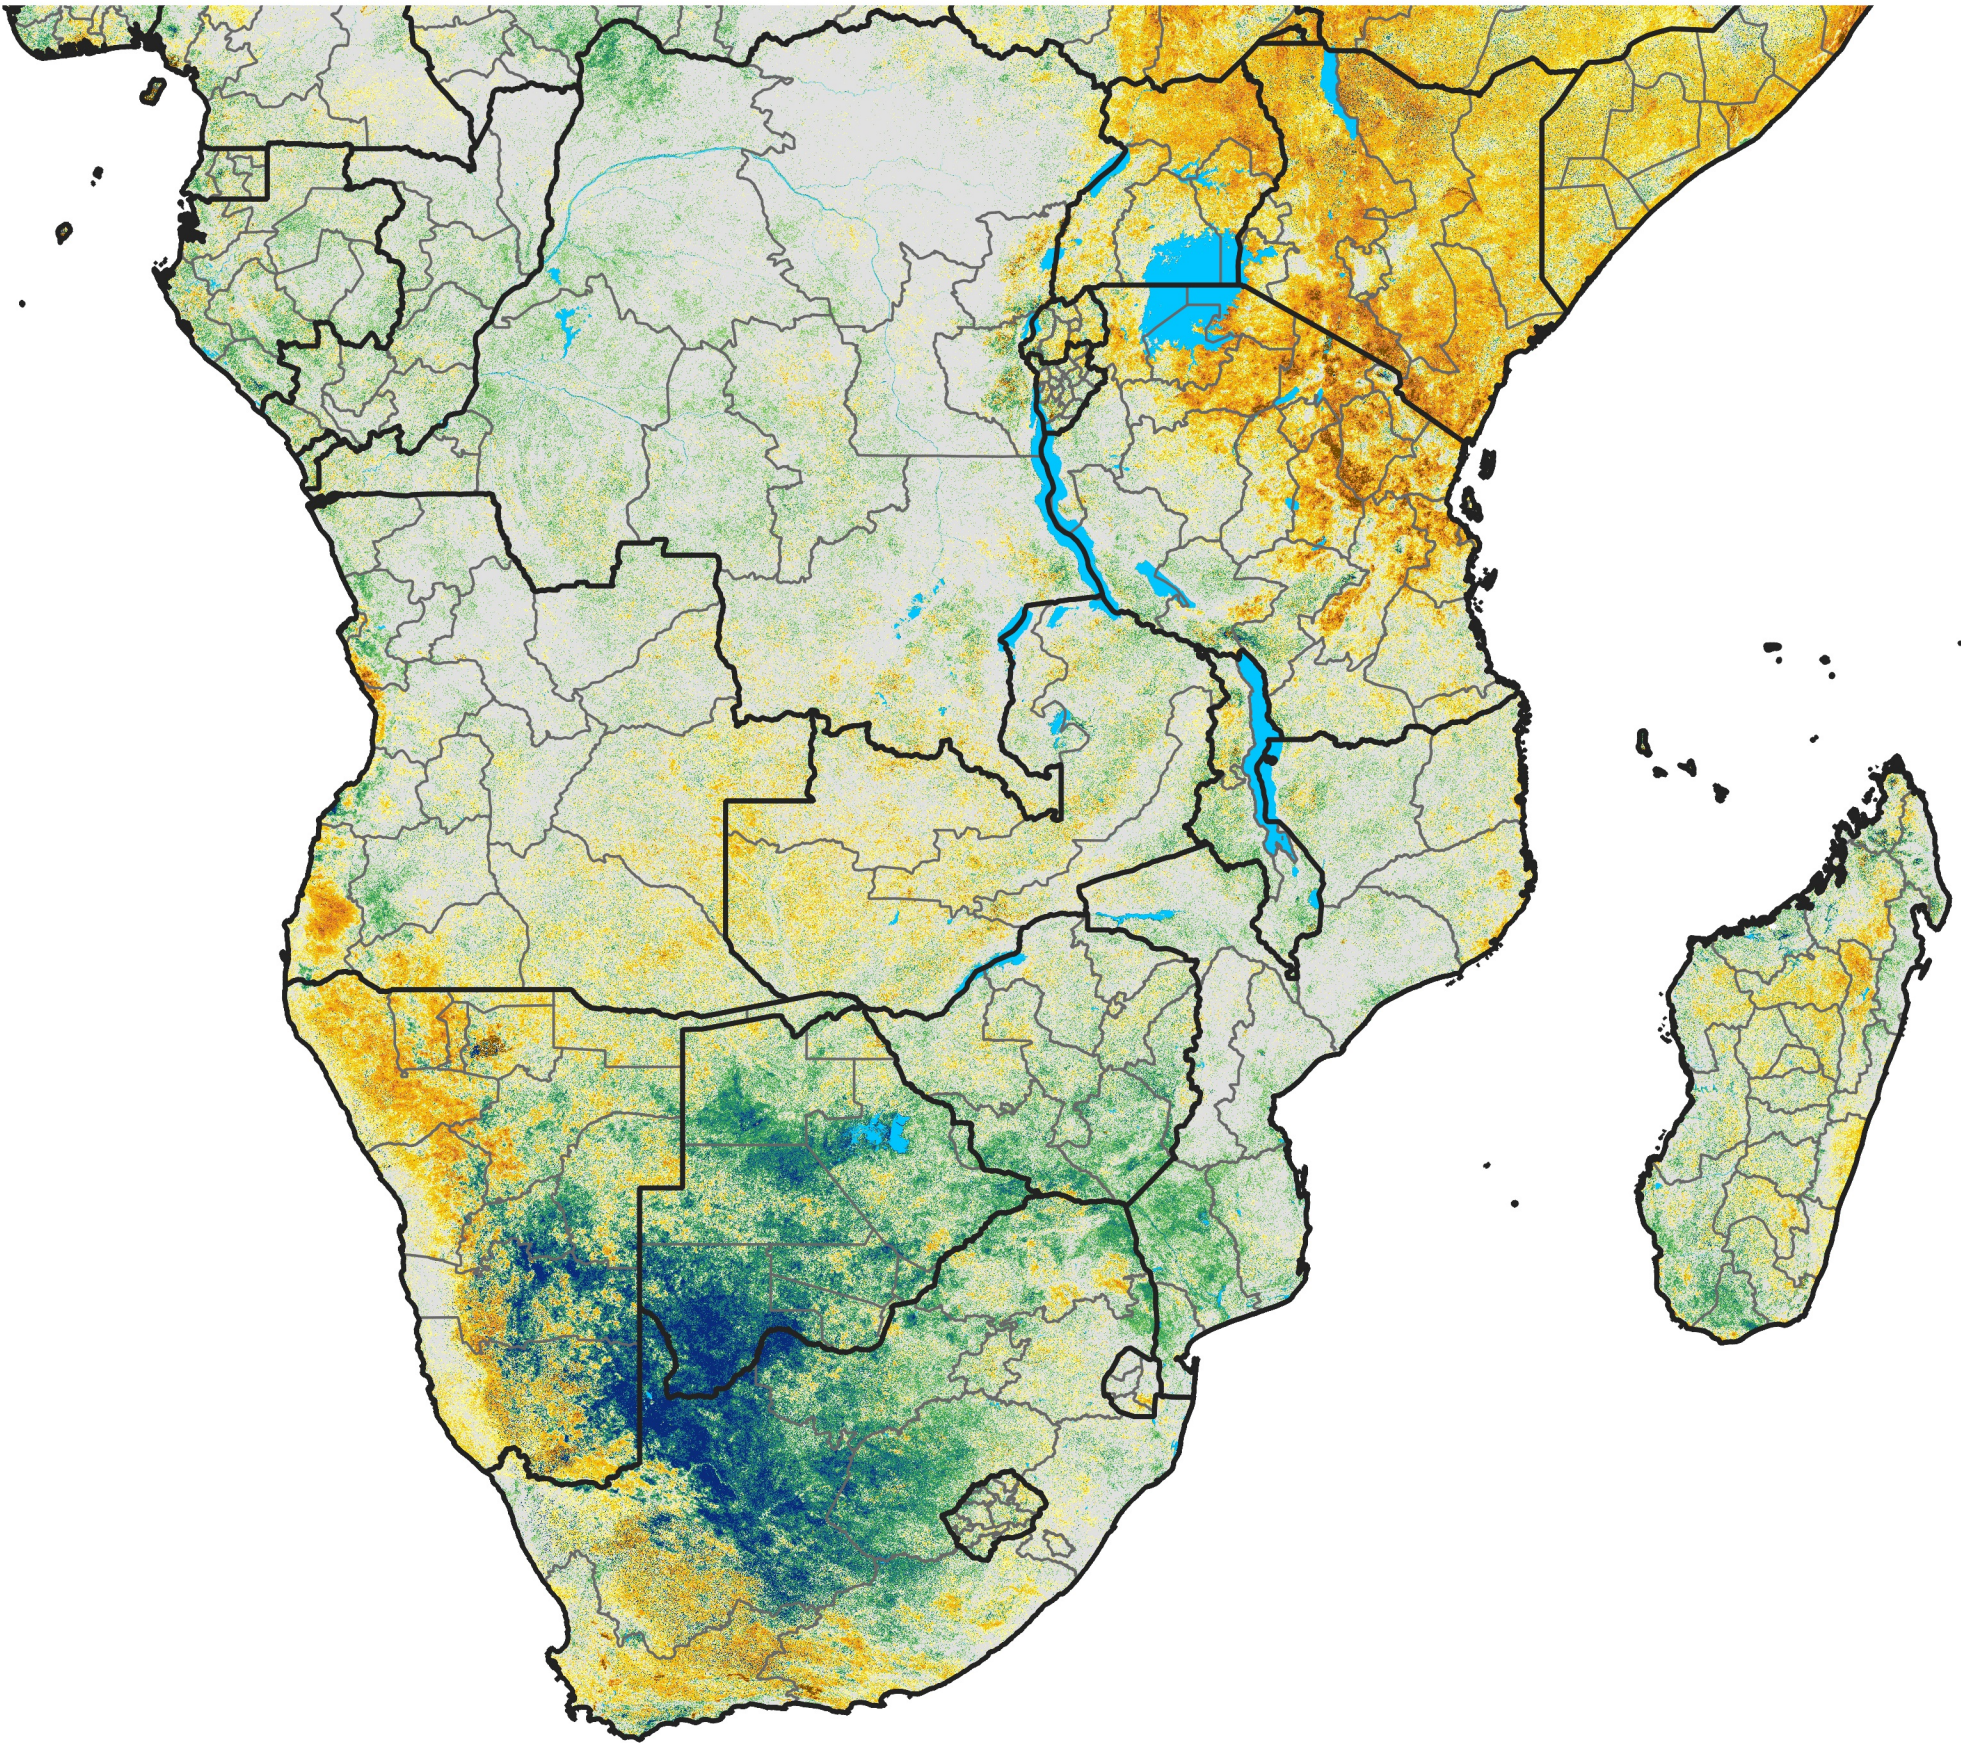

Southern Africa

Percent of Mean NDVI

2017 / Mean (2012 - 2021)
Period 10 / Feb 11 - 20, 2017

Percent of Normal