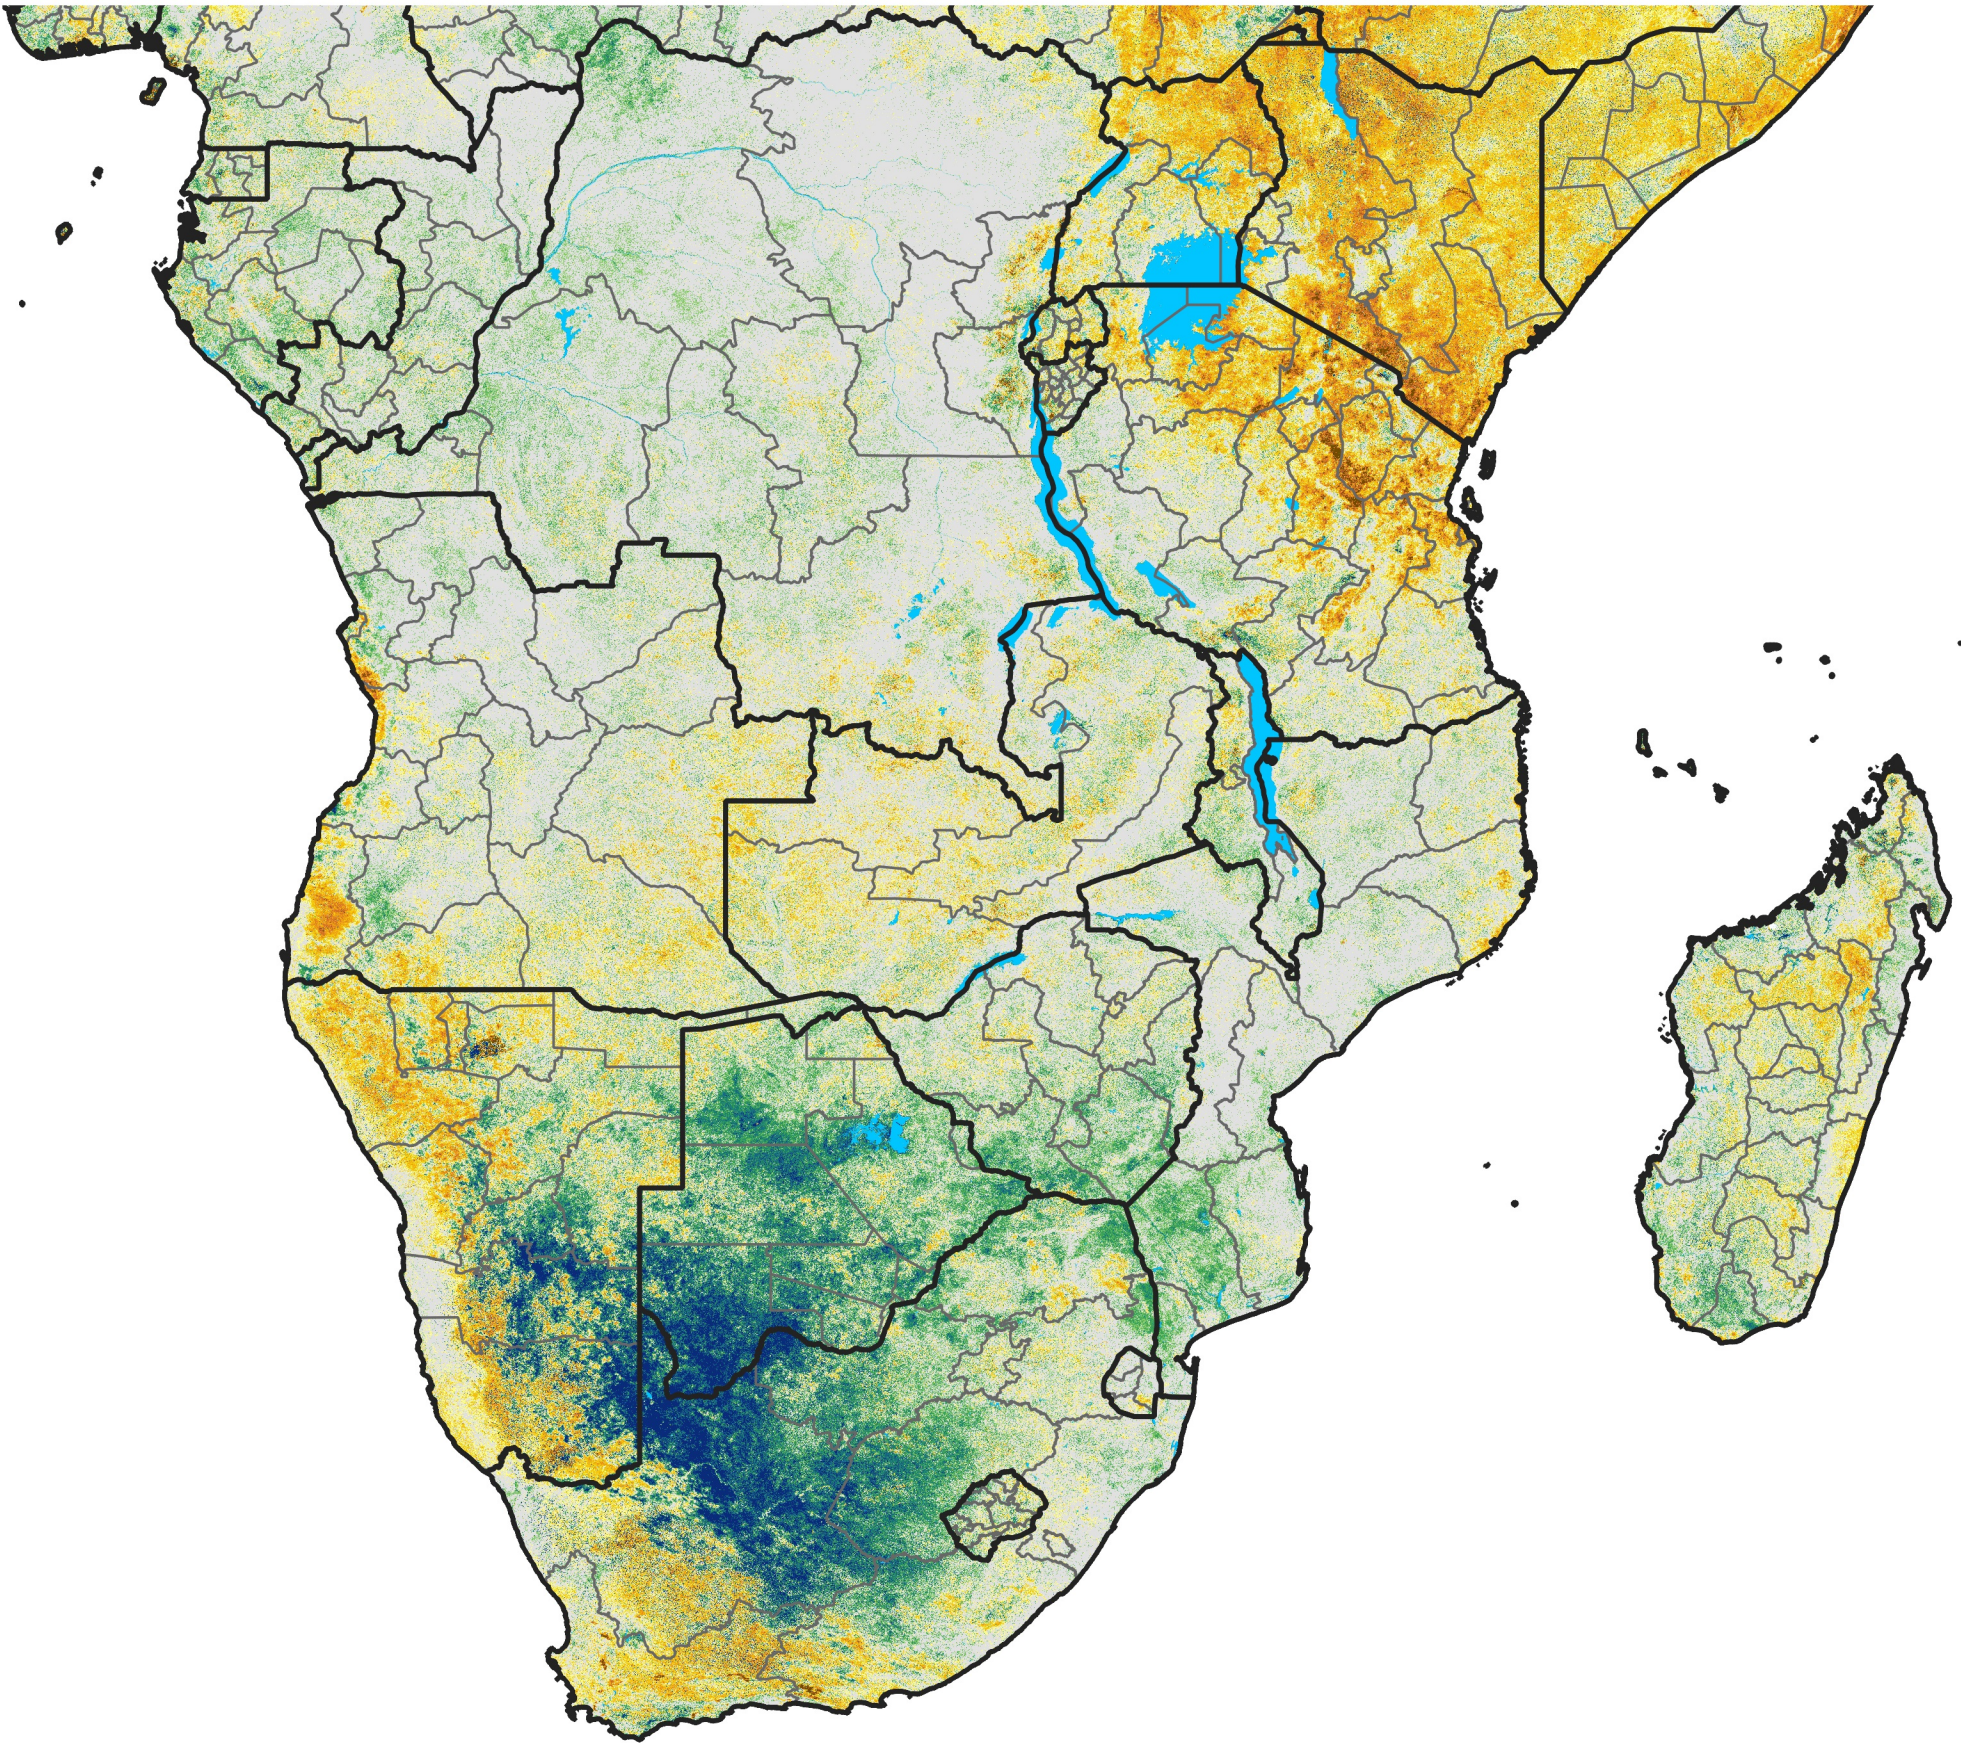

Southern Africa

Percent of Mean NDVI

2017 / Mean (2012 - 2021)
Period 11 / Feb 16 - 25, 2017

Percent of Normal