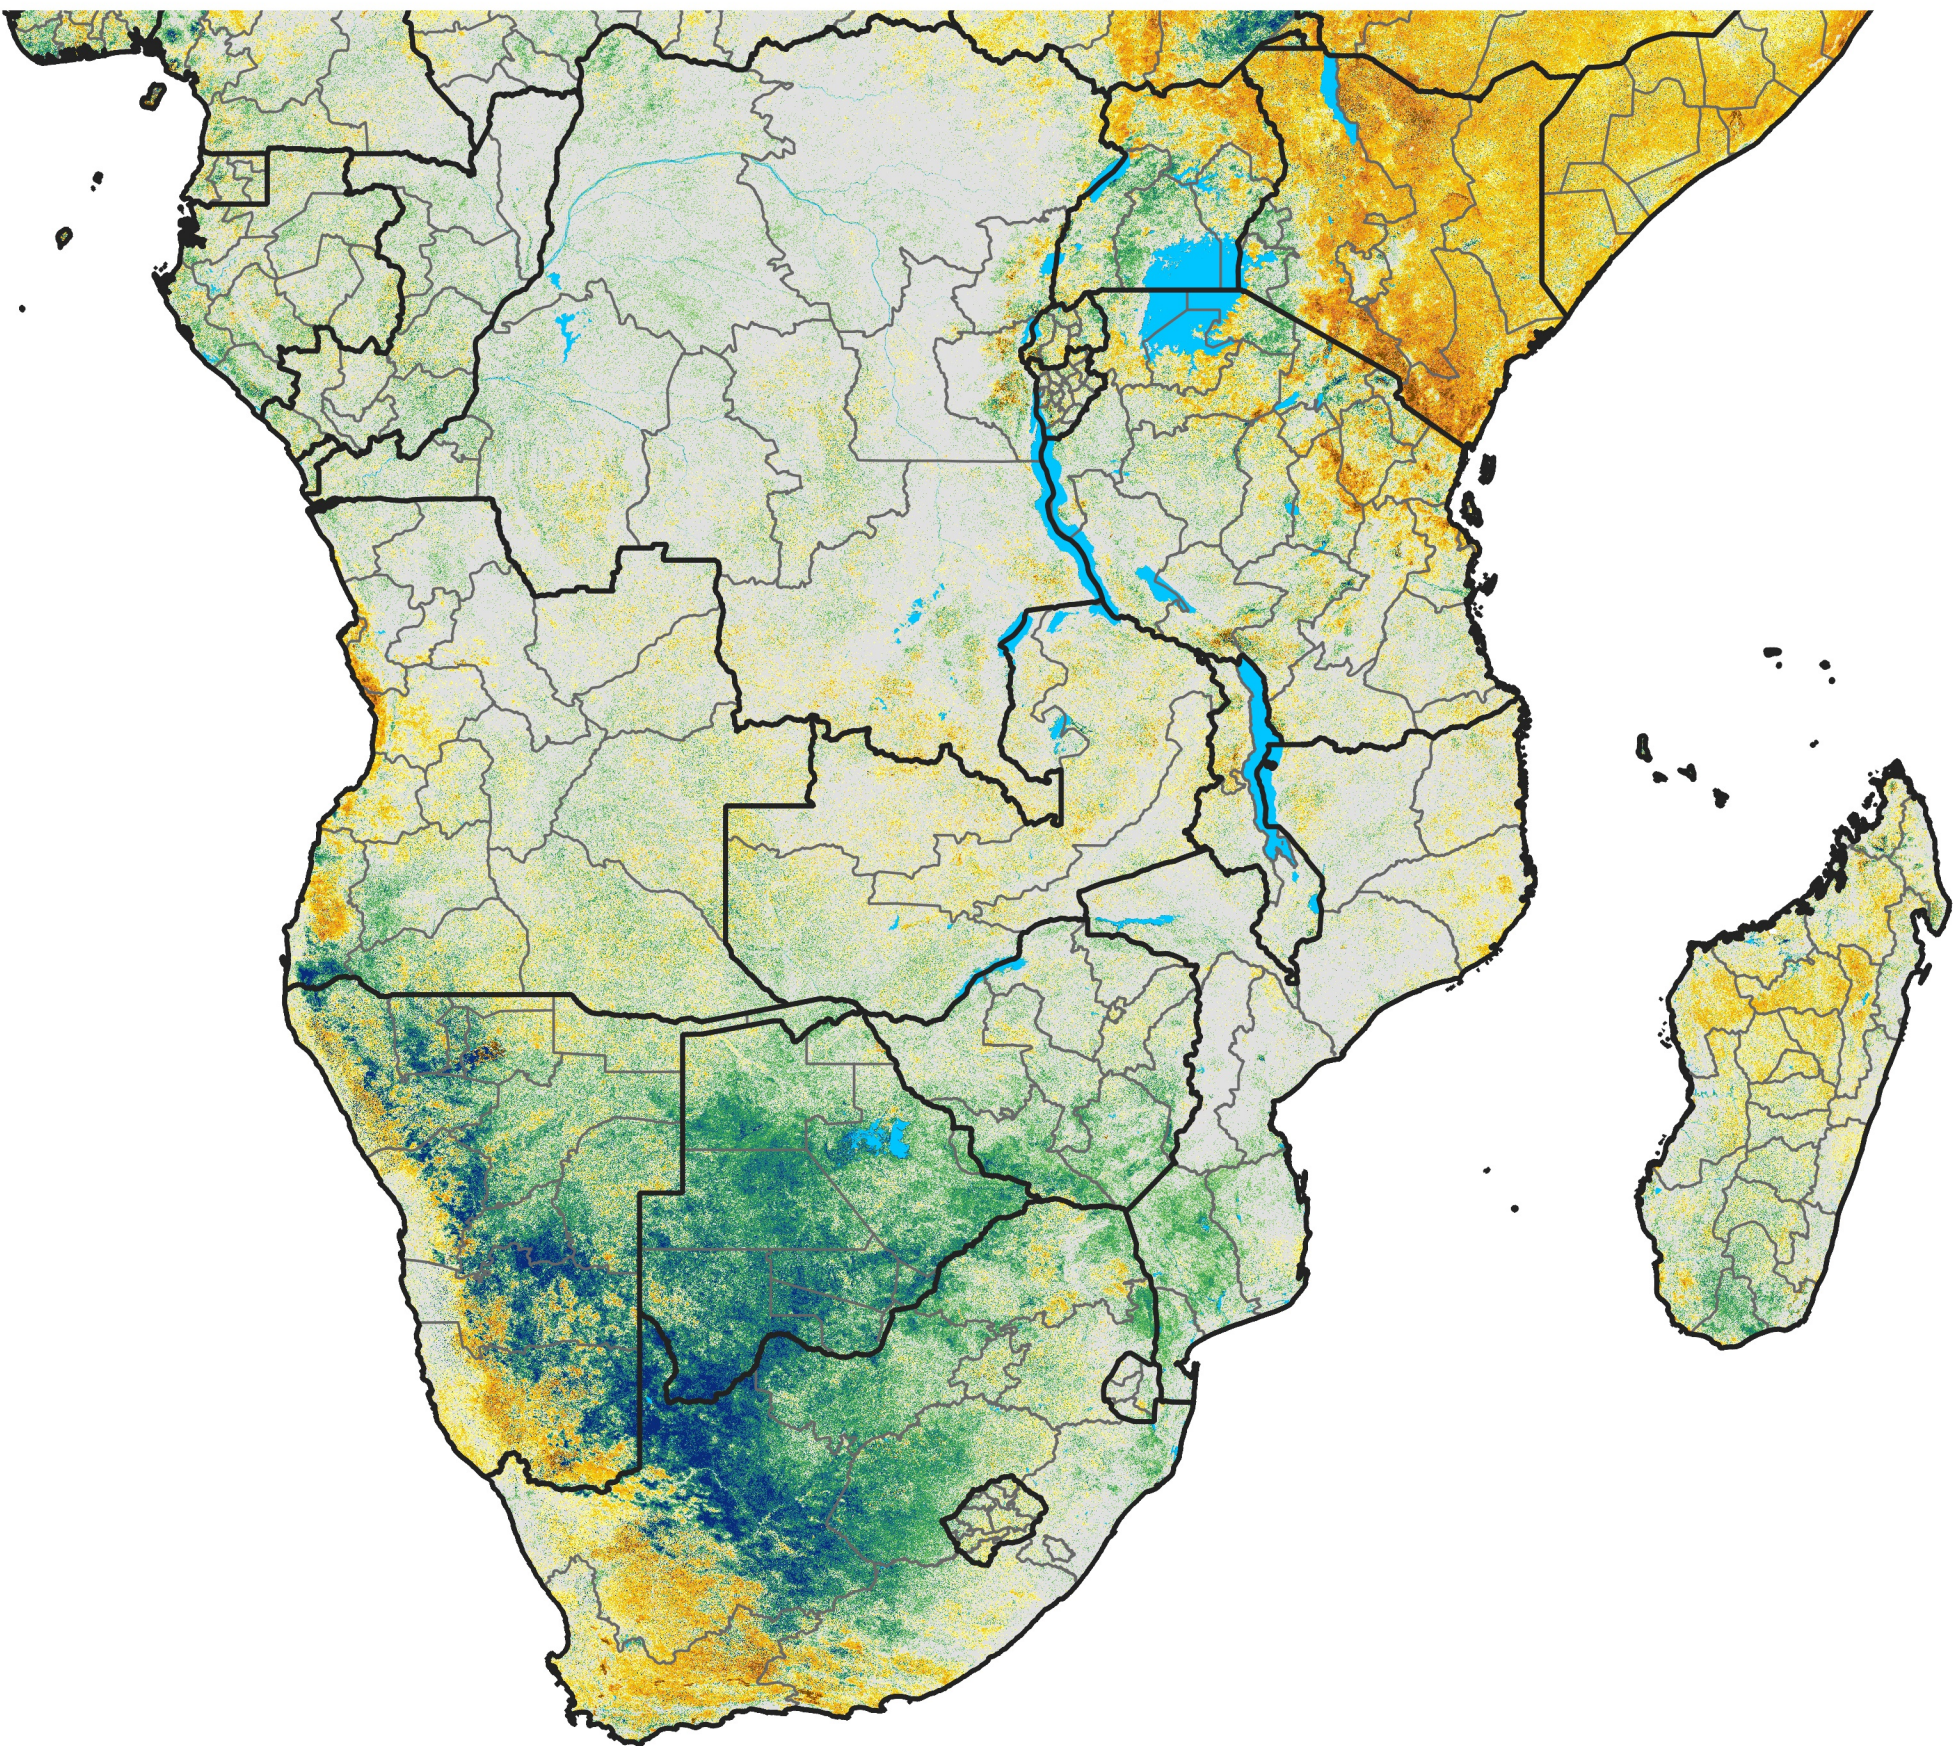

Southern Africa
Percent of Mean NDVI
2017 / Mean (2012 - 2021)
Period 15 / Mar 06 - 15, 2017

Percent of Normal