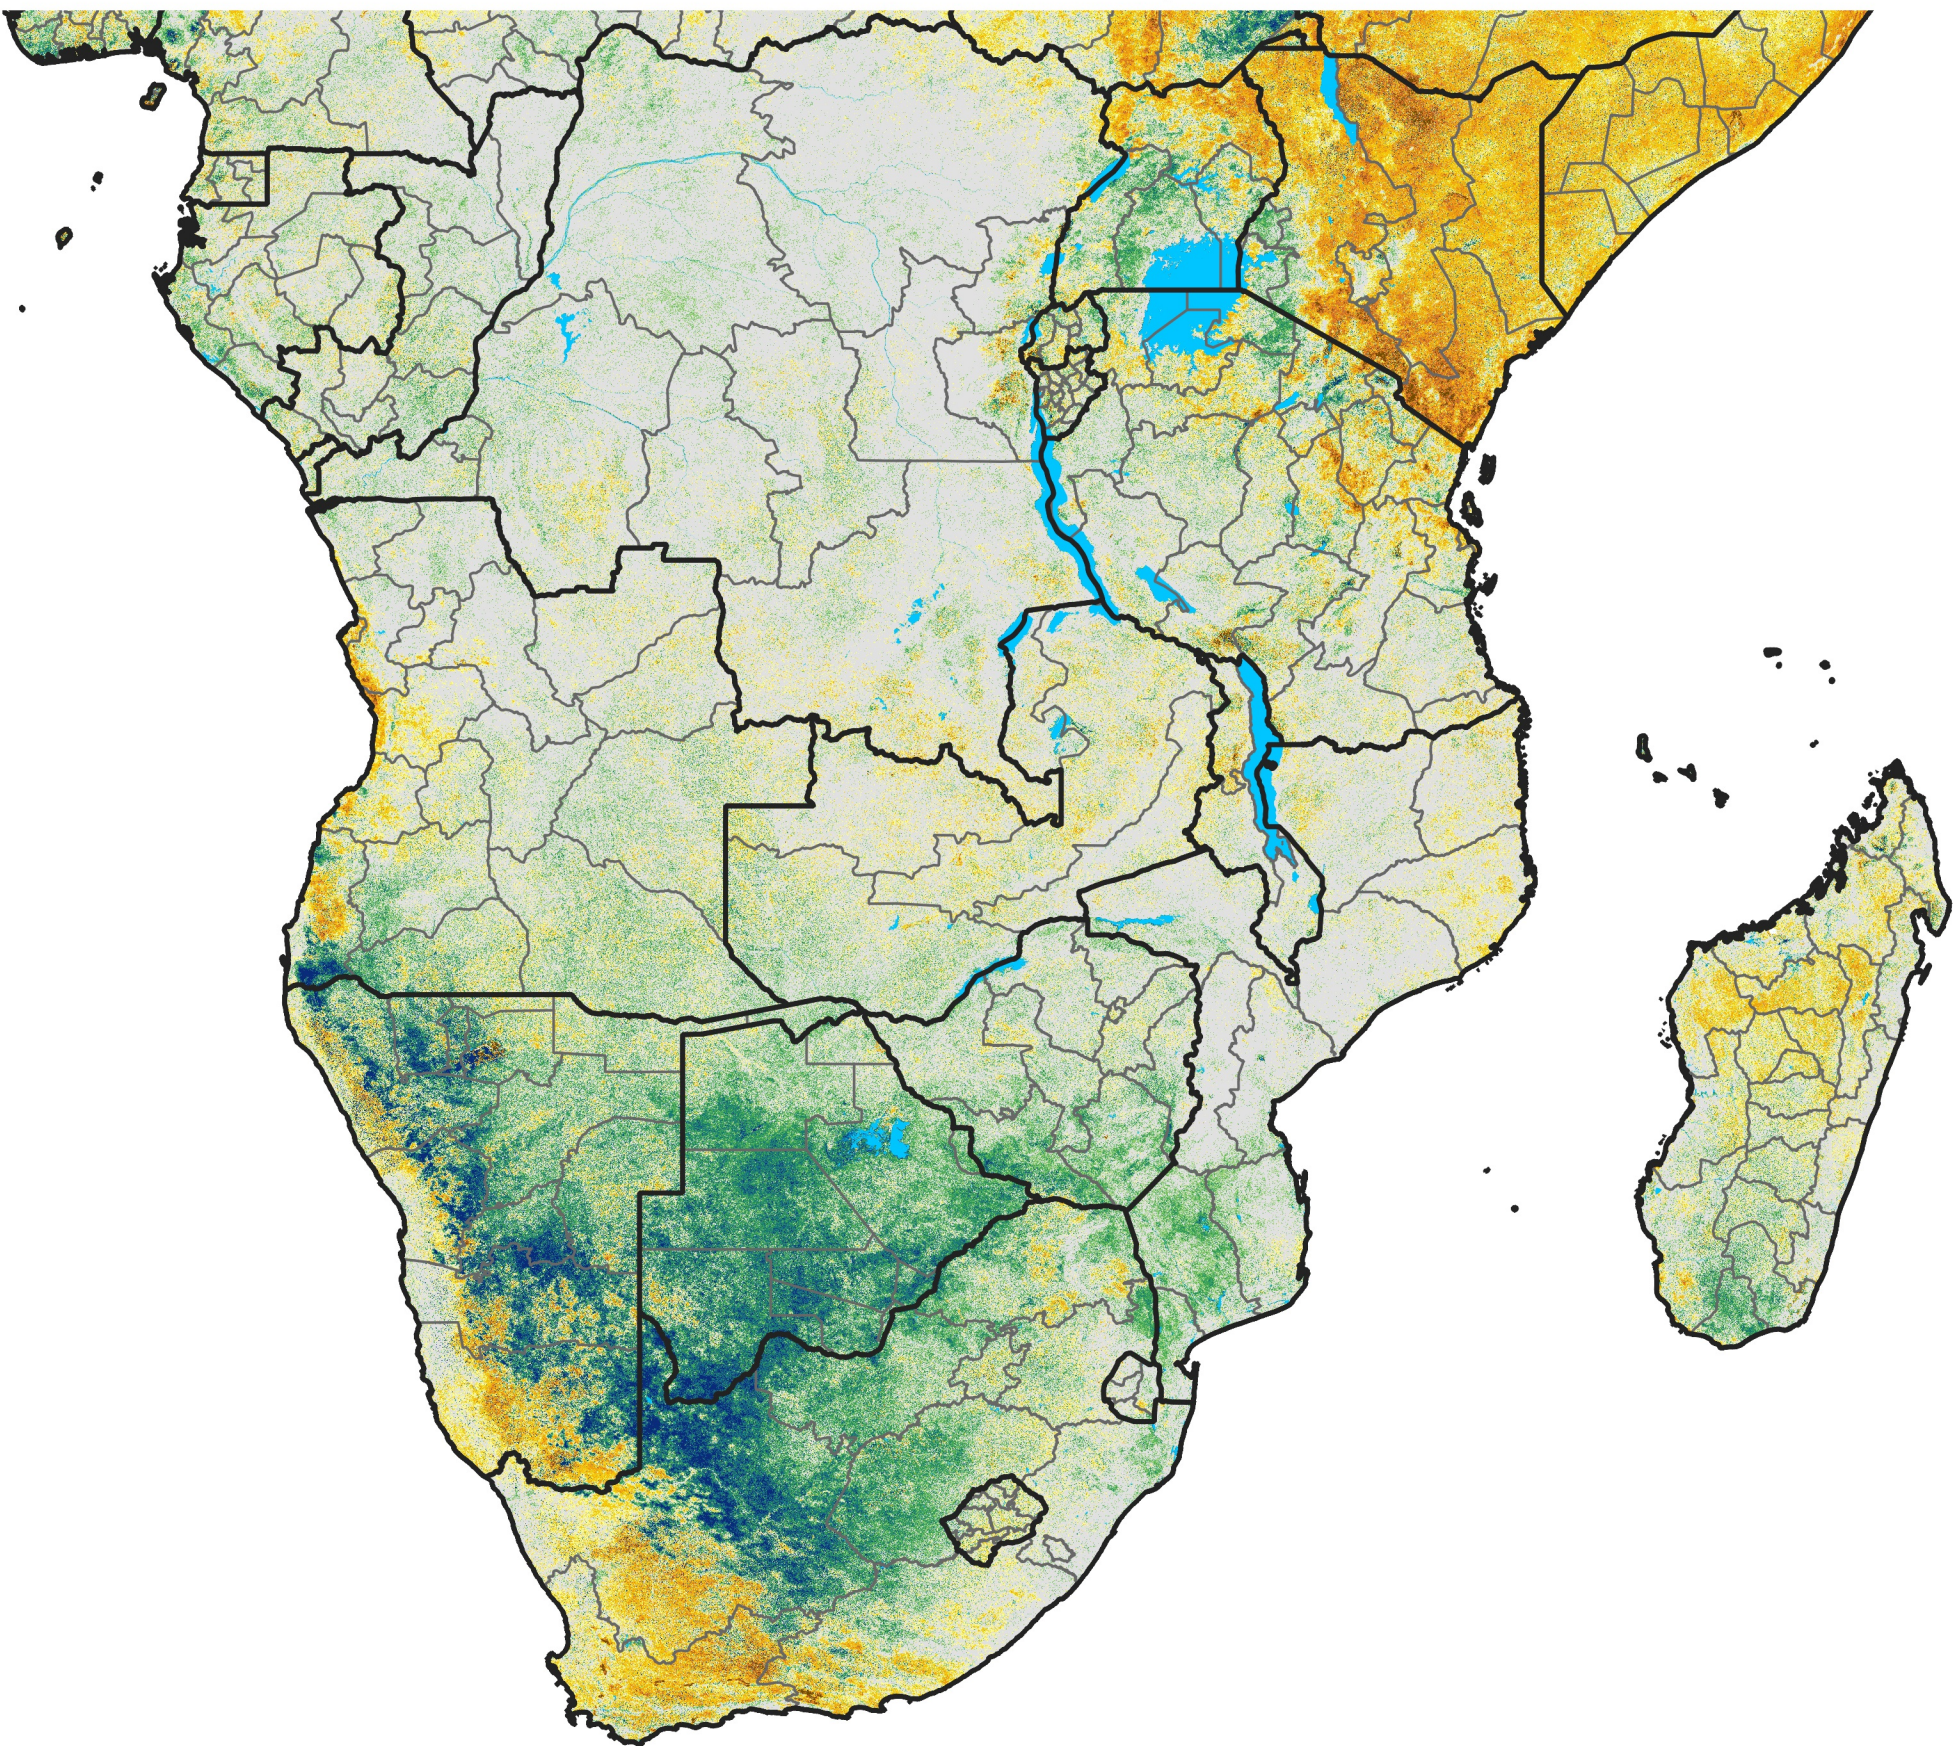

Southern Africa
Percent of Mean NDVI
2017 / Mean (2012 - 2021)
Period 16 / Mar 11 - 20, 2017

Percent of Normal