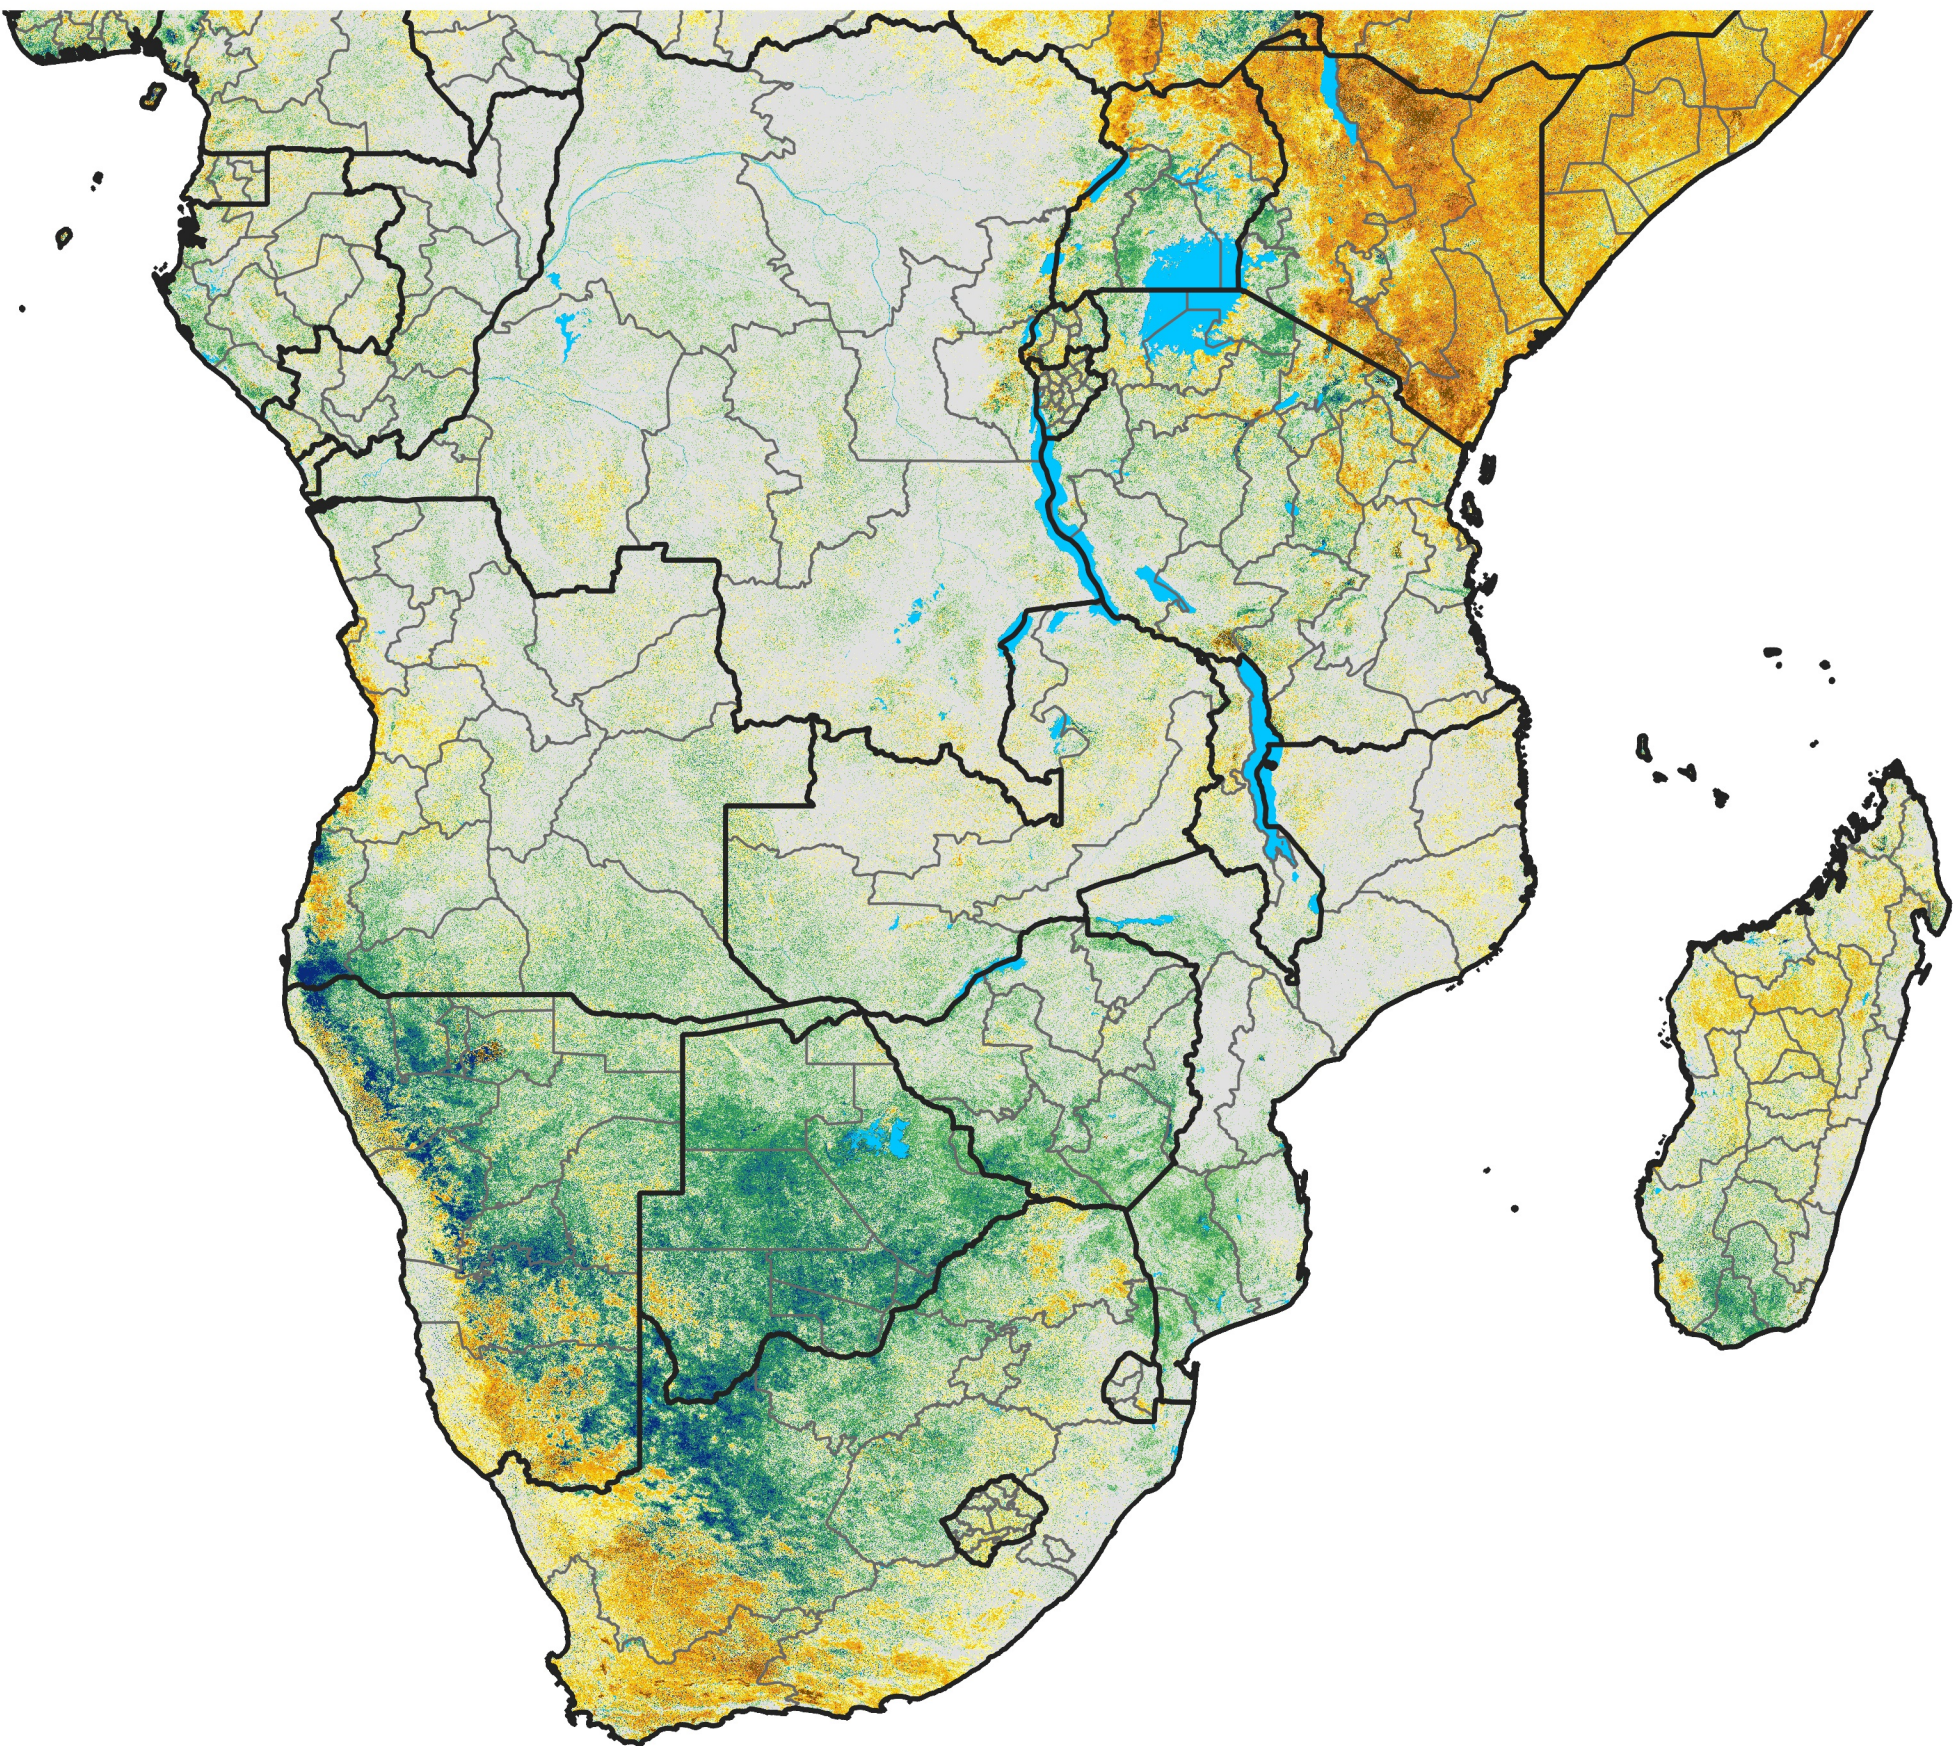

Southern Africa
Percent of Mean NDVI
2017 / Mean (2012 - 2021)
Period 18 / Mar 21 - 31, 2017

Percent of Normal