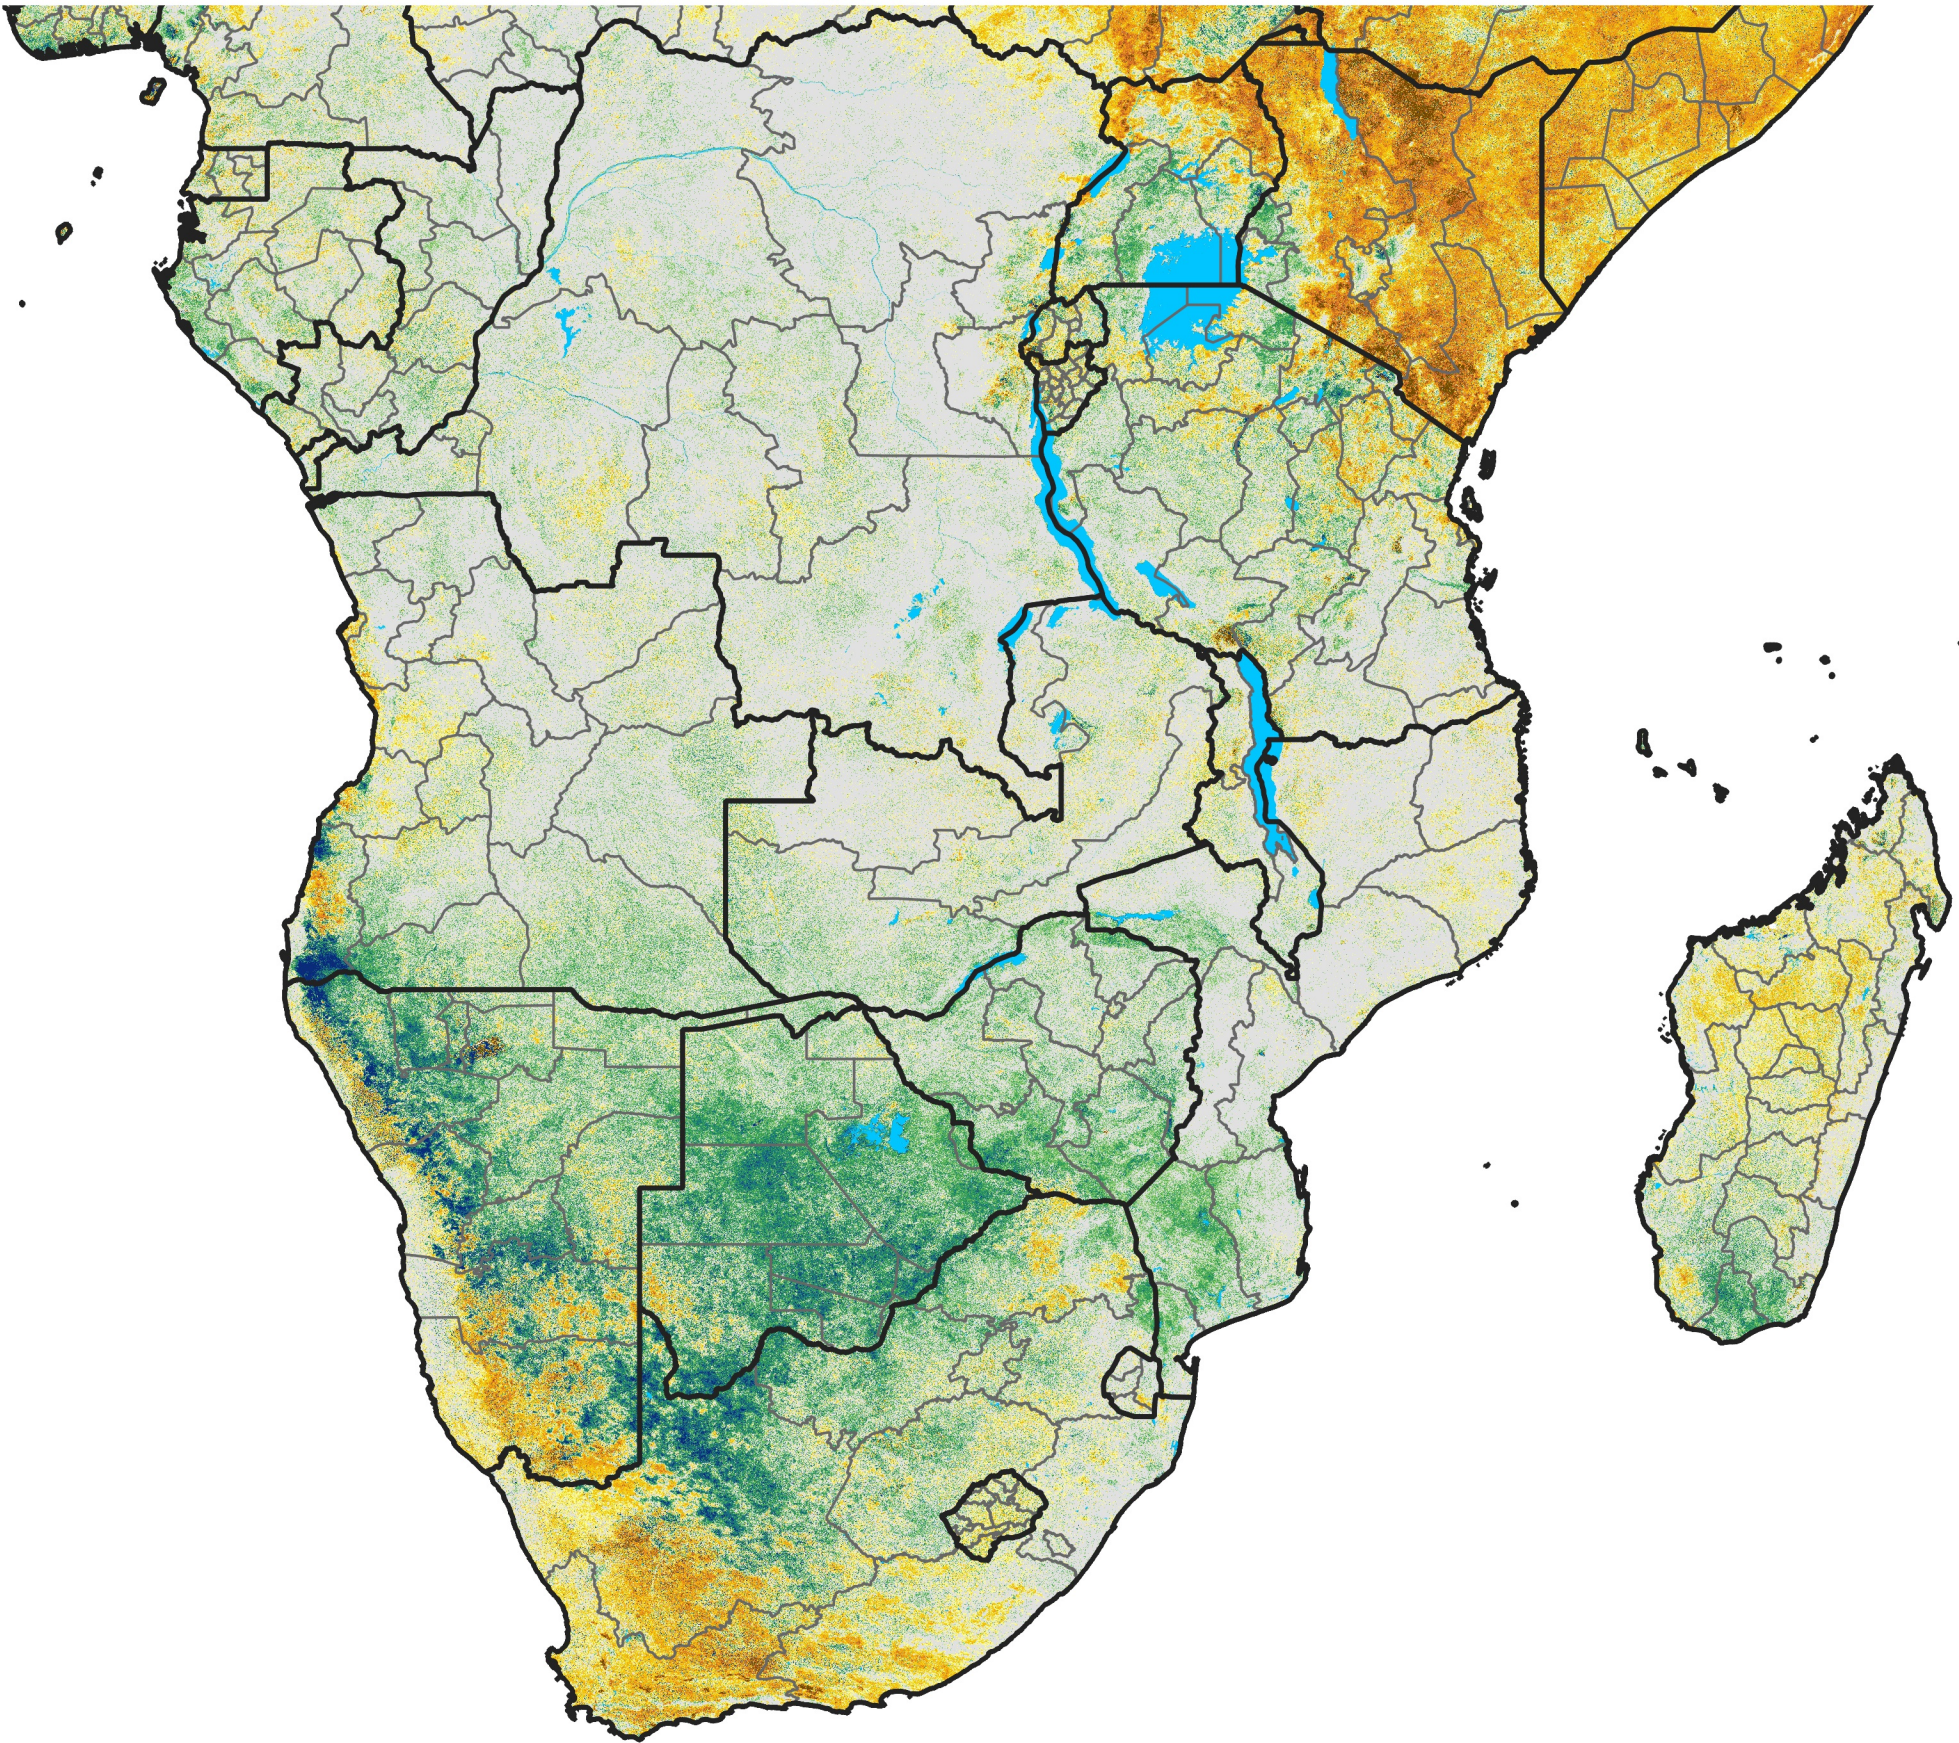

Southern Africa

Percent of Mean NDVI

2017 / Mean (2012 - 2021)
Period 19 / Mar 26 - Apr 05, 2017

Percent of Normal