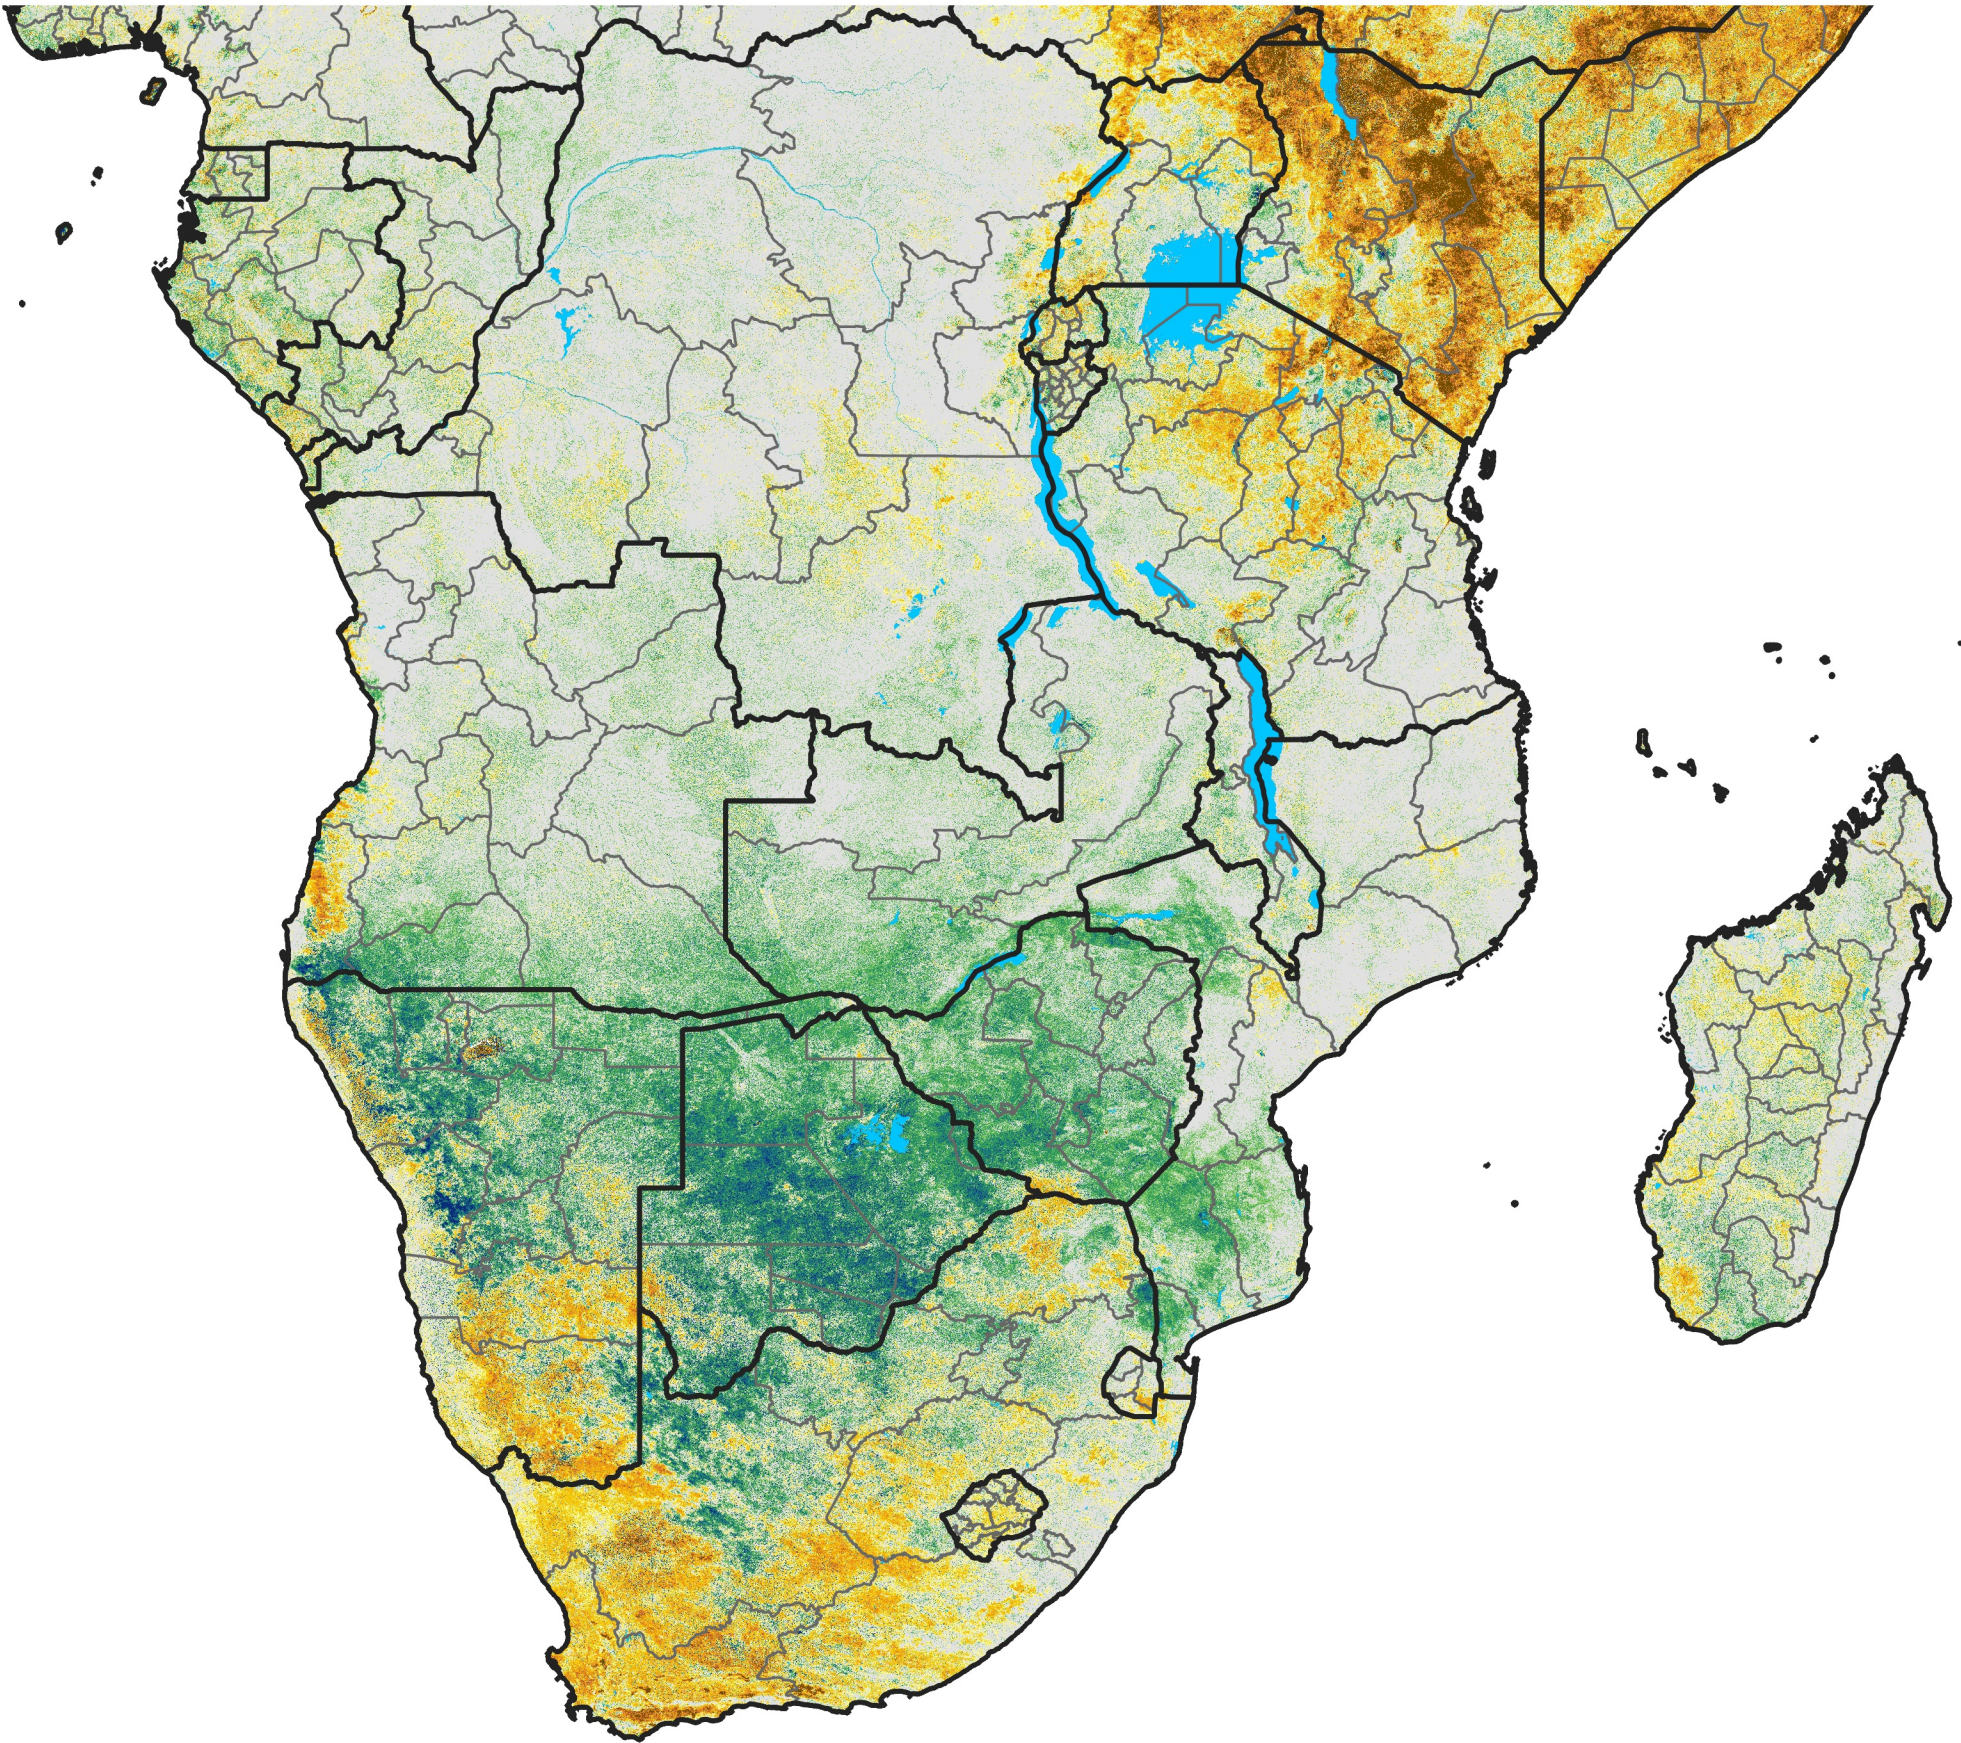

Southern Africa
Percent of Mean NDVI
2017 / Mean (2012 - 2021)
Period 26 / May 01 - 10, 2017

Percent of Normal