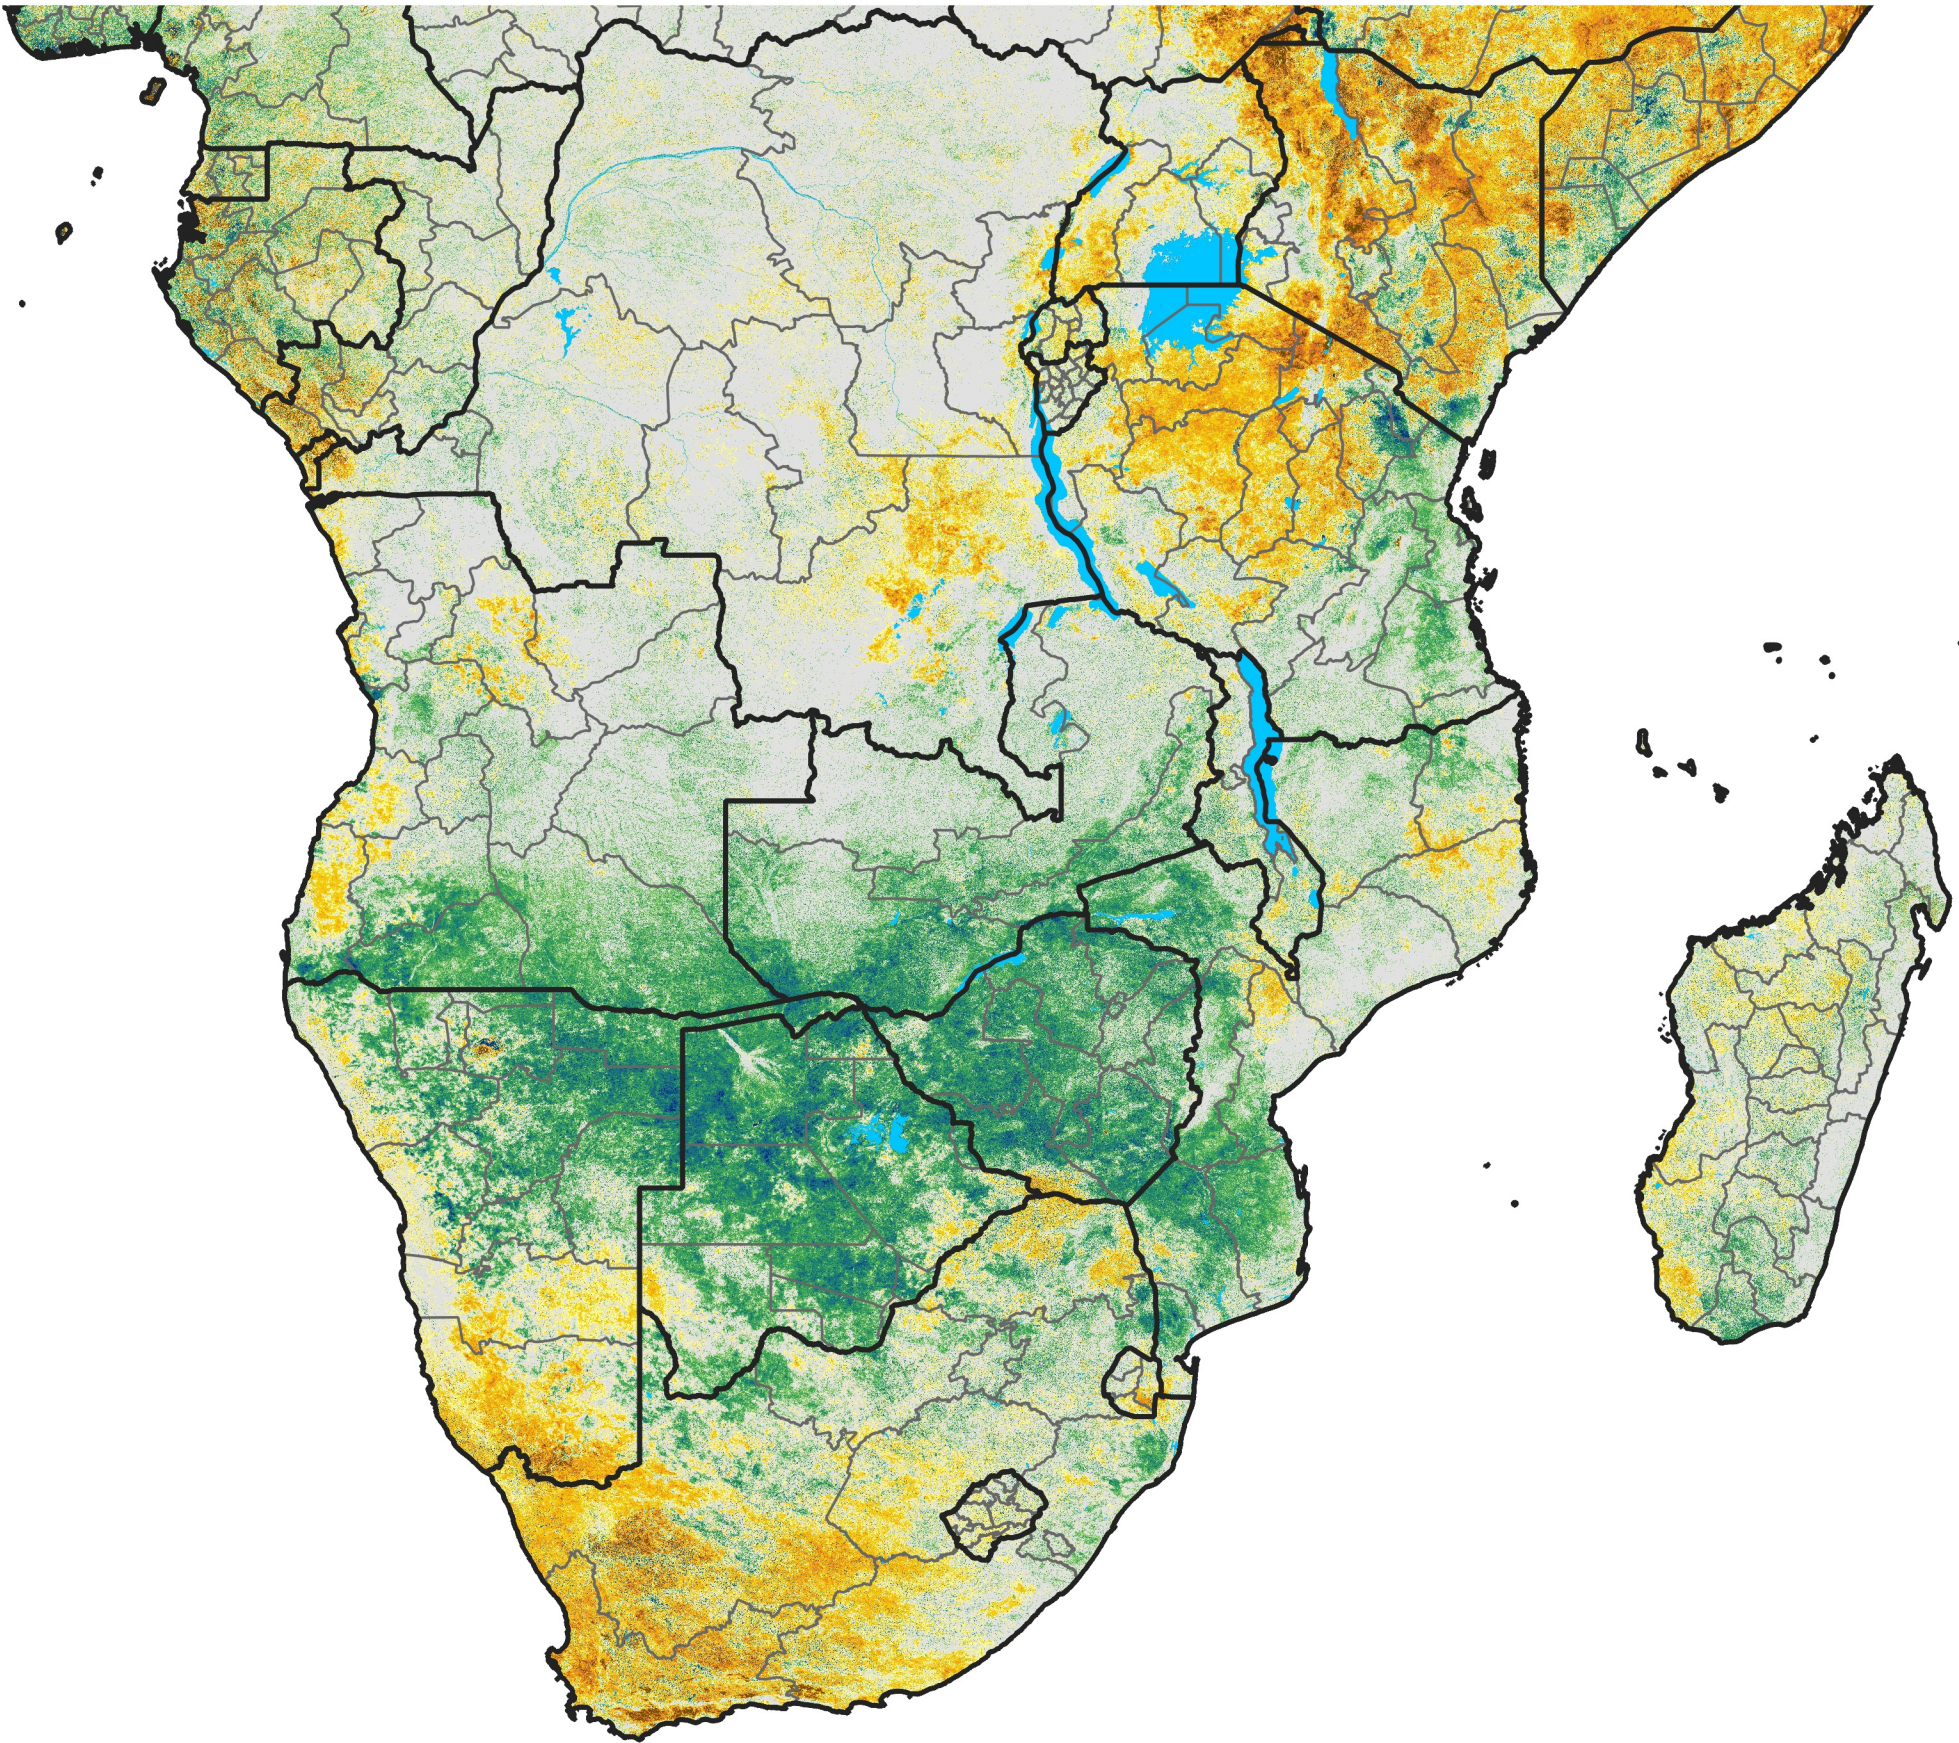

Southern Africa

Percent of Mean NDVI

2017 / Mean (2012 - 2021)
Period 35 / Jun 16 - 25, 2017

Percent of Normal