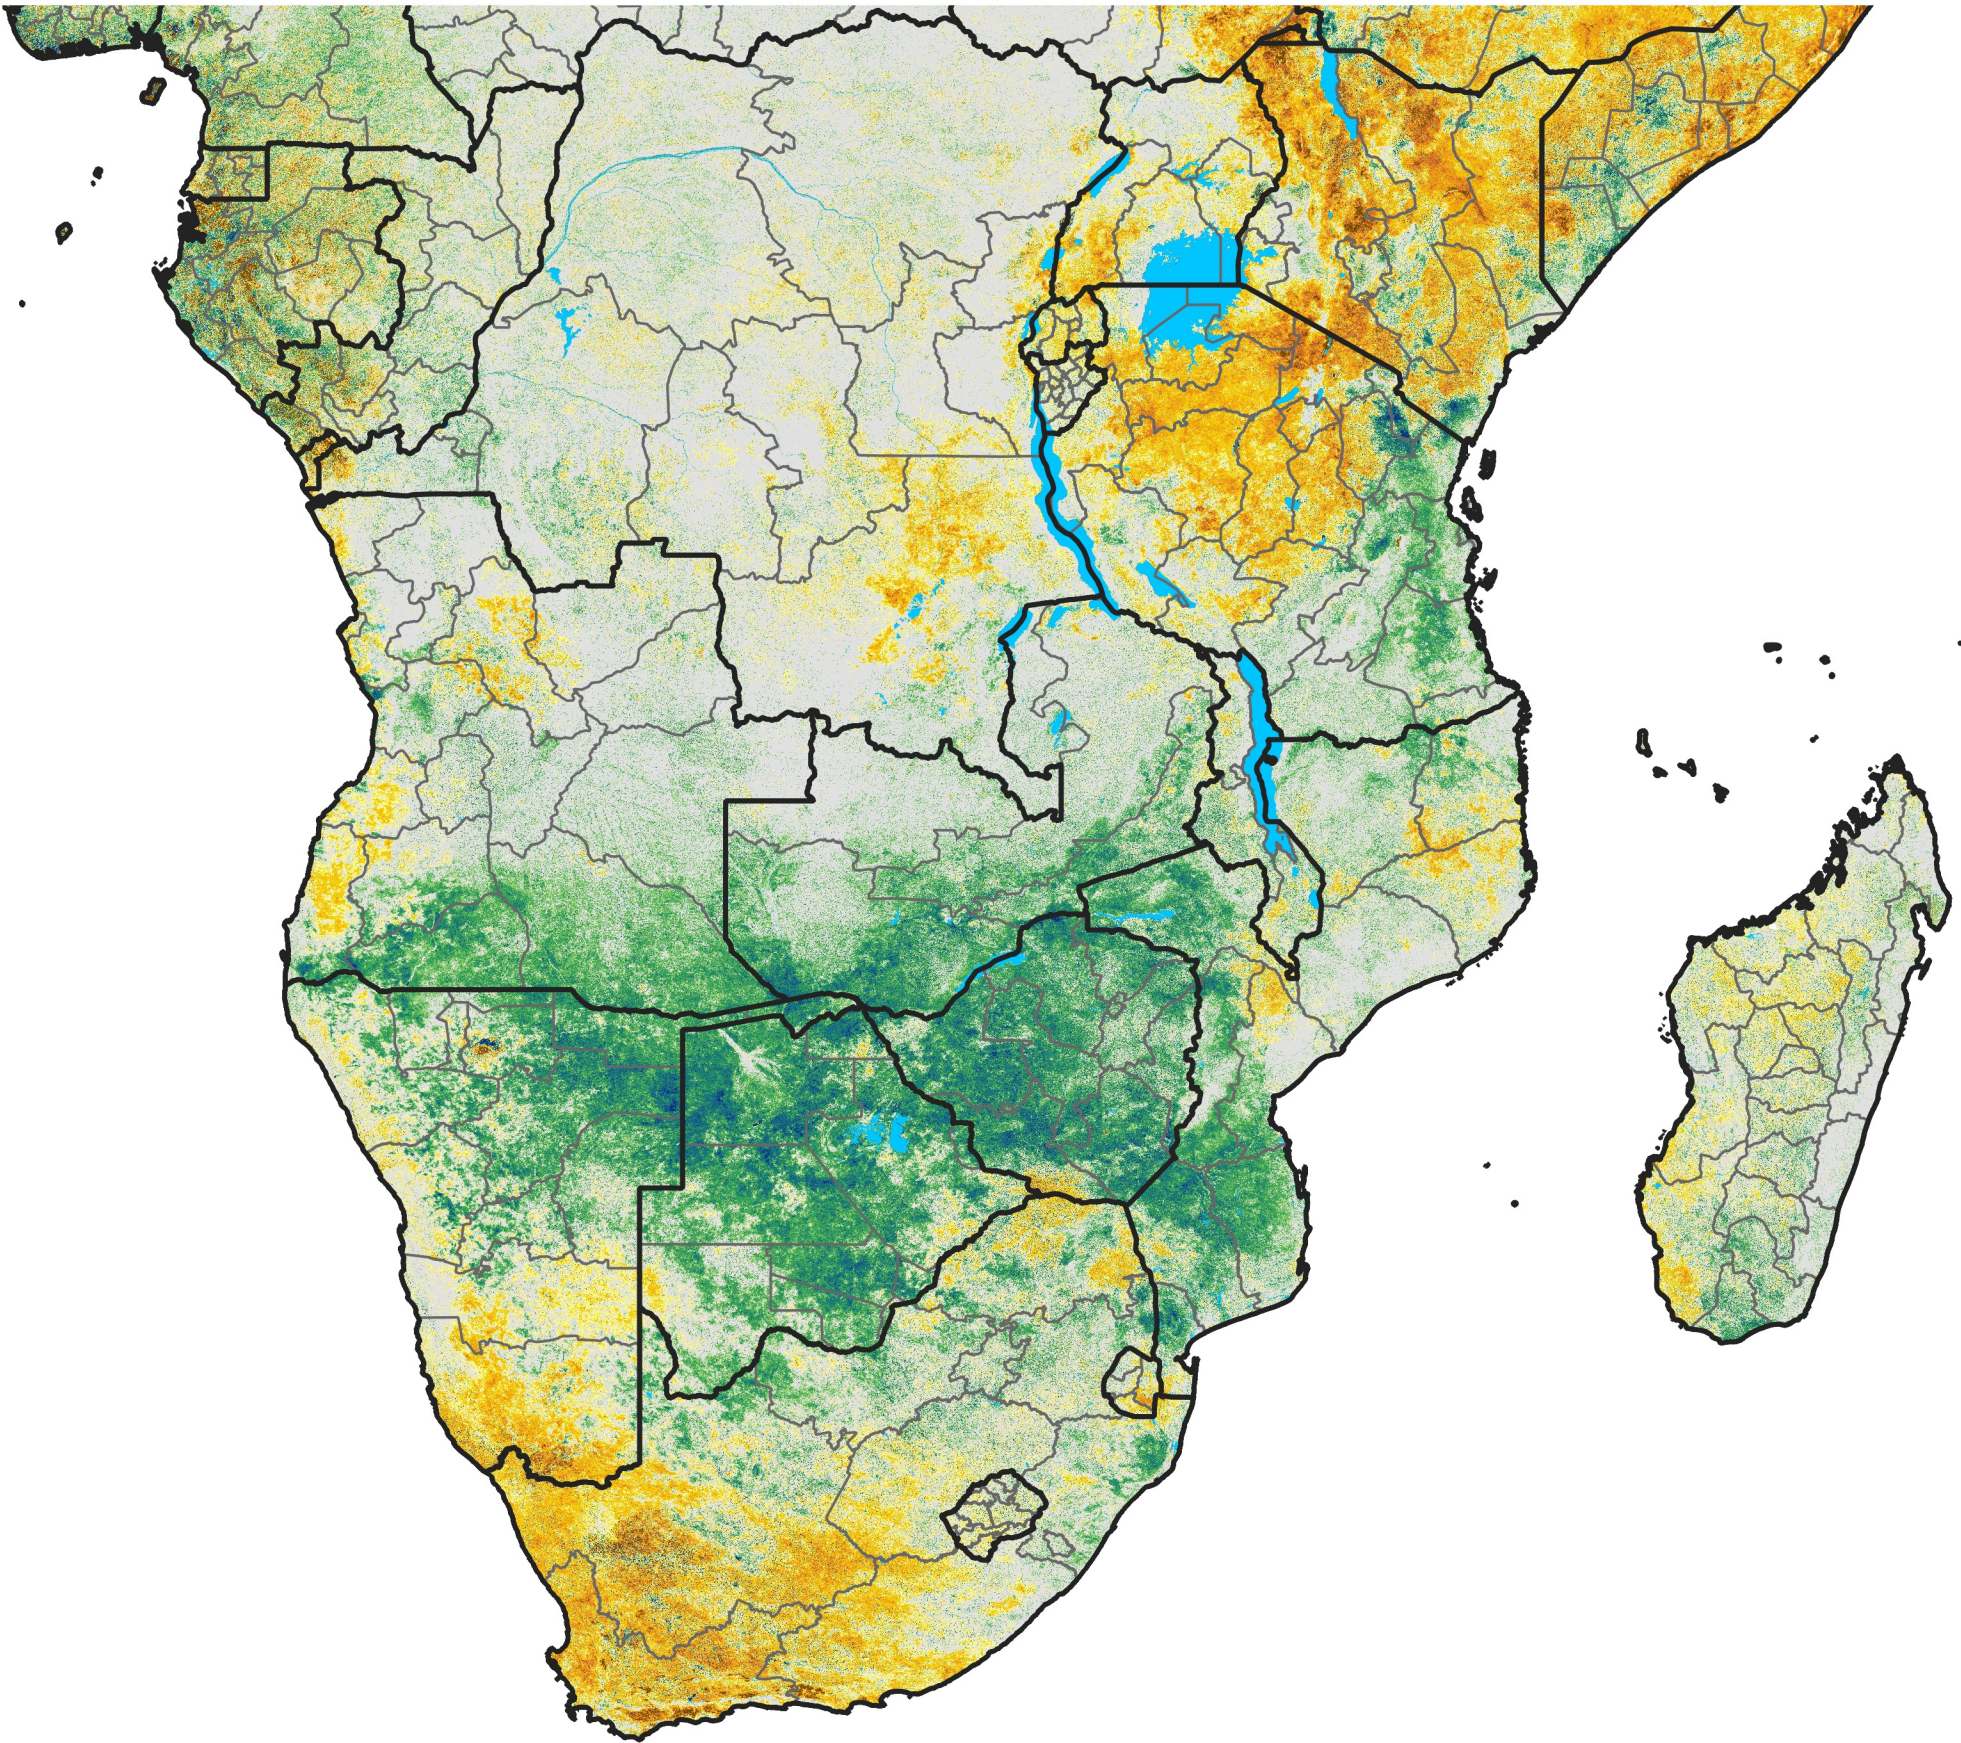

Southern Africa

Percent of Mean NDVI

2017 / Mean (2012 - 2021)
Period 37 / Jun 26 - Jul 05, 2017

Percent of Normal