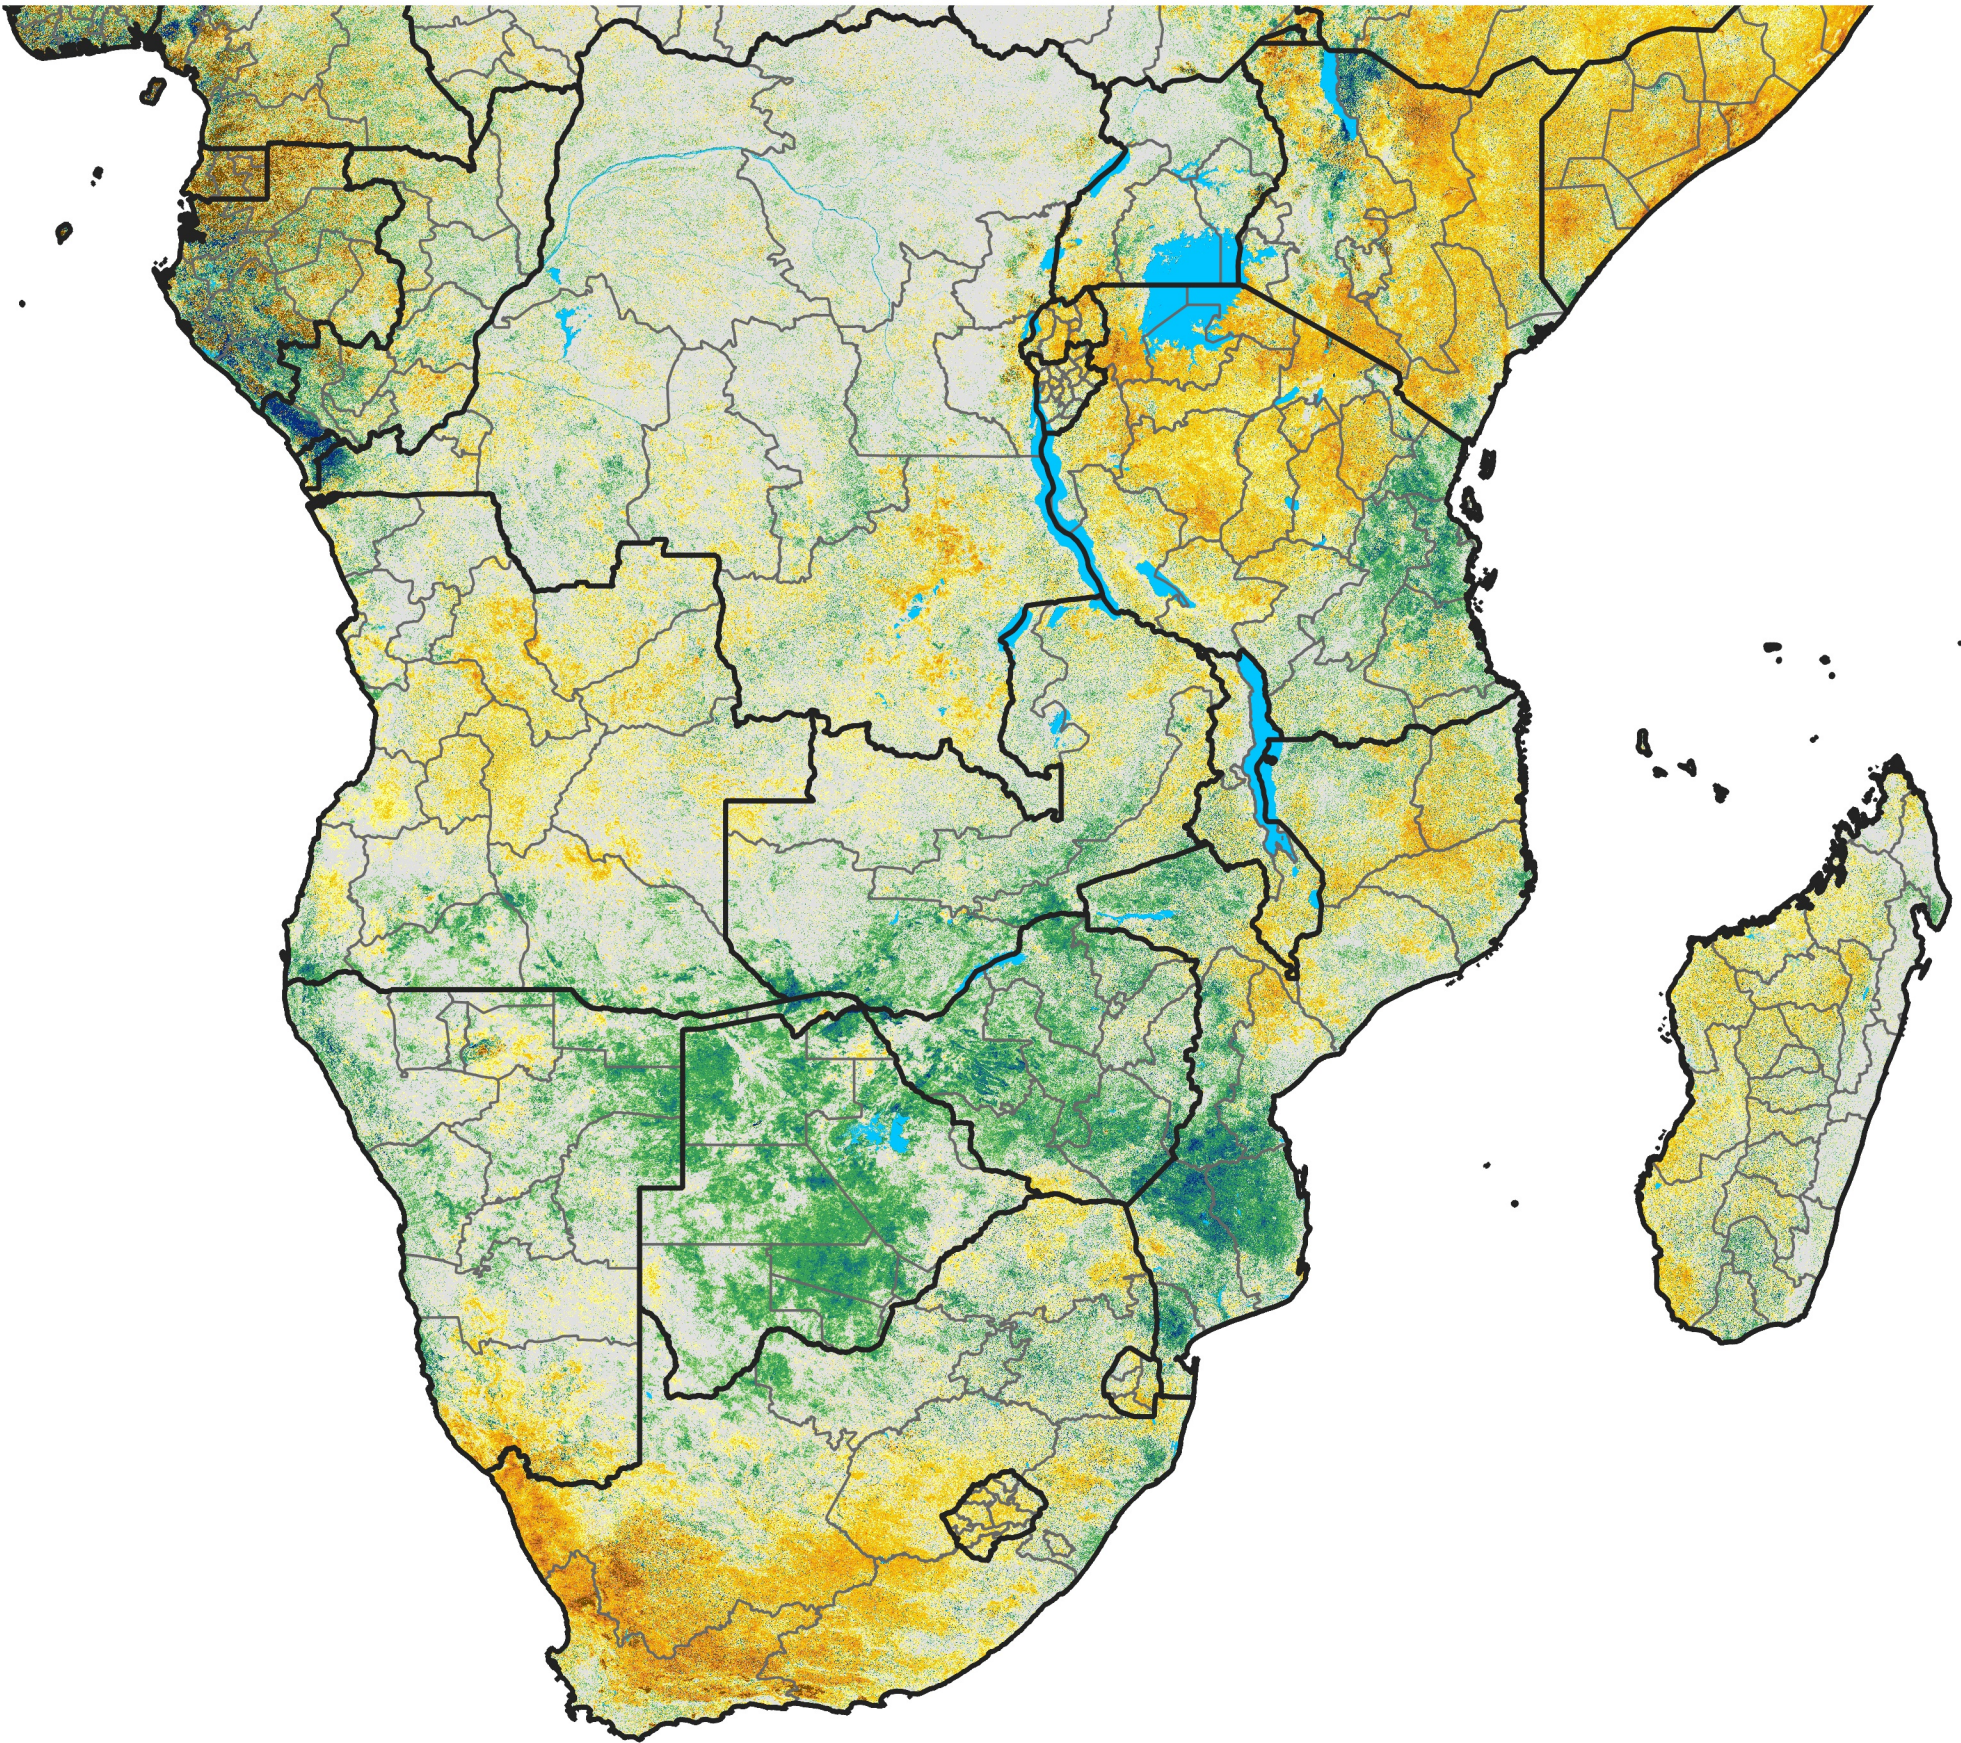

Southern Africa
Percent of Mean NDVI
2017 / Mean (2012 - 2021)
Period 49 / Aug 26 - Sep 05, 2017

Percent of Normal