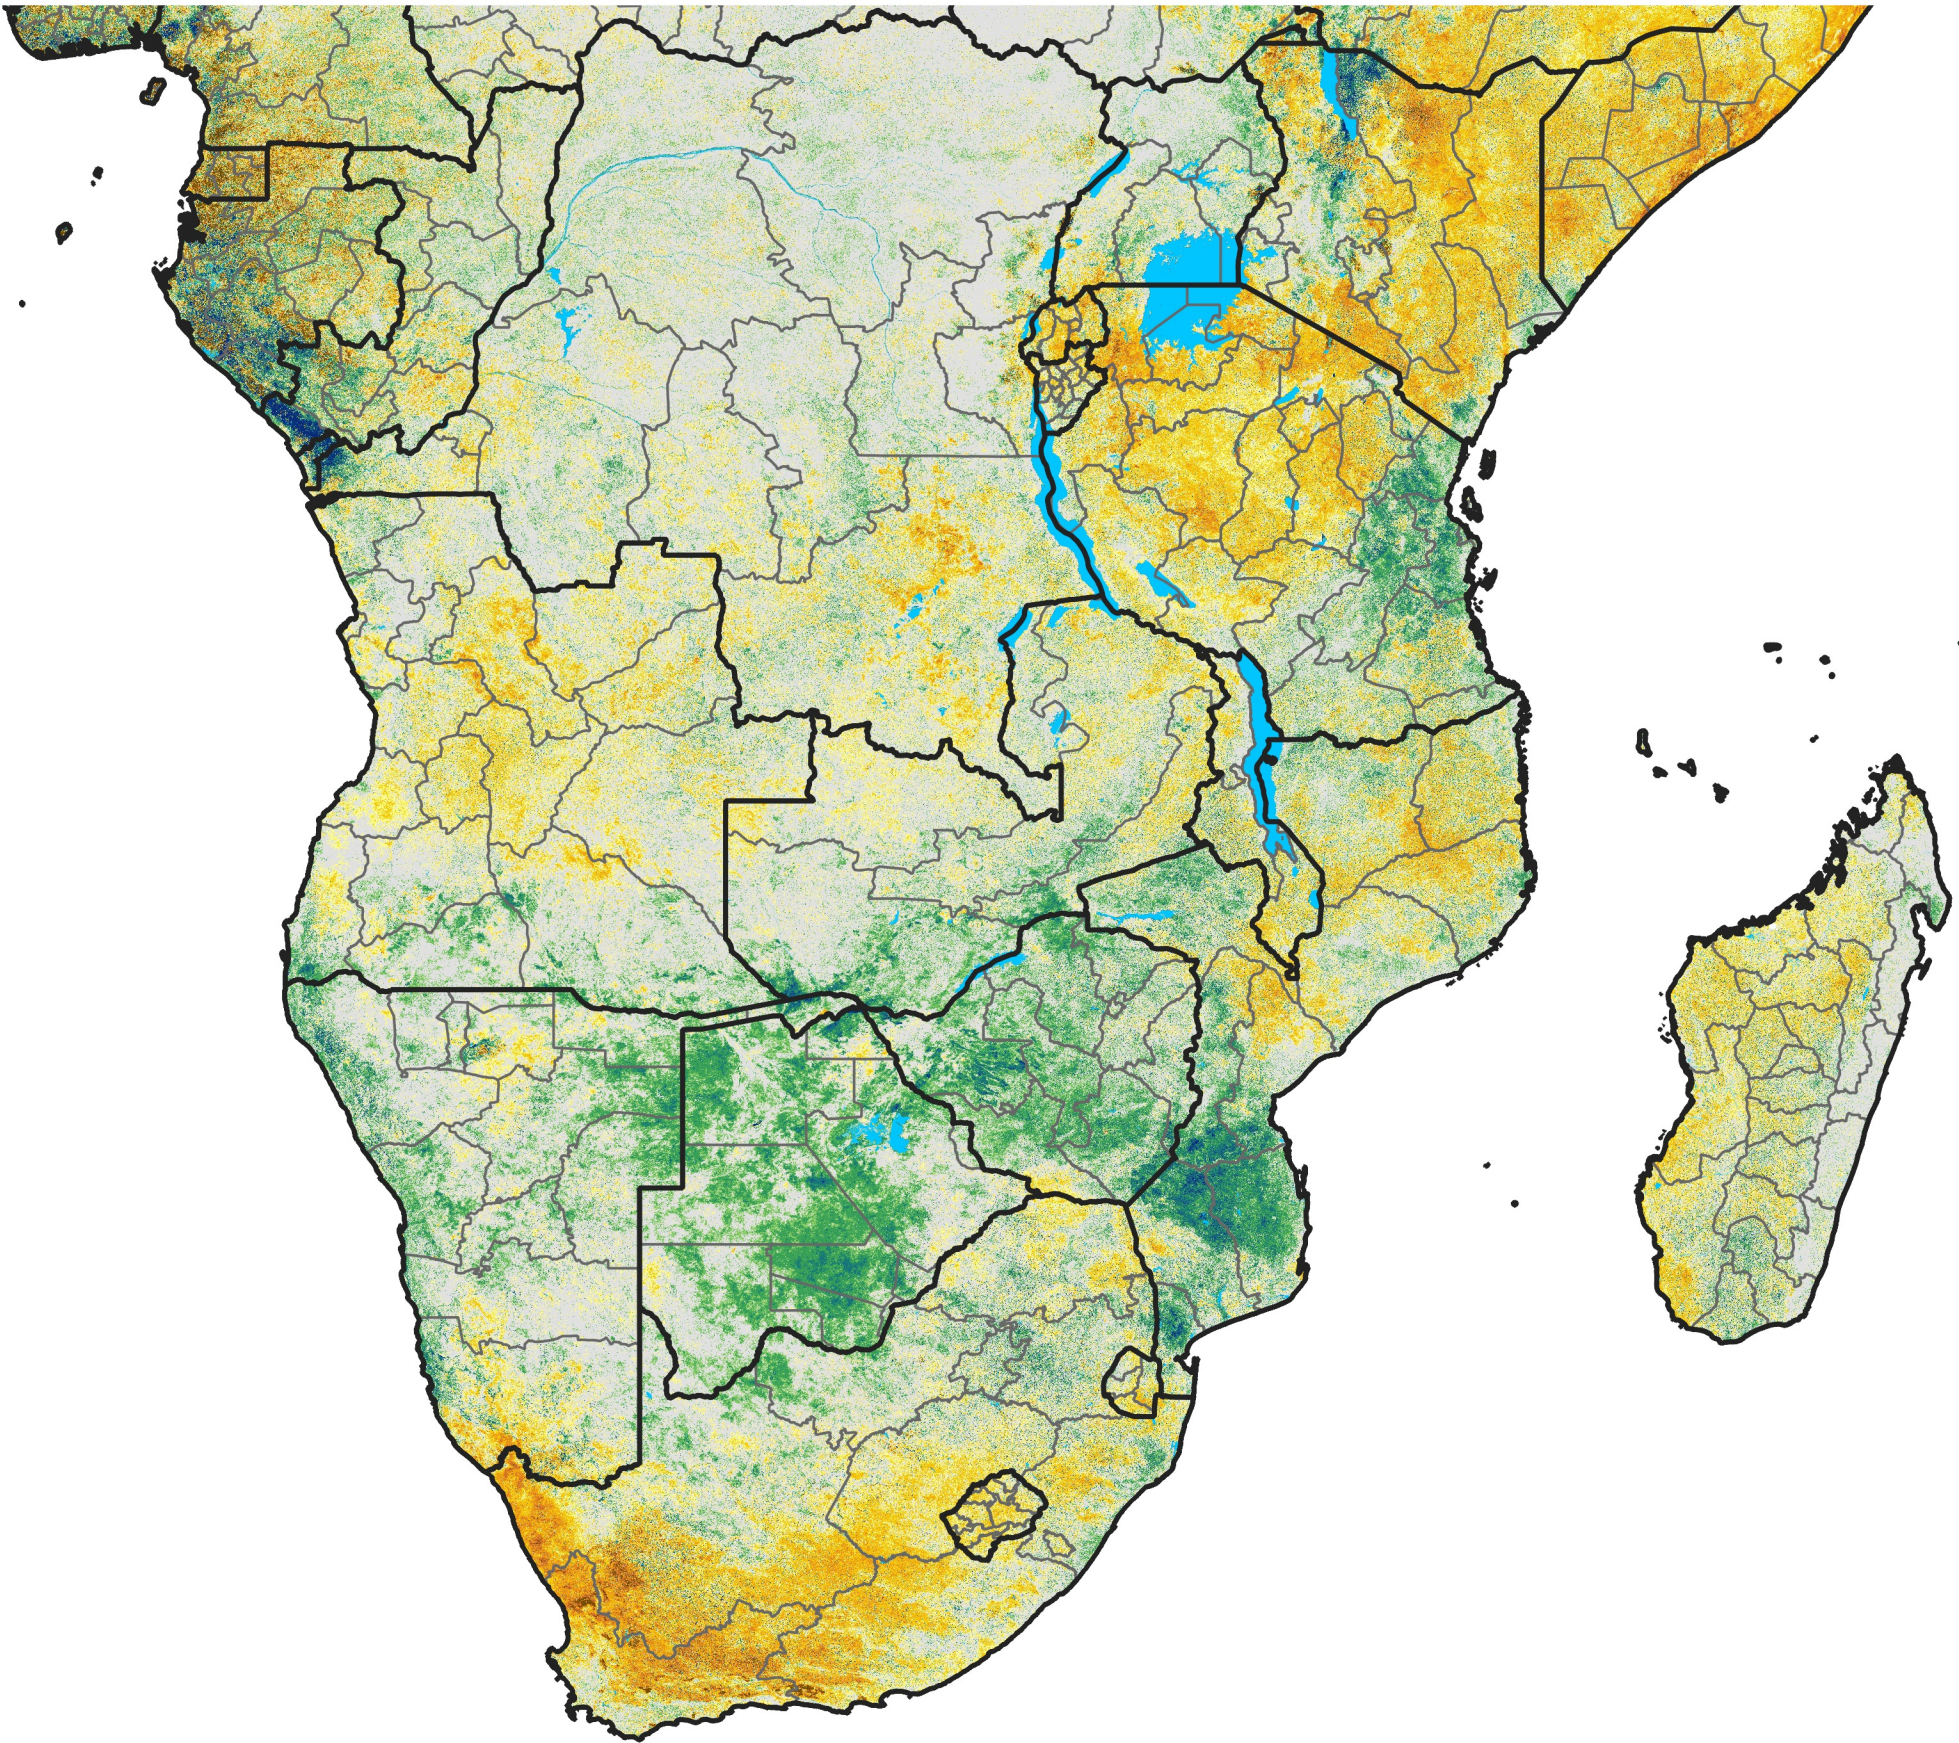

Southern Africa

Percent of Mean NDVI

2017 / Mean (2012 - 2021)
Period 50 / Sep 01 - 10, 2017

Percent of Normal